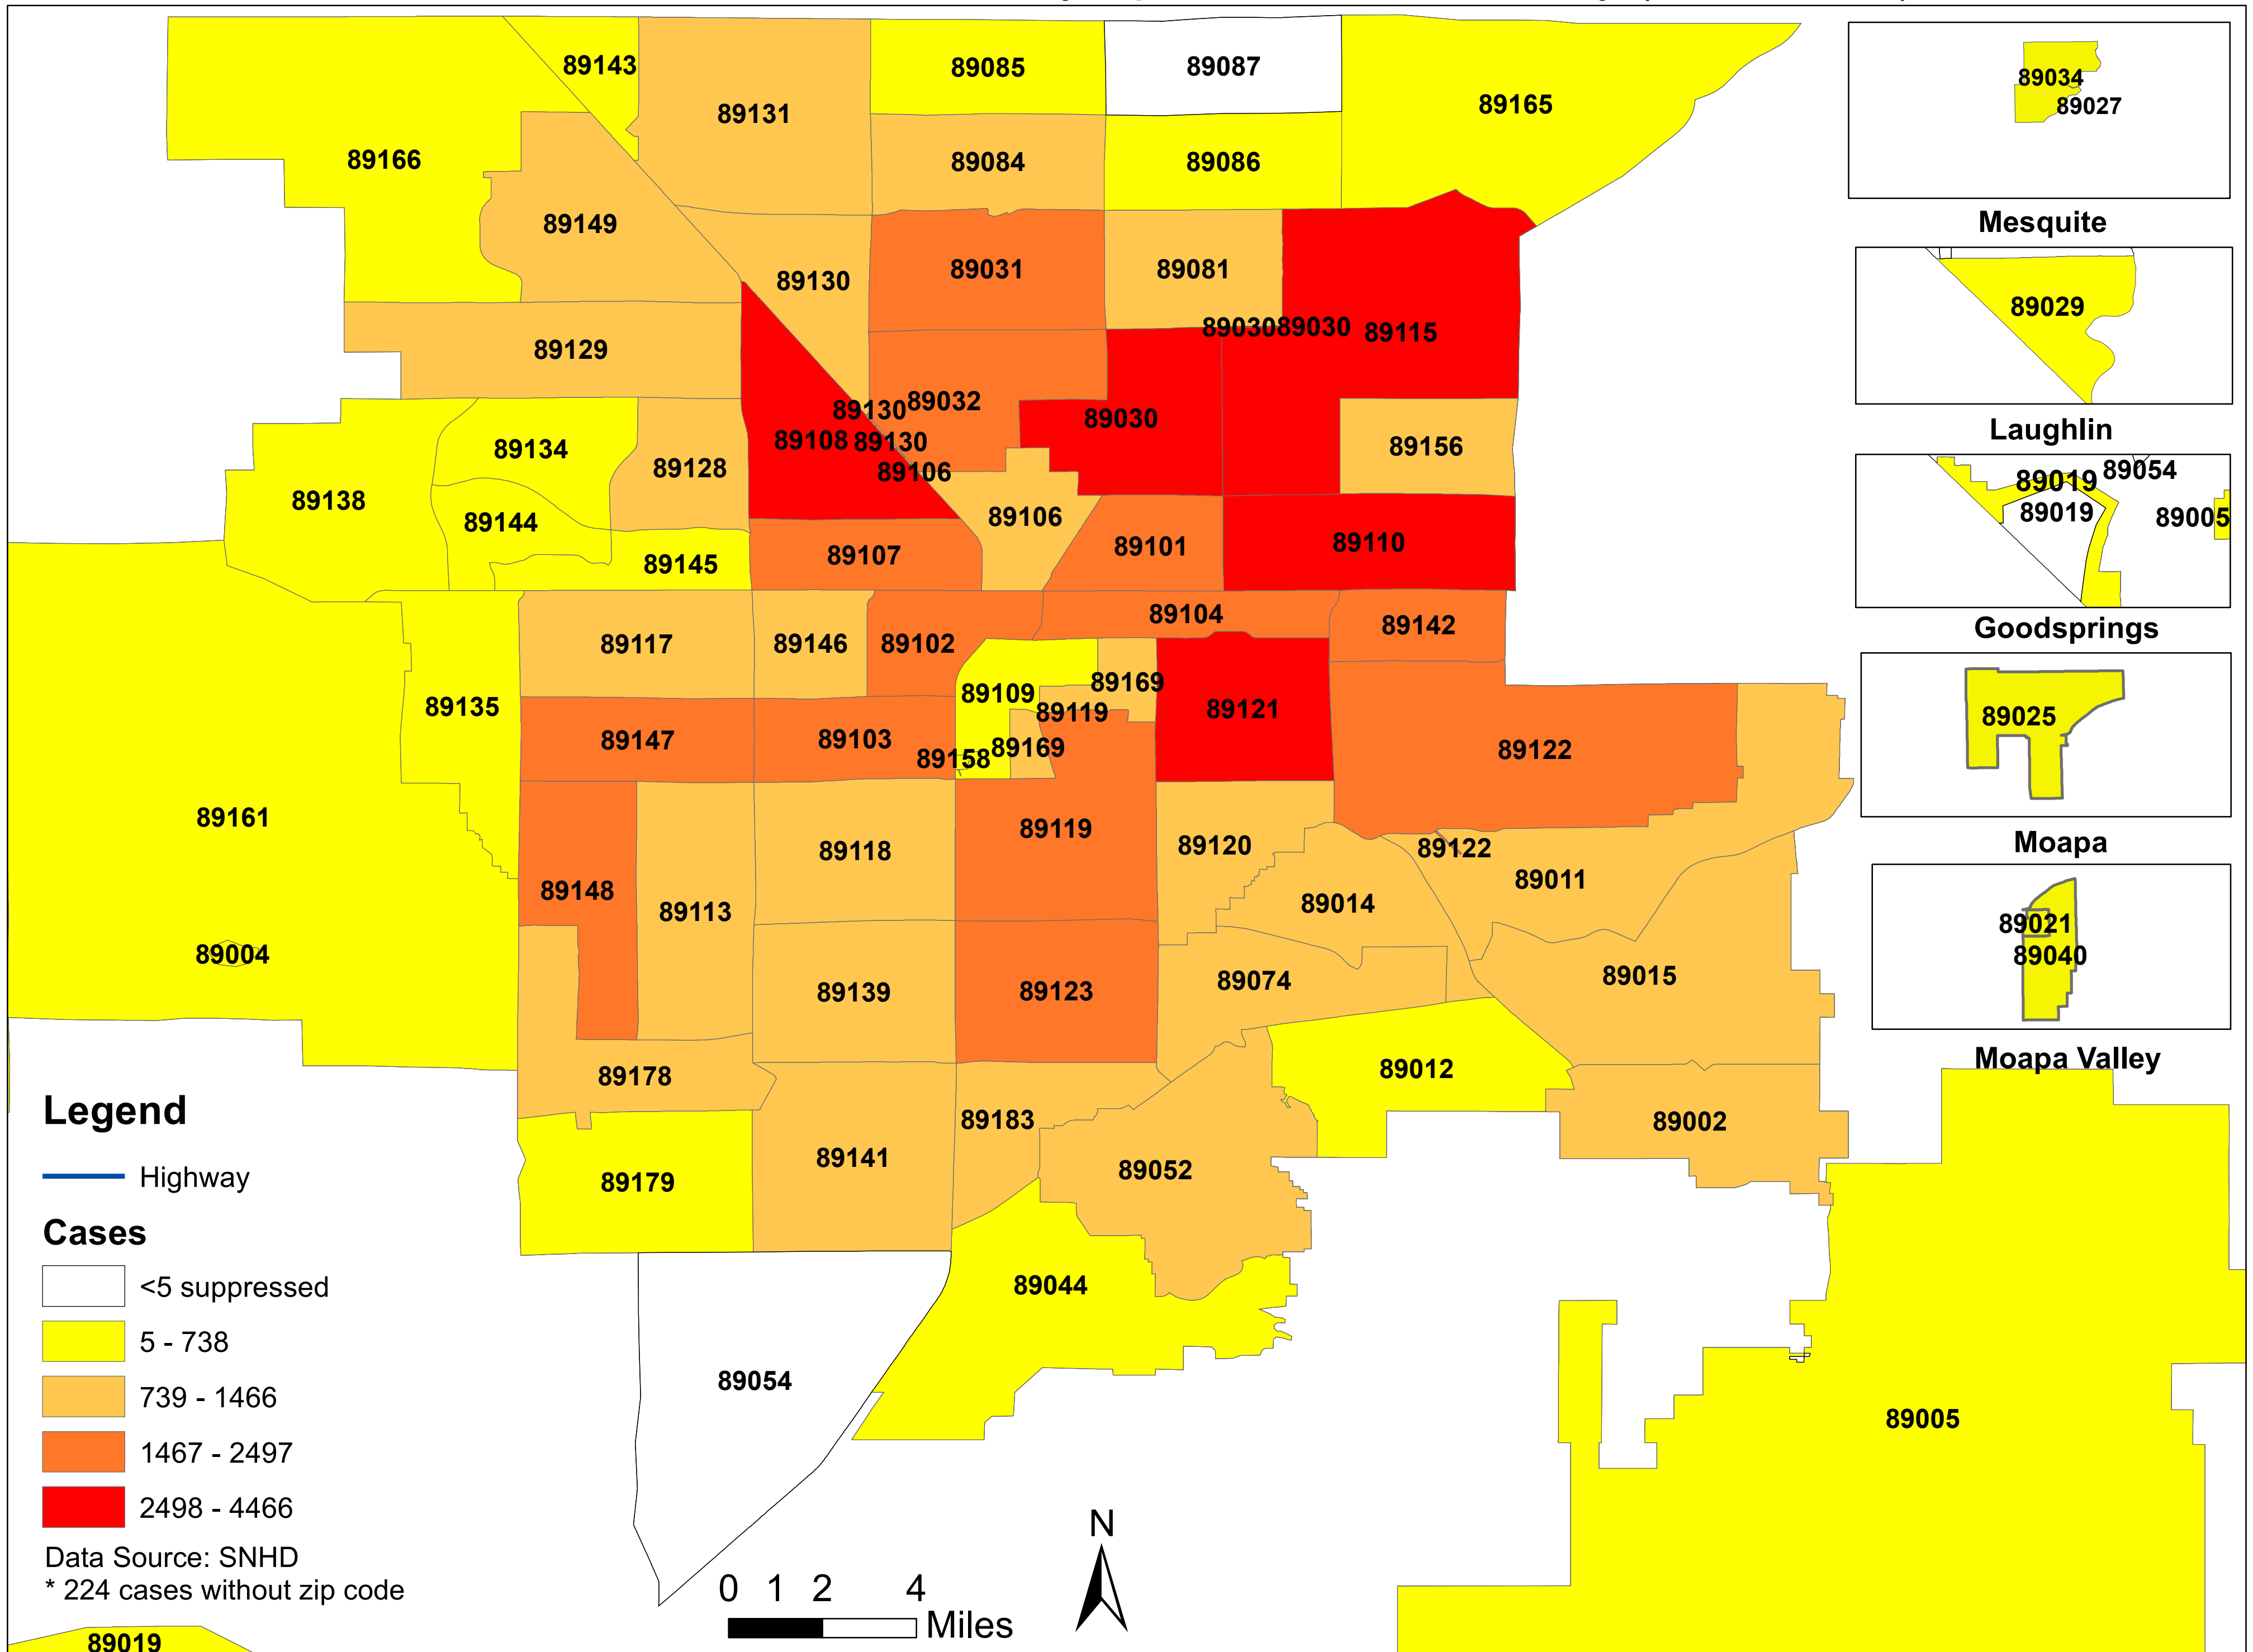

# Number of COVID-19 cases by zip code in Clark county (10.21.2020)

**Note: More than 5 cases reported from 89124**