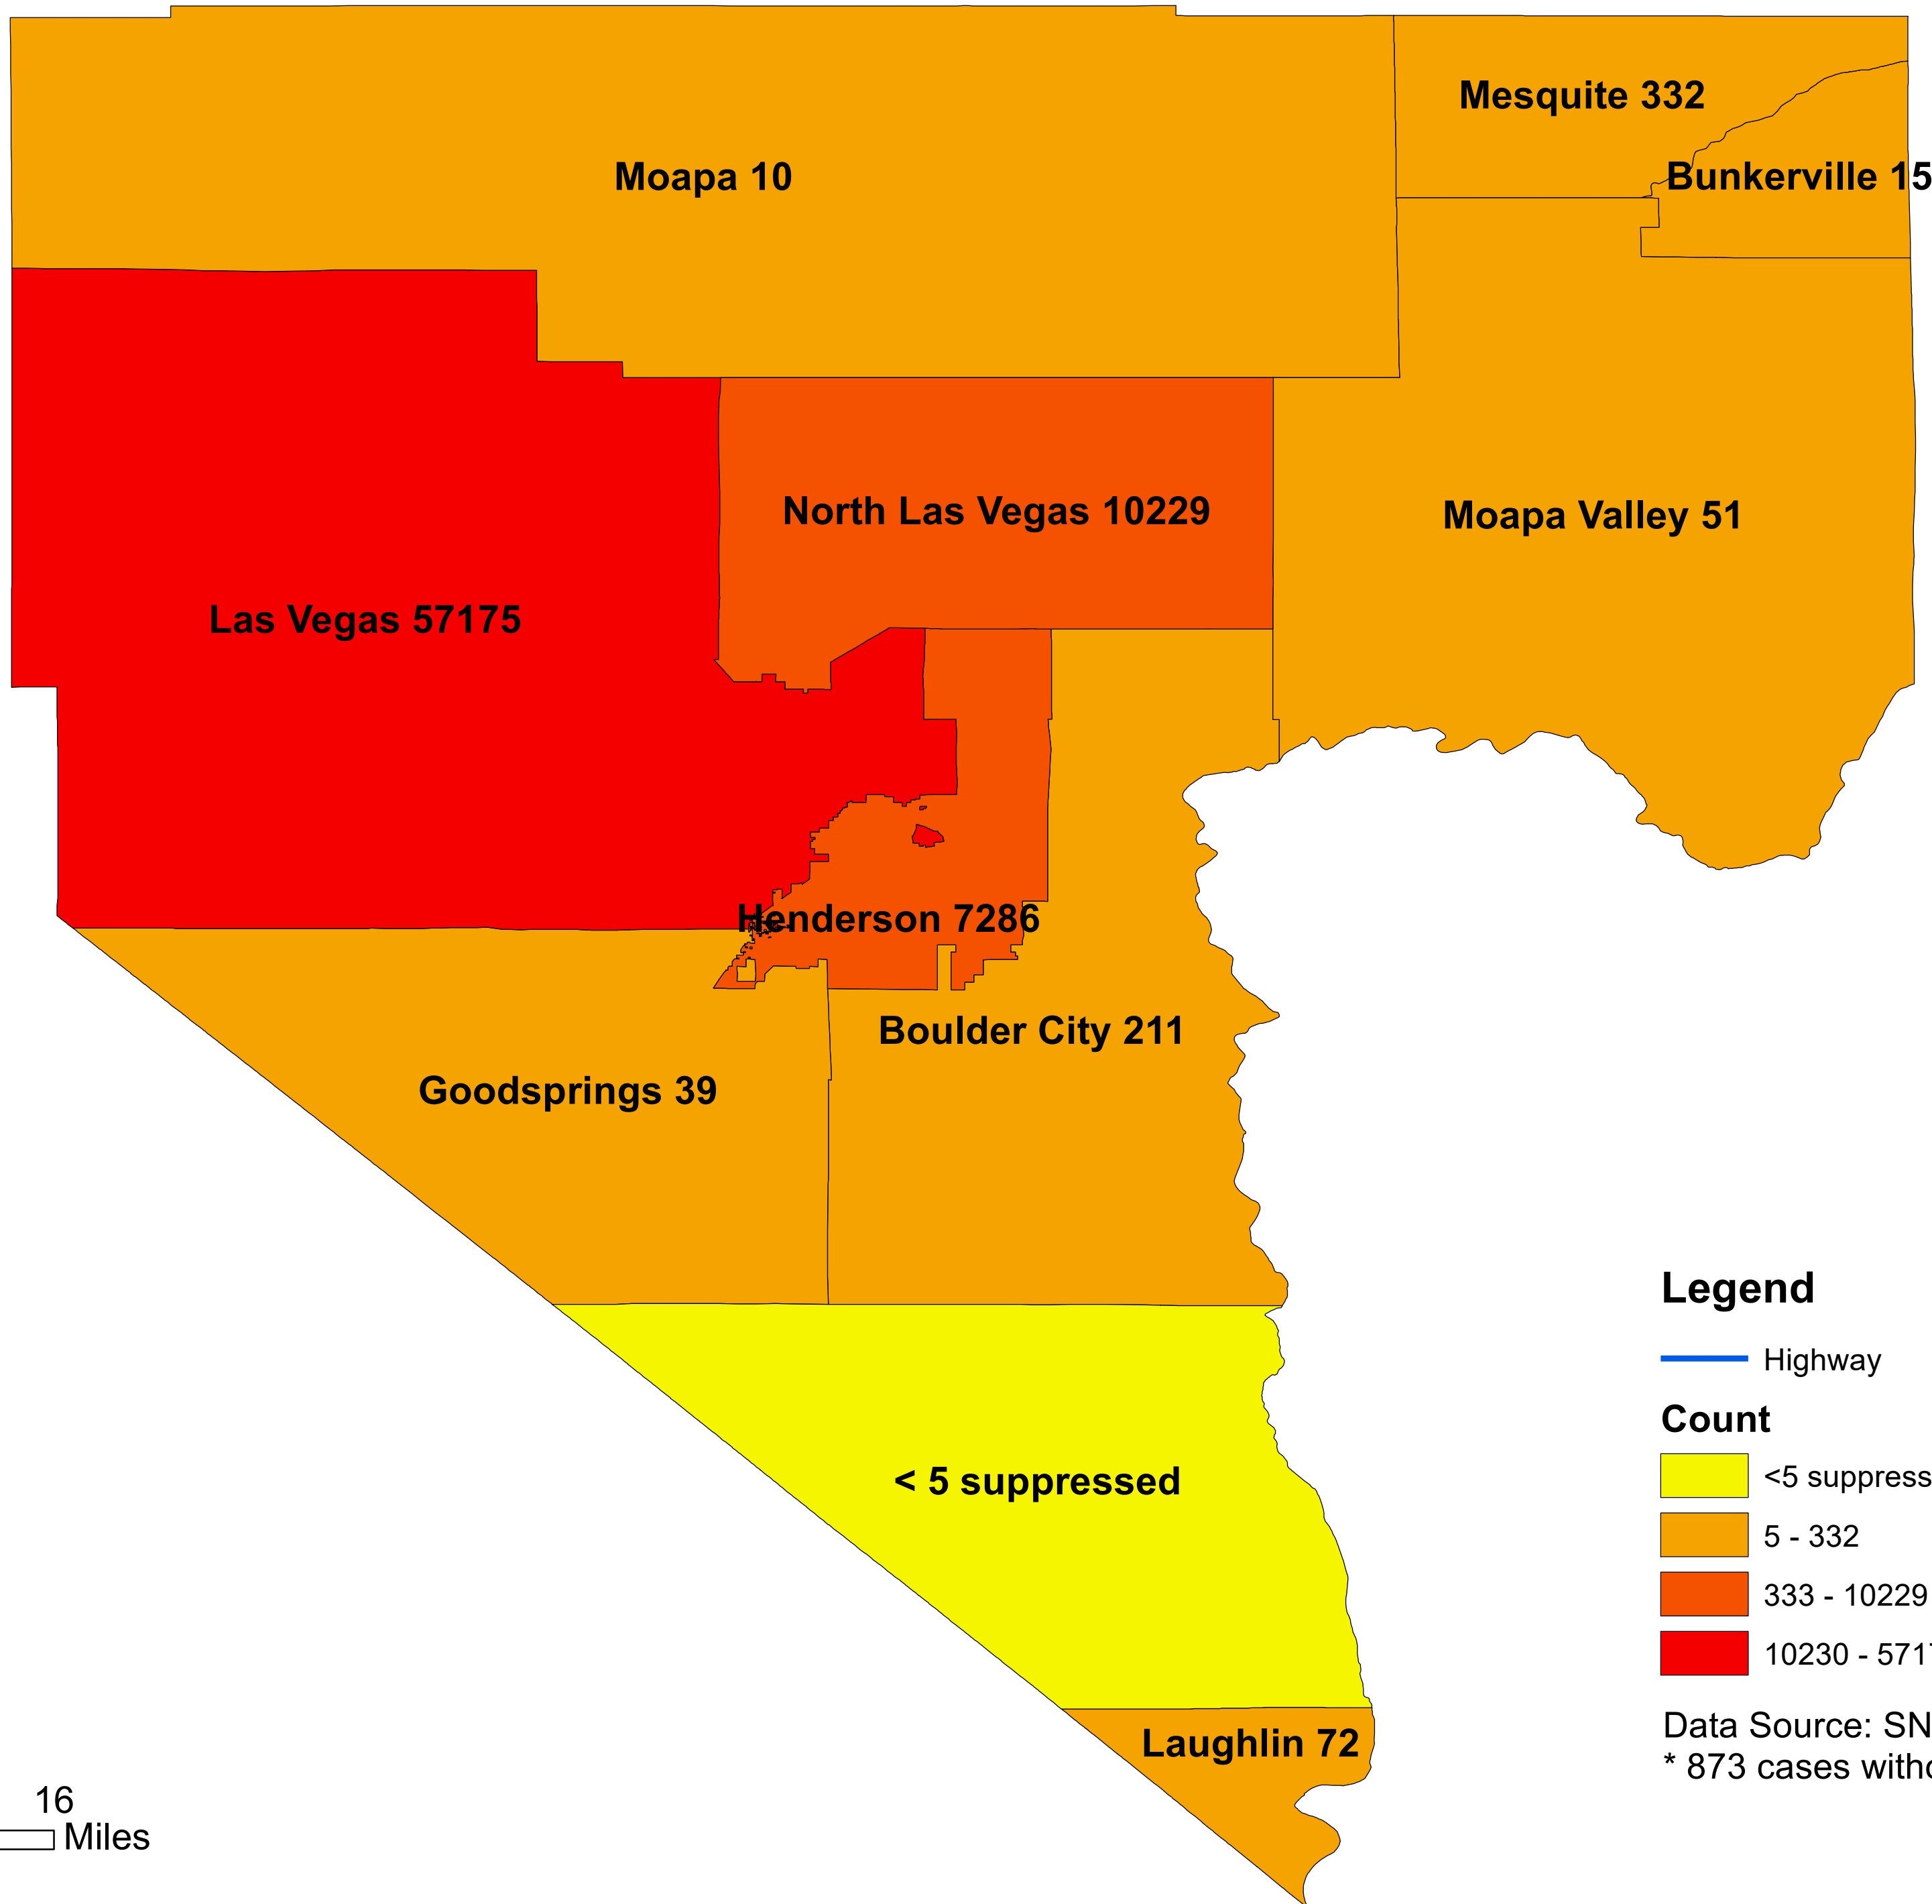

Number of COVID-19 cases by city in Clark county (10.21.2020)

Legend

— Highway

Count

 <5 suppressed

 5 - 332

 333 - 10229

 10230 - 57175

Data Source: SNHD

* 873 cases without city information

0 4 8 16
Miles