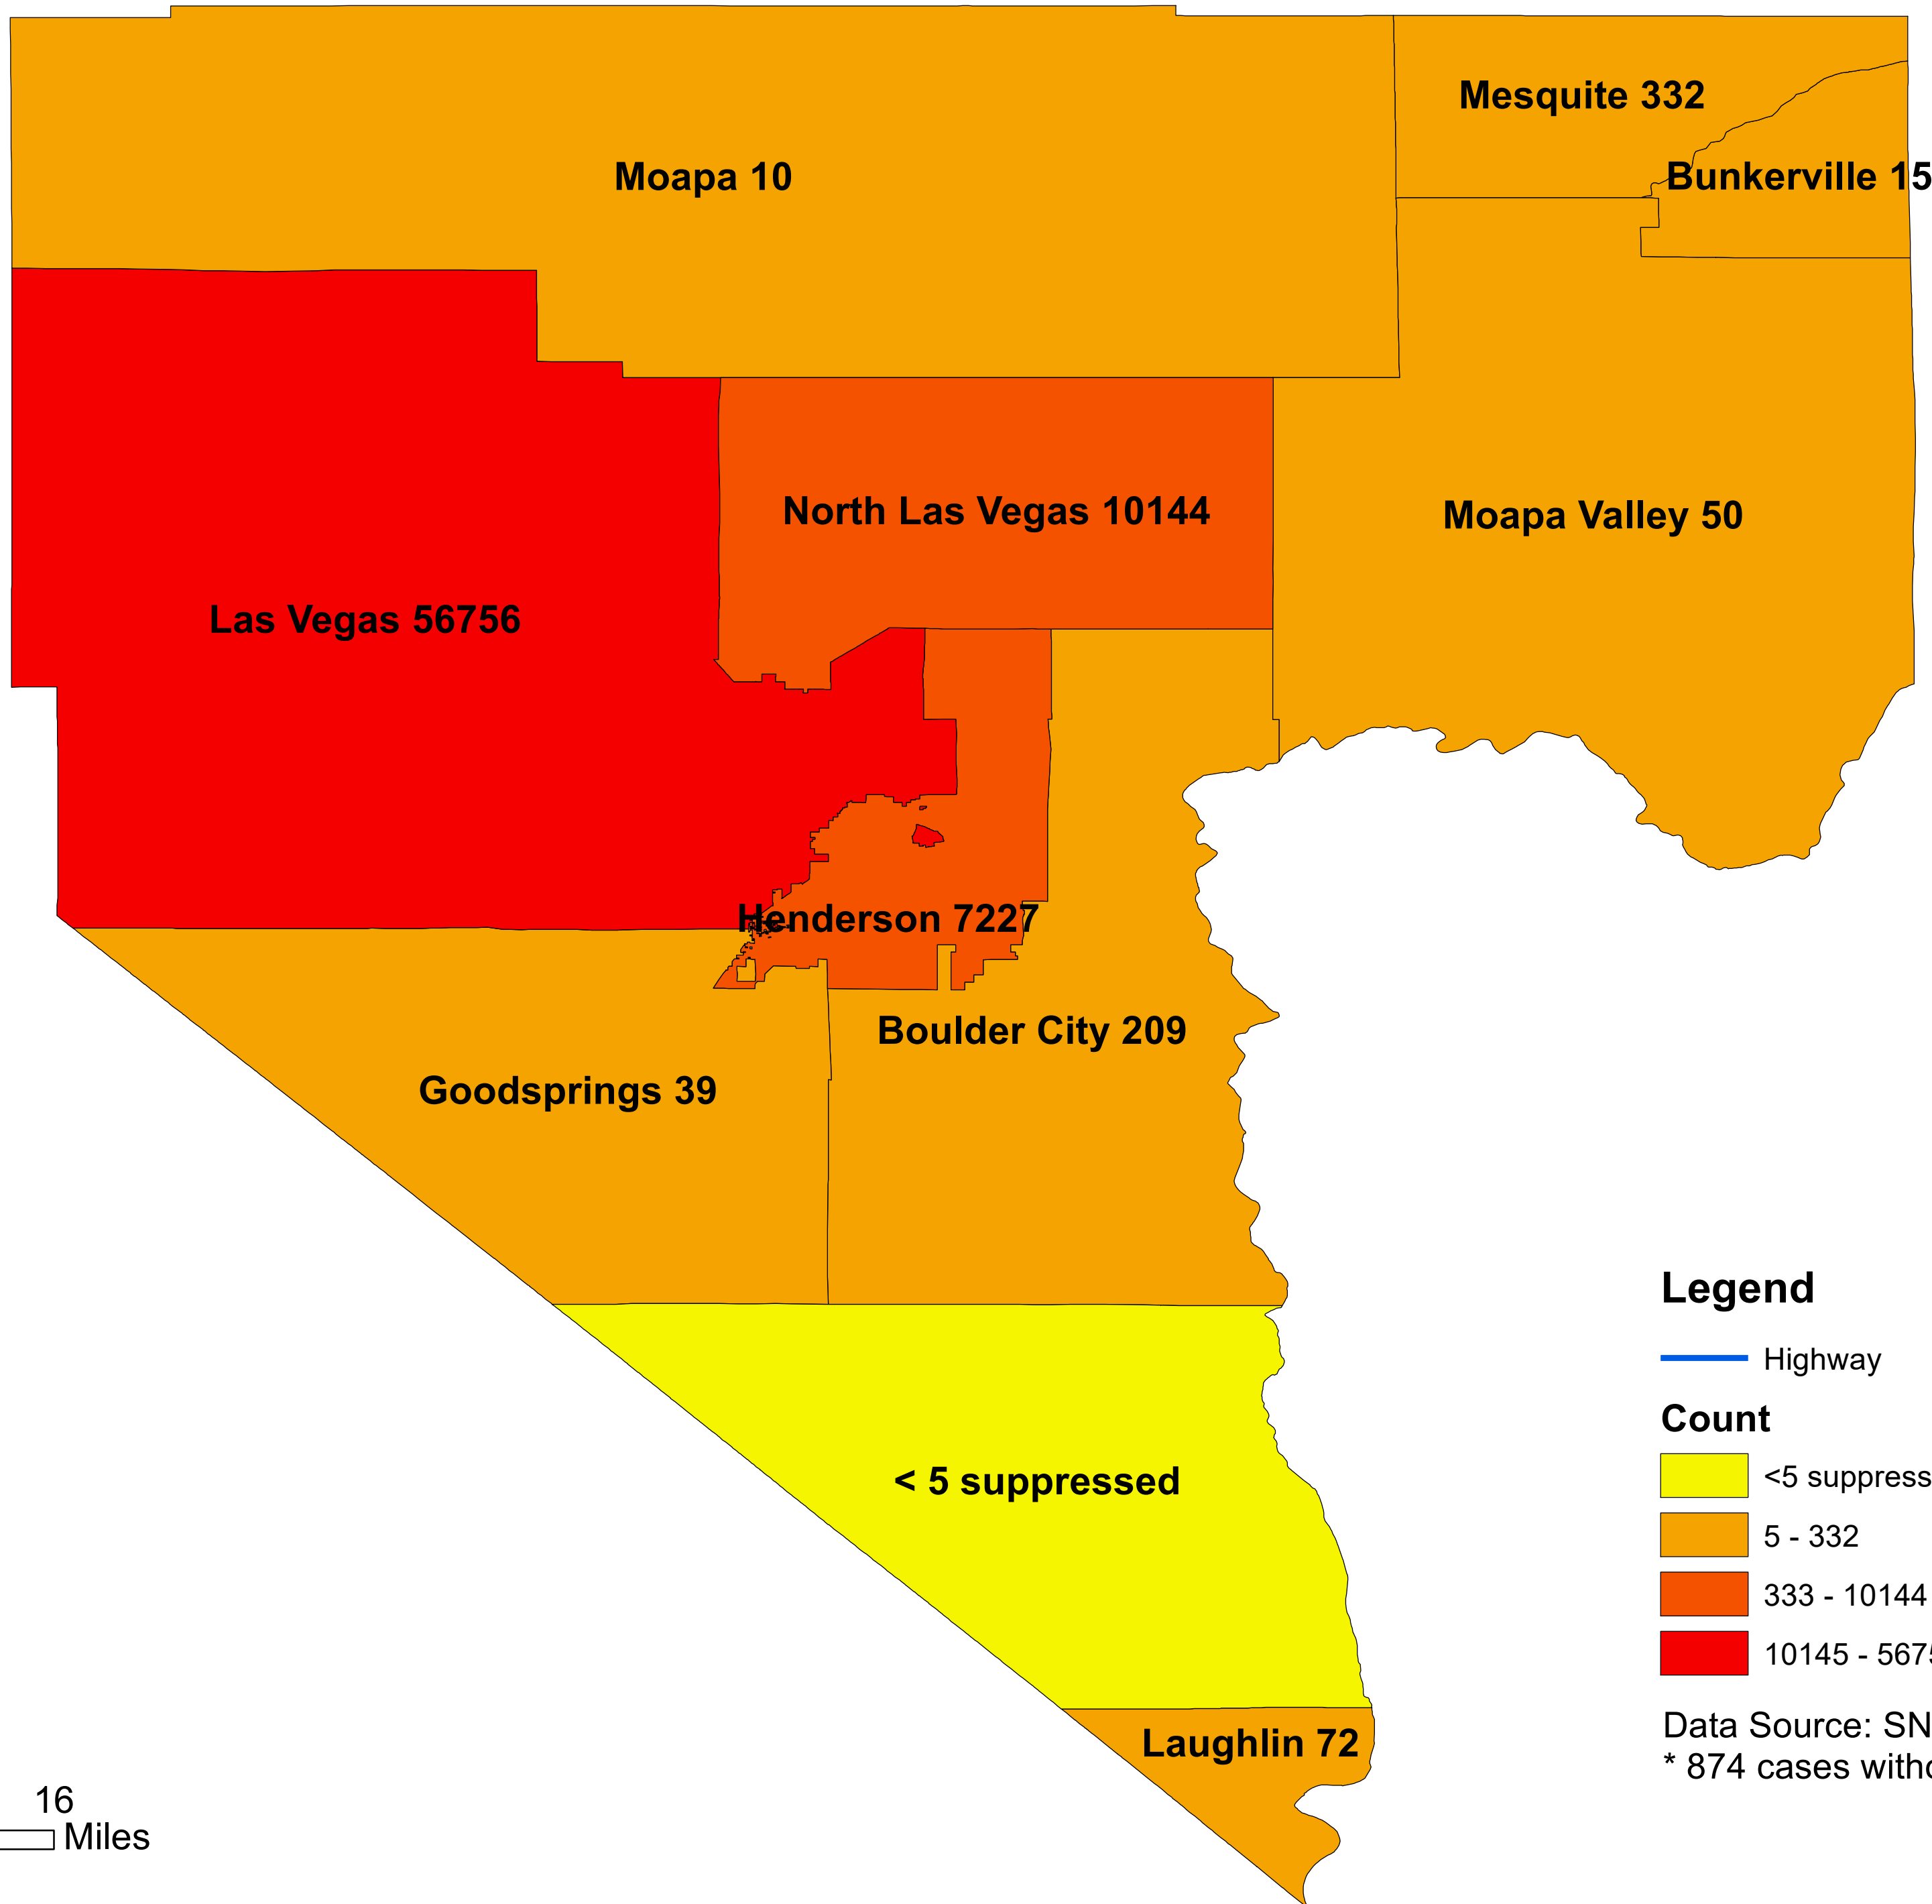

Number of COVID-19 cases by city in Clark county (10.20.2020)

Legend

— Highway

Count

<5 suppressed

5 - 332

333 - 10144

10145 - 56756

Data Source: SNHD

* 874 cases without city information

0 4 8 16 Miles