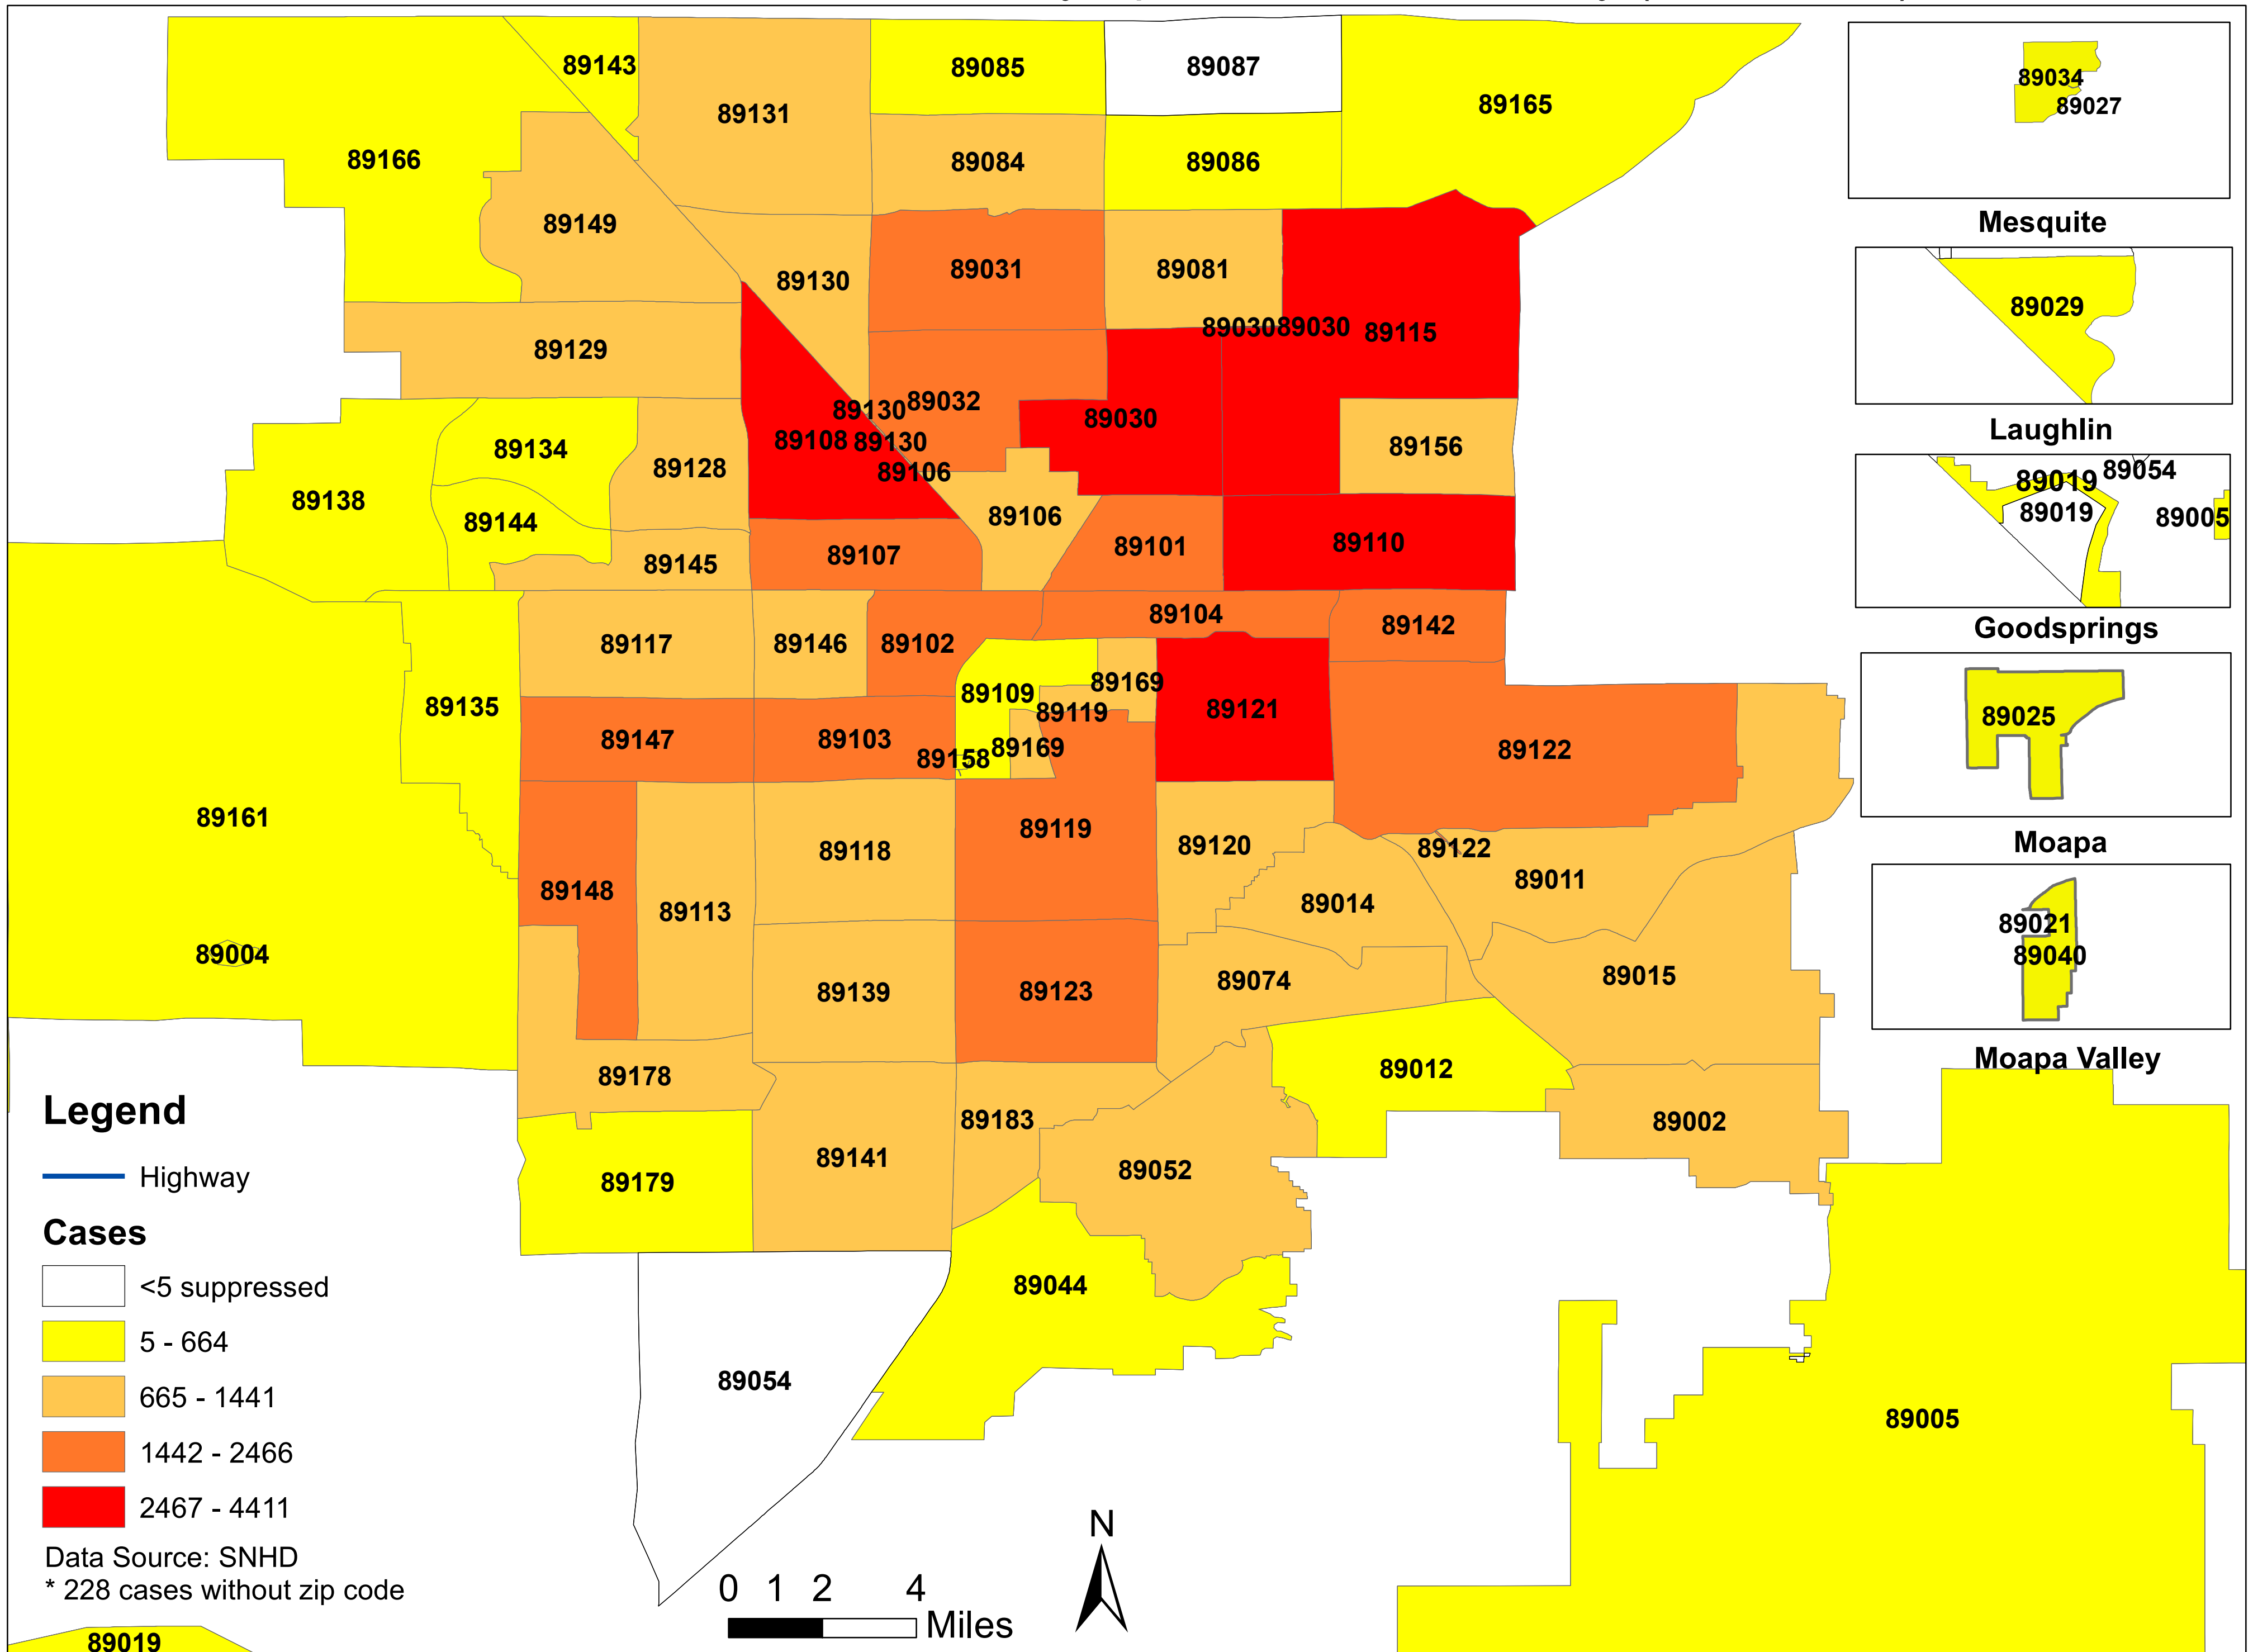

# Number of COVID-19 cases by zip code in Clark county (10.19.2020)

**Note: More than 5 cases reported from 89124**