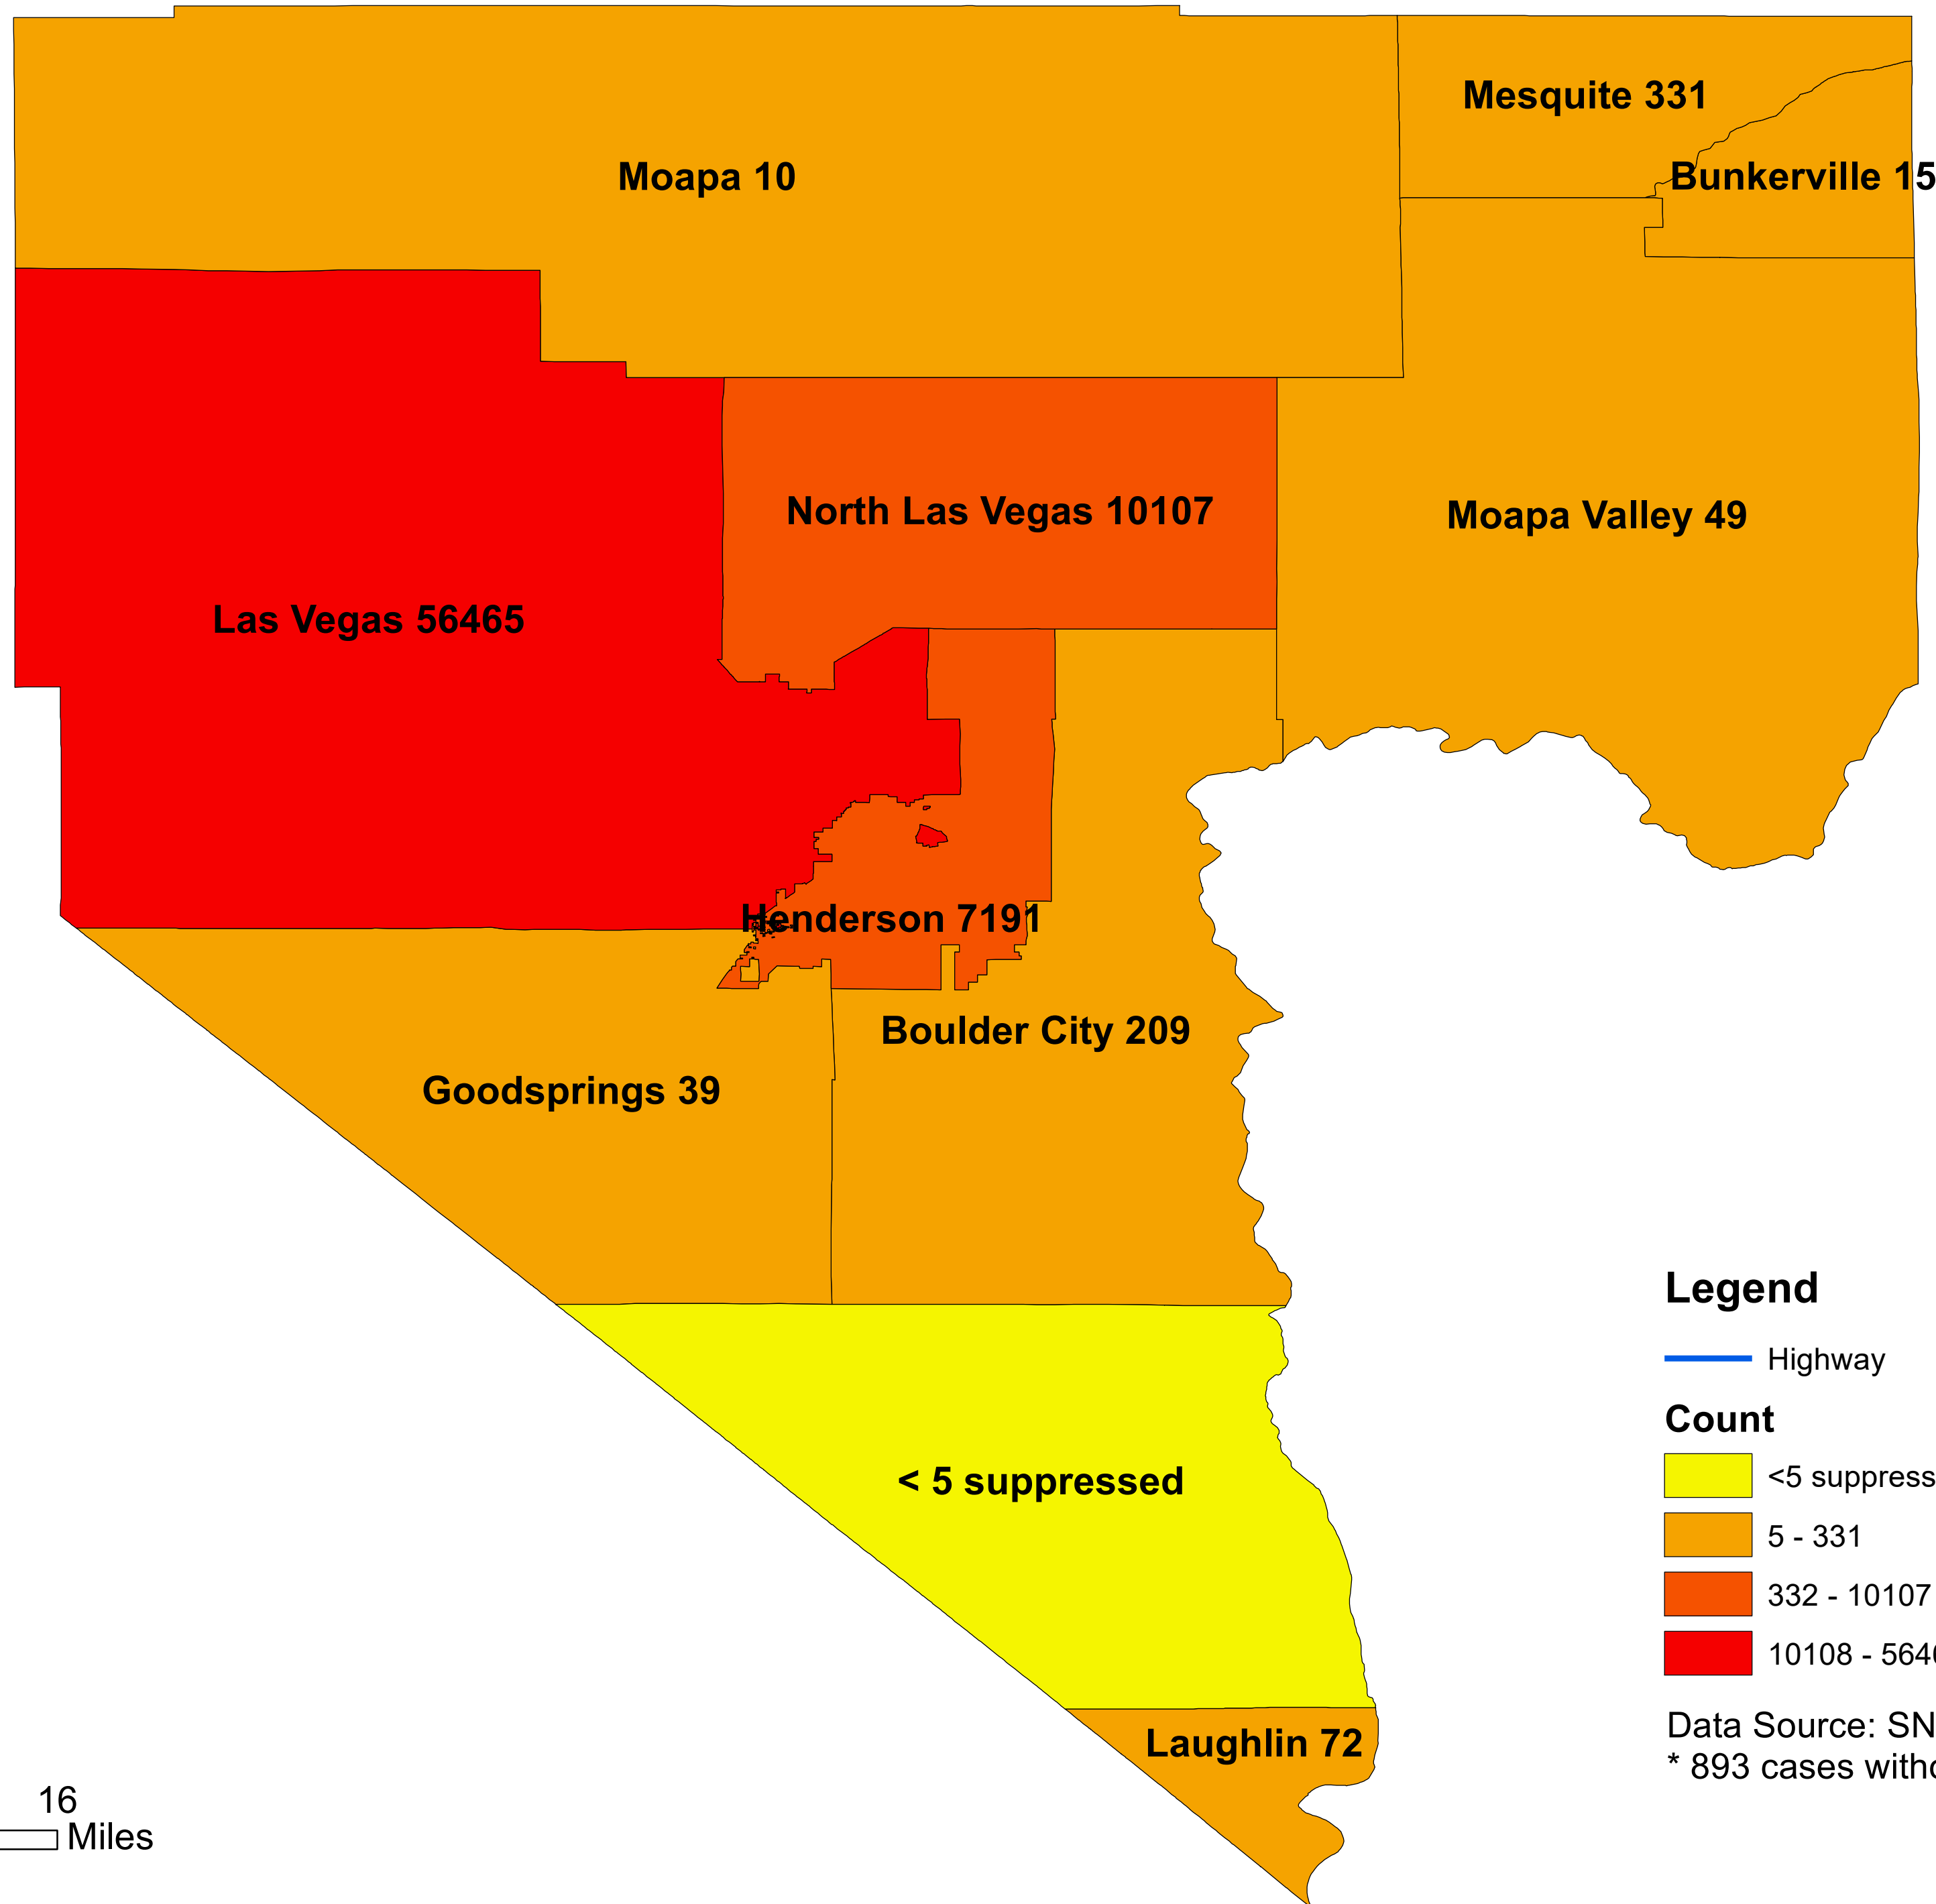

# Number of COVID-19 cases by city in Clark county (10.19.2020)

## Legend

— Highway

### Count

Yellow <5 suppressed

Light Orange 5 - 331

Orange 332 - 10107

Red 10108 - 56465

Data Source: SNHD

\* 893 cases without city information

0 4 8 16 Miles