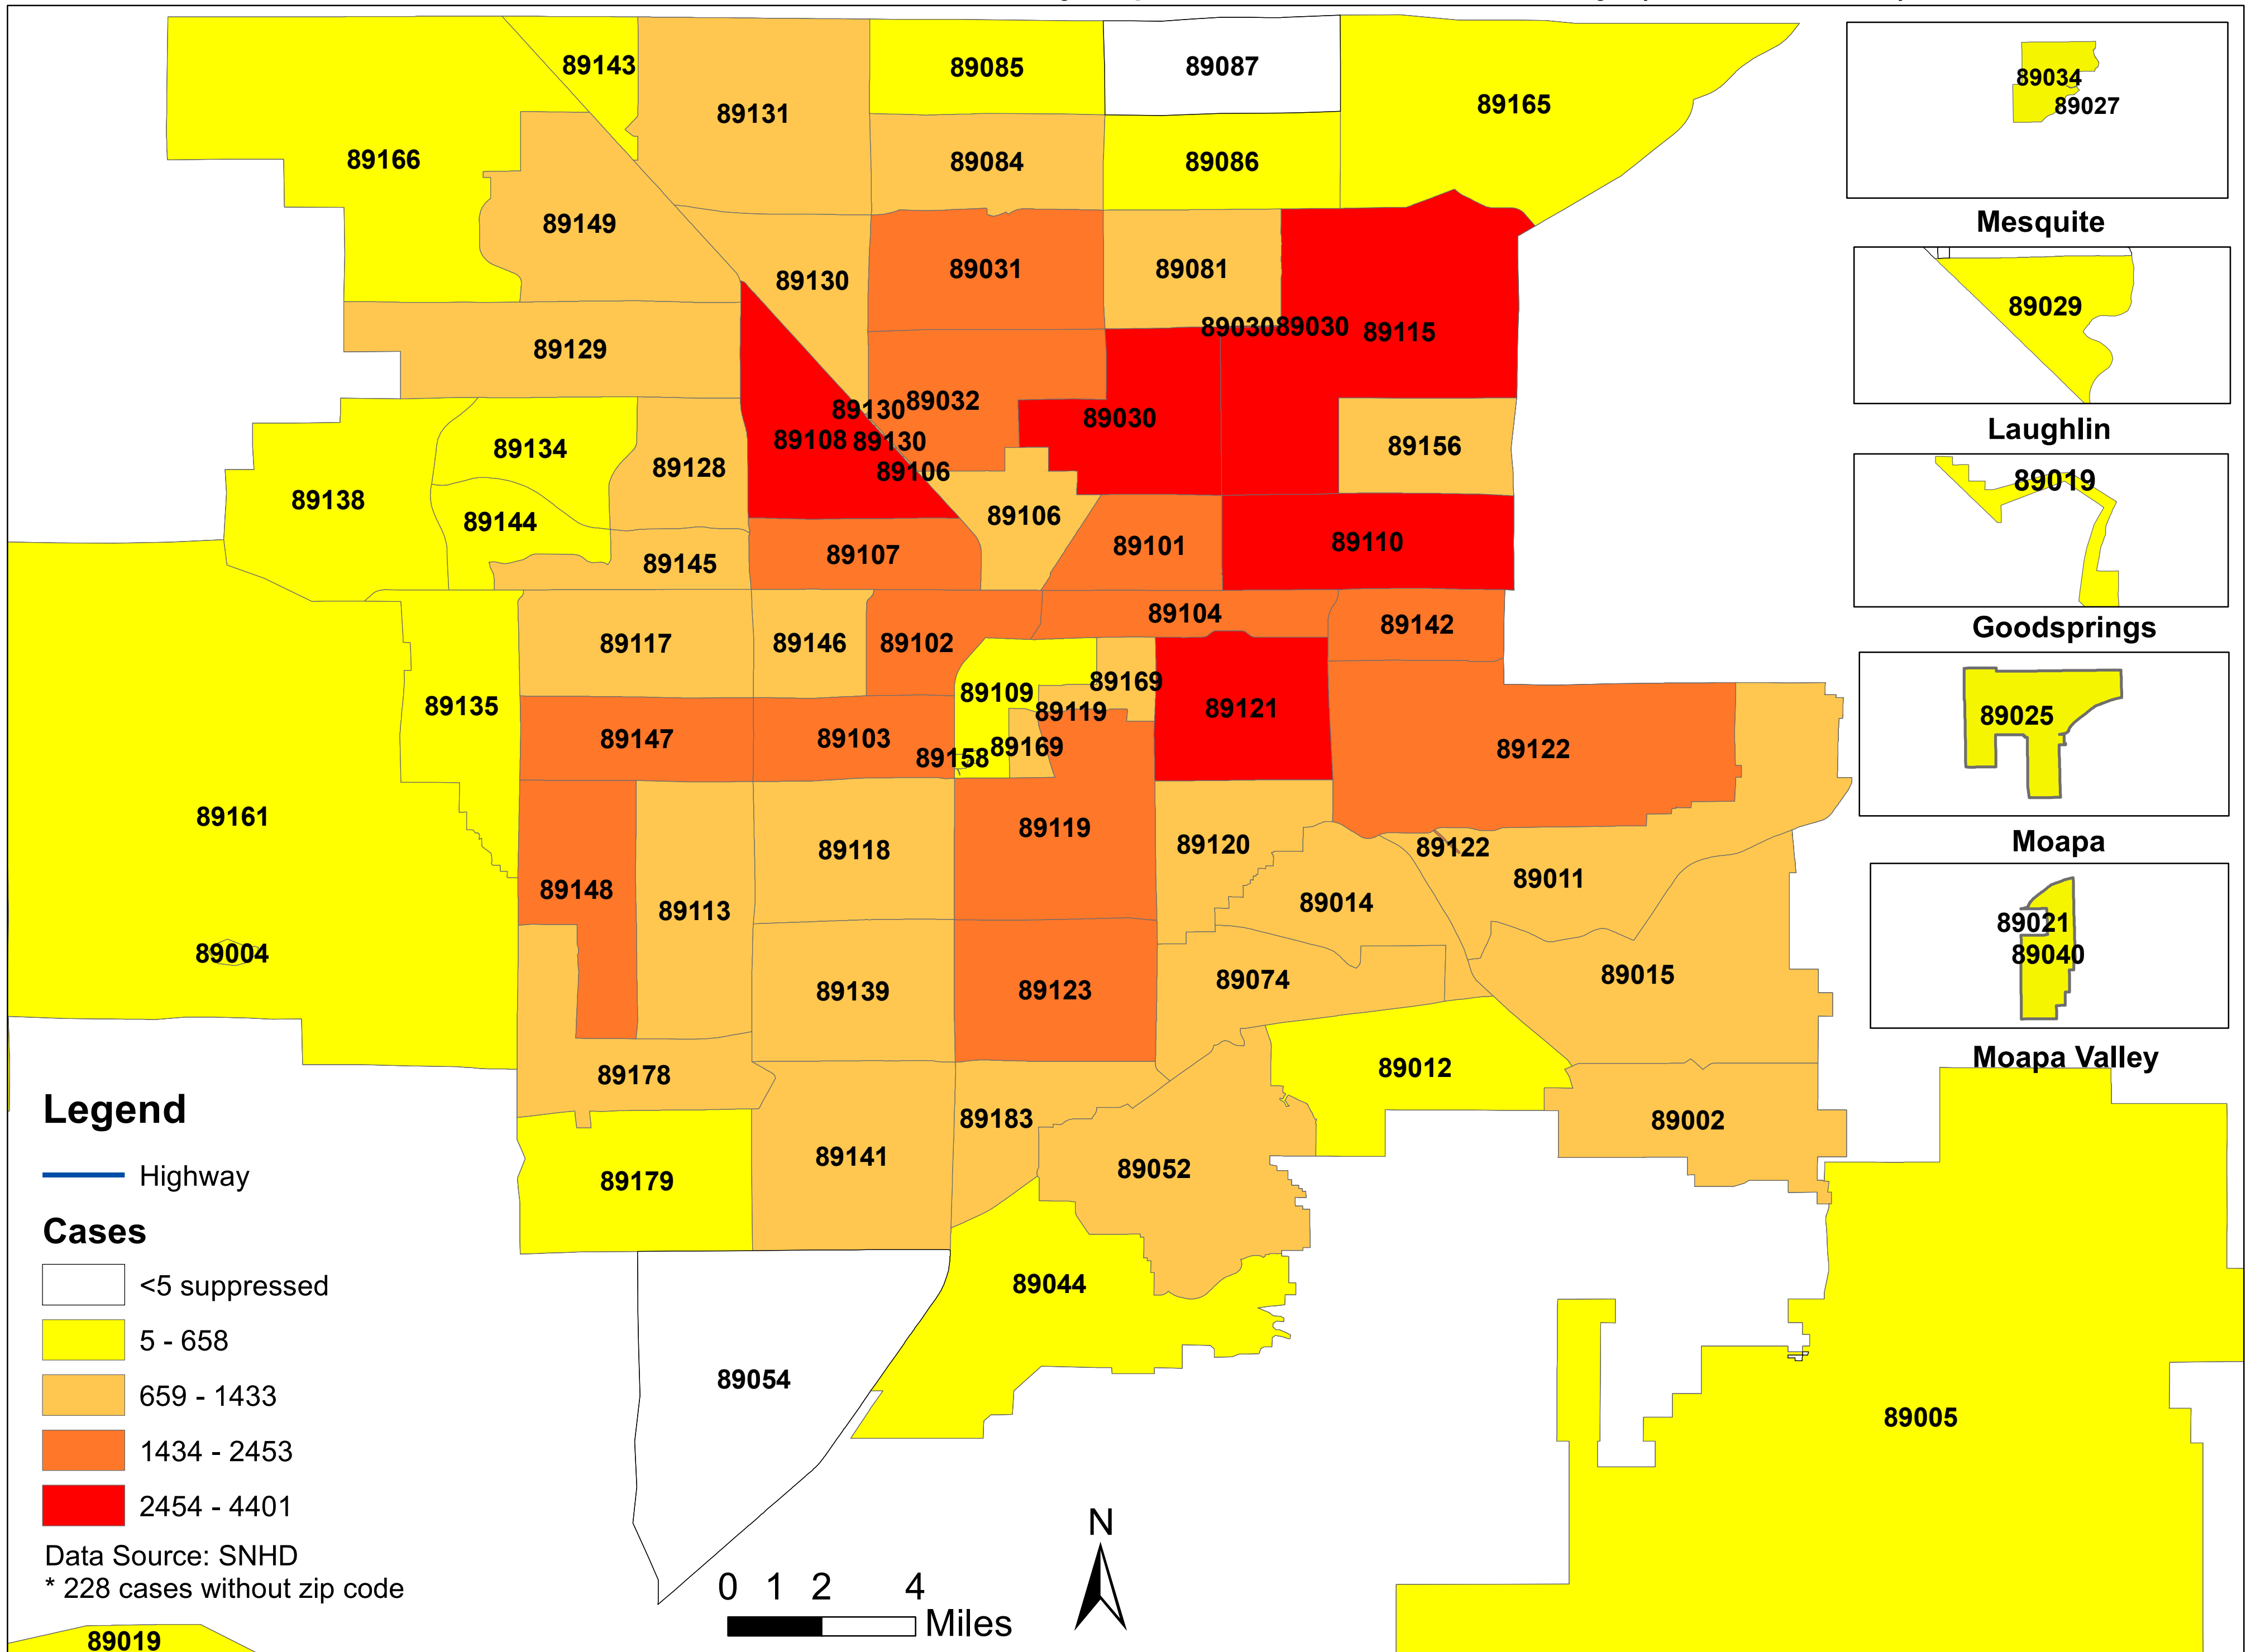

# Number of COVID-19 cases by zip code in Clark county (10.18.2020)

**Note: More than 5 cases reported from 89124**