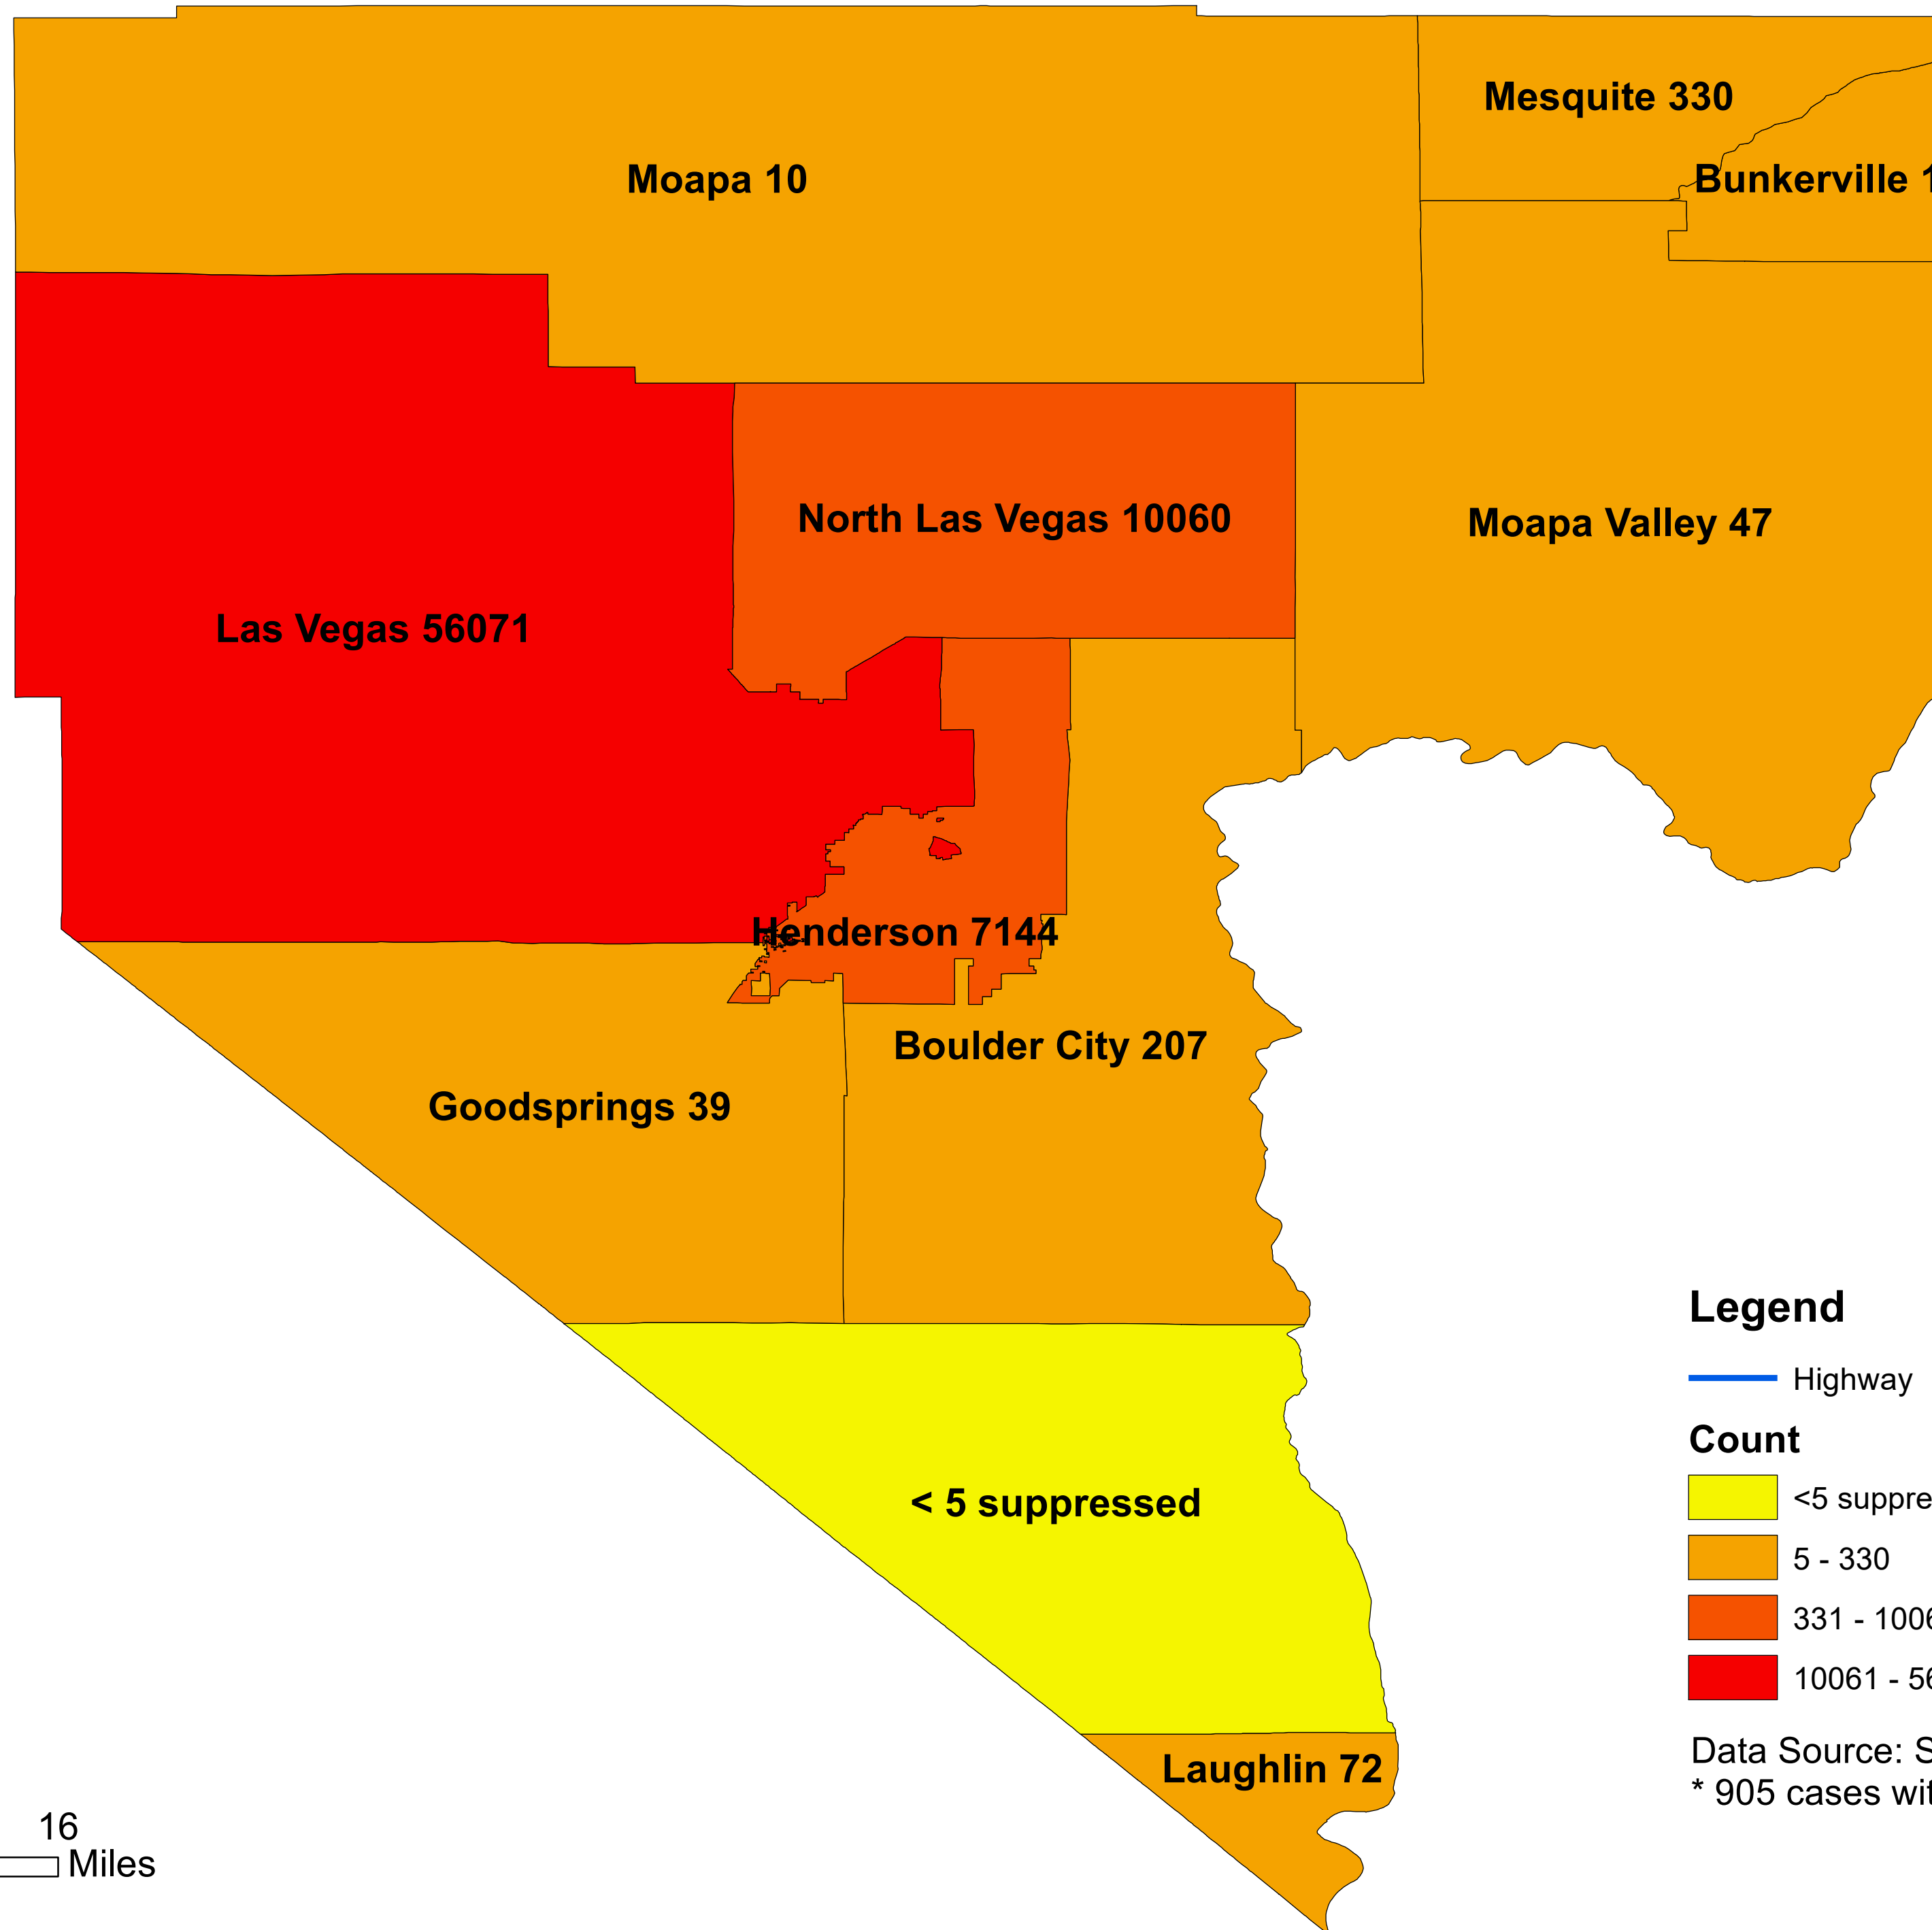

# Number of COVID-19 cases by city in Clark county (10.18.2020)

## Legend

— Highway

### Count

<5 suppressed

5 - 330

331 - 10060

10061 - 56071

Data Source: SNHD

\* 905 cases without city information

0 4 8 16  
Miles