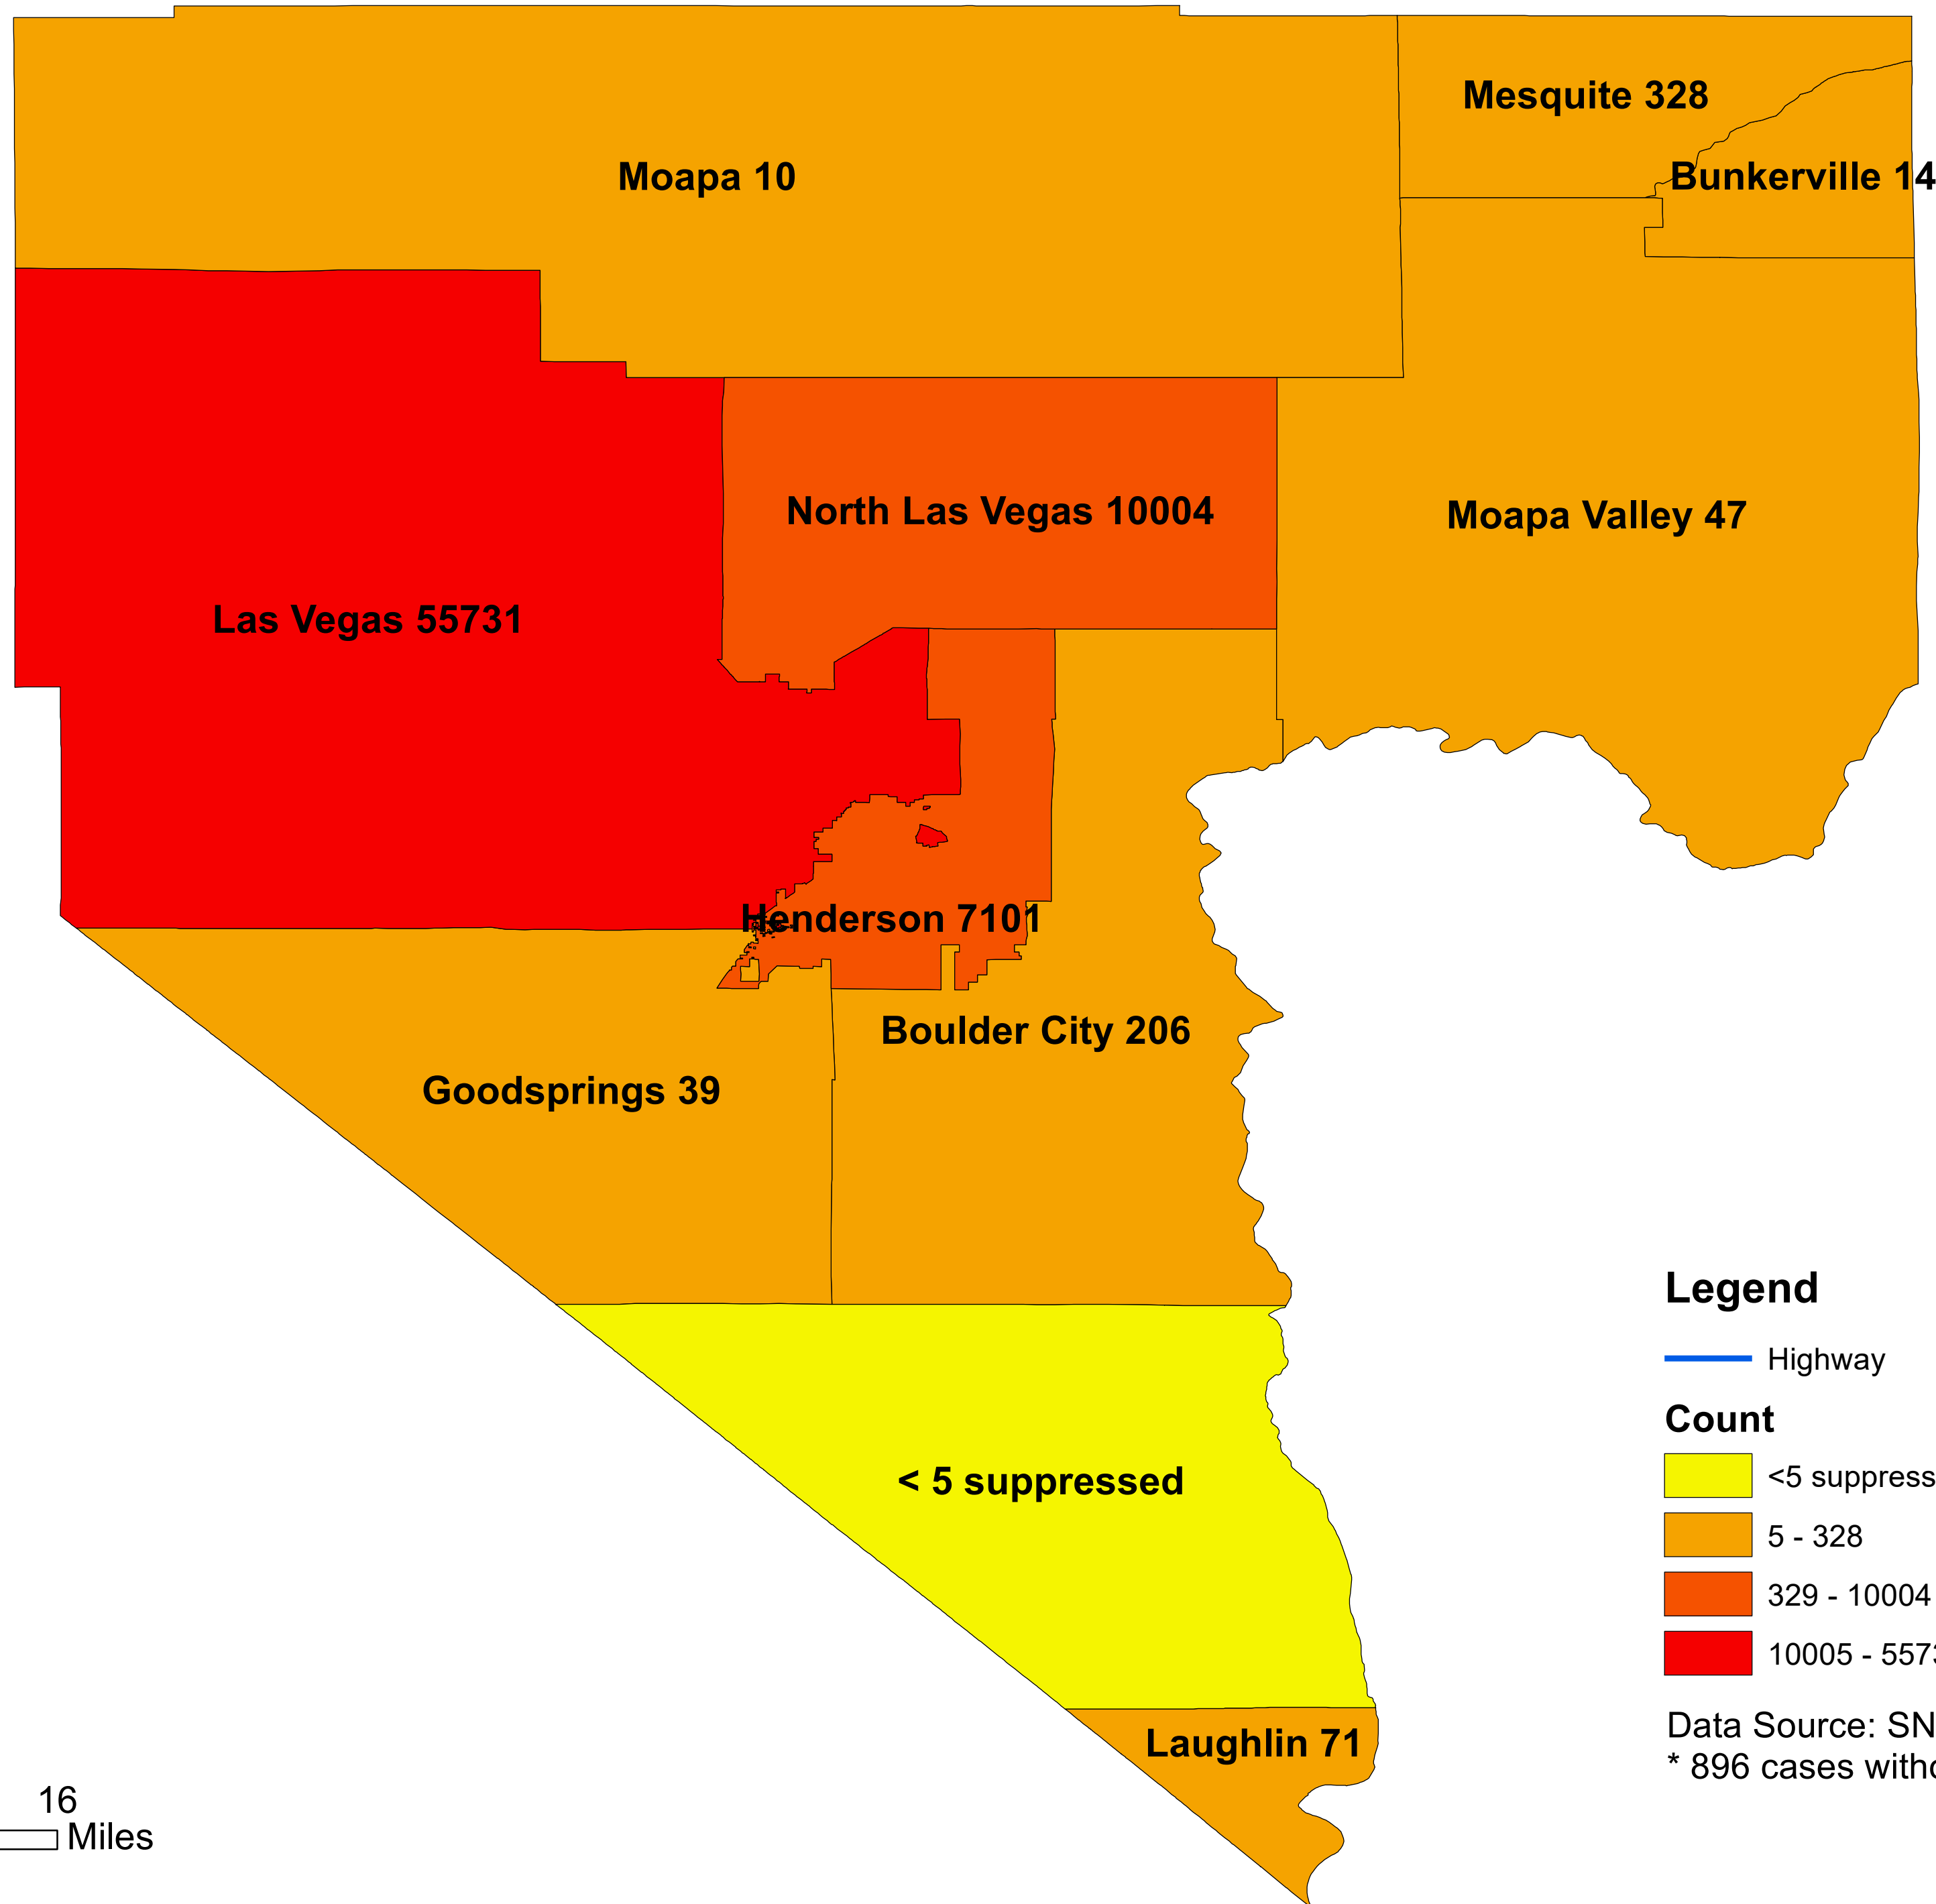

Number of COVID-19 cases by city in Clark county (10.17.2020)

Legend

— Highway

Count

<5 suppressed

5 - 328

329 - 10004

10005 - 55731

Data Source: SNHD

* 896 cases without city information

0 4 8 16 Miles