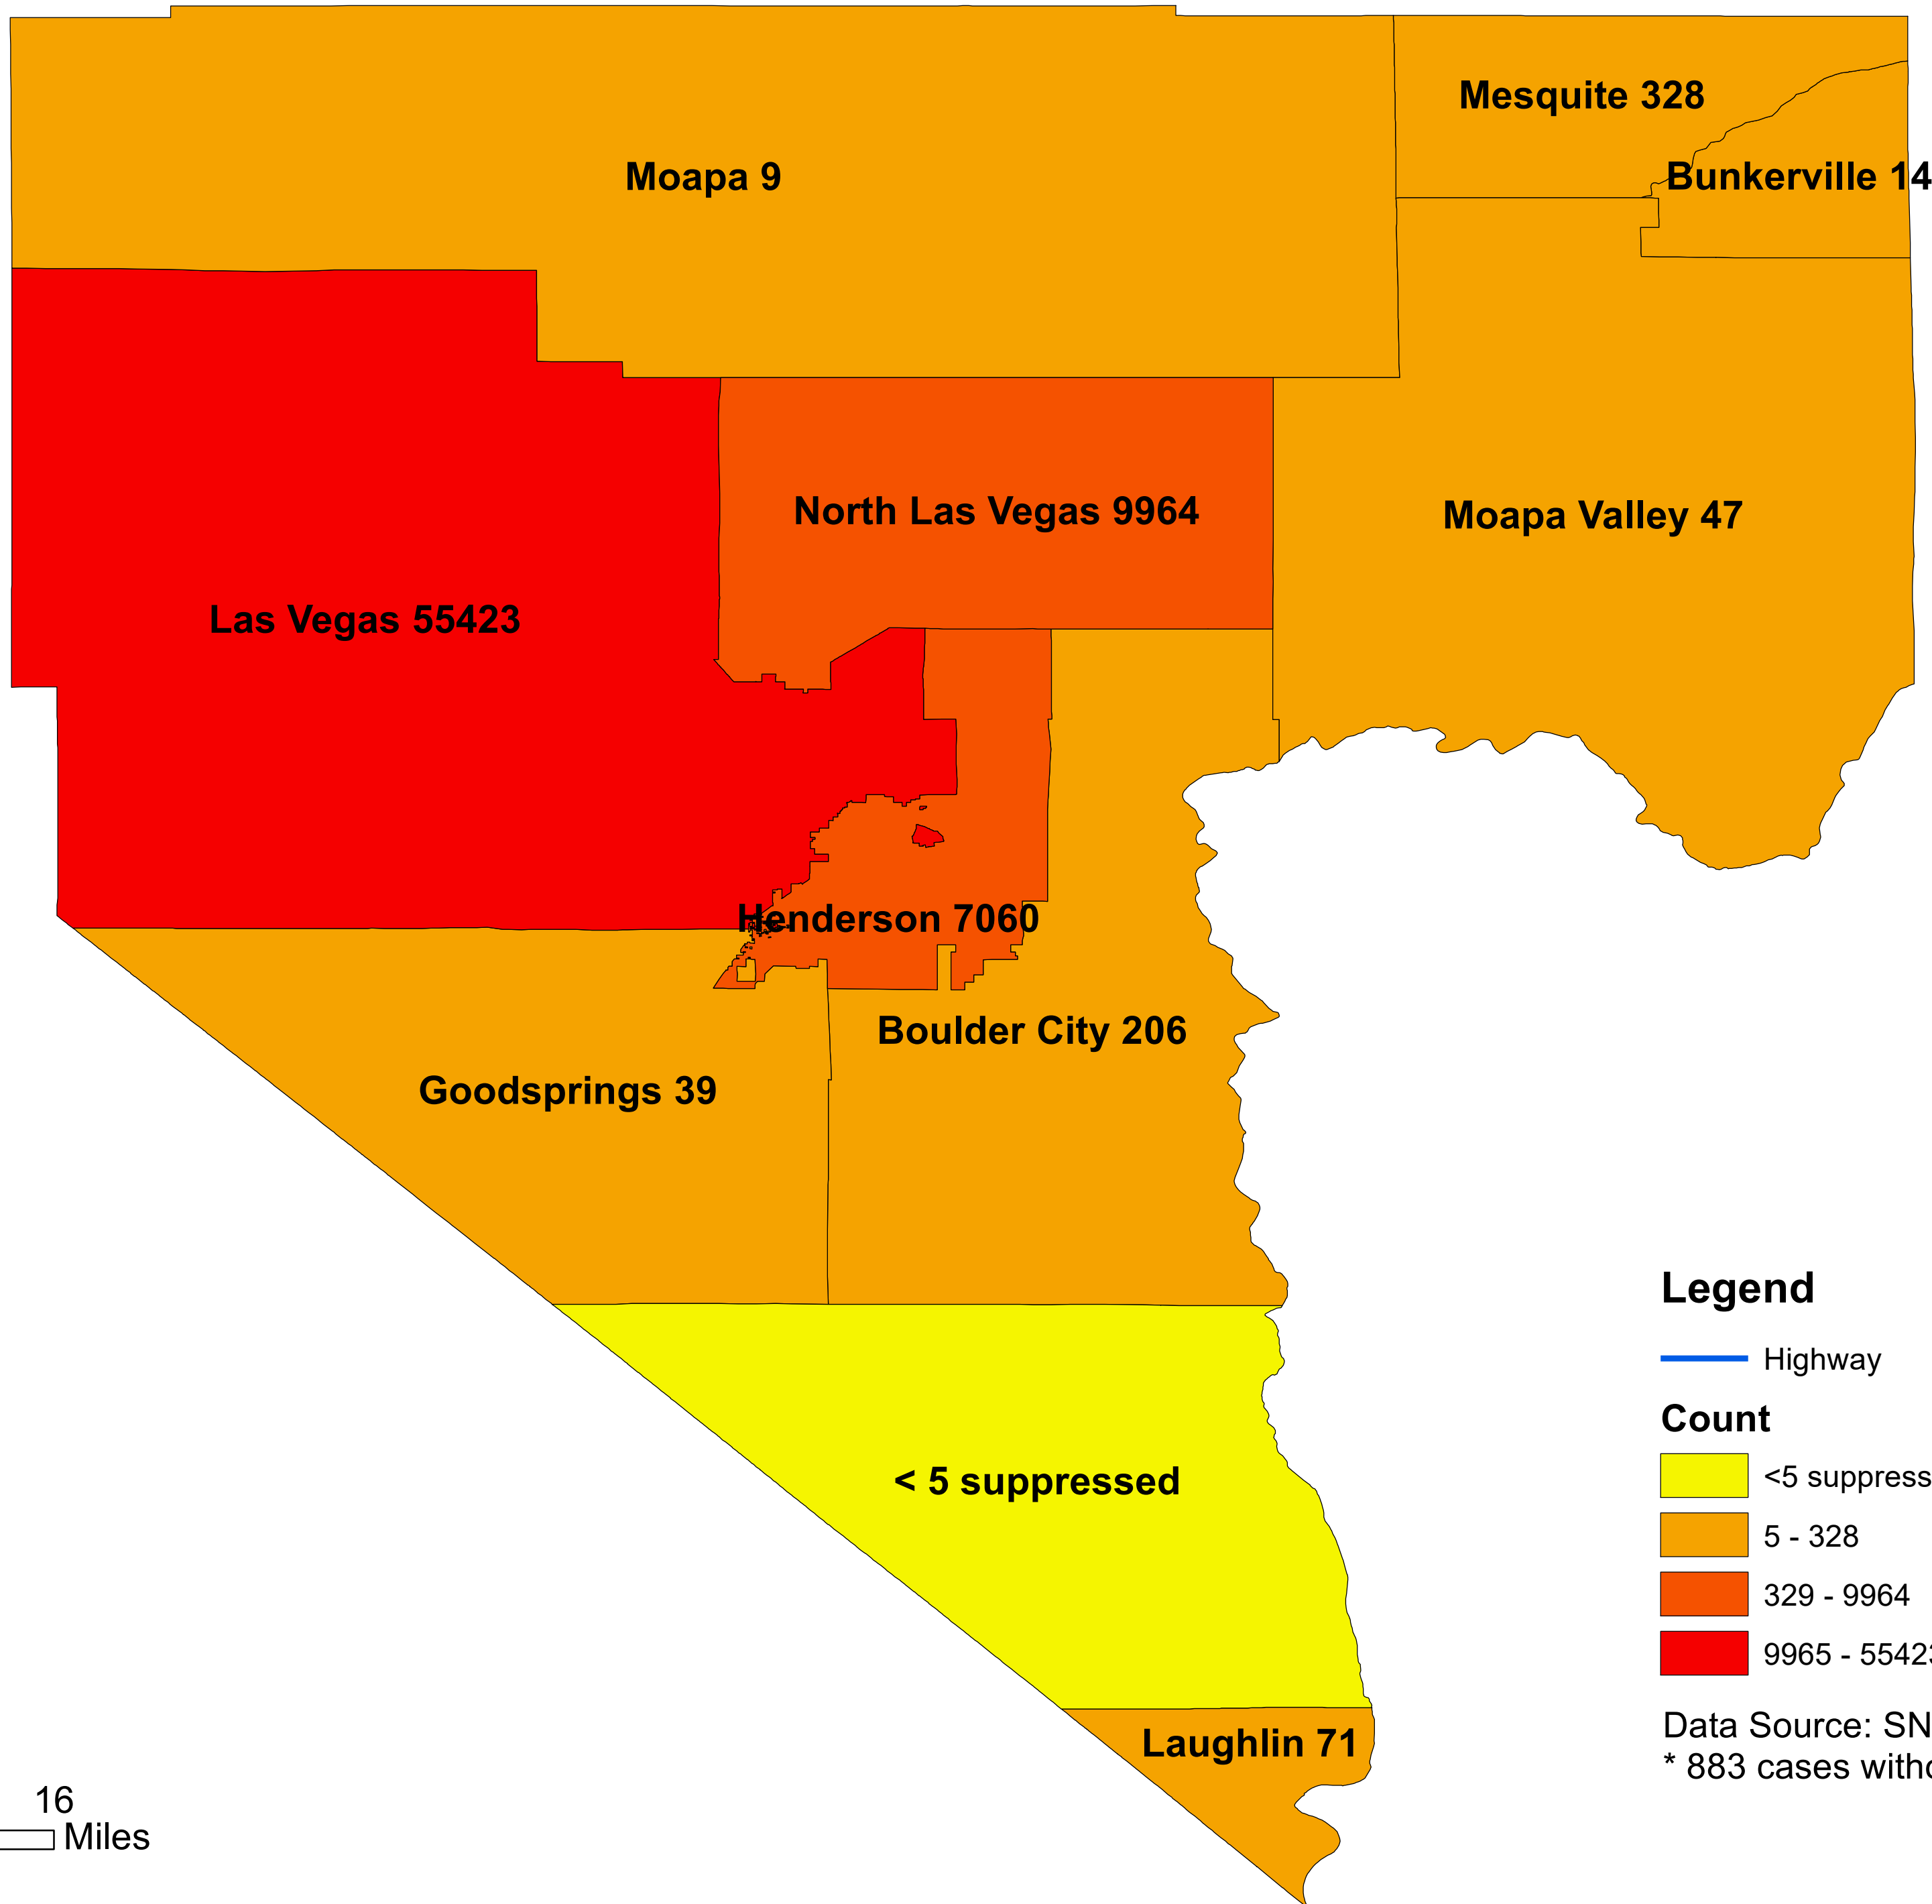

Number of COVID-19 cases by city in Clark county (10.16.2020)

Legend

— Highway

Count

<5 suppressed

5 - 328

329 - 9964

9965 - 55423

Data Source: SNHD

* 883 cases without city information

0 4 8 16
Miles