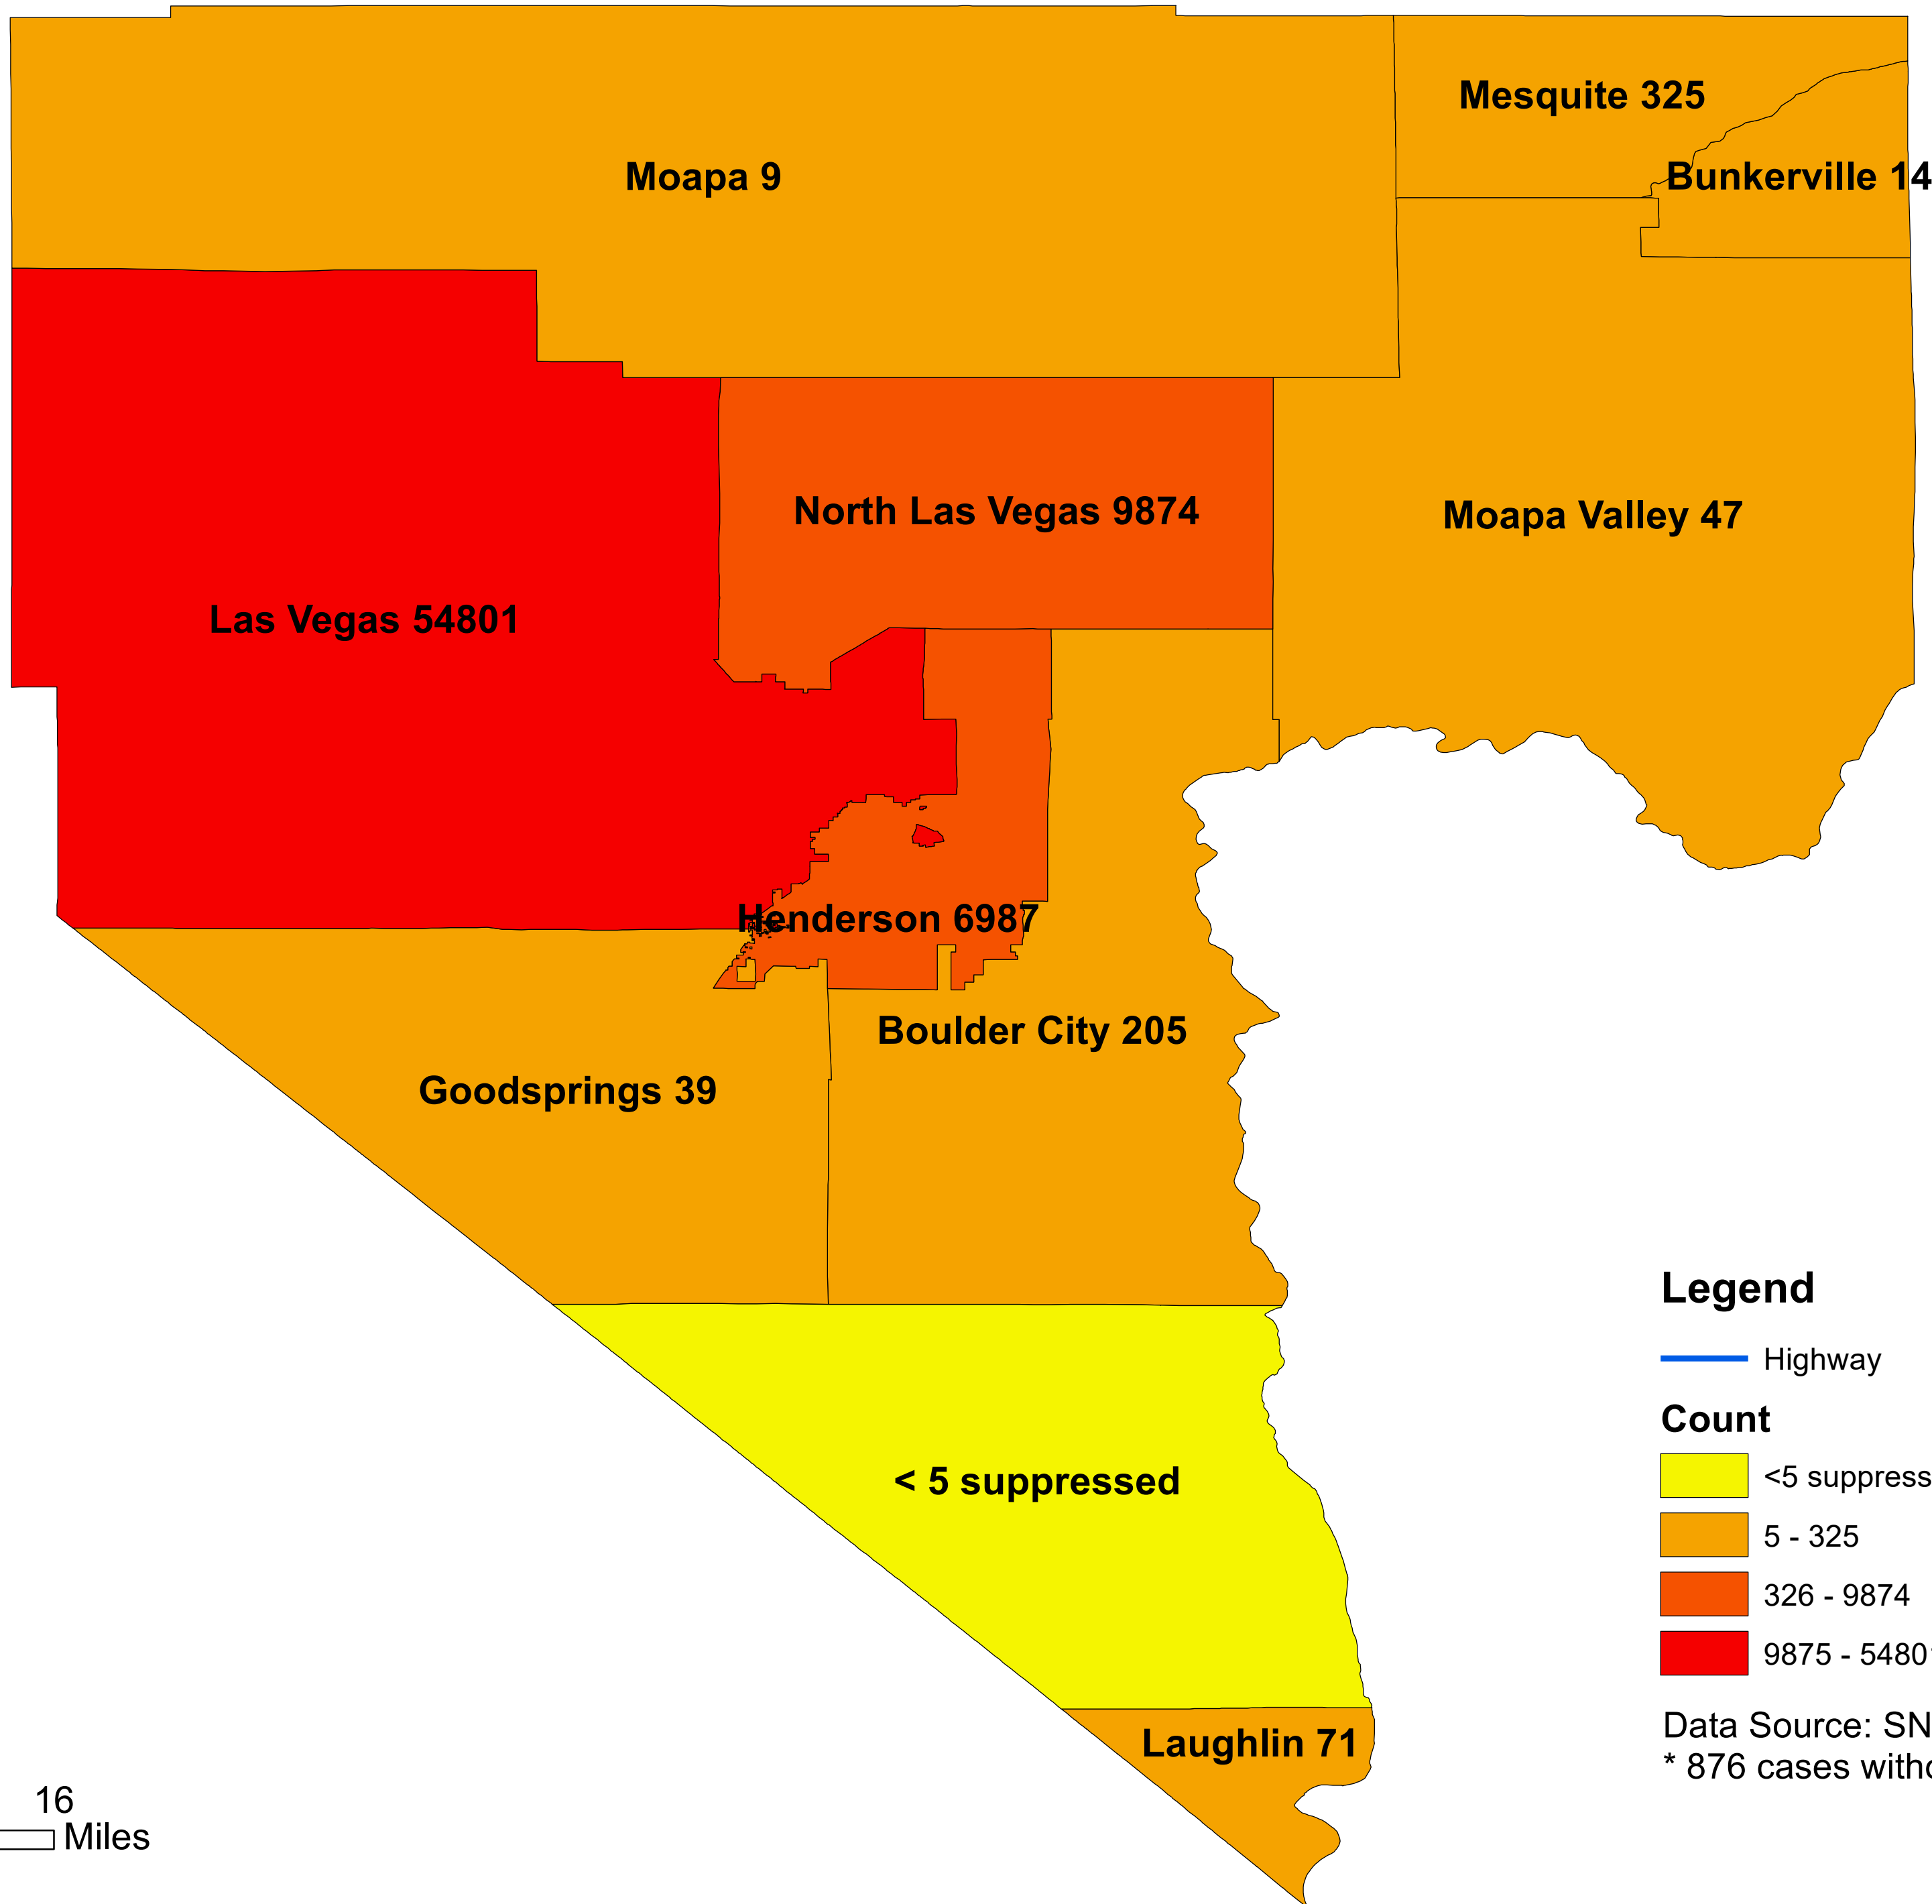

Number of COVID-19 cases by city in Clark county (10.15.2020)

Legend

— Highway

Count

<5 suppressed

5 - 325

326 - 9874

9875 - 54801

Data Source: SNHD

* 876 cases without city information

0 4 8 16
Miles