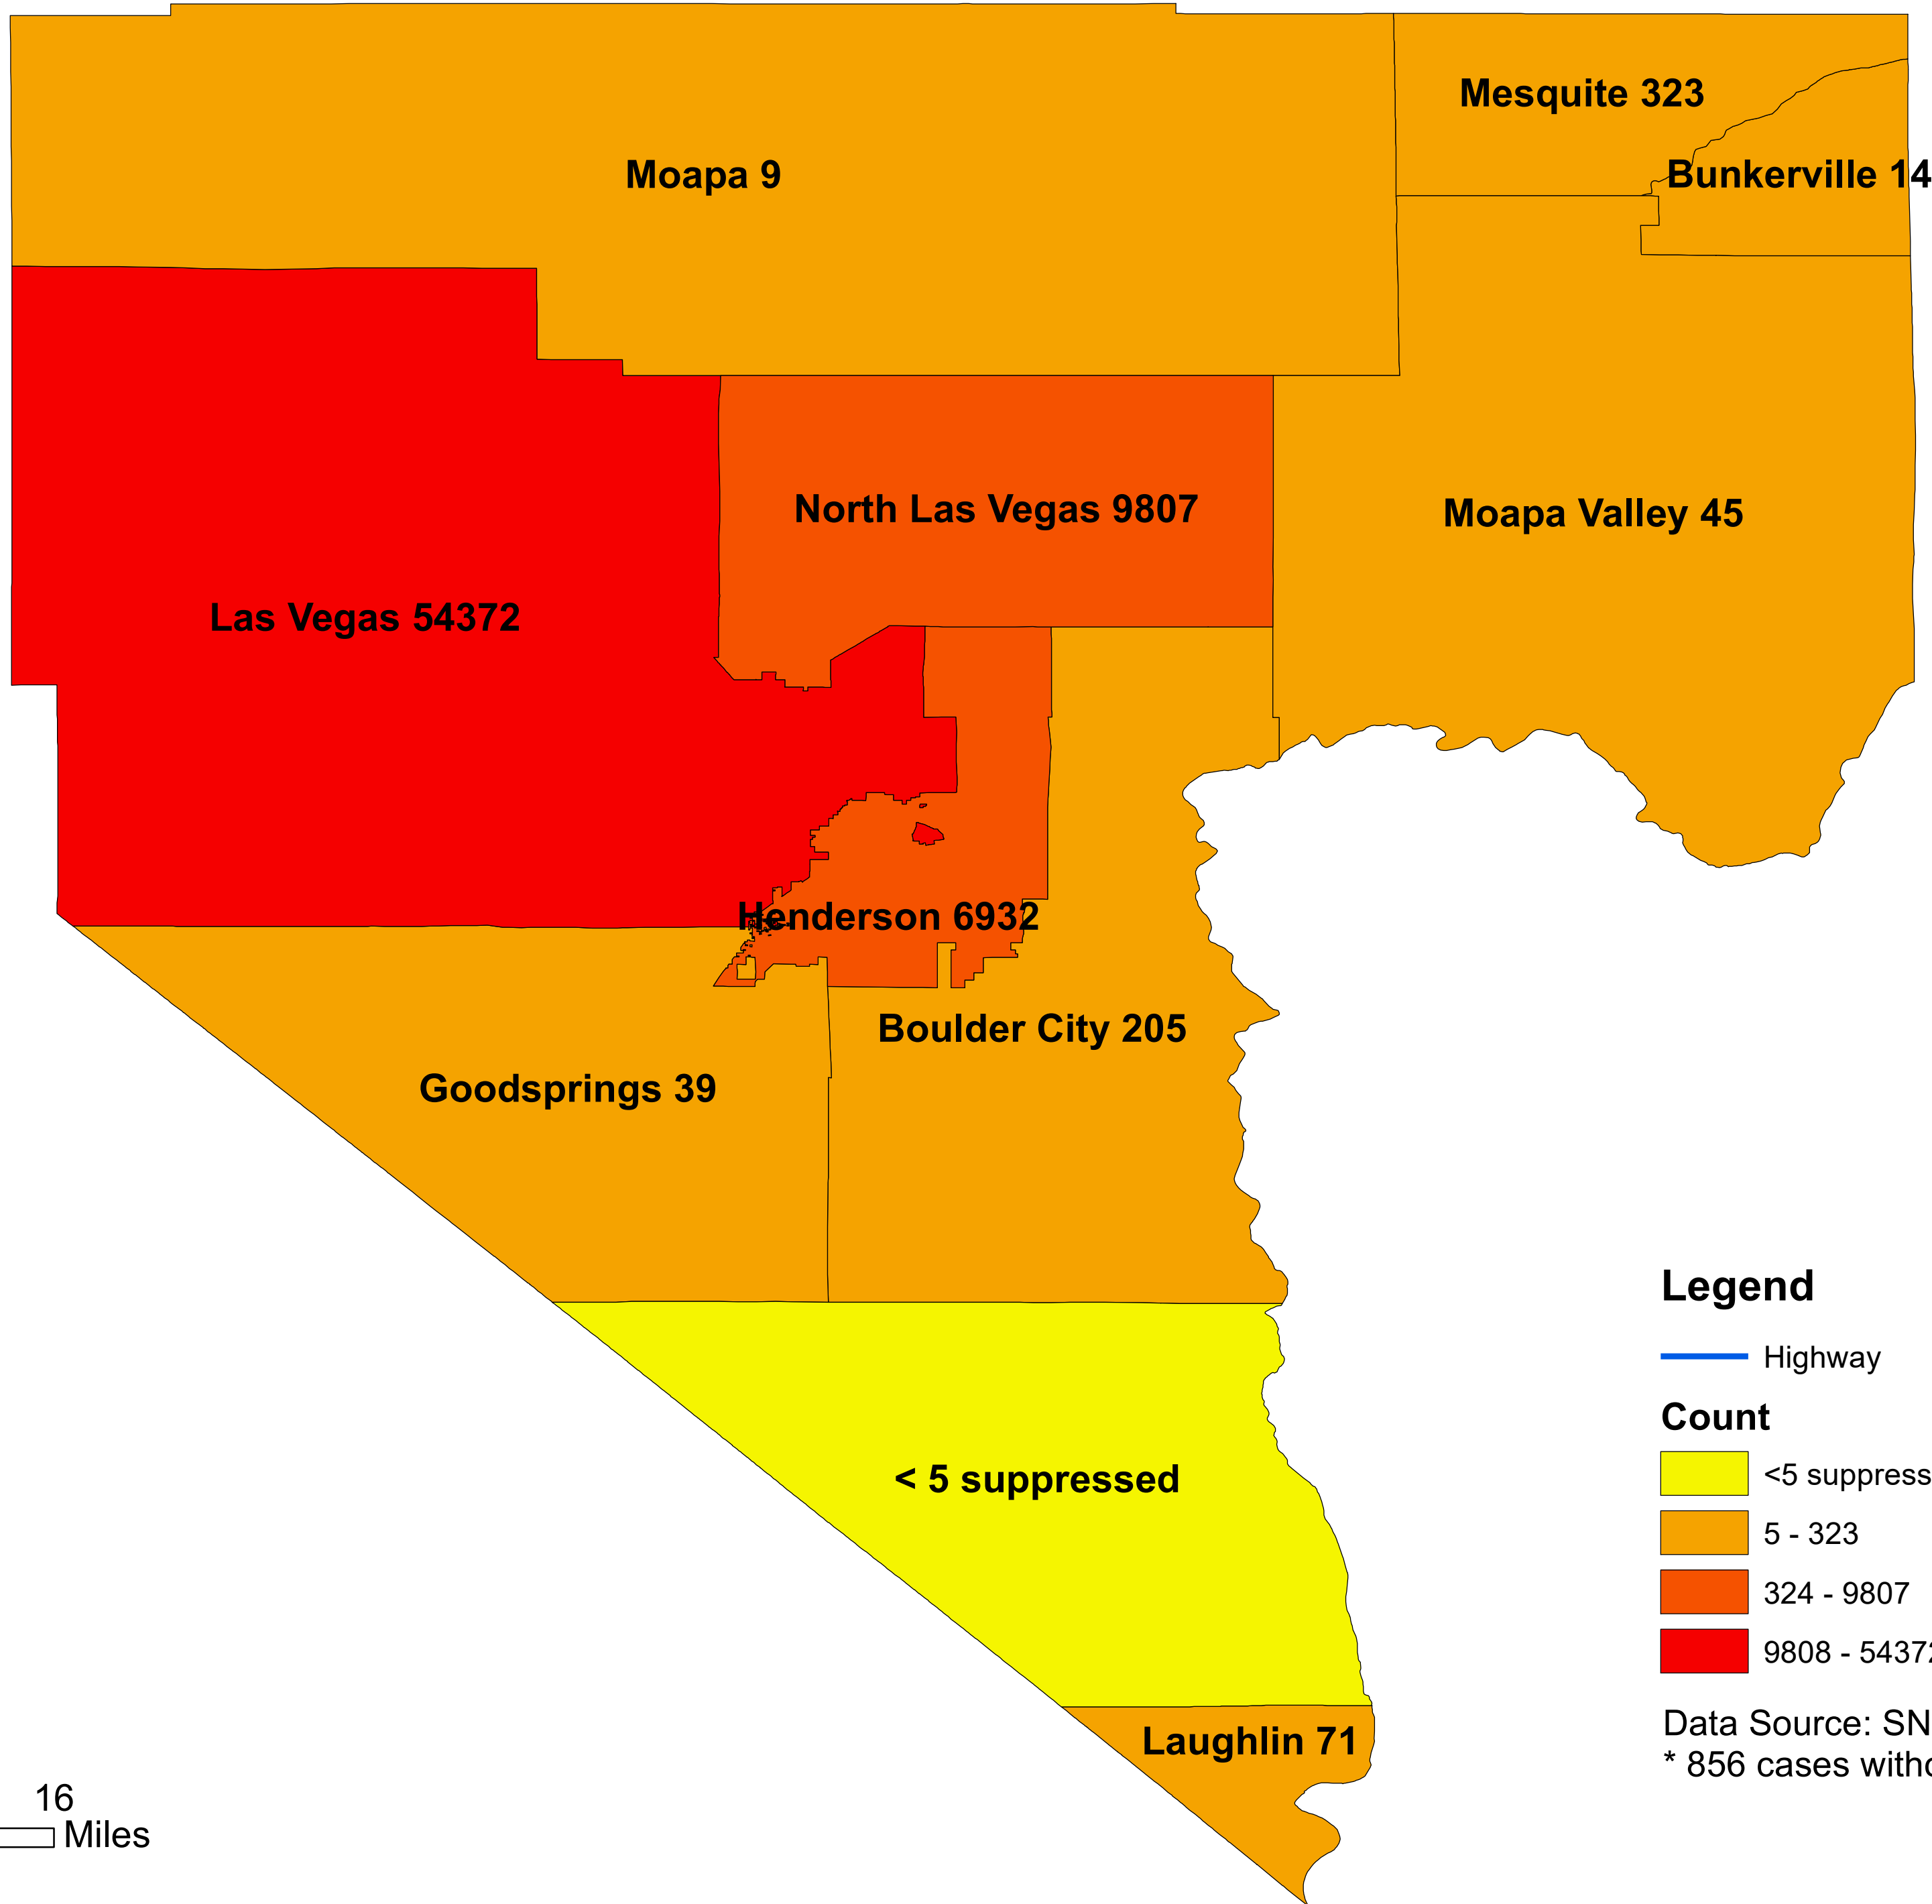

Number of COVID-19 cases by city in Clark county (10.14.2020)

Legend

— Highway

Count

<5 suppressed

5 - 323

324 - 9807

9808 - 54372

Data Source: SNHD

* 856 cases without city information

0 4 8 16
Miles