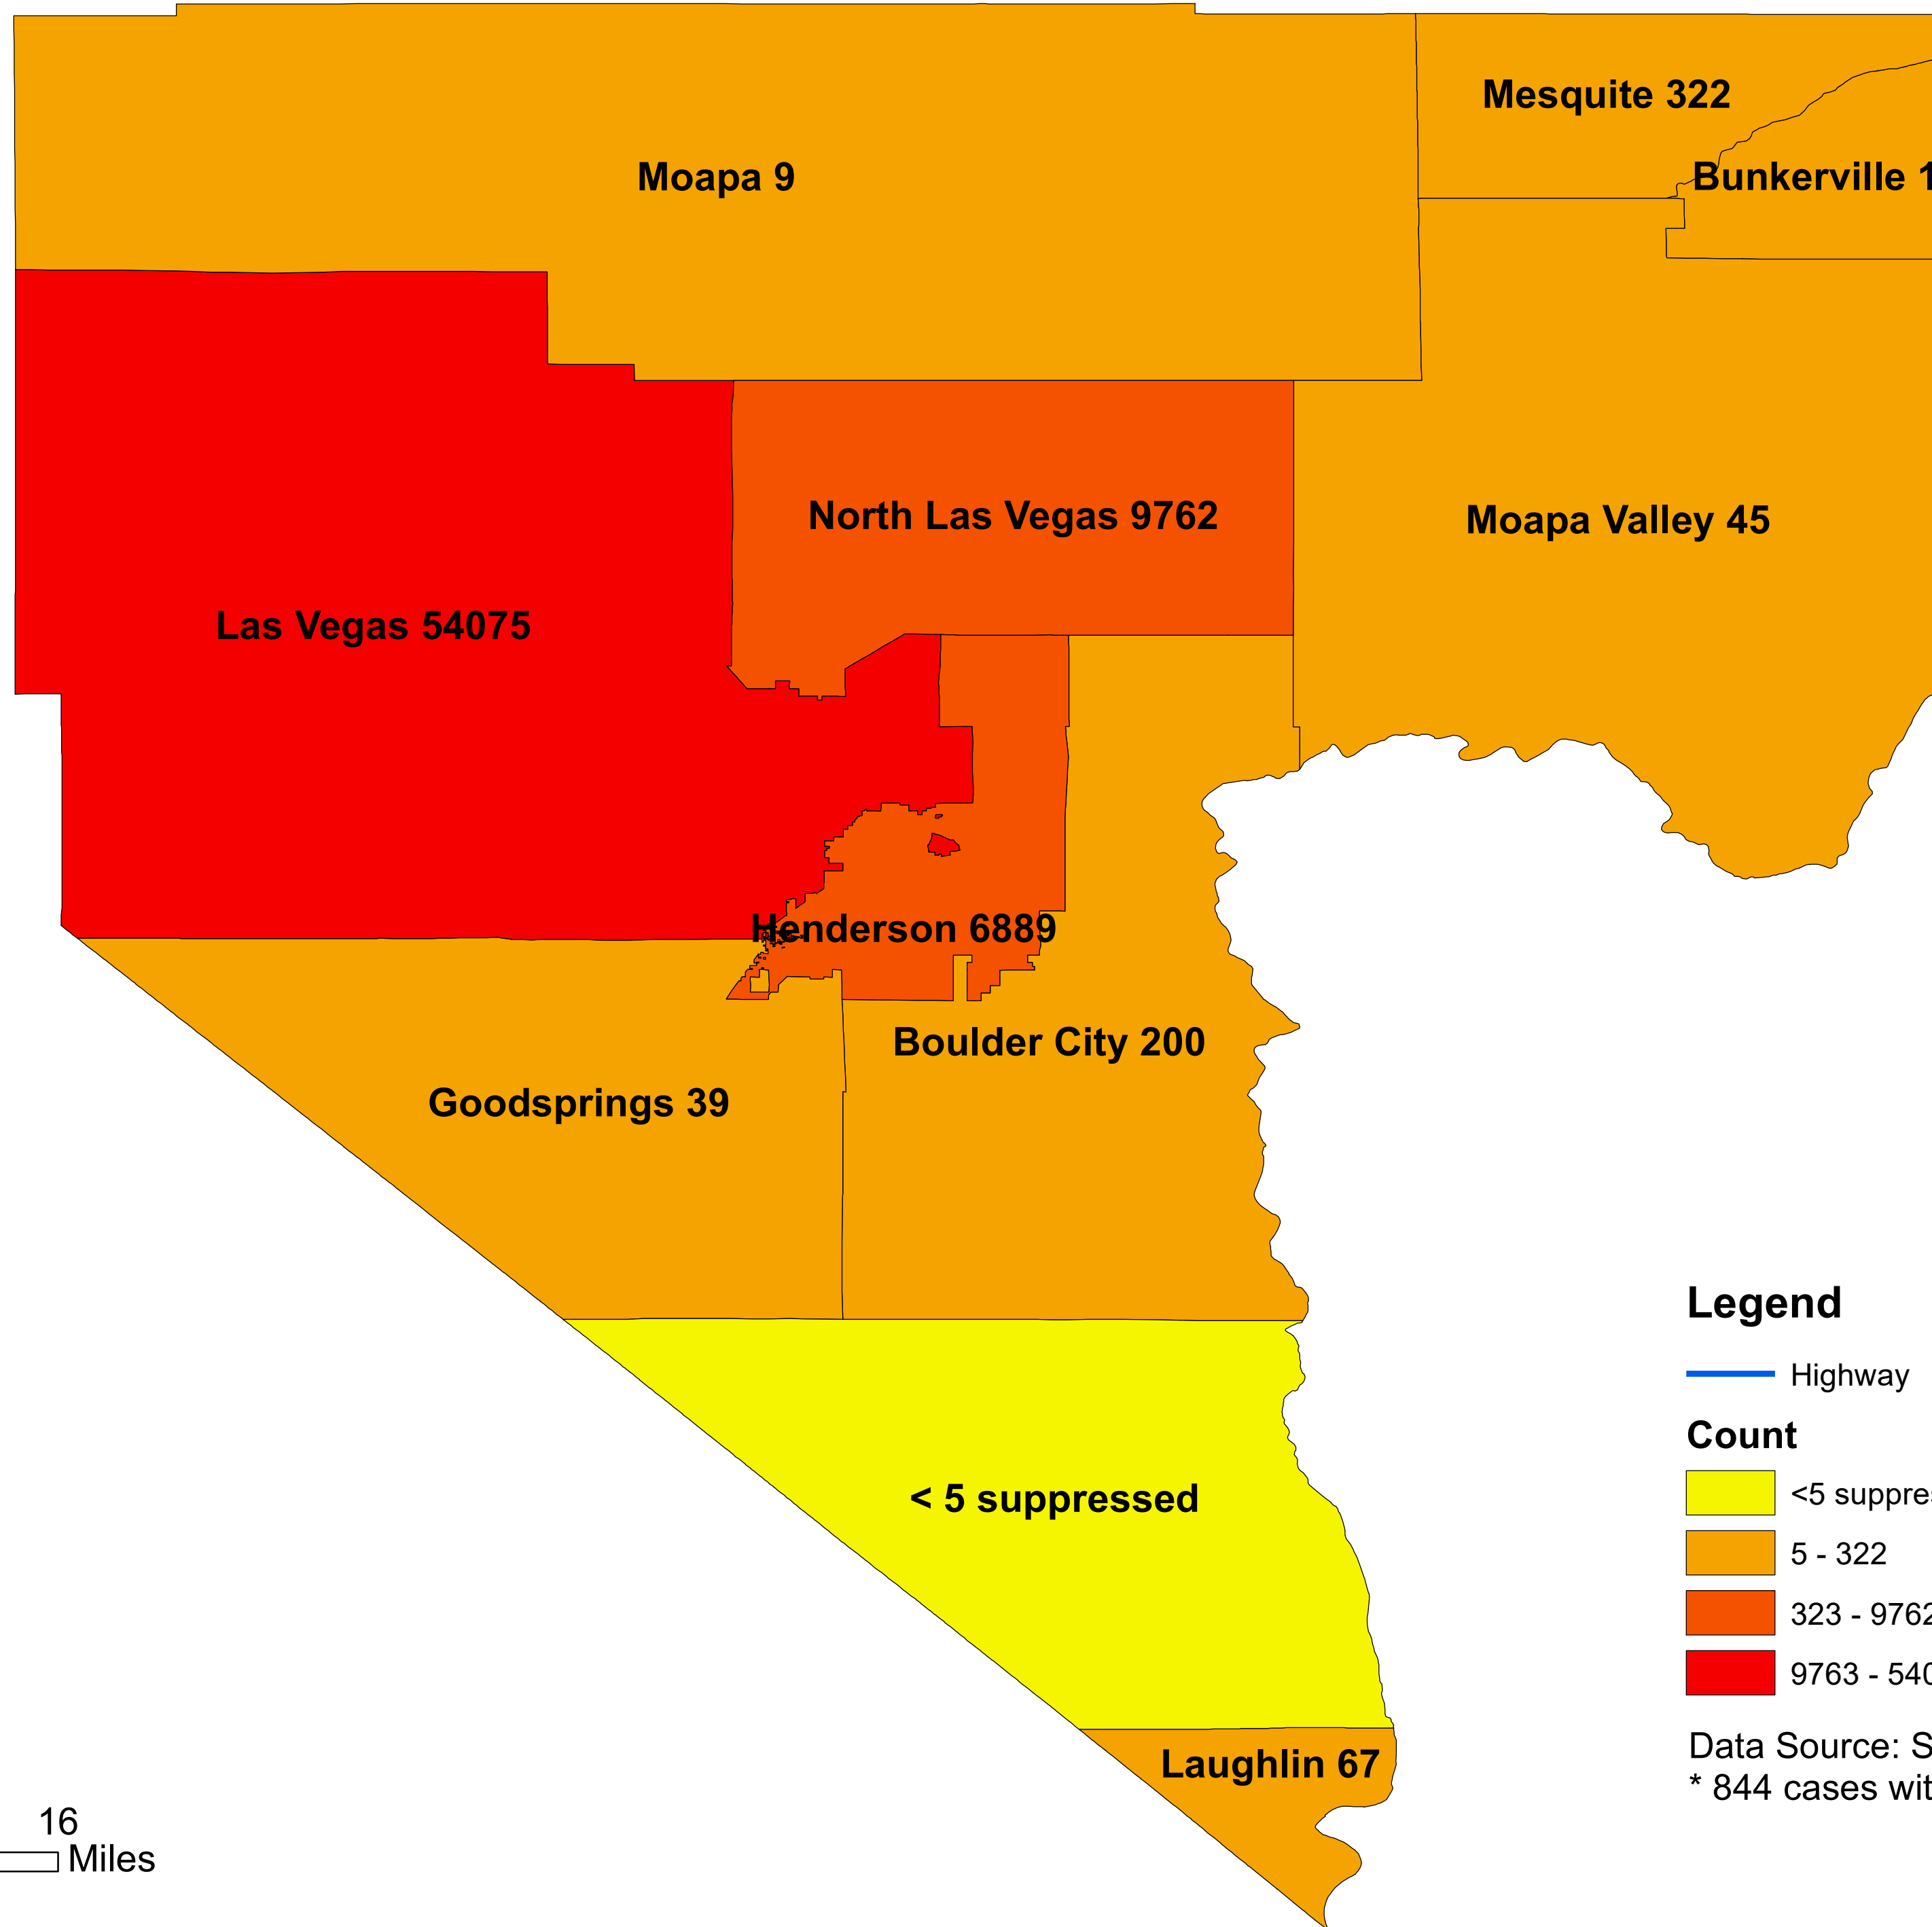

Number of COVID-19 cases by city in Clark county (10.13.2020)

Legend

— Highway

Count

<5 suppressed

5 - 322

323 - 9762

9763 - 54075

Data Source: SNHD

* 844 cases without city information

0 4 8 16
Miles