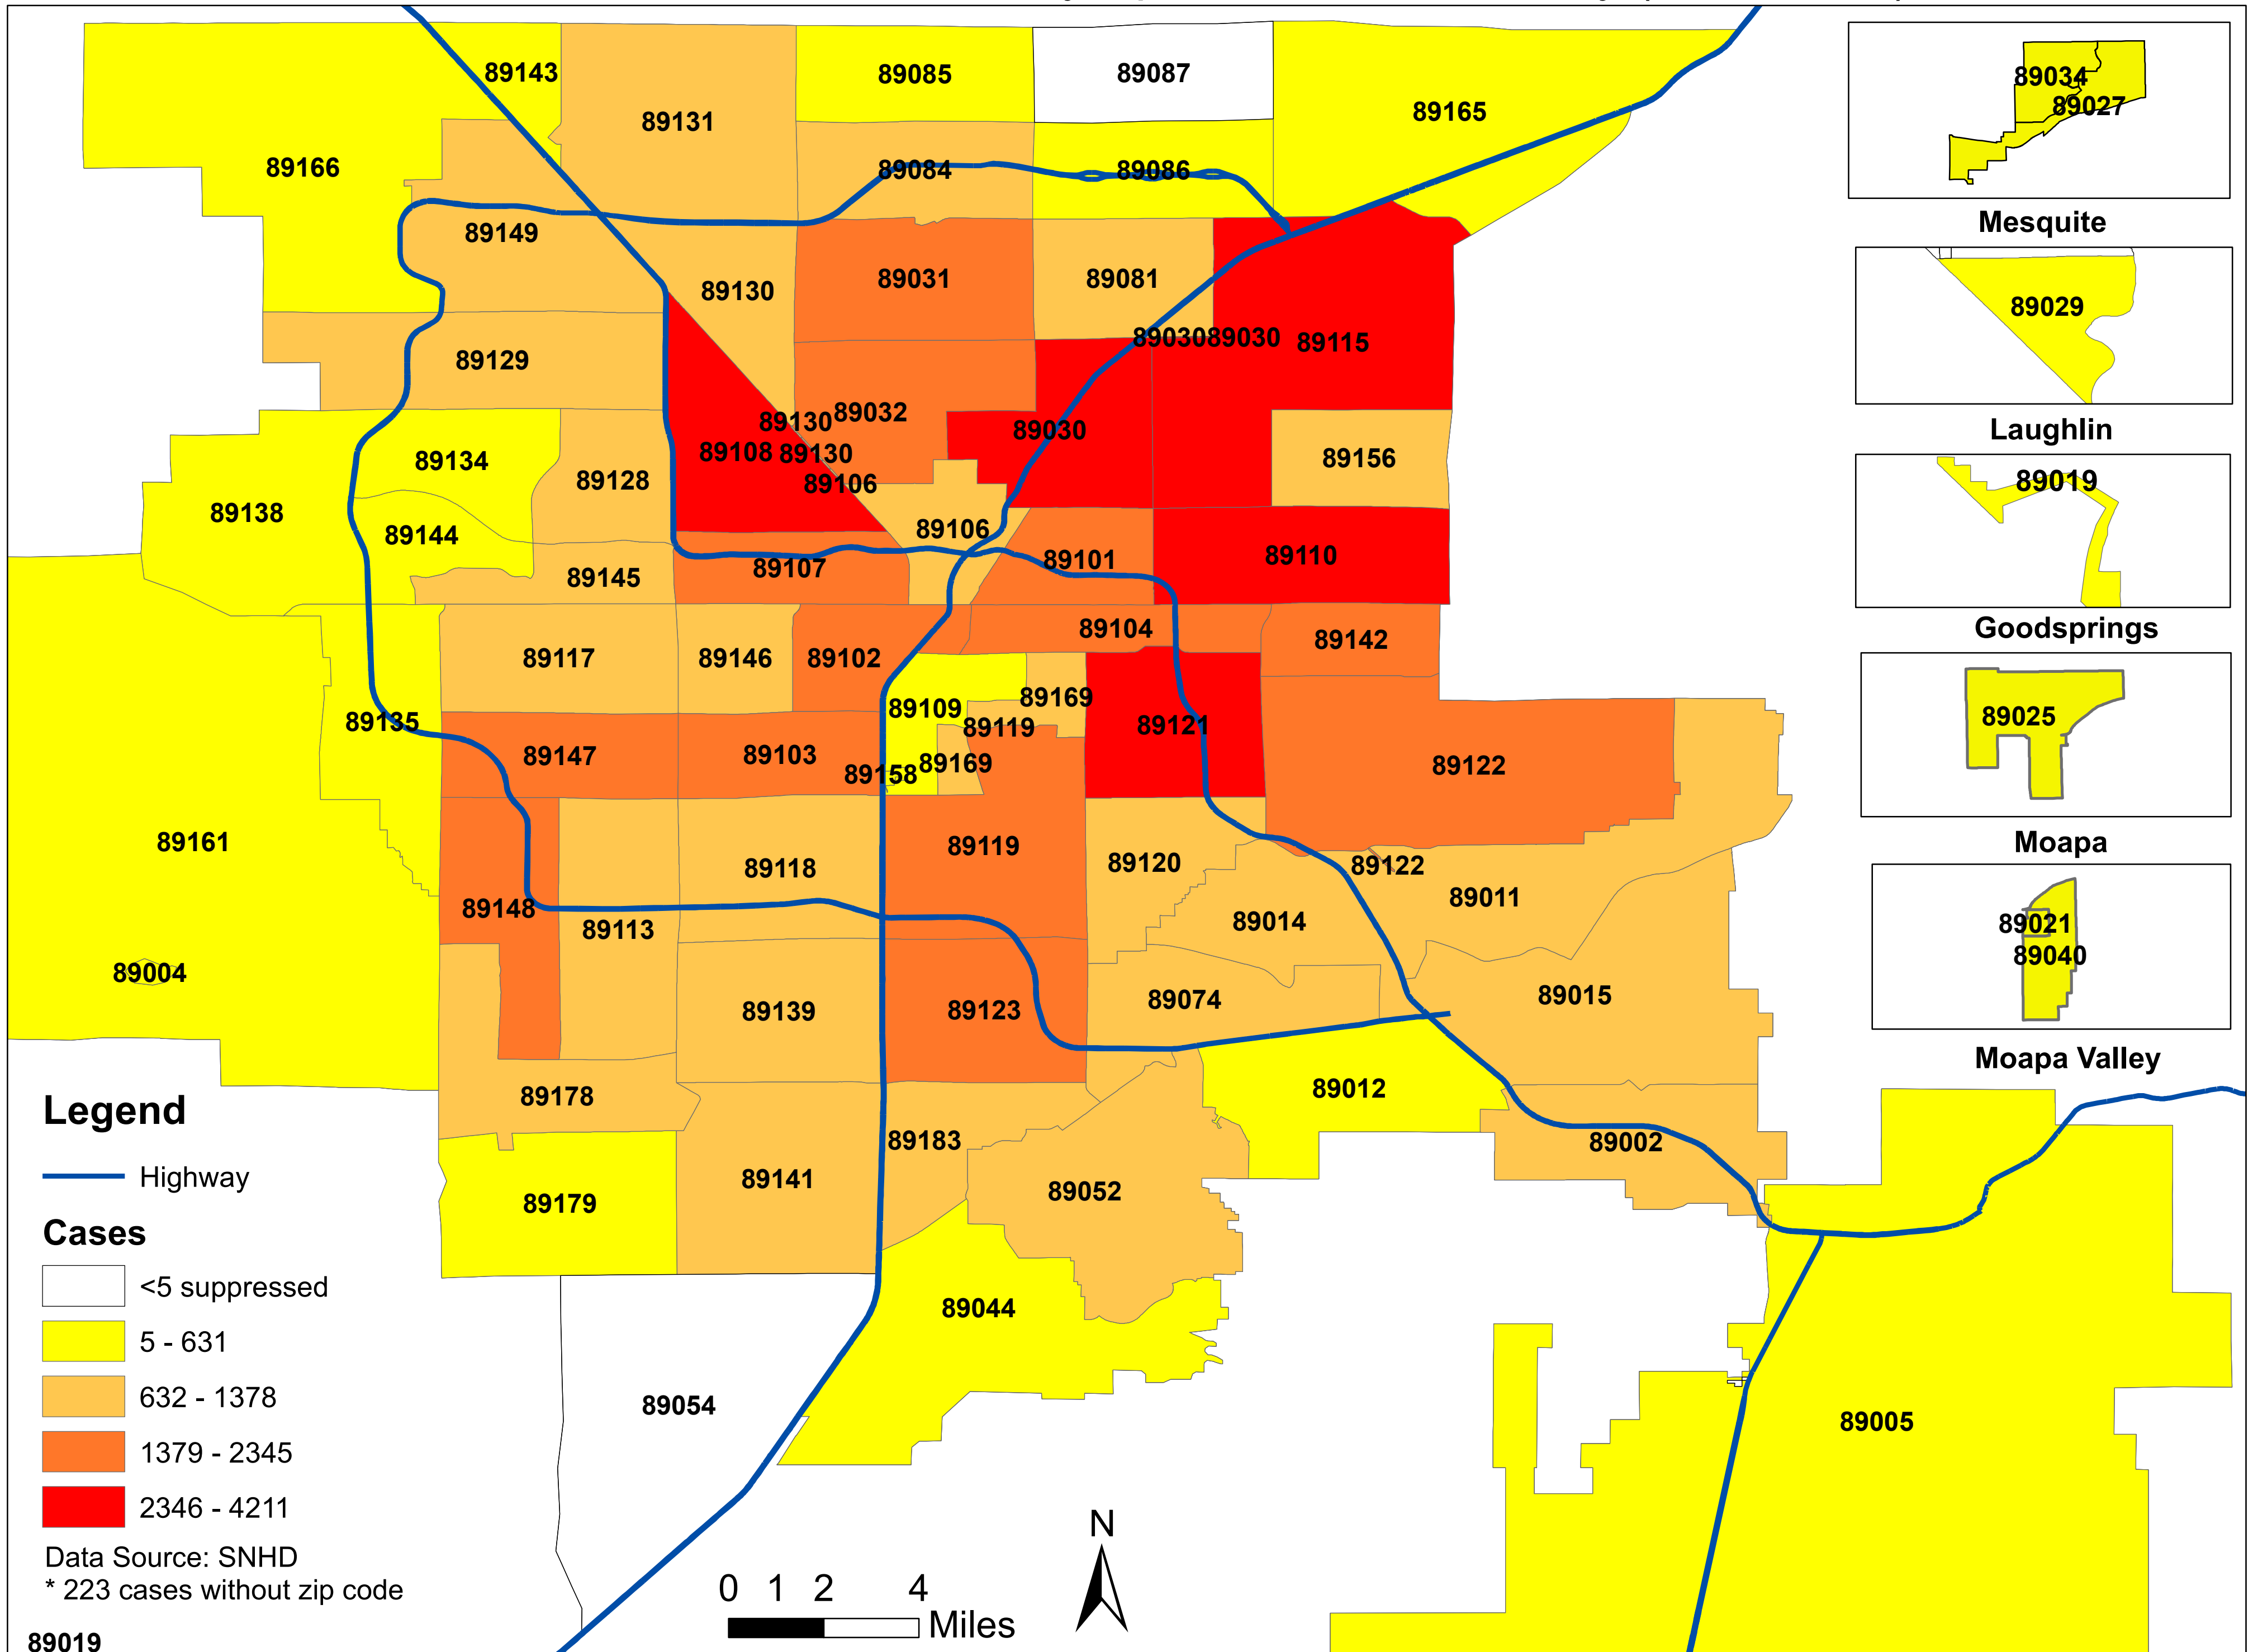

# Number of COVID-19 cases by zip code in Clark county (10.11.2020)

**Note: More than 5 cases reported from 89124**