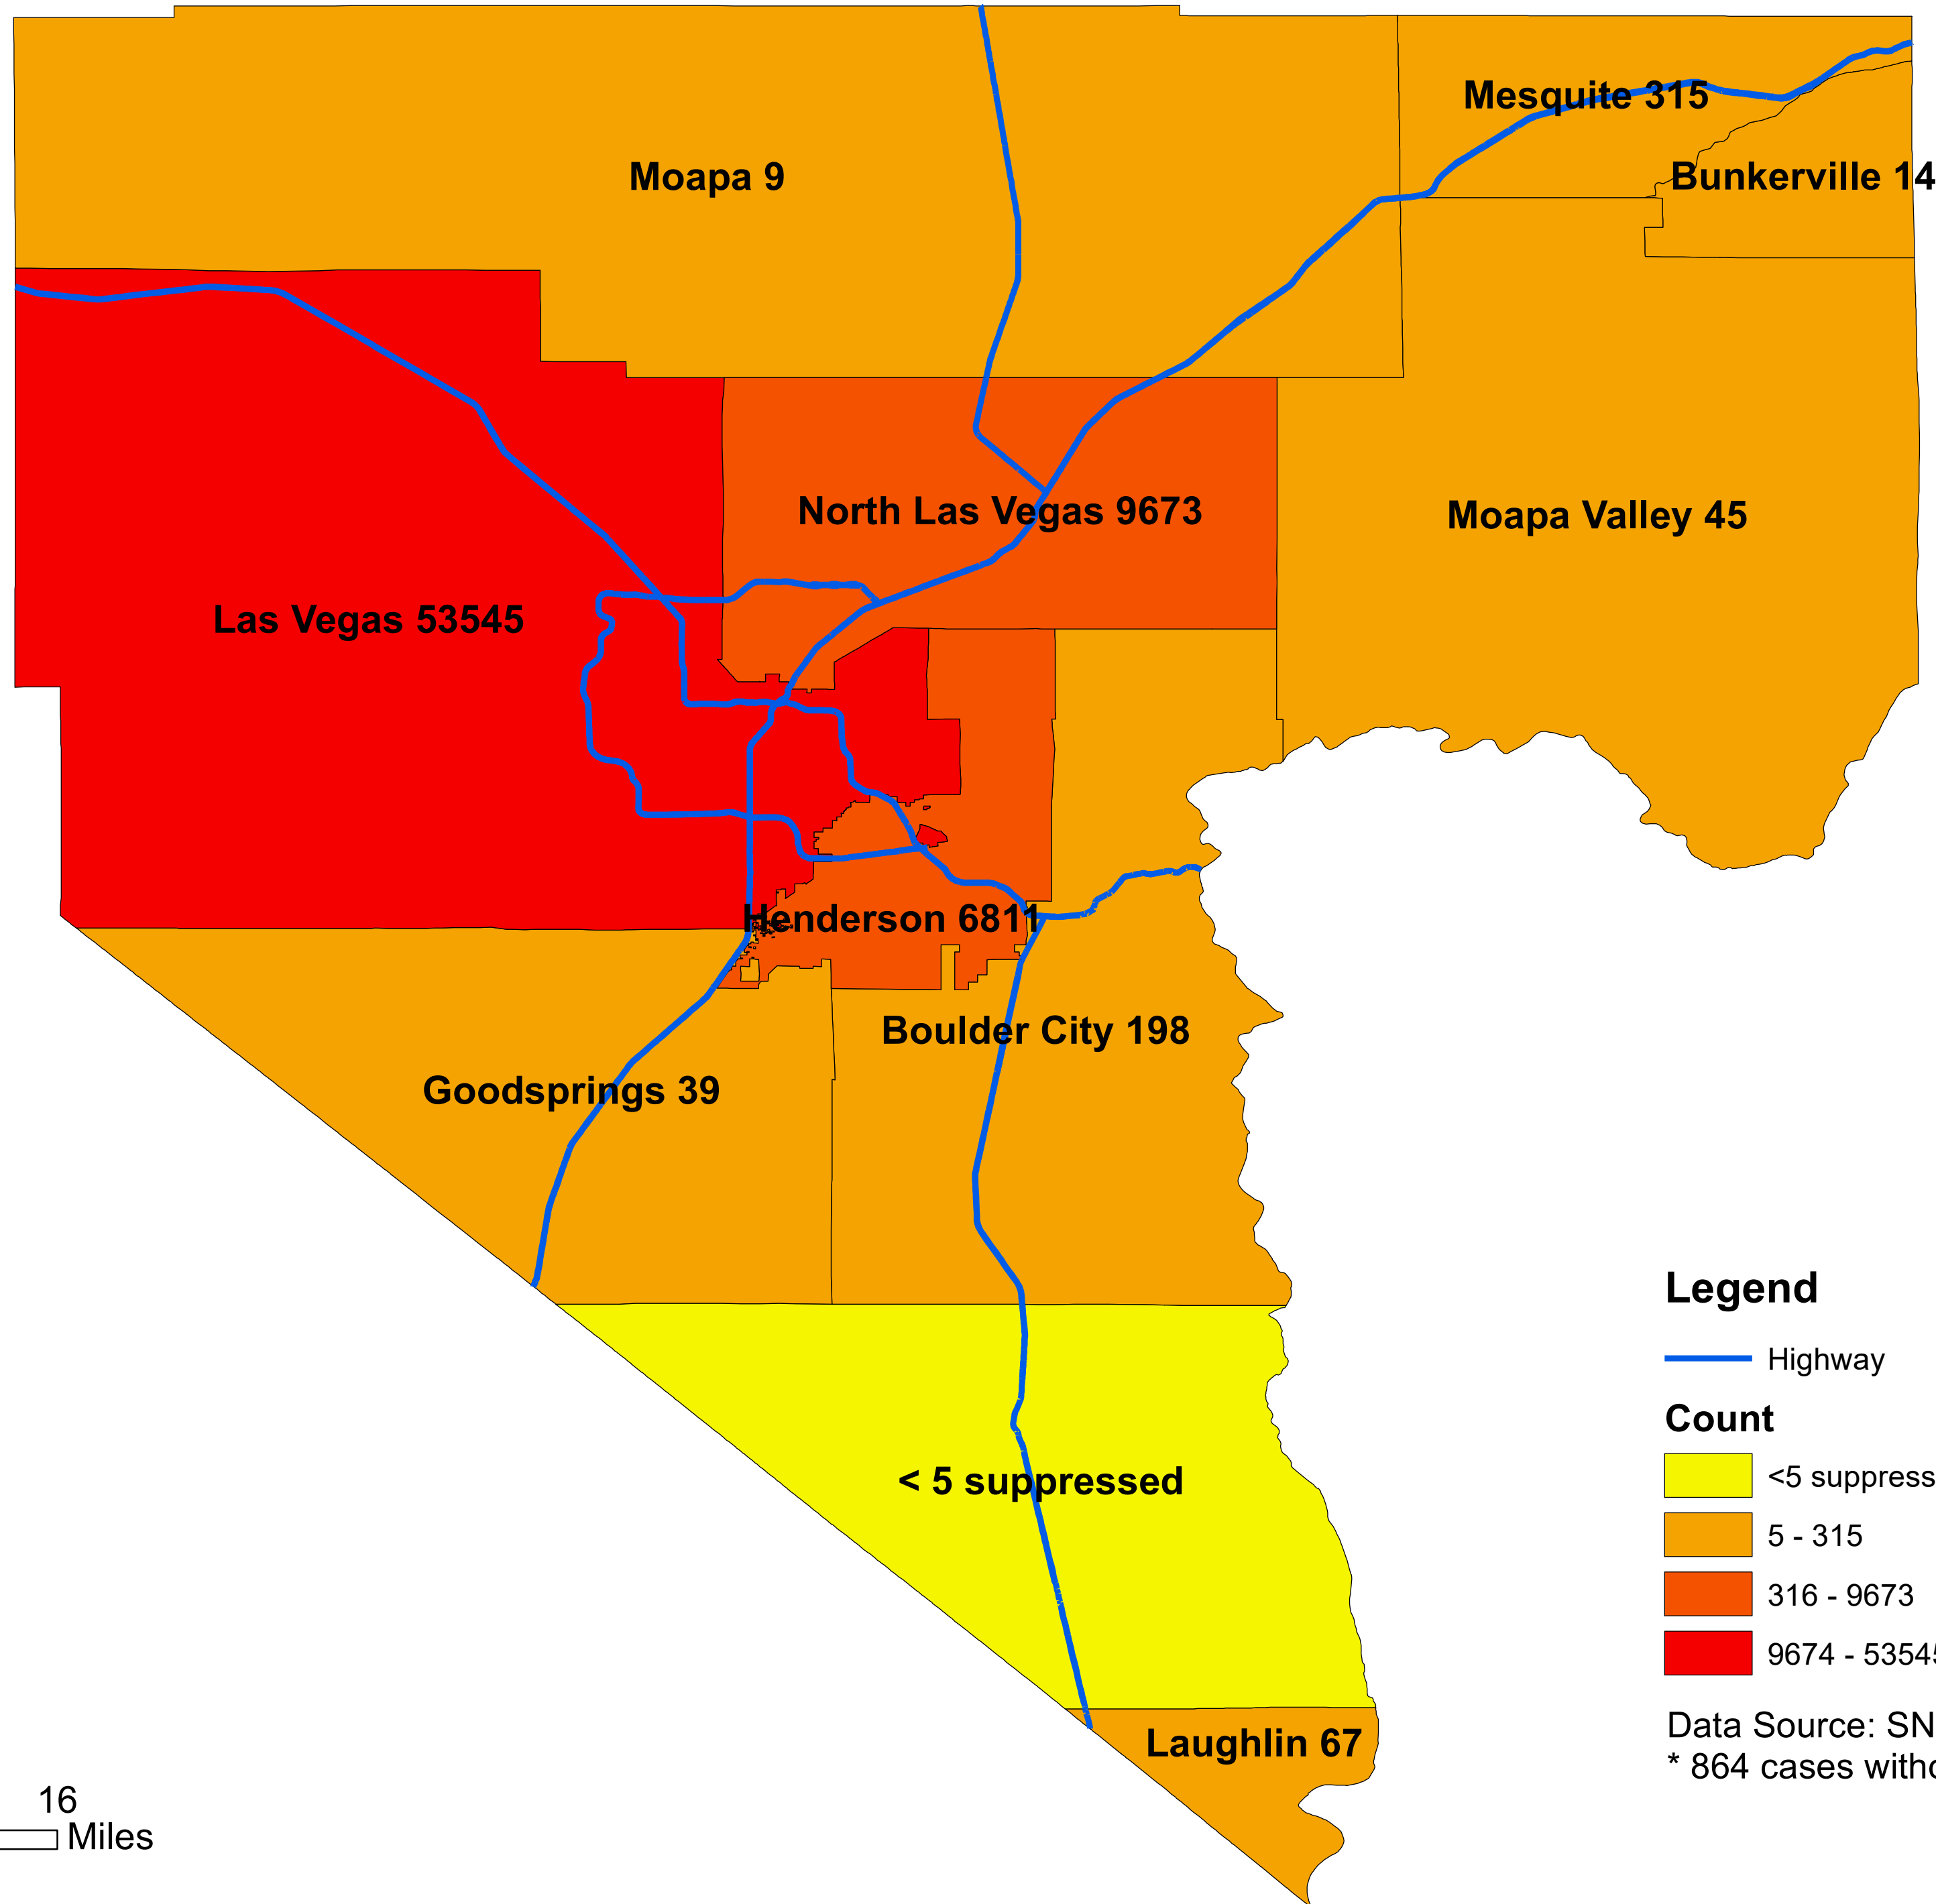

# Number of COVID-19 cases by city in Clark county (10.11.2020)

## Legend

— Highway

### Count

<5 suppressed

5 - 315

316 - 9673

9674 - 53545

Data Source: SNHD

\* 864 cases without city information

0 4 8 16  
Miles