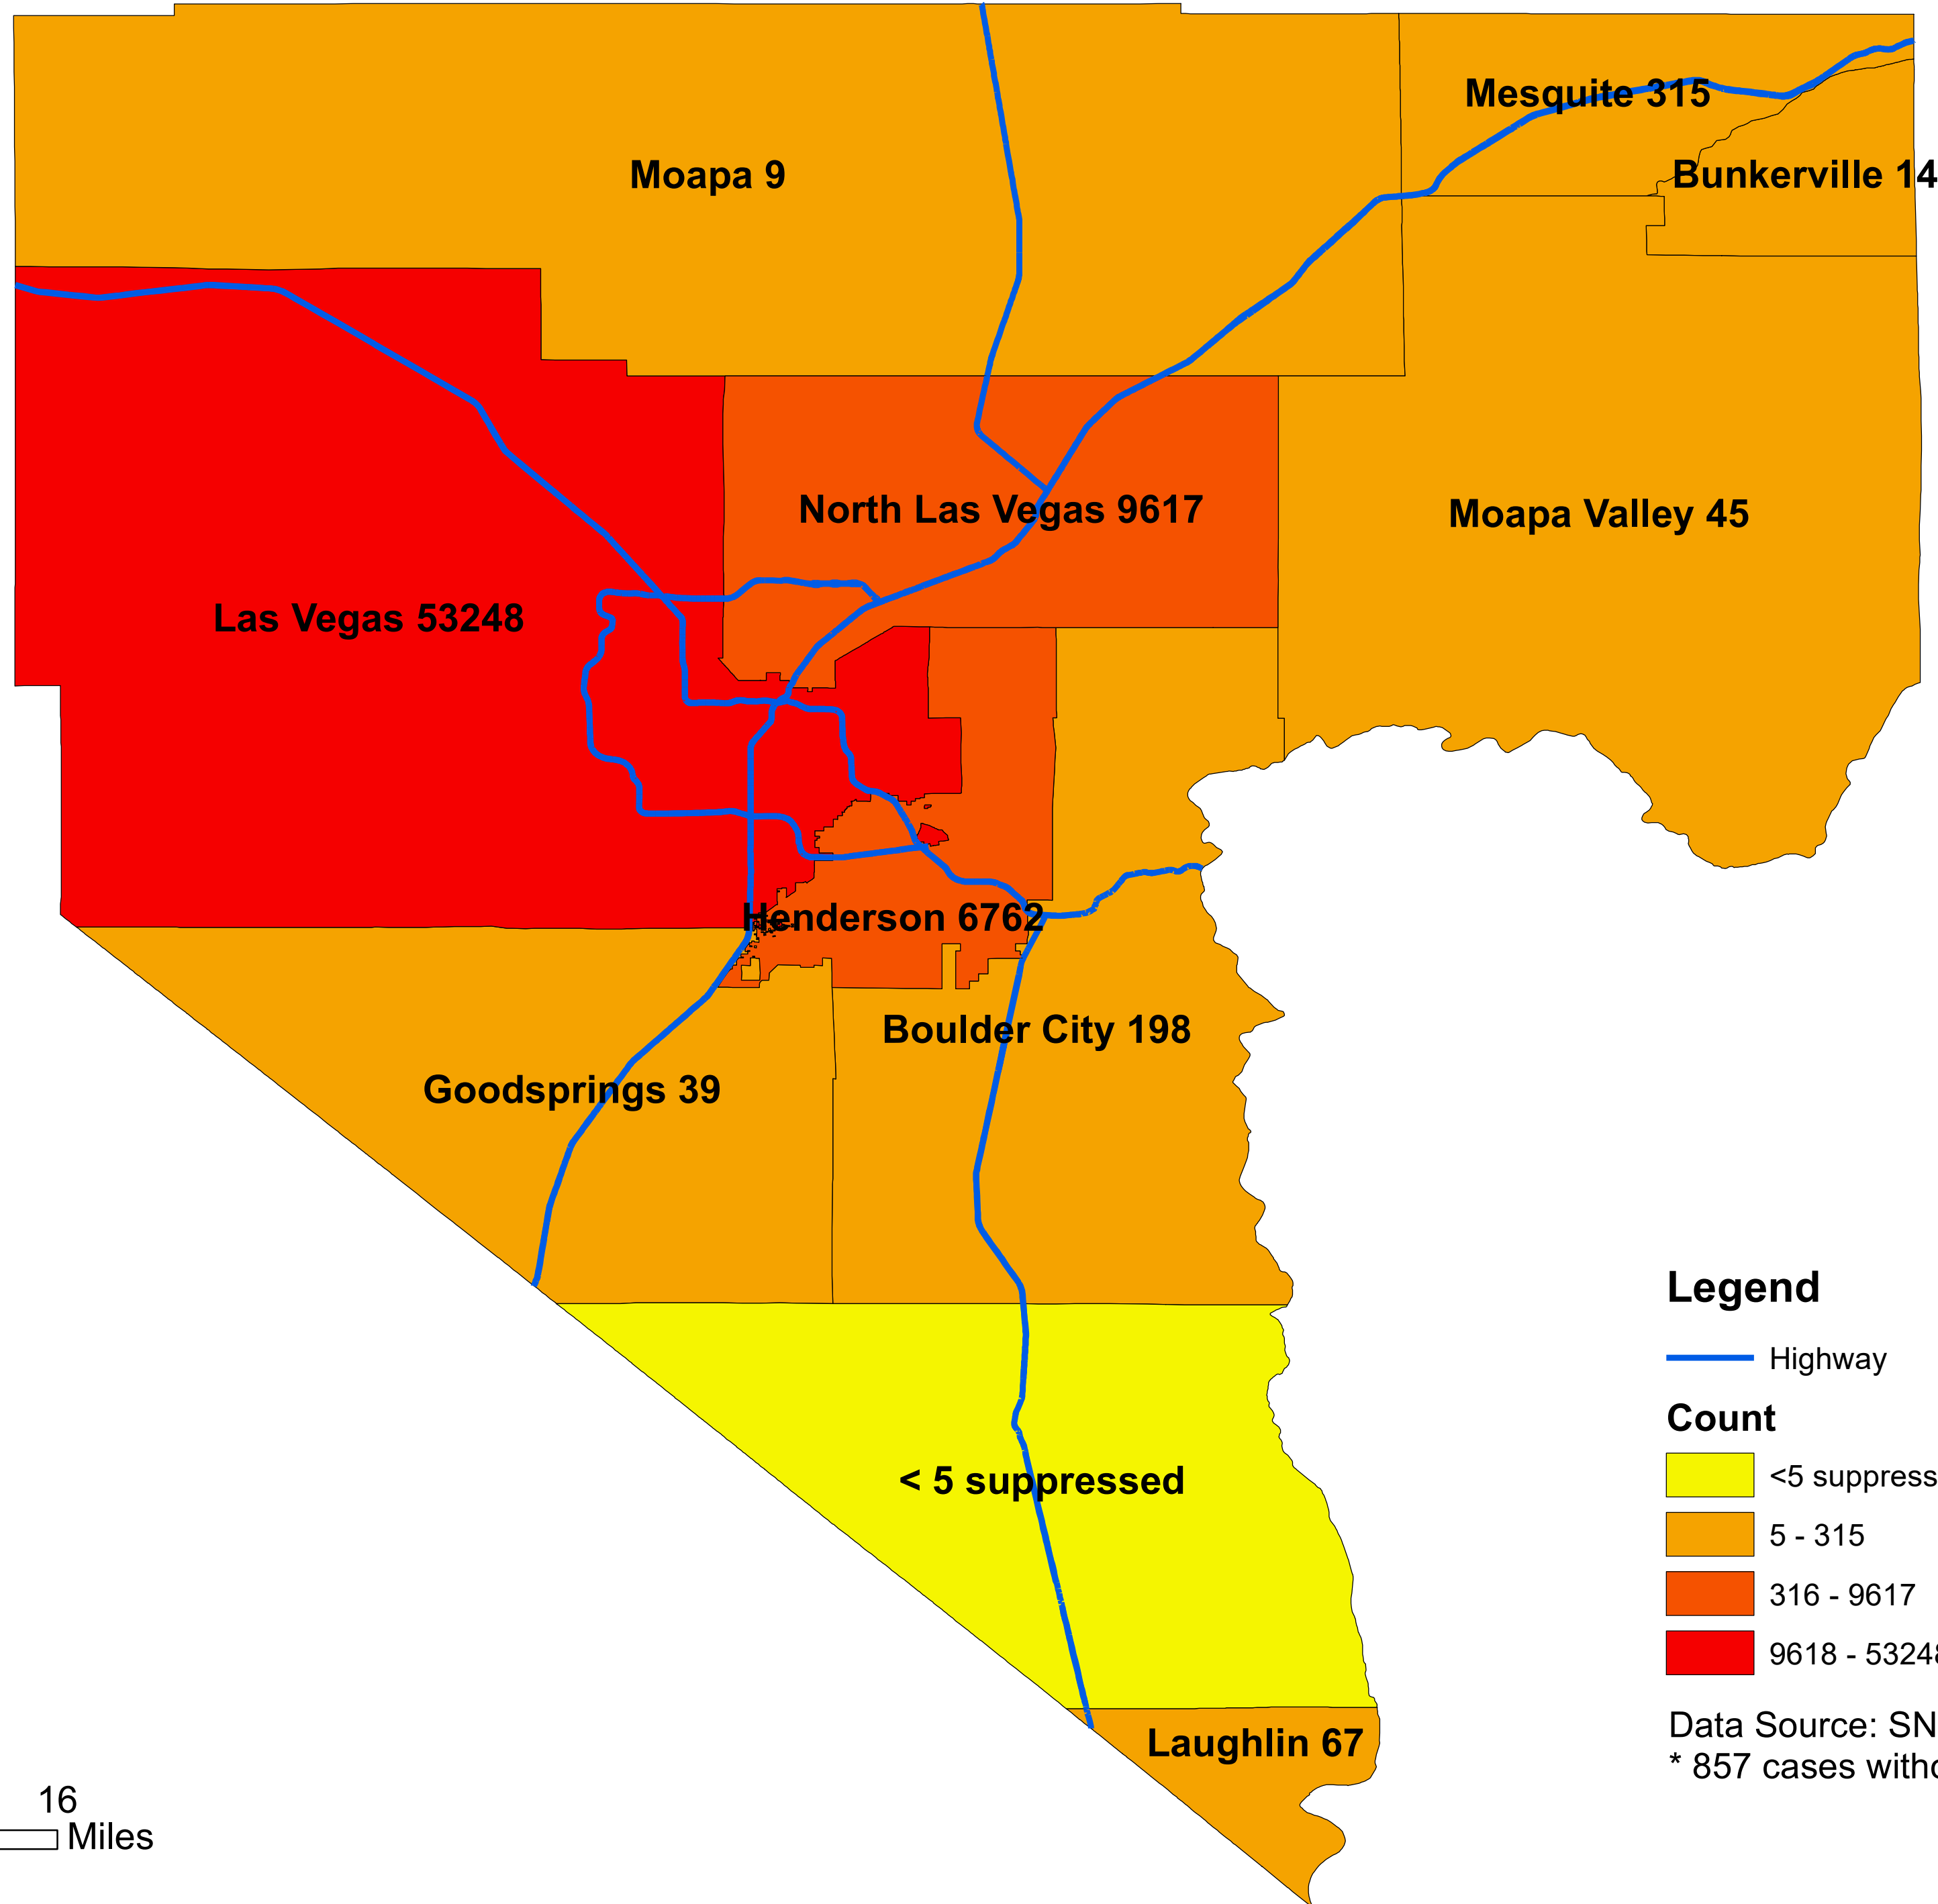

Number of COVID-19 cases by city in Clark county (10.10.2020)

Legend

— Highway

Count

<5 suppressed

5 - 315

316 - 9617

9618 - 53248

Data Source: SNHD

* 857 cases without city information

0 4 8 16
Miles