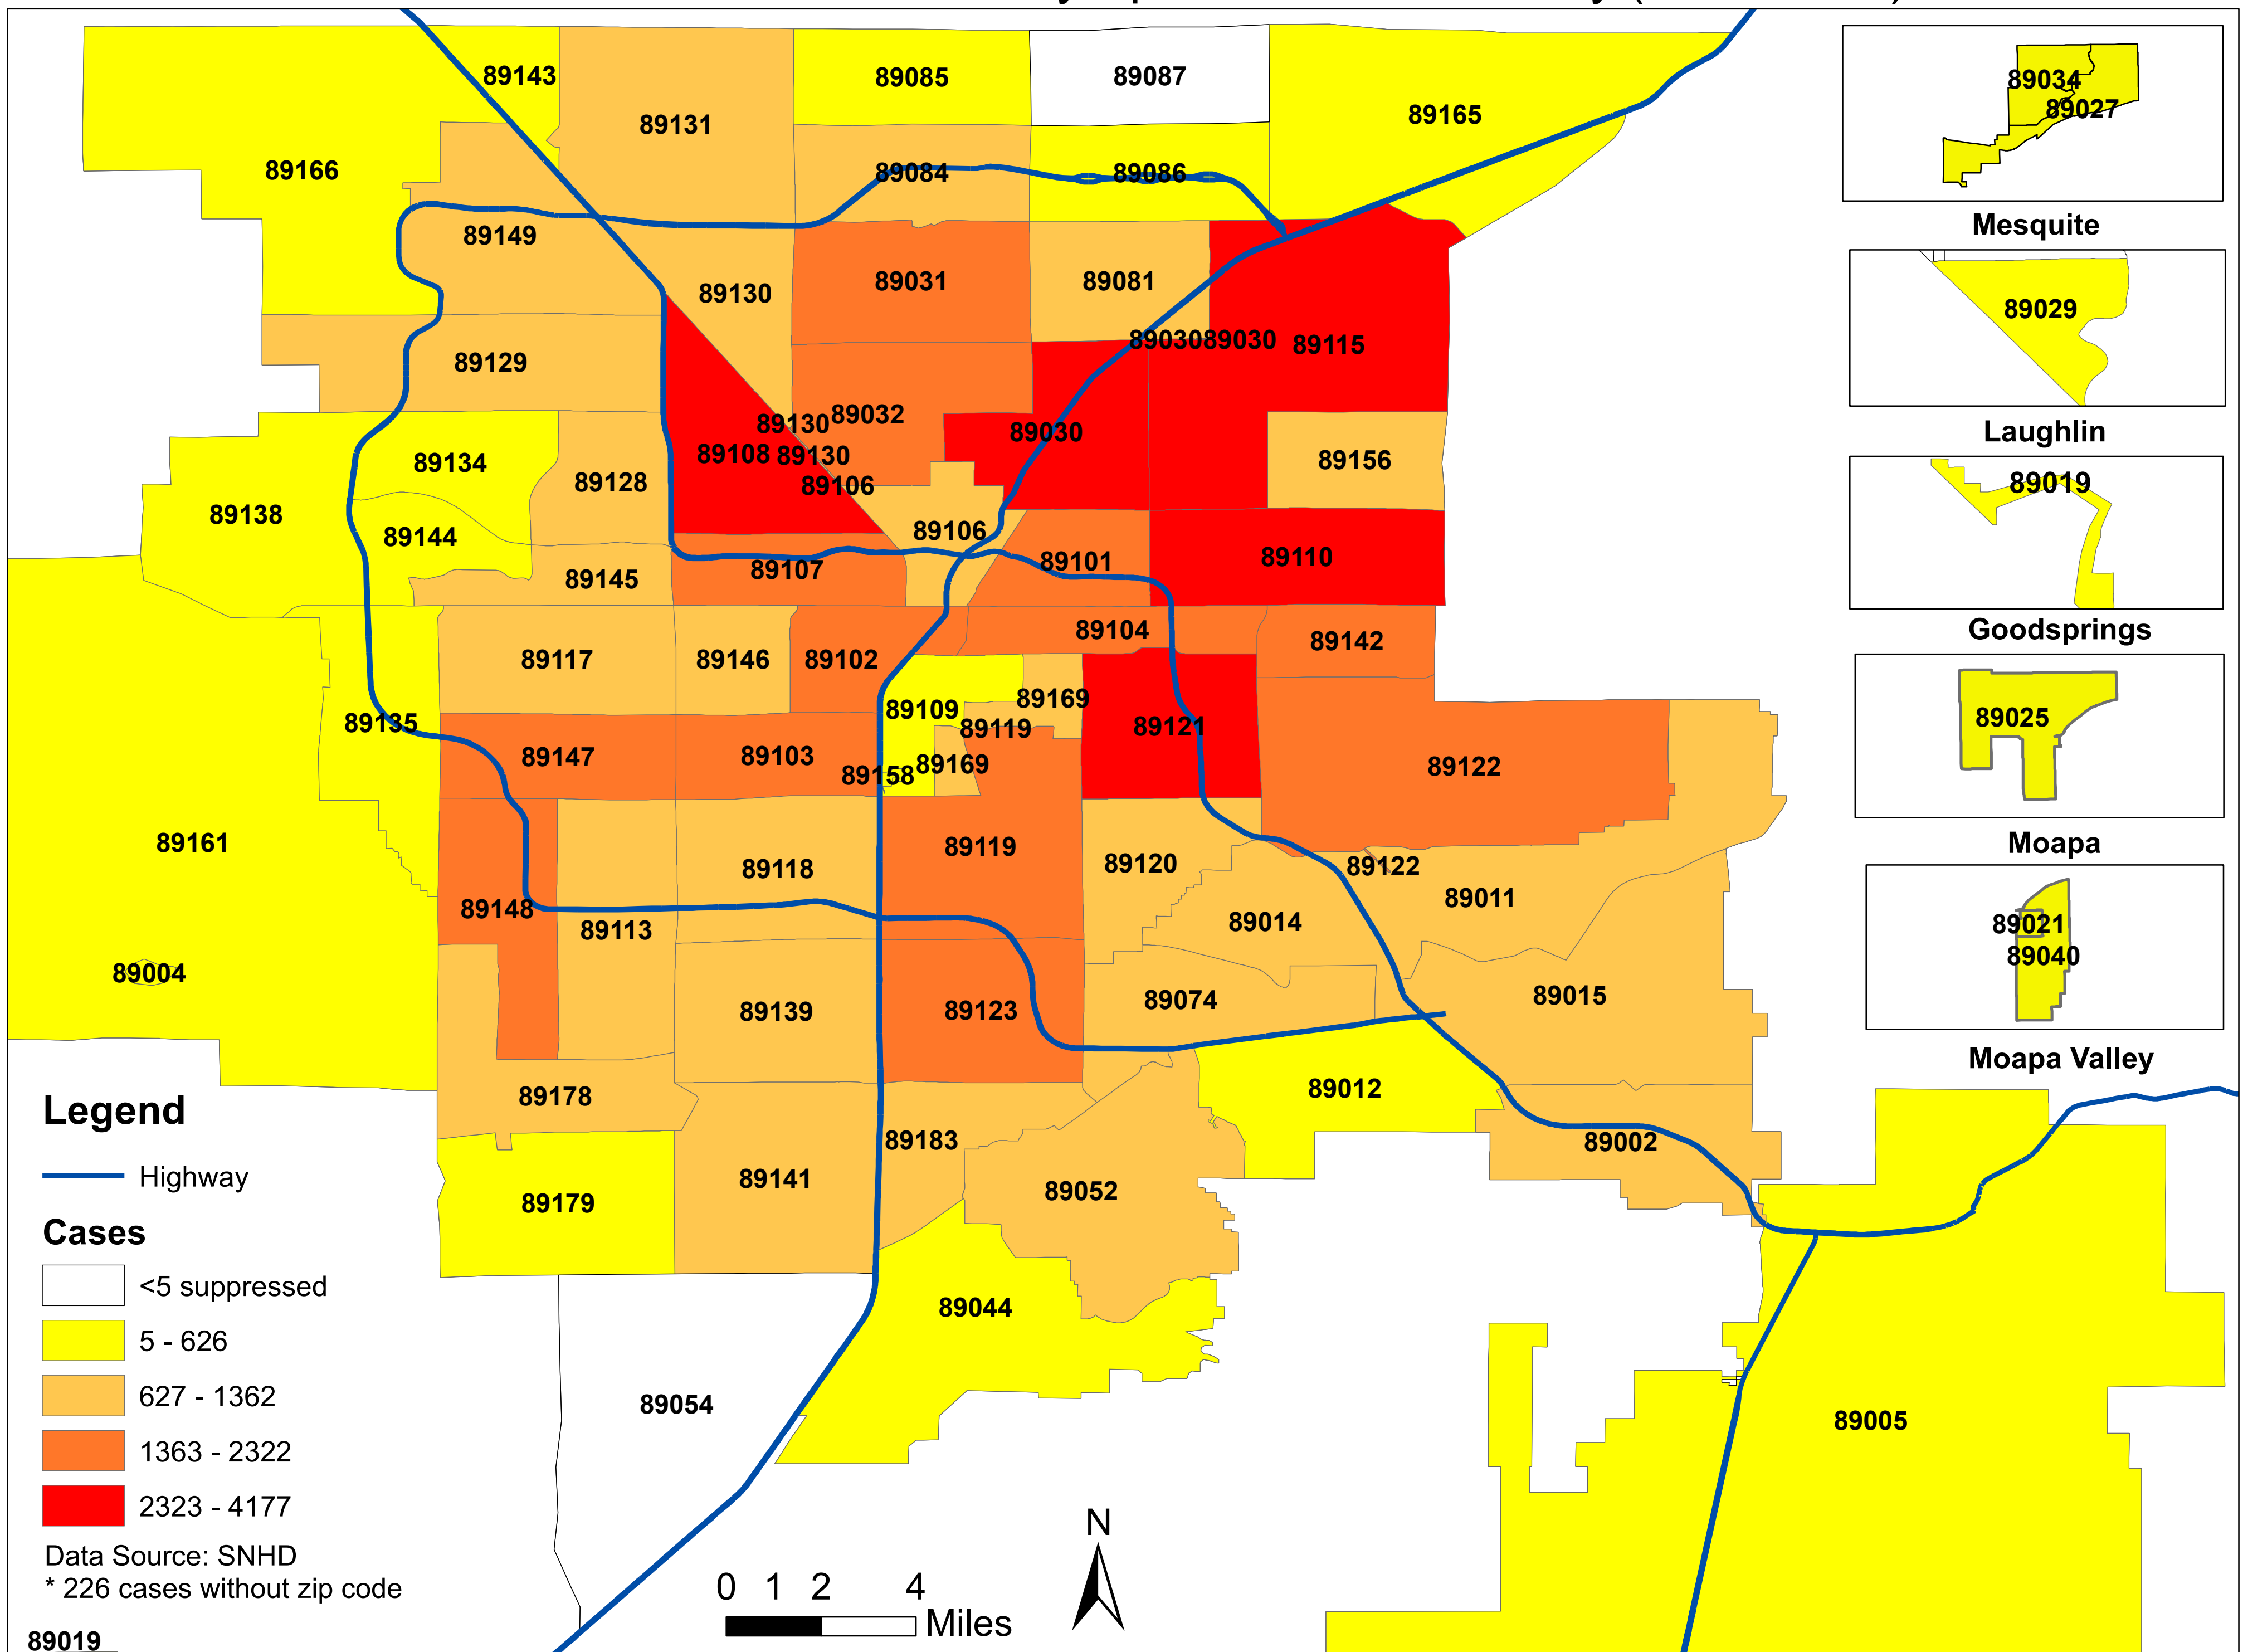

# Number of COVID-19 cases by zip code in Clark county (10.09.2020)

**Note: More than 5 cases reported from 89124**