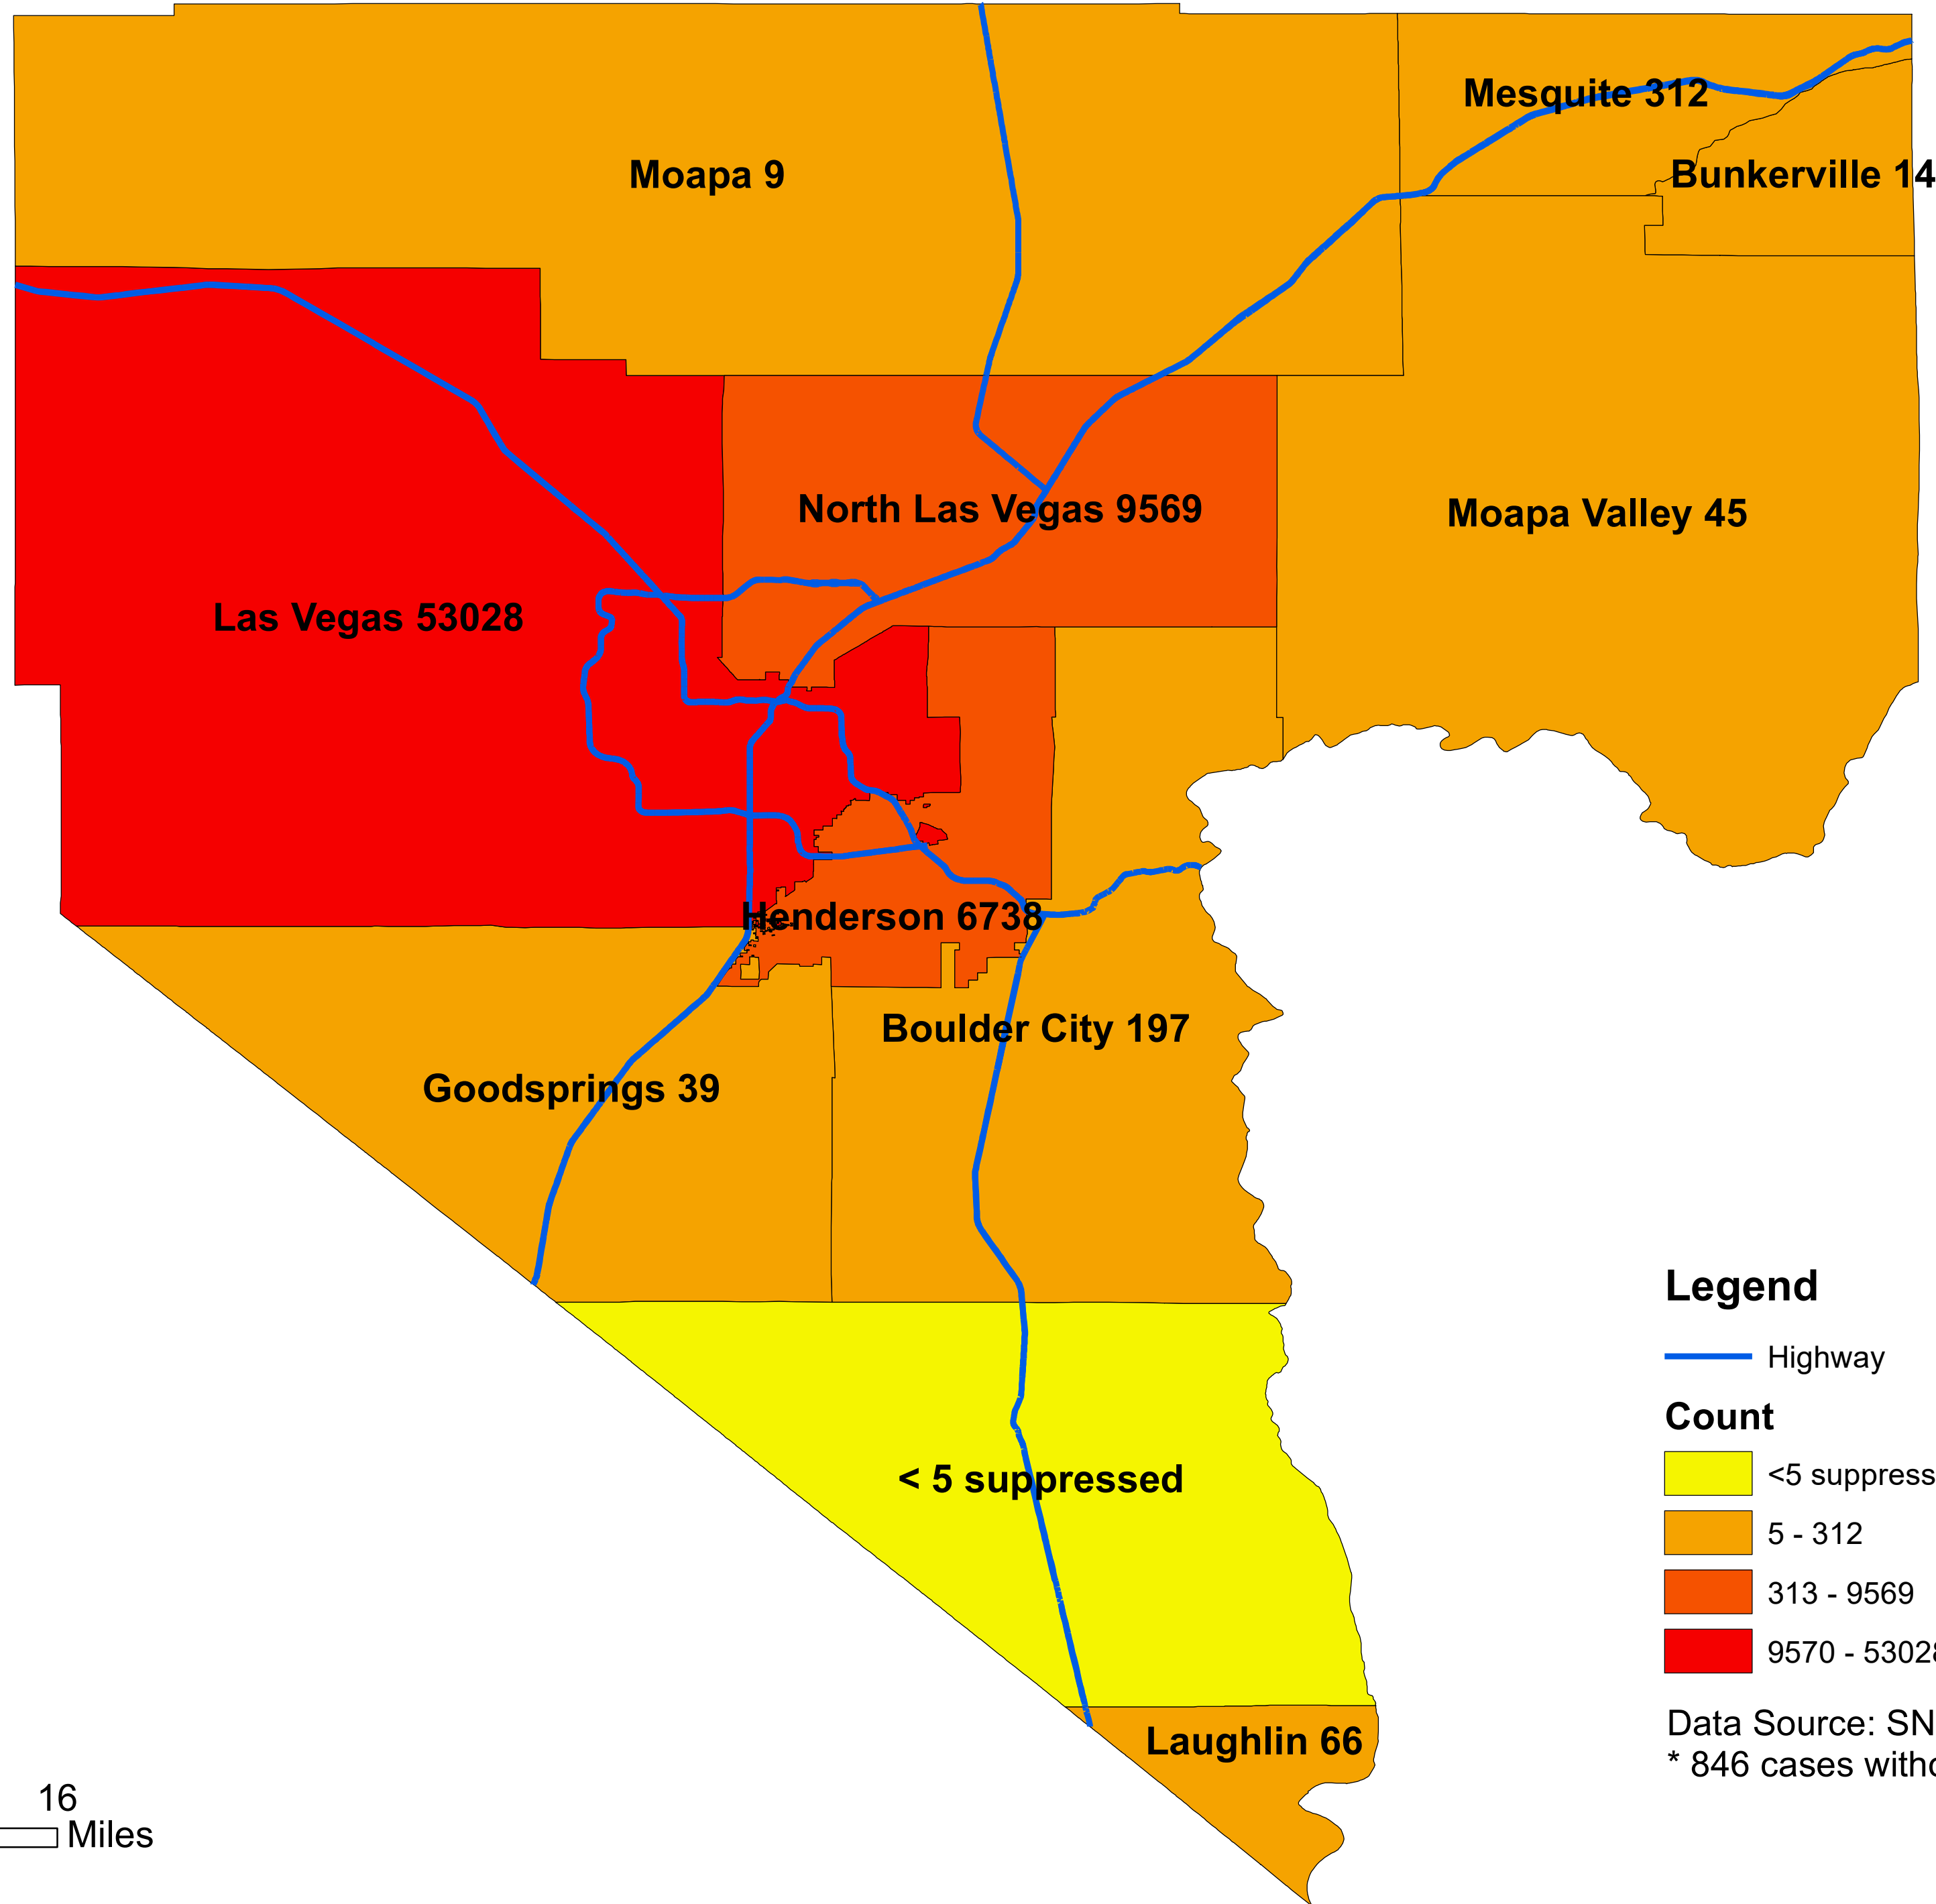

# Number of COVID-19 cases by city in Clark county (10.09.2020)

## Legend

— Highway

### Count

<5 suppressed

5 - 312

313 - 9569

9570 - 53028

Data Source: SNHD

\* 846 cases without city information

0 4 8 16 Miles