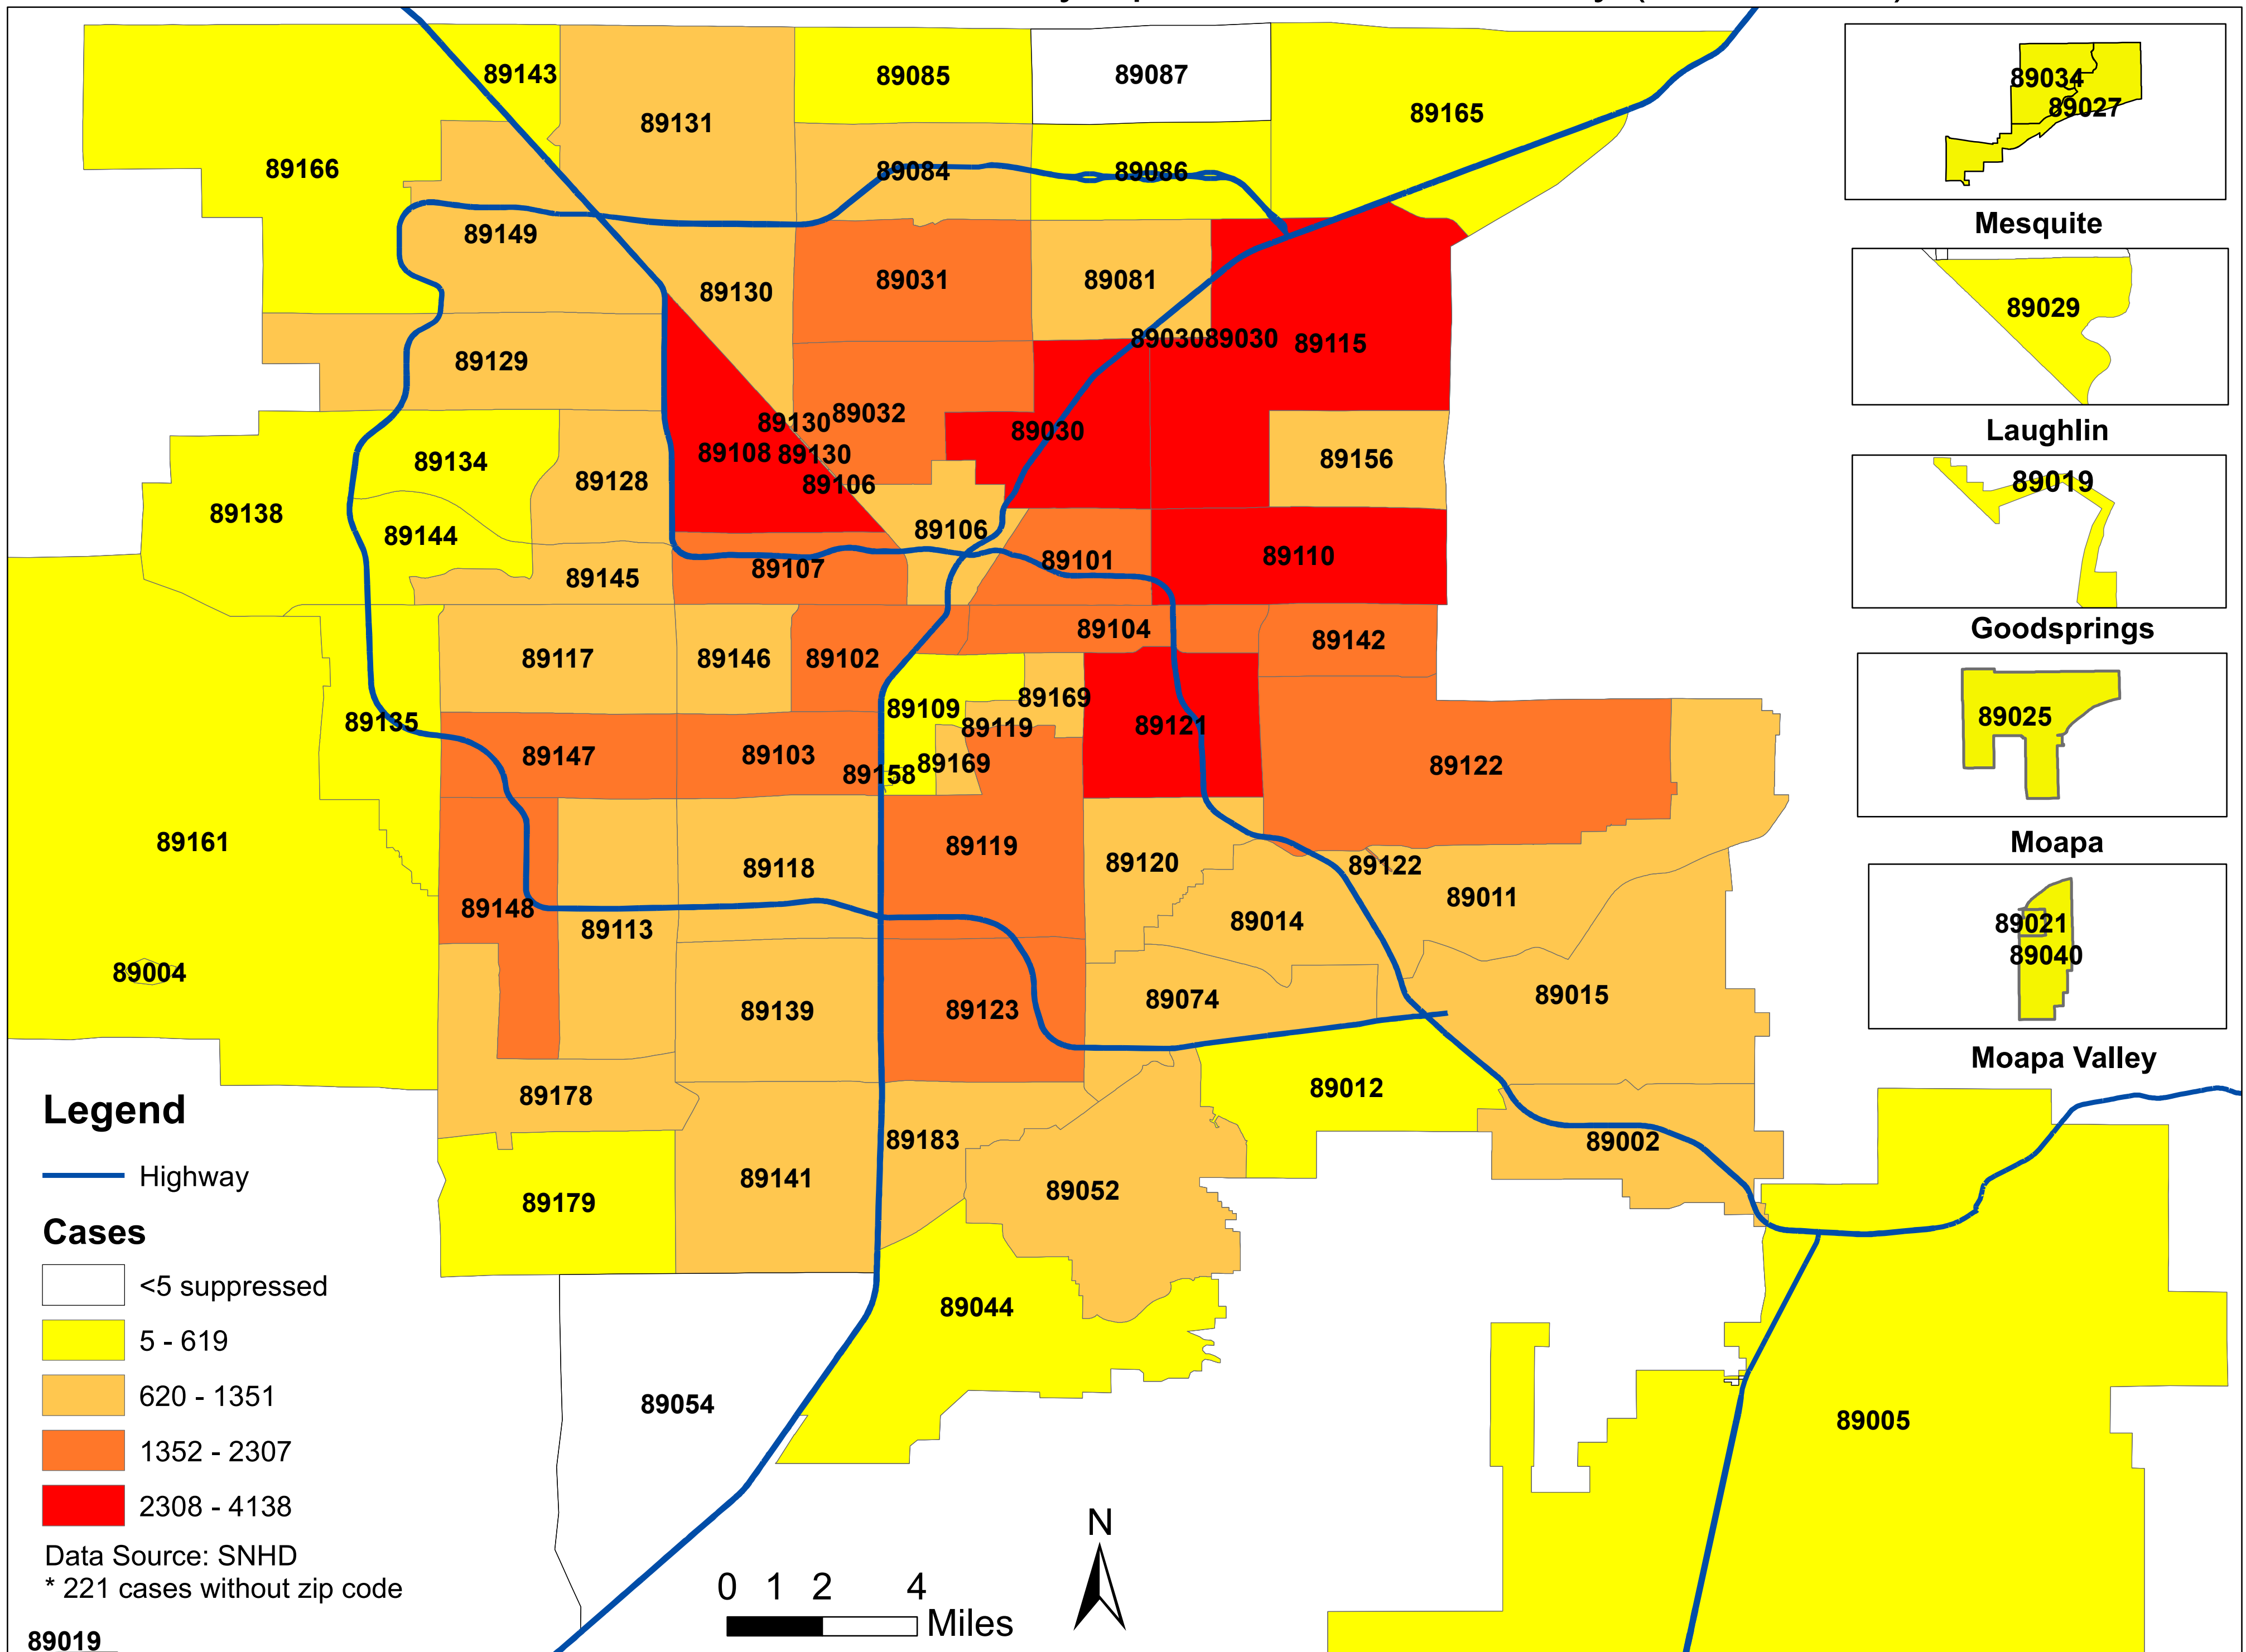

# Number of COVID-19 cases by zip code in Clark county (10.08.2020)

**Note: More than 5 cases reported from 89124**