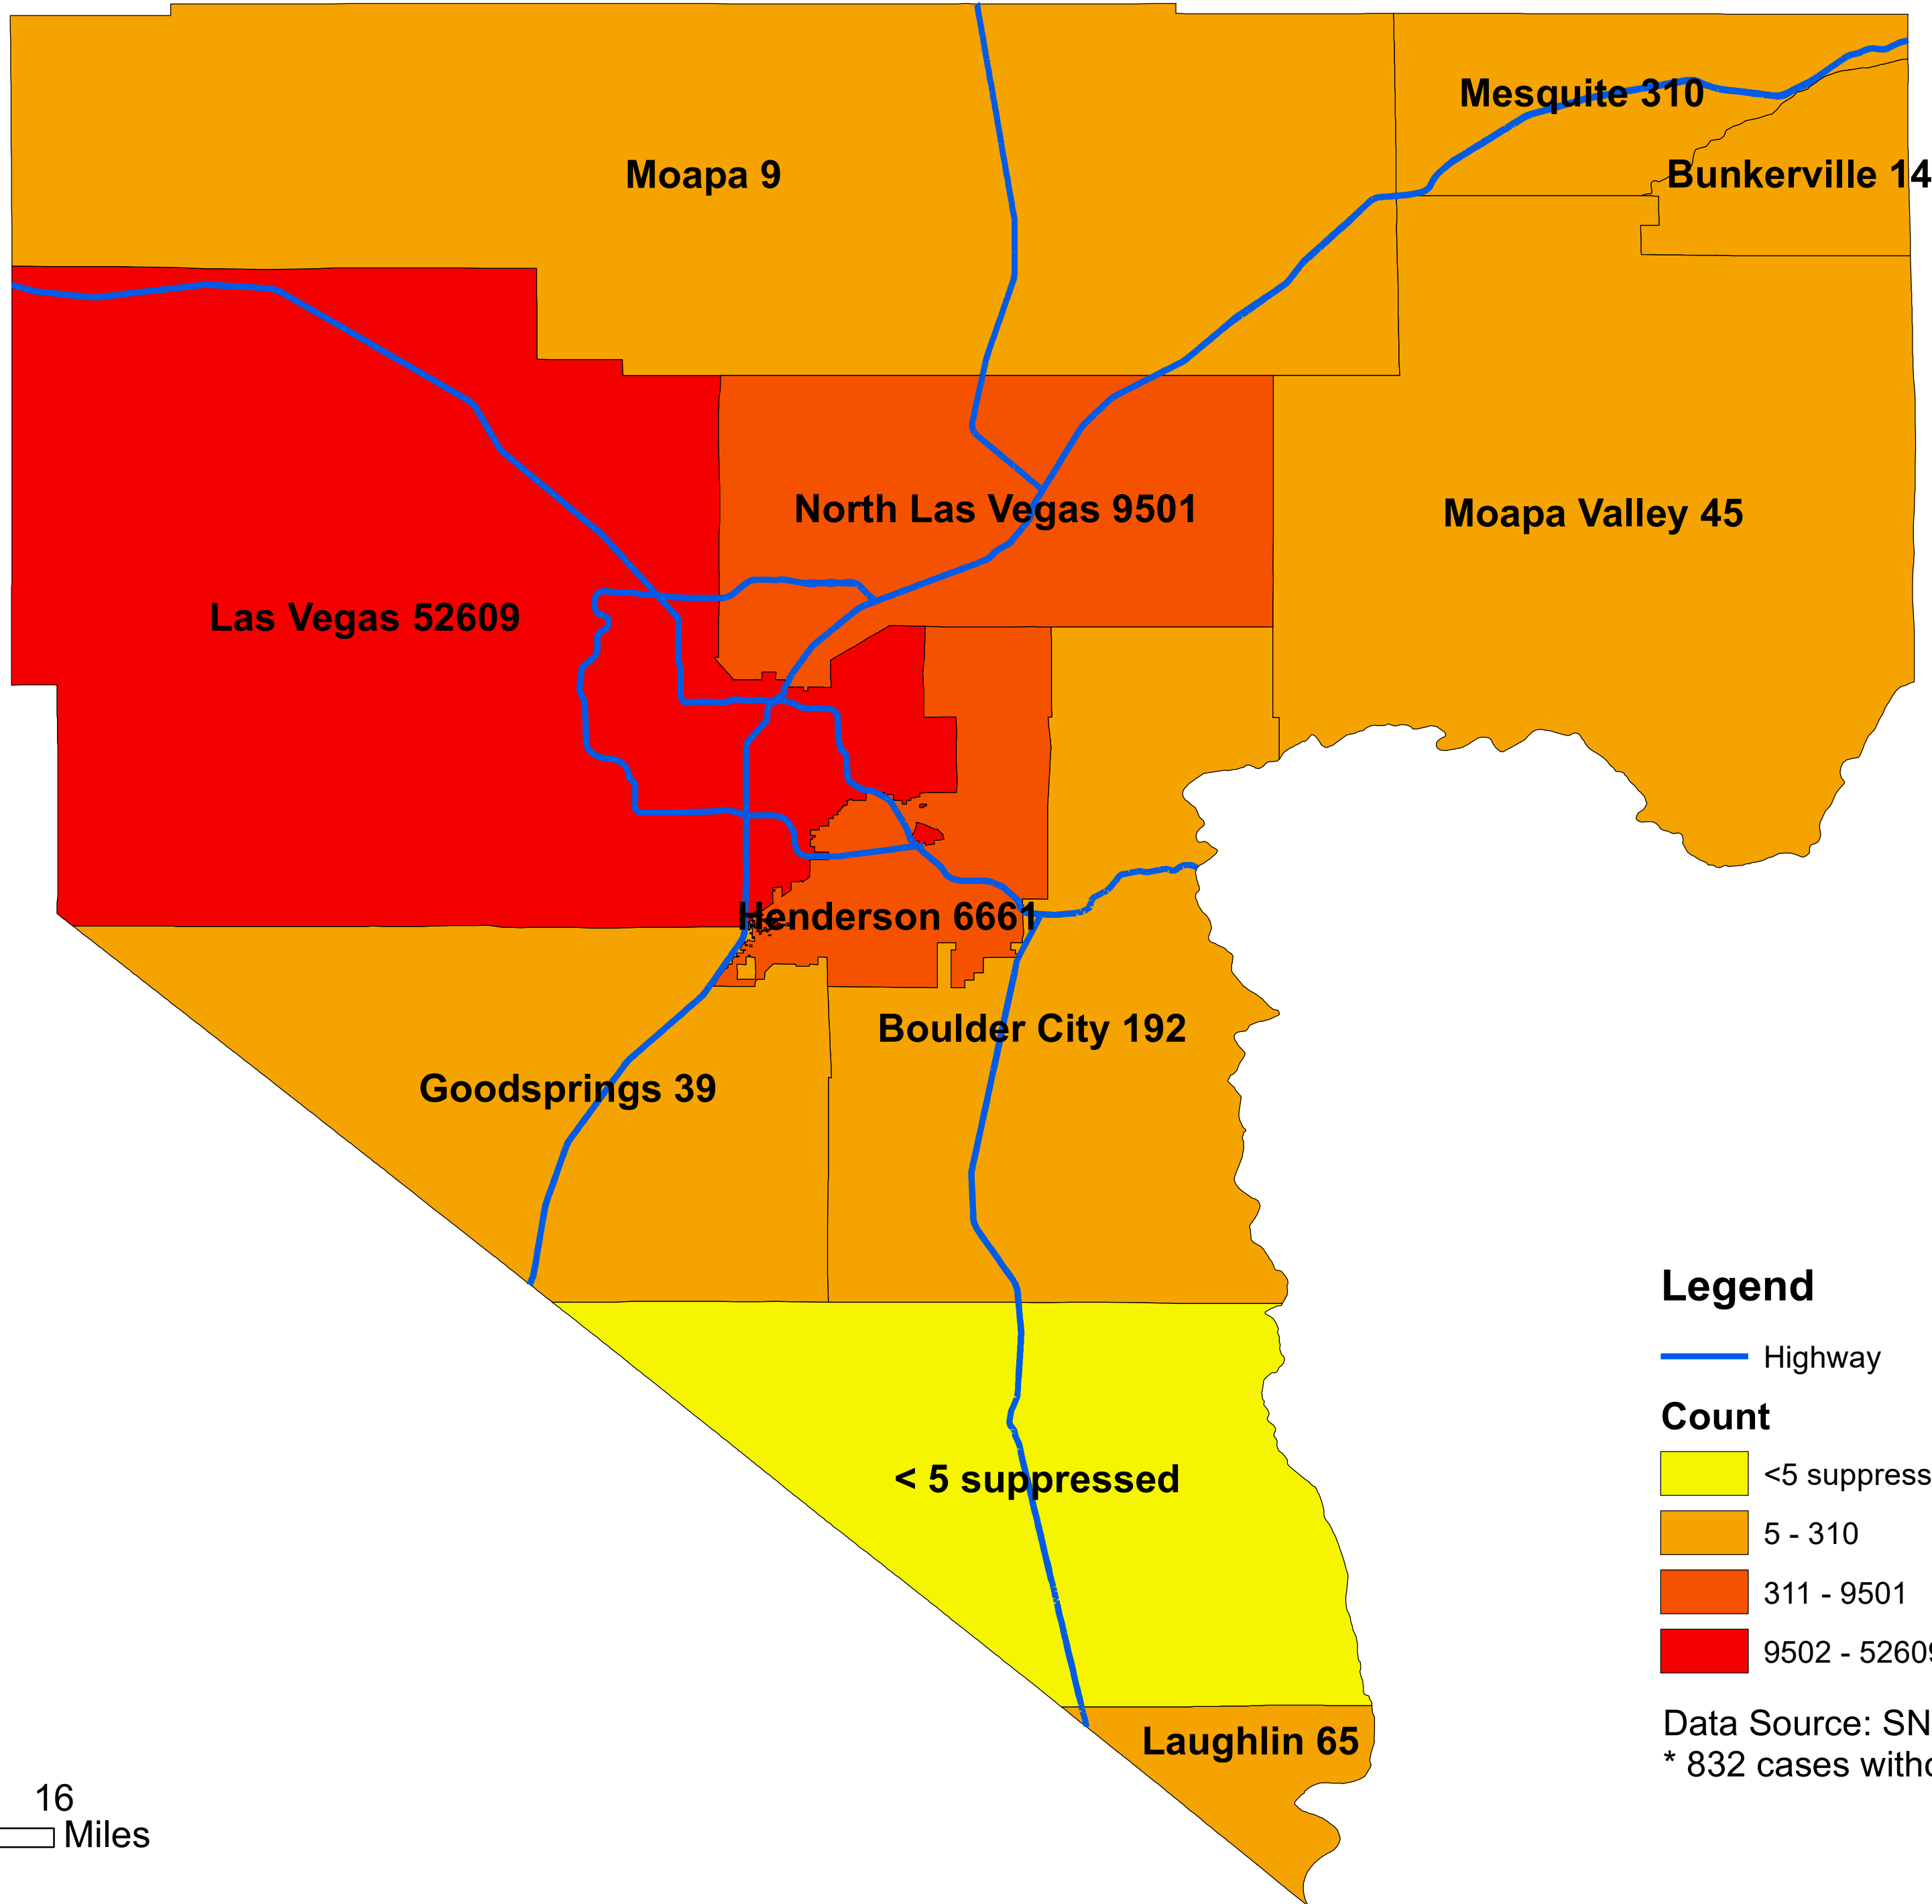

# Number of COVID-19 cases by city in Clark county (10.08.2020)

## Legend

— Highway

### Count

<5 suppressed

5 - 310

311 - 9501

9502 - 52609

Data Source: SNHD

\* 832 cases without city information

0 4 8 16 Miles