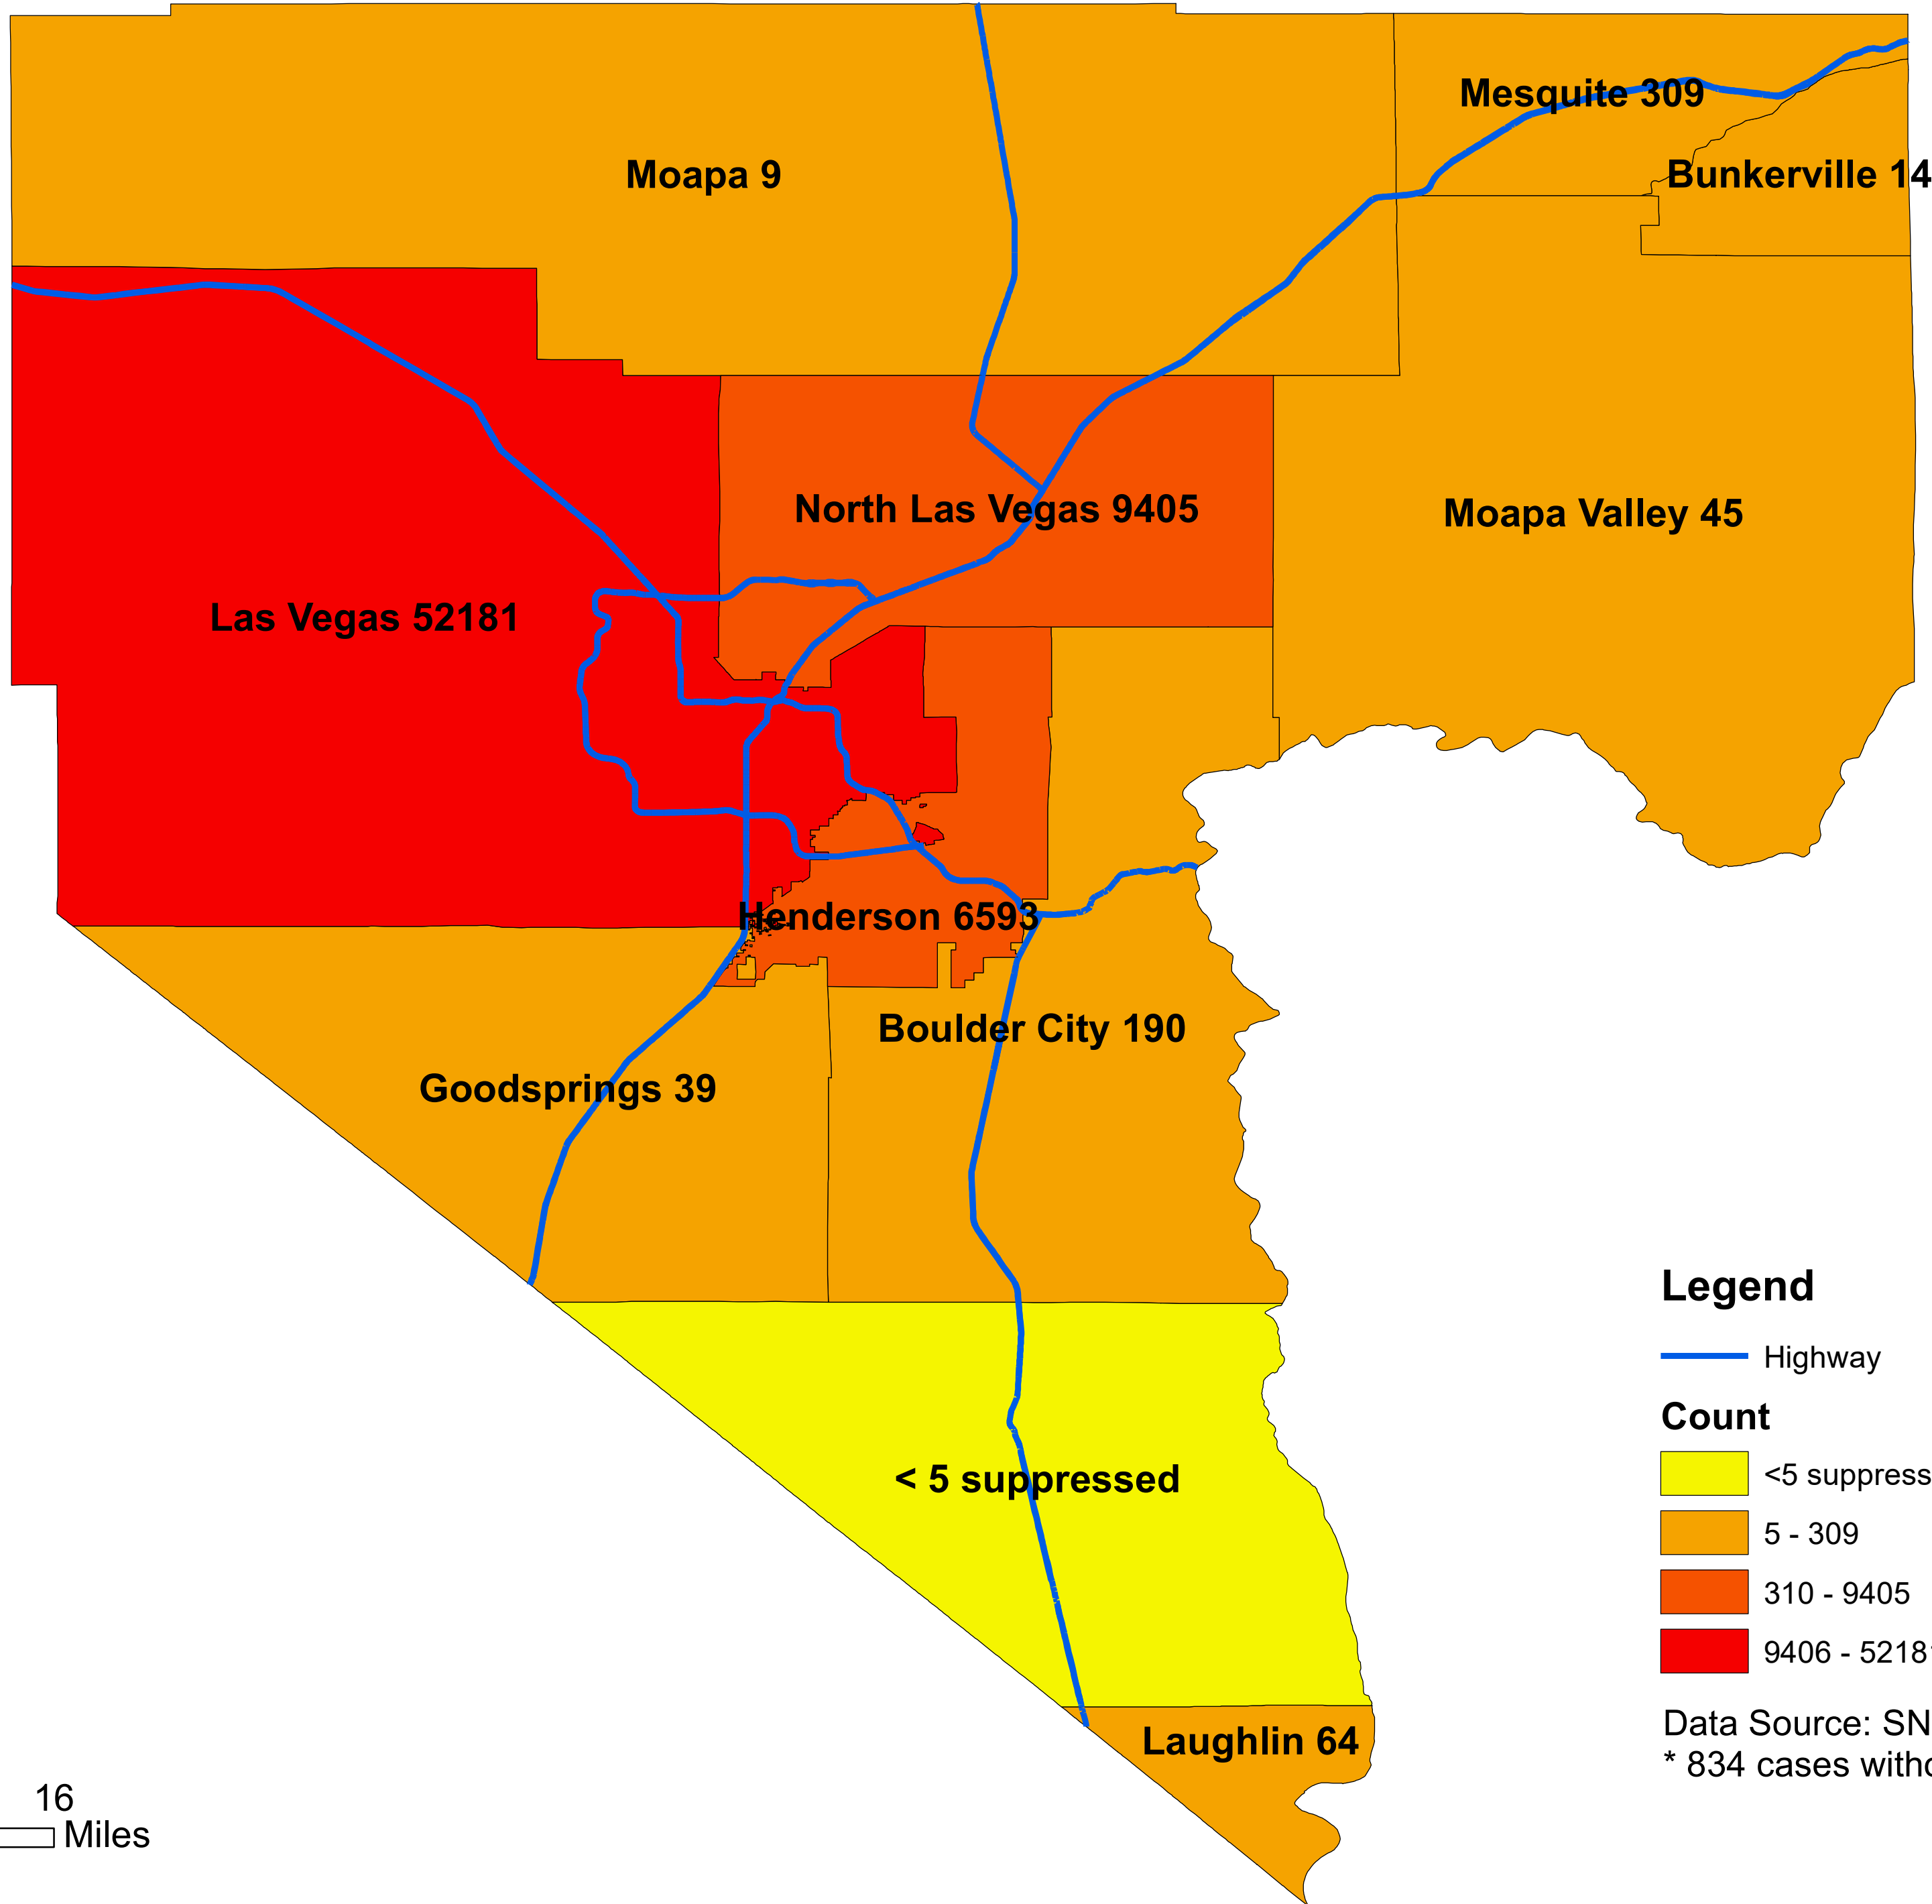

Number of COVID-19 cases by city in Clark county (10.07.2020)

Legend

— Highway

Count

<5 suppressed

5 - 309

310 - 9405

9406 - 52181

Data Source: SNHD

* 834 cases without city information

0 4 8 16 Miles