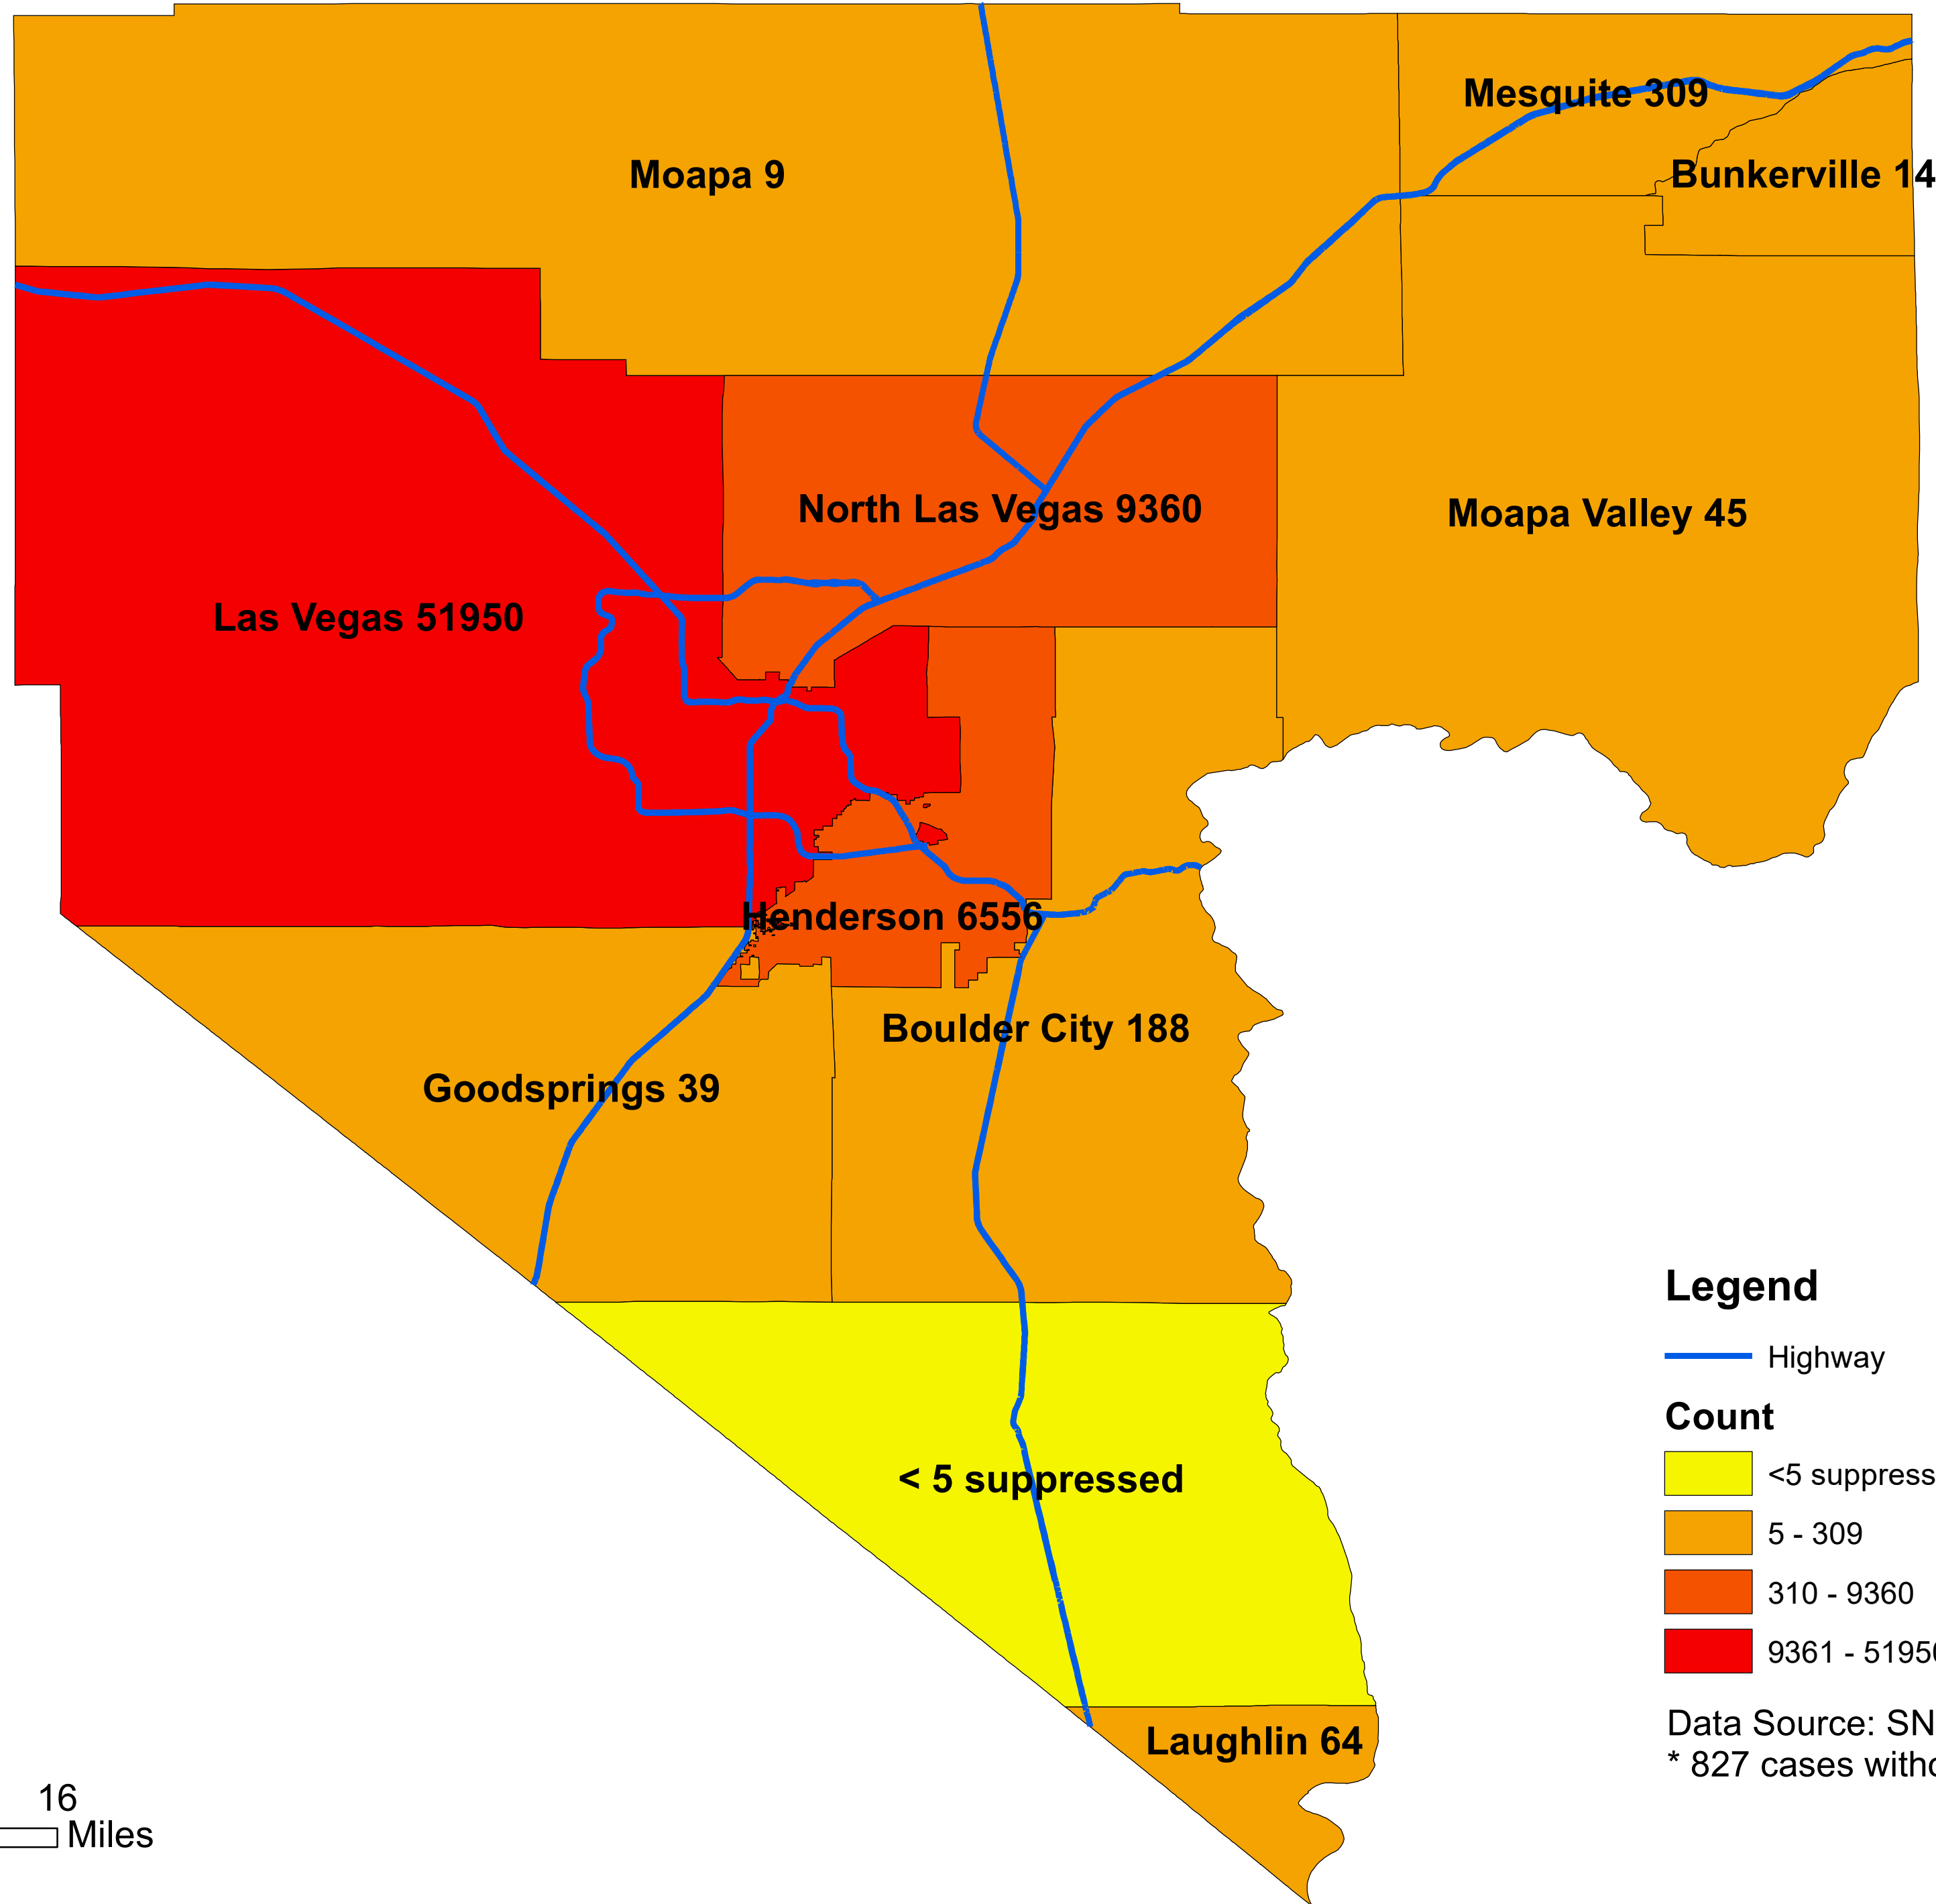

Number of COVID-19 cases by city in Clark county (10.06.2020)

Legend

— Highway

Count

Yellow box: <5 suppressed

Light orange box: 5 - 309

Dark orange box: 310 - 9360

Red box: 9361 - 51950

Data Source: SNHD

* 827 cases without city information

0 4 8 16 Miles