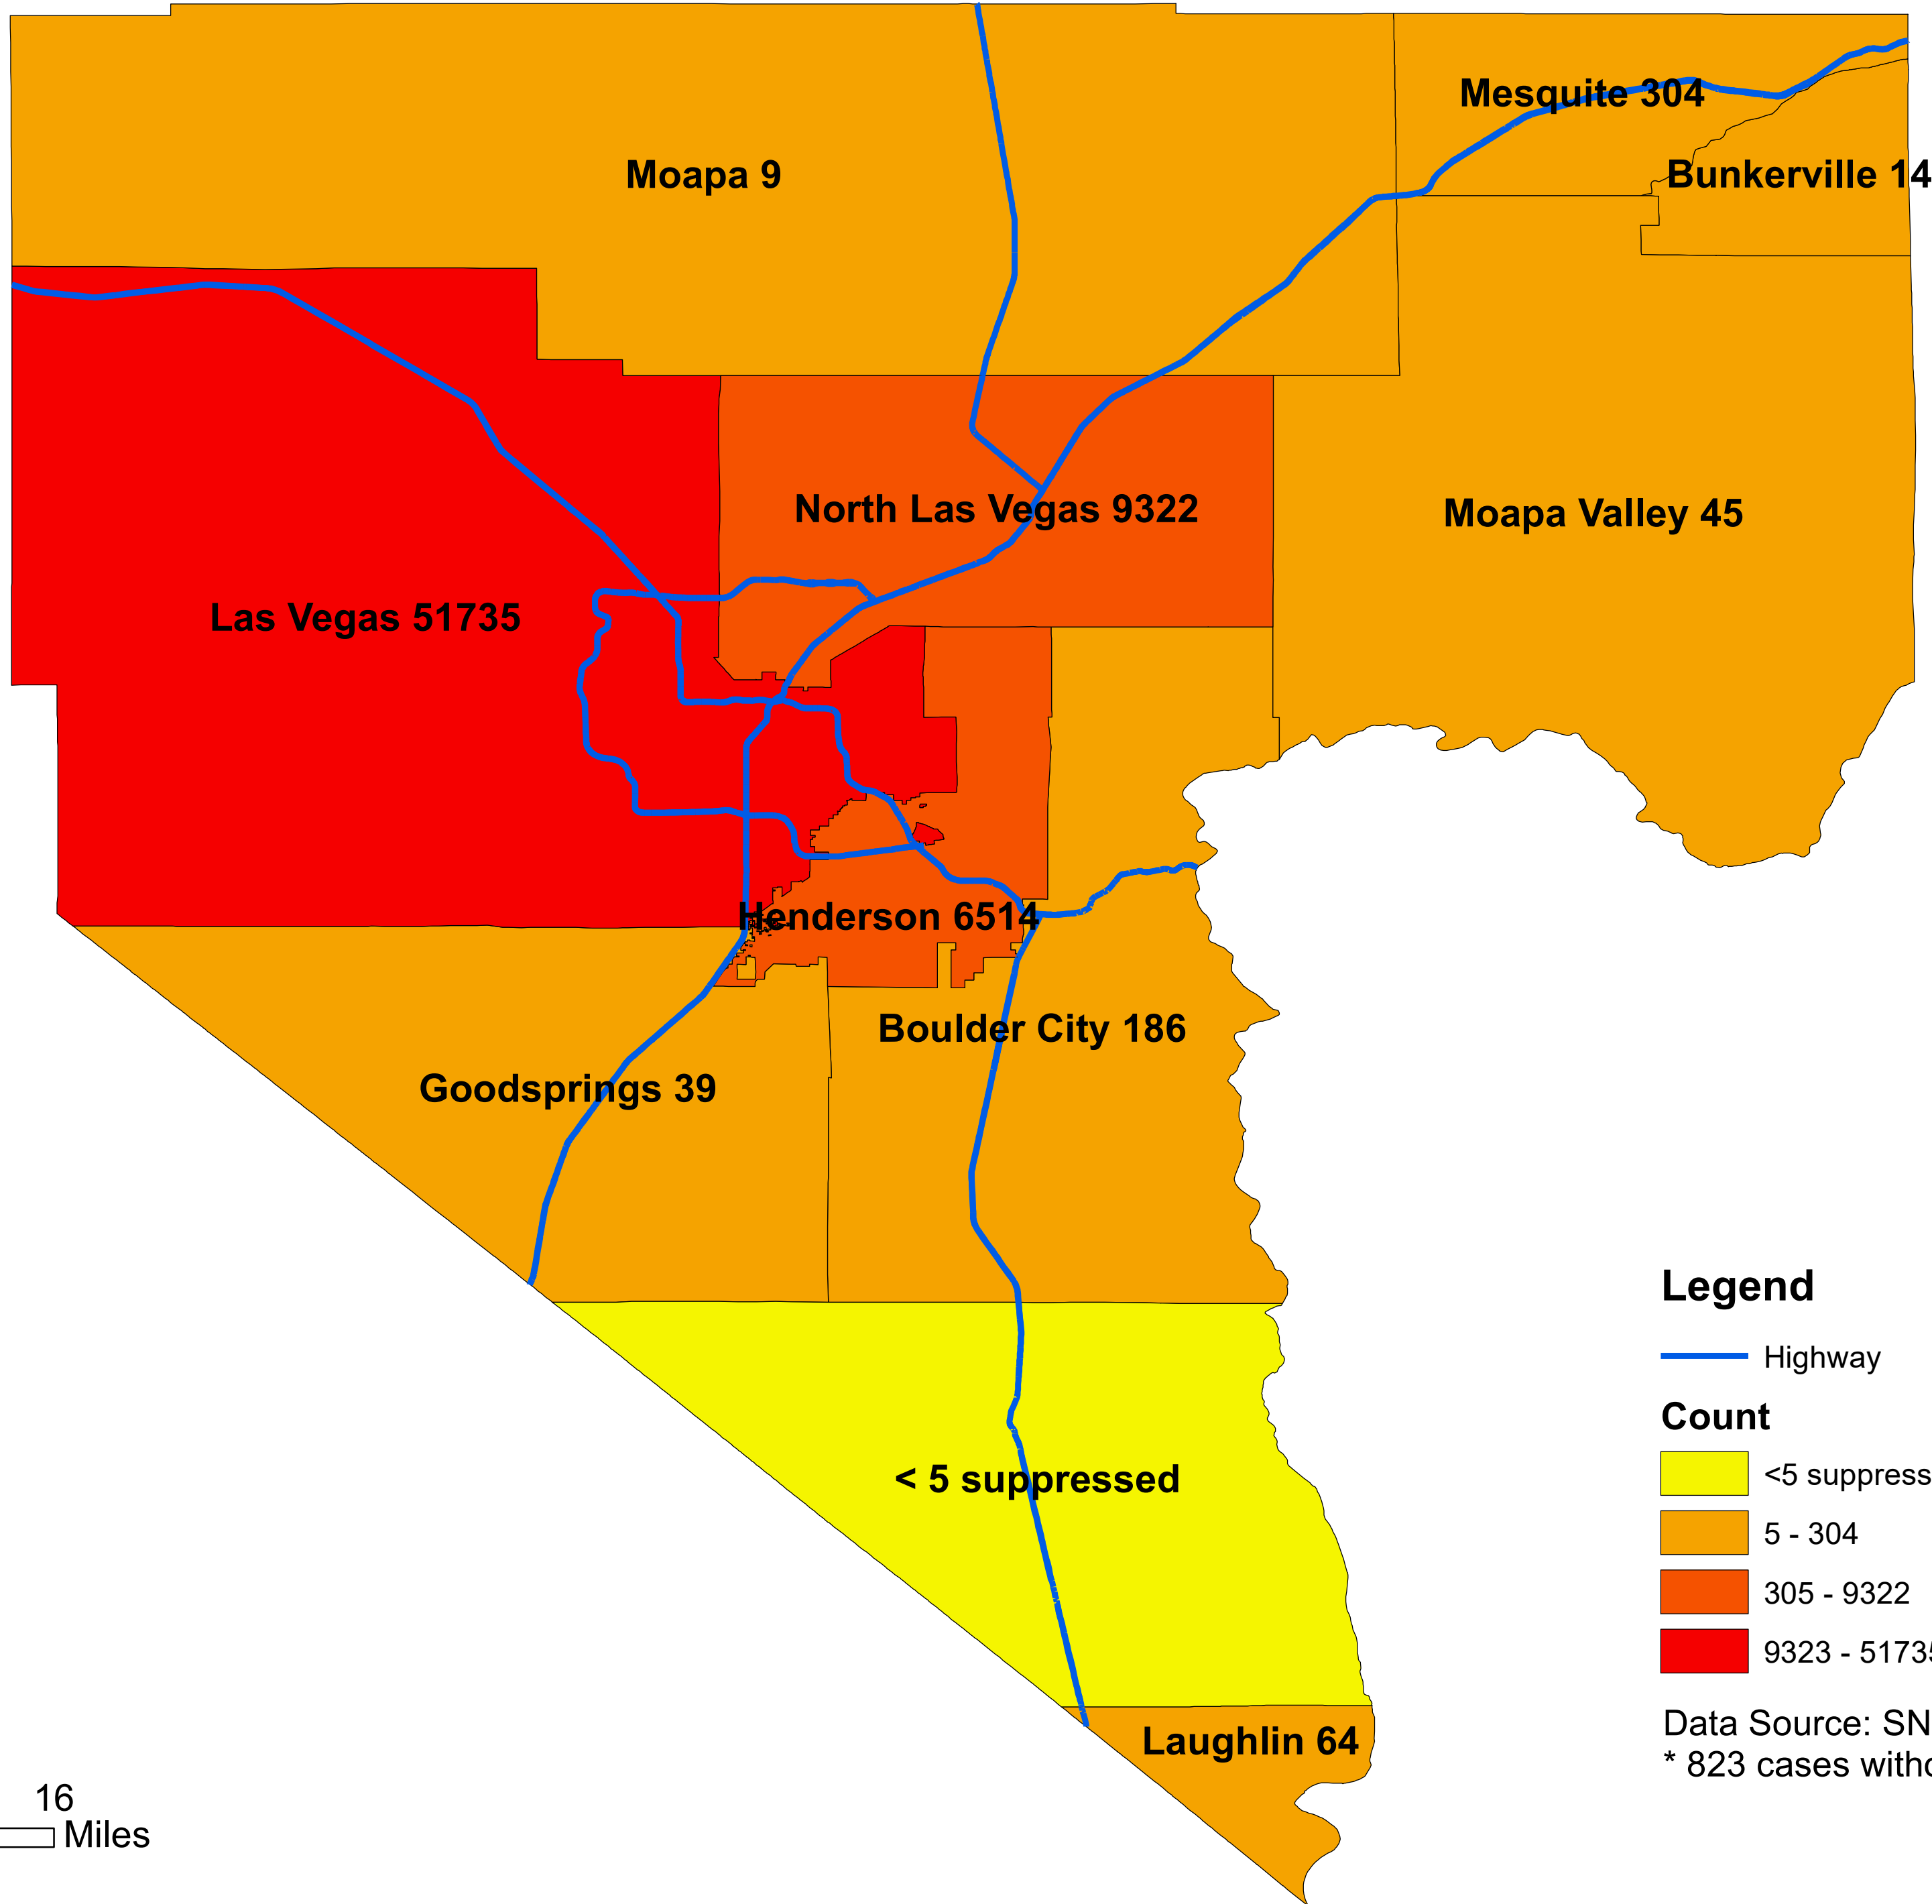

Number of COVID-19 cases by city in Clark county (10.05.2020)

Legend

— Highway

Count

<5 suppressed

5 - 304

305 - 9322

9323 - 51735

Data Source: SNHD

* 823 cases without city information

0 4 8 16
Miles