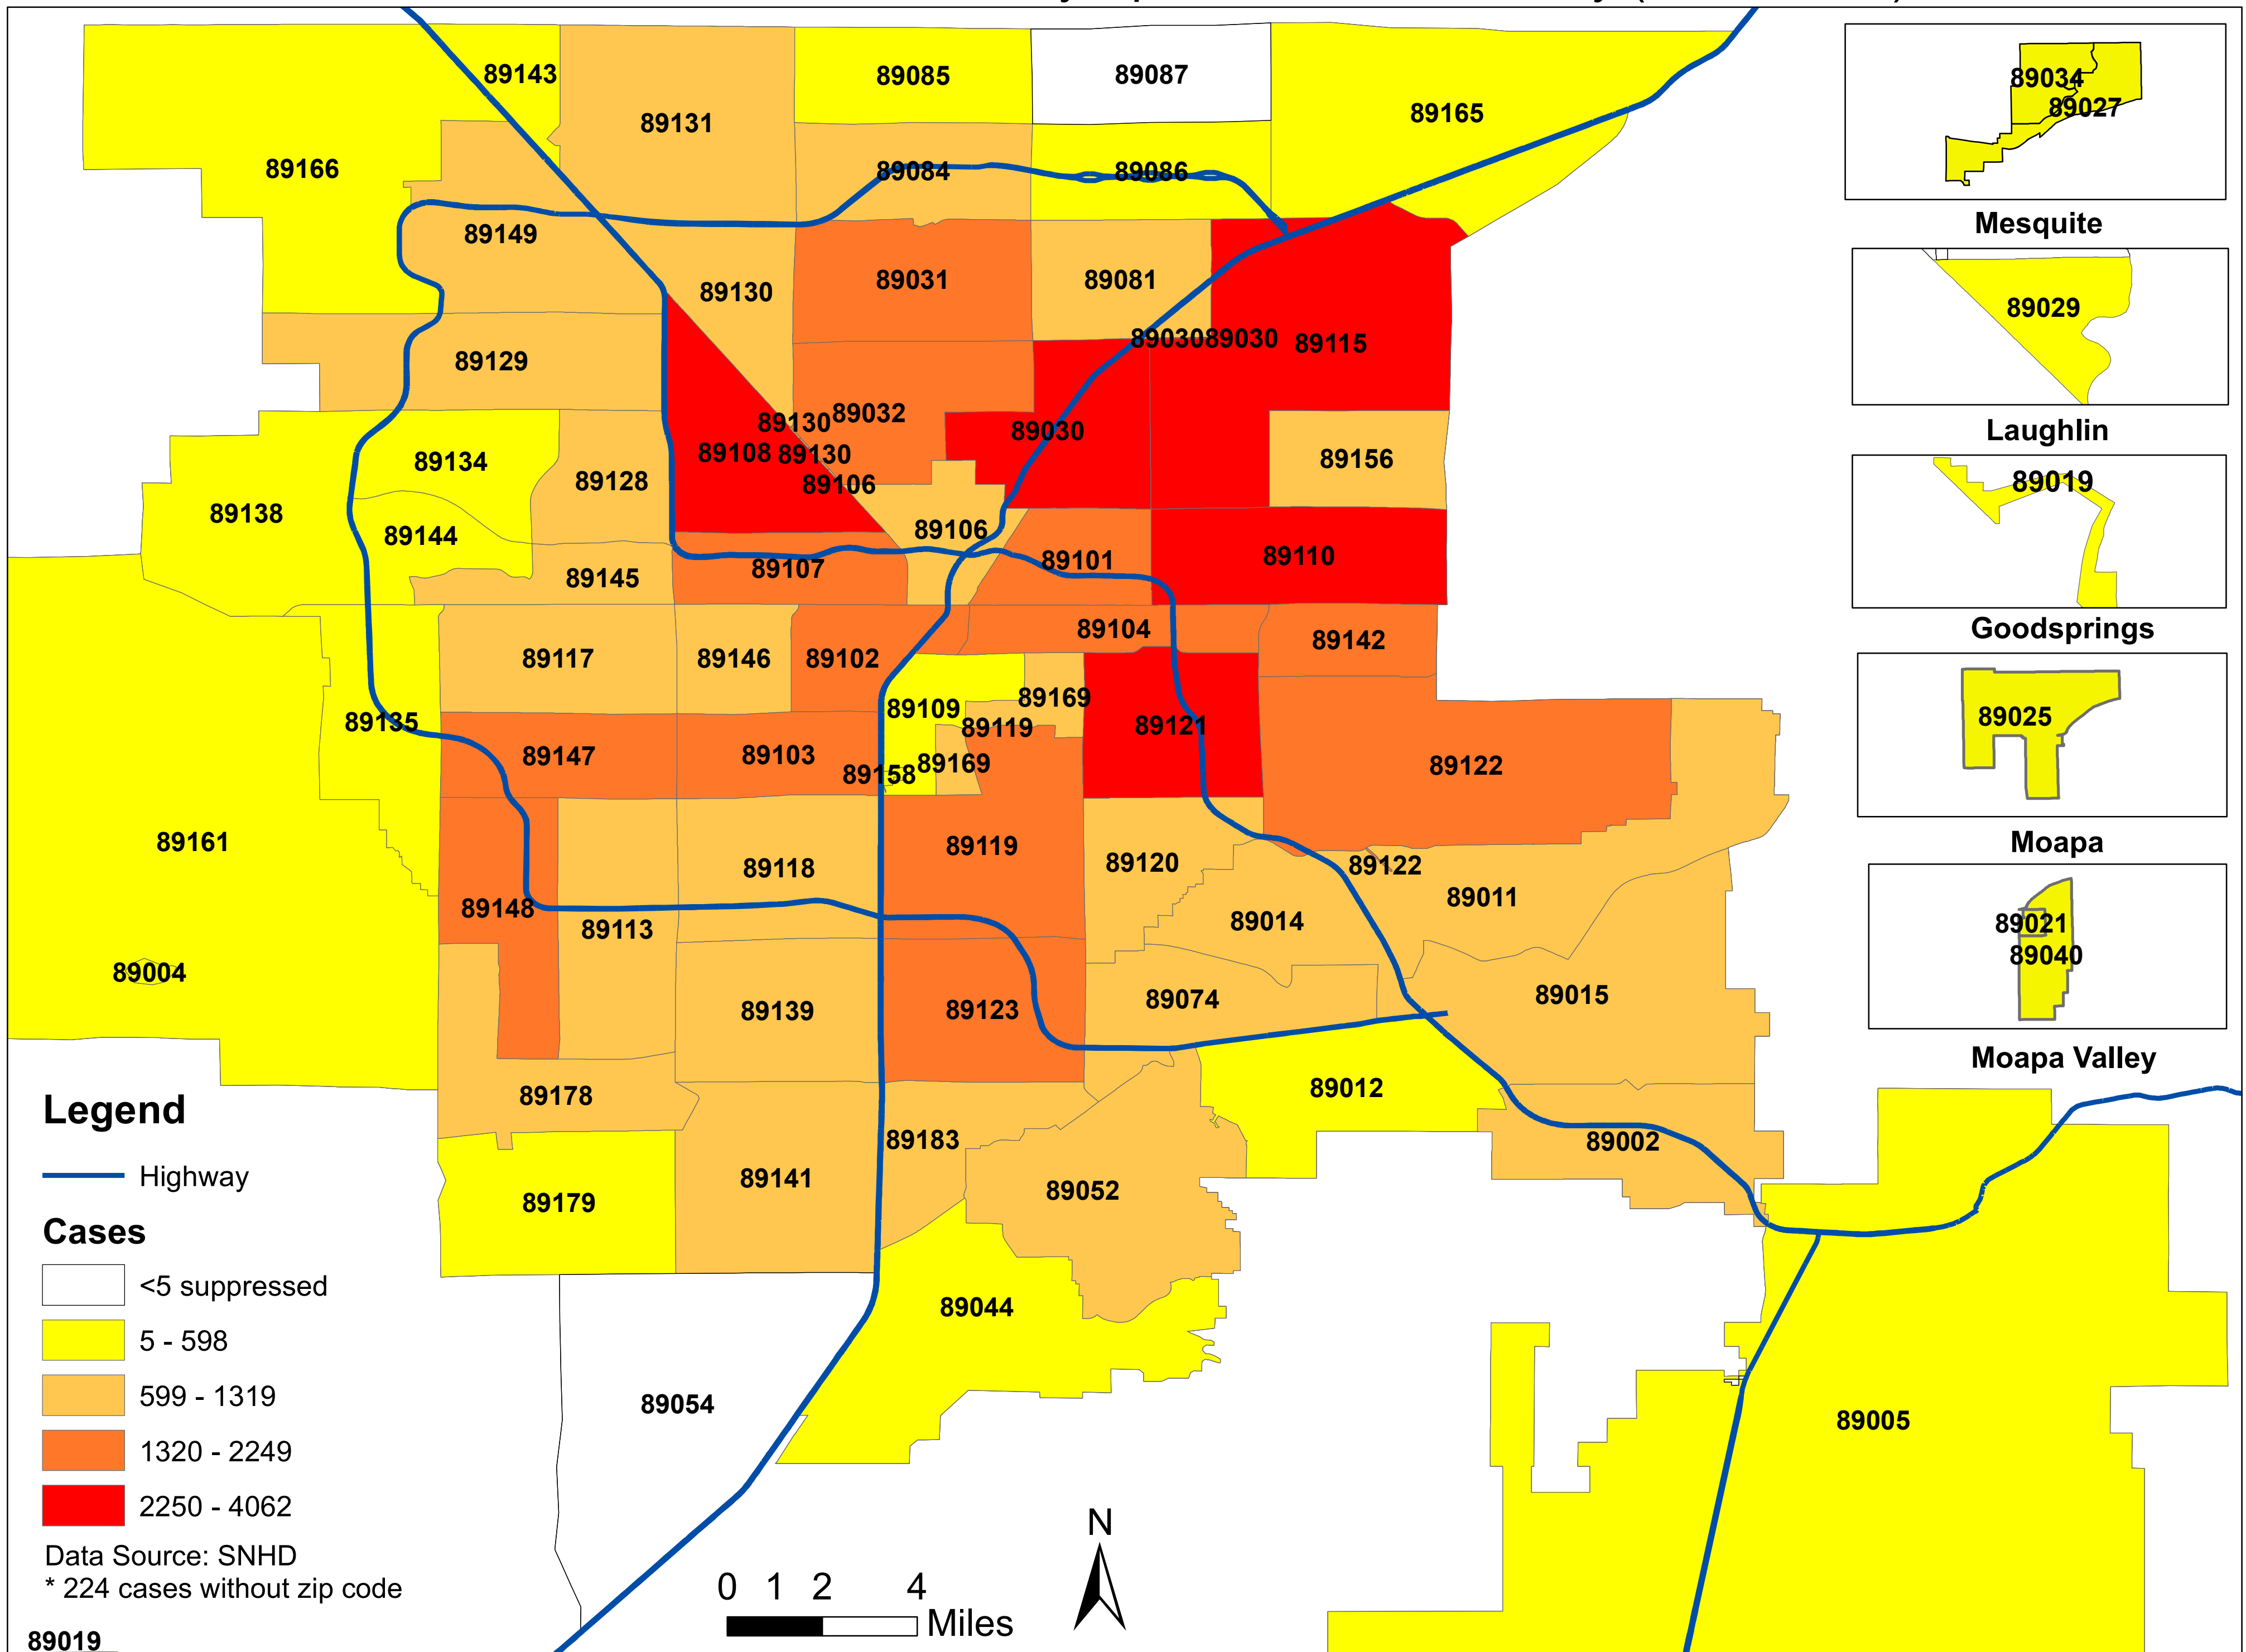

# Number of COVID-19 cases by zip code in Clark county (10.04.2020)

**Note: More than 5 cases reported from 89124**