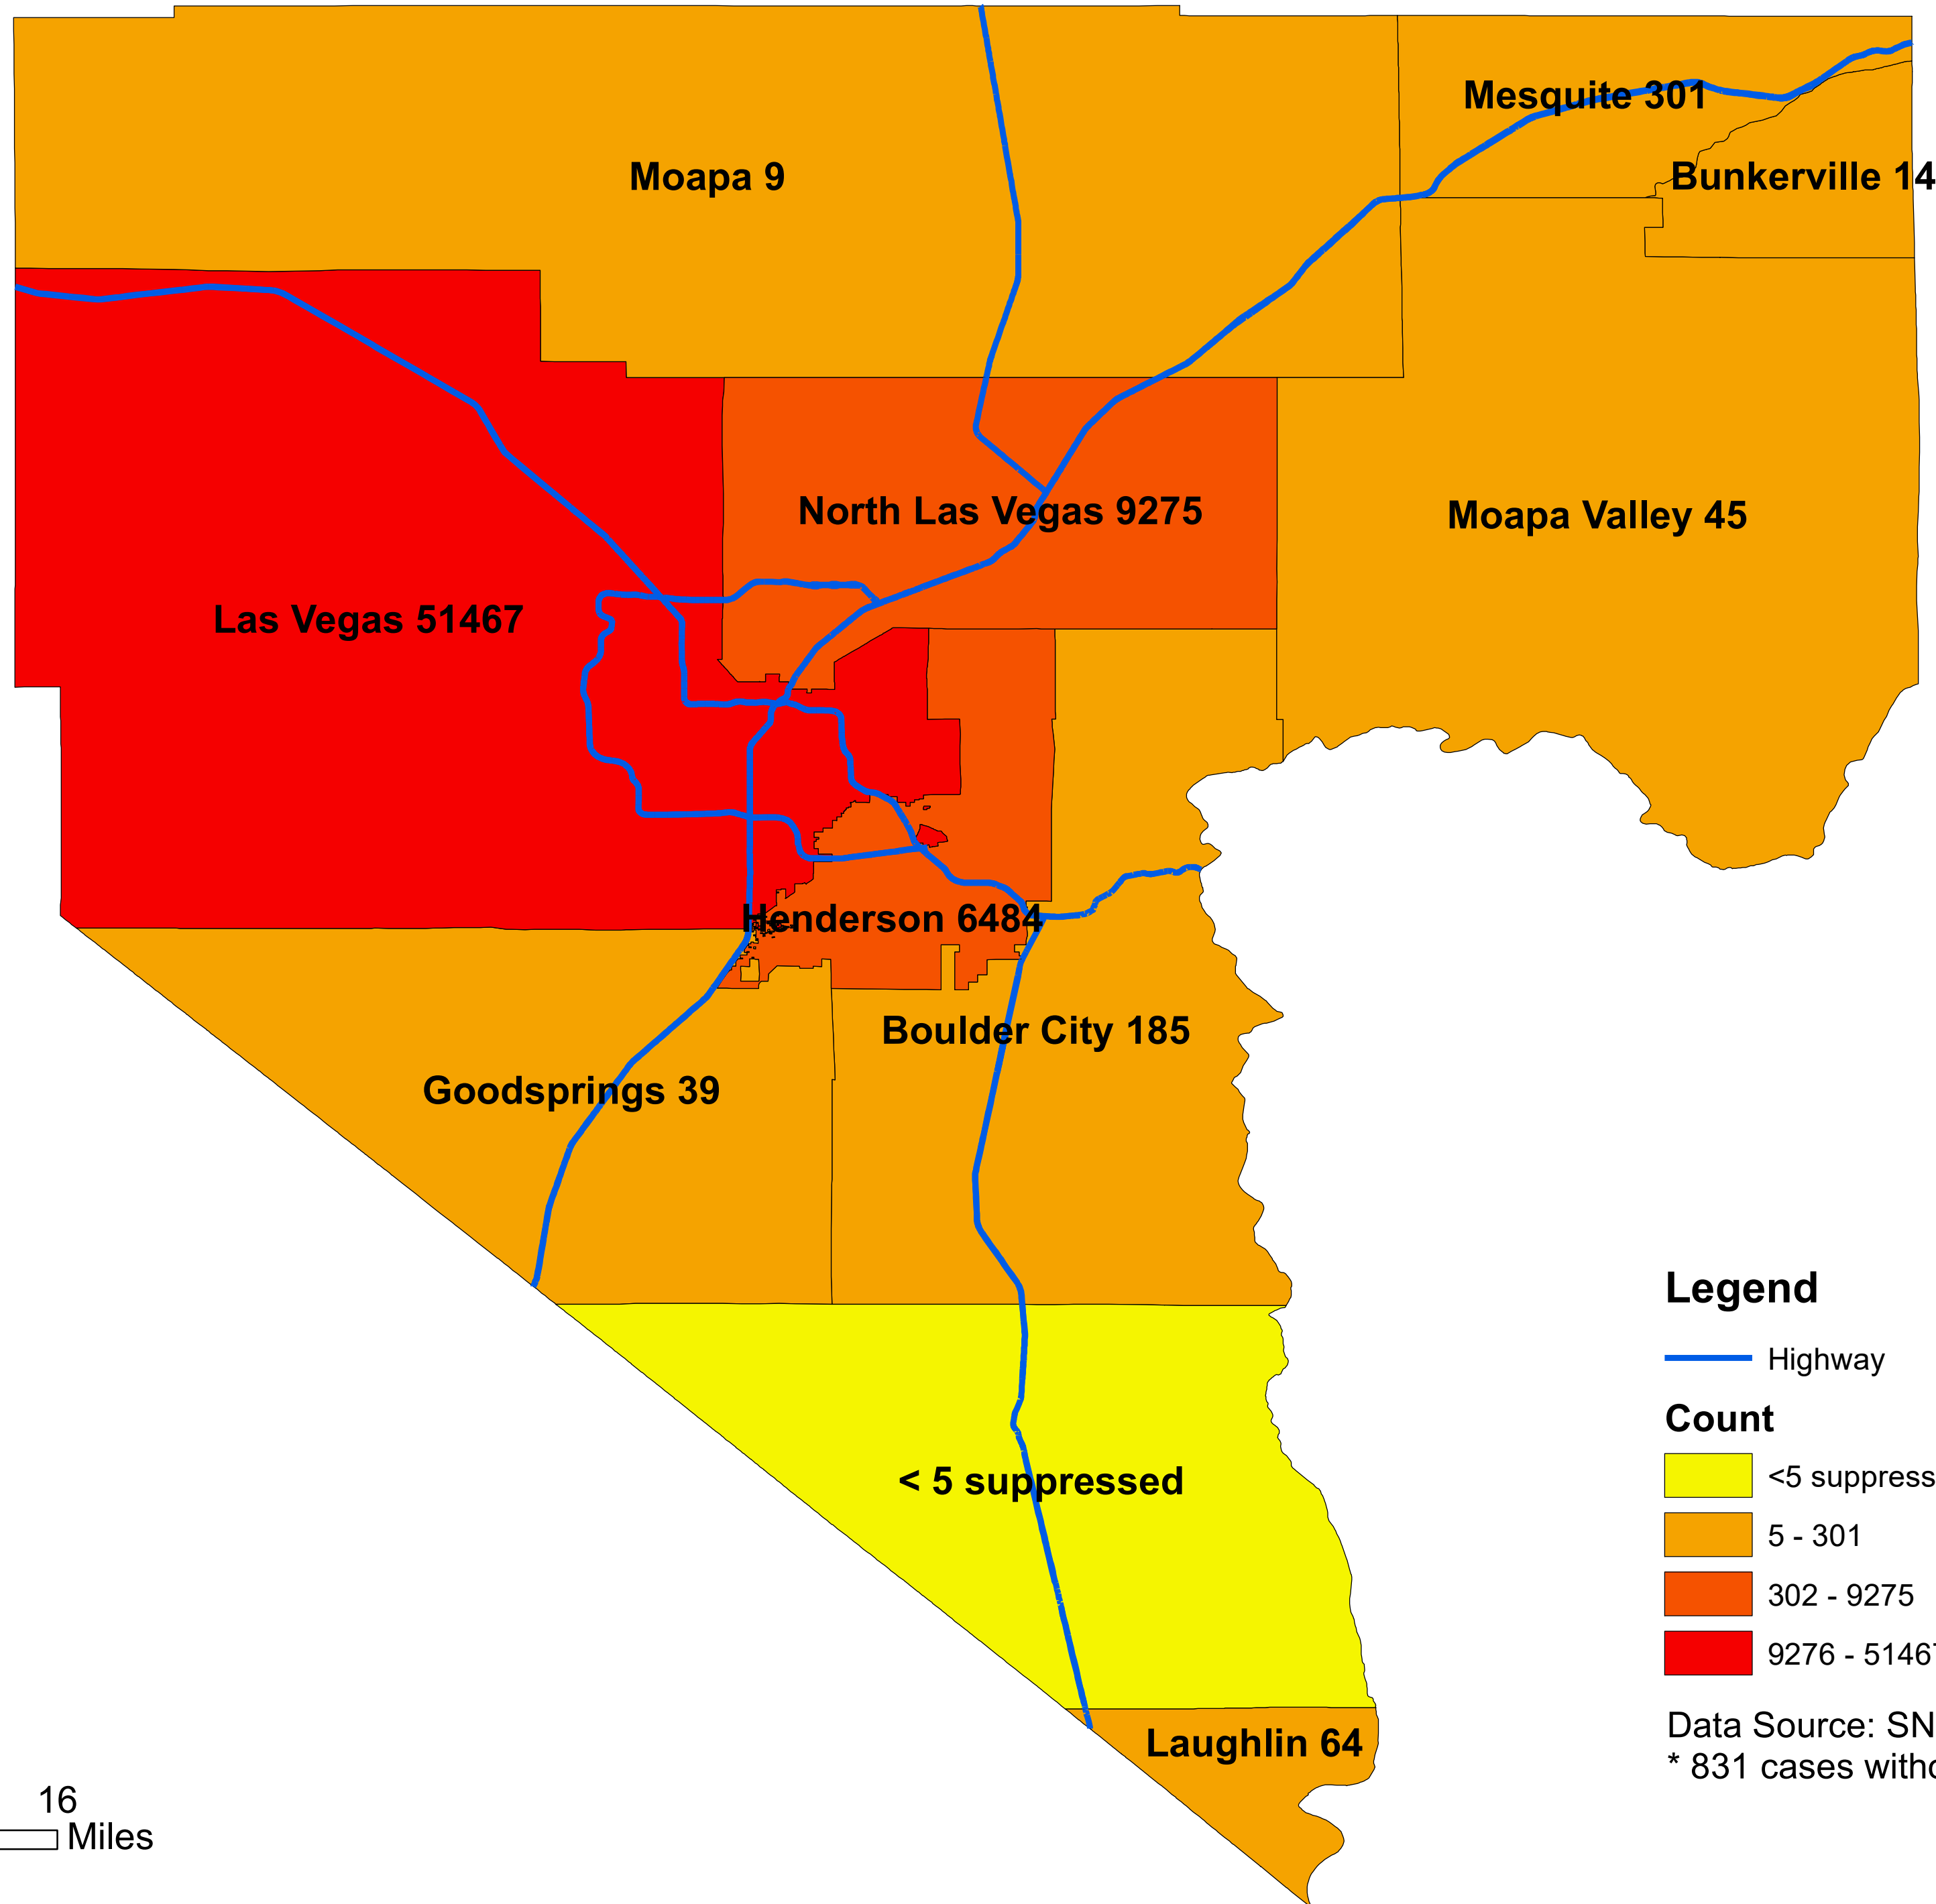

Number of COVID-19 cases by city in Clark county (10.04.2020)

Legend

— Highway

Count

<5 suppressed

5 - 301

302 - 9275

9276 - 51467

Data Source: SNHD

* 831 cases without city information

0 4 8 16 Miles