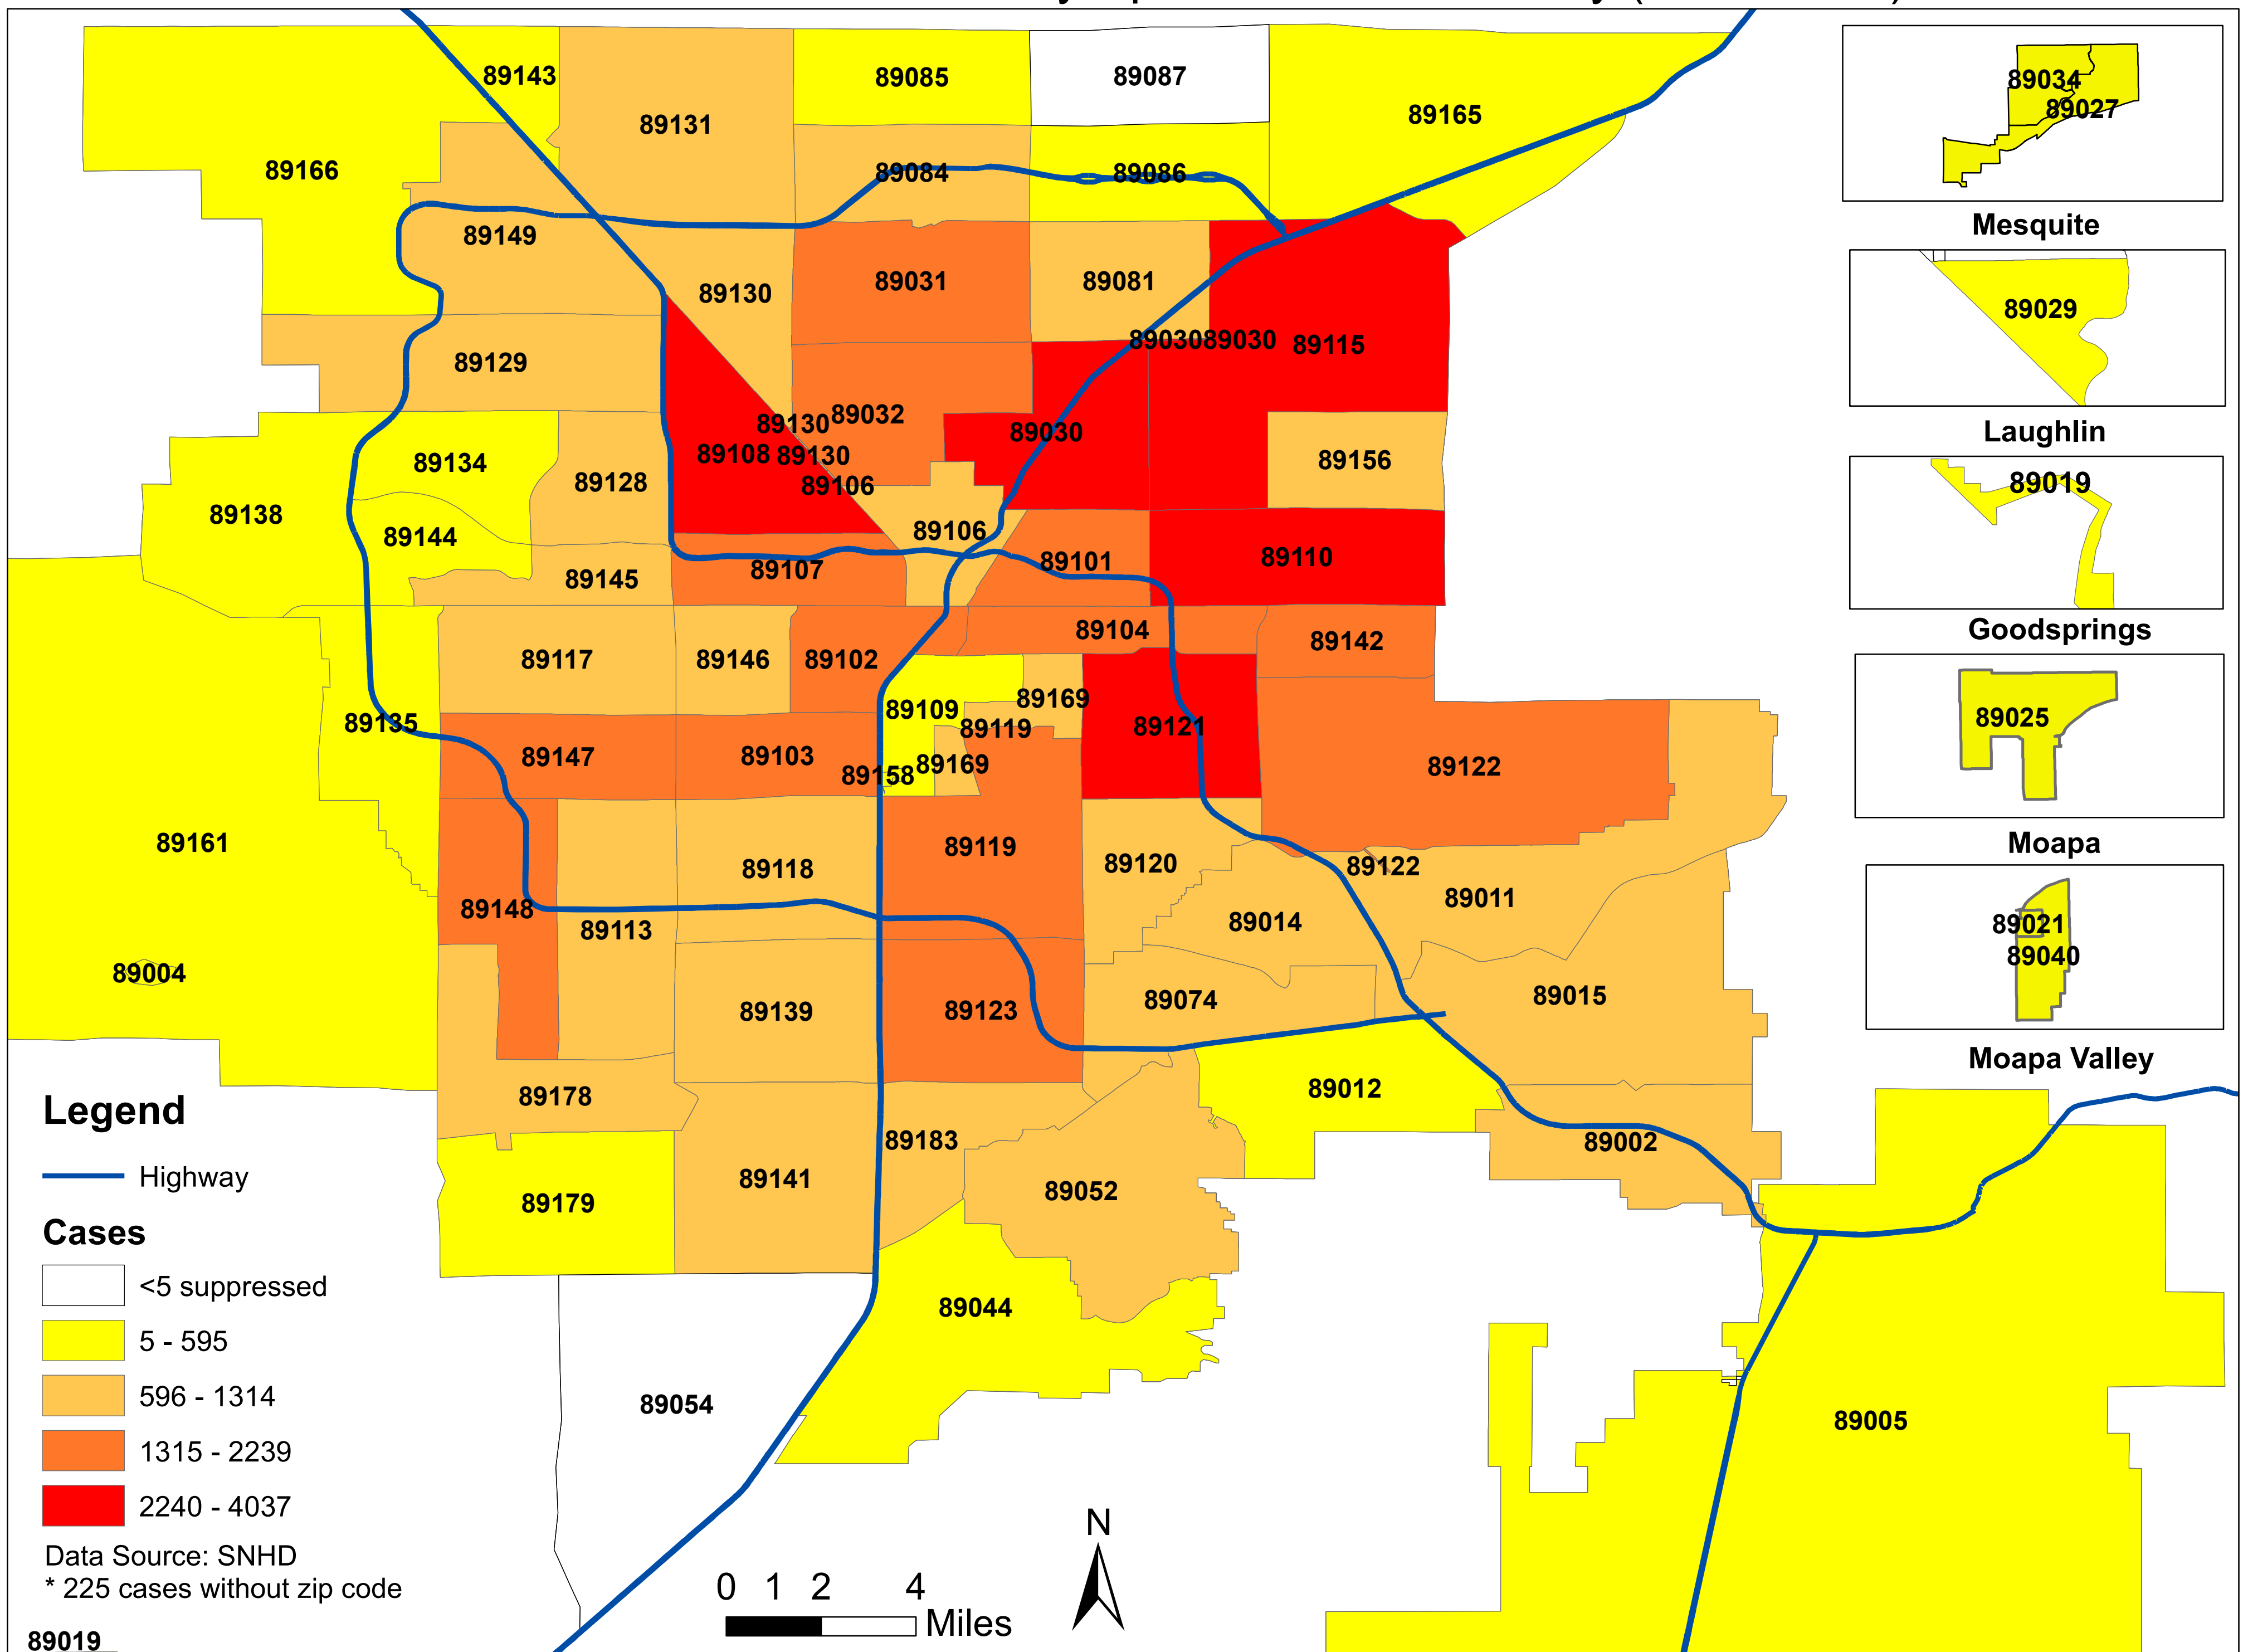

# Number of COVID-19 cases by zip code in Clark county (10.03.2020)

**Note: More than 5 cases reported from 89124**