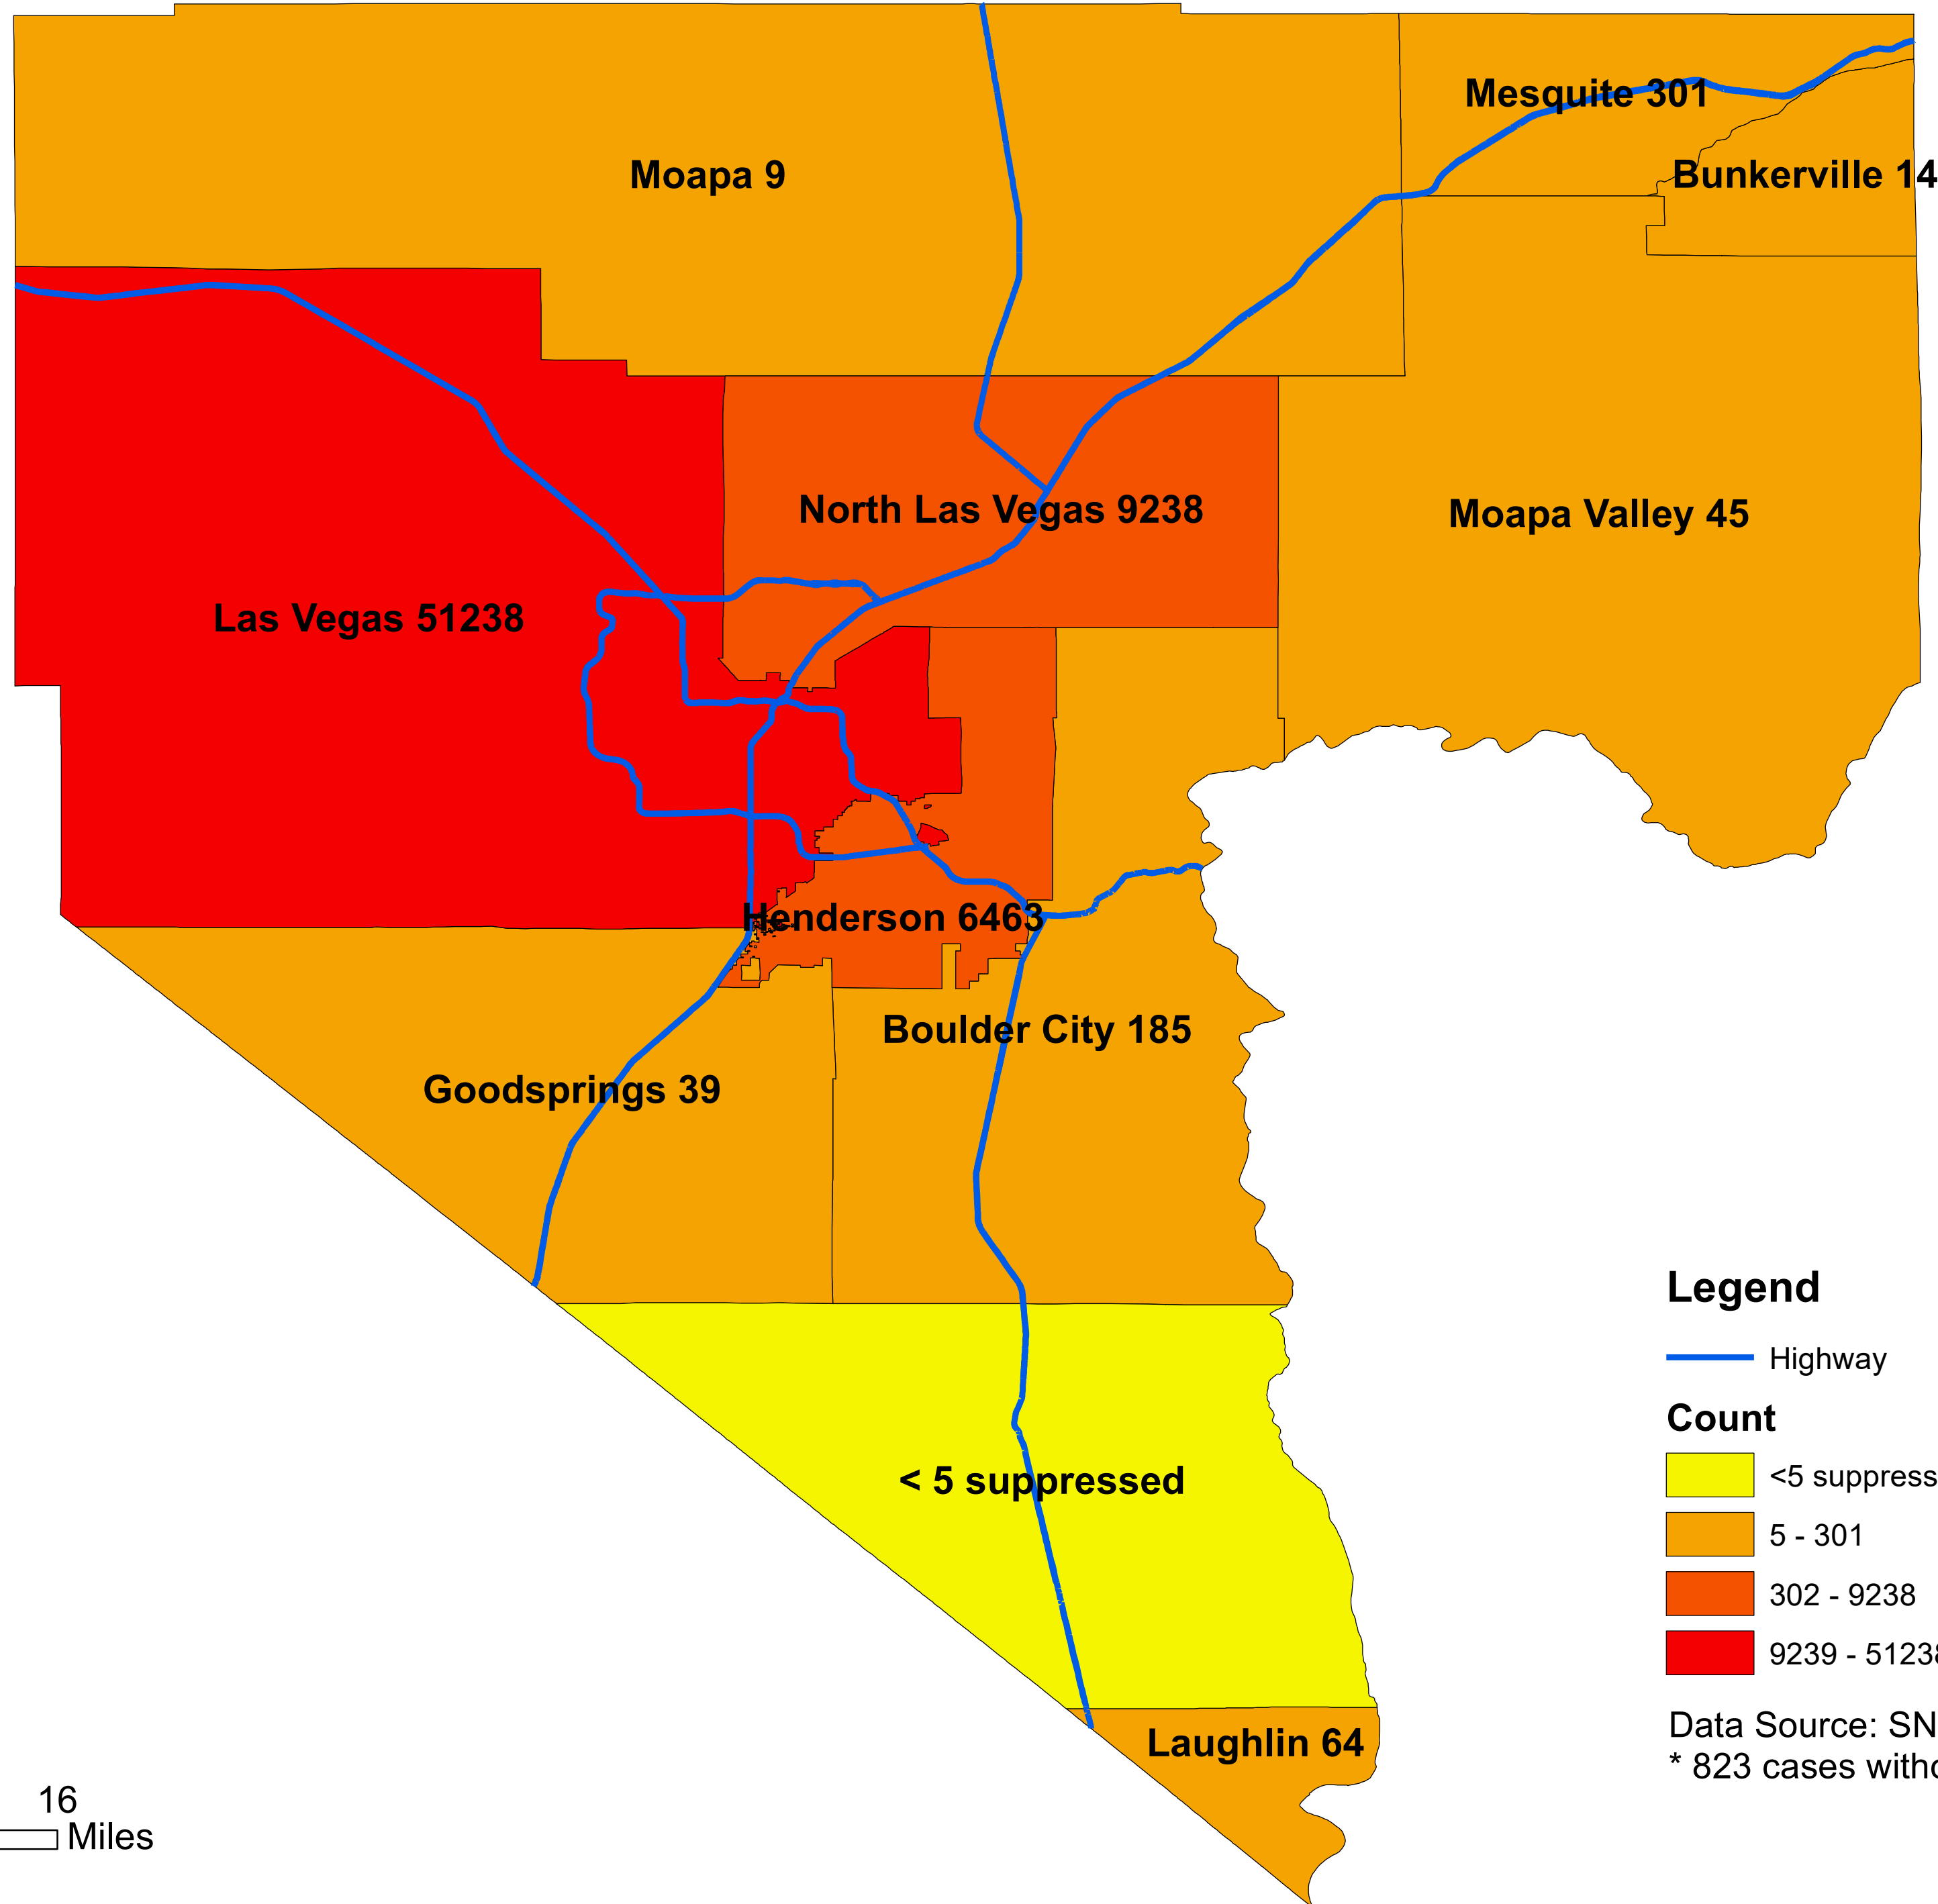

Number of COVID-19 cases by city in Clark county (10.03.2020)

Legend

— Highway

Count

<5 suppressed

5 - 301

302 - 9238

9239 - 51238

Data Source: SNHD

* 823 cases without city information

0 4 8 16 Miles