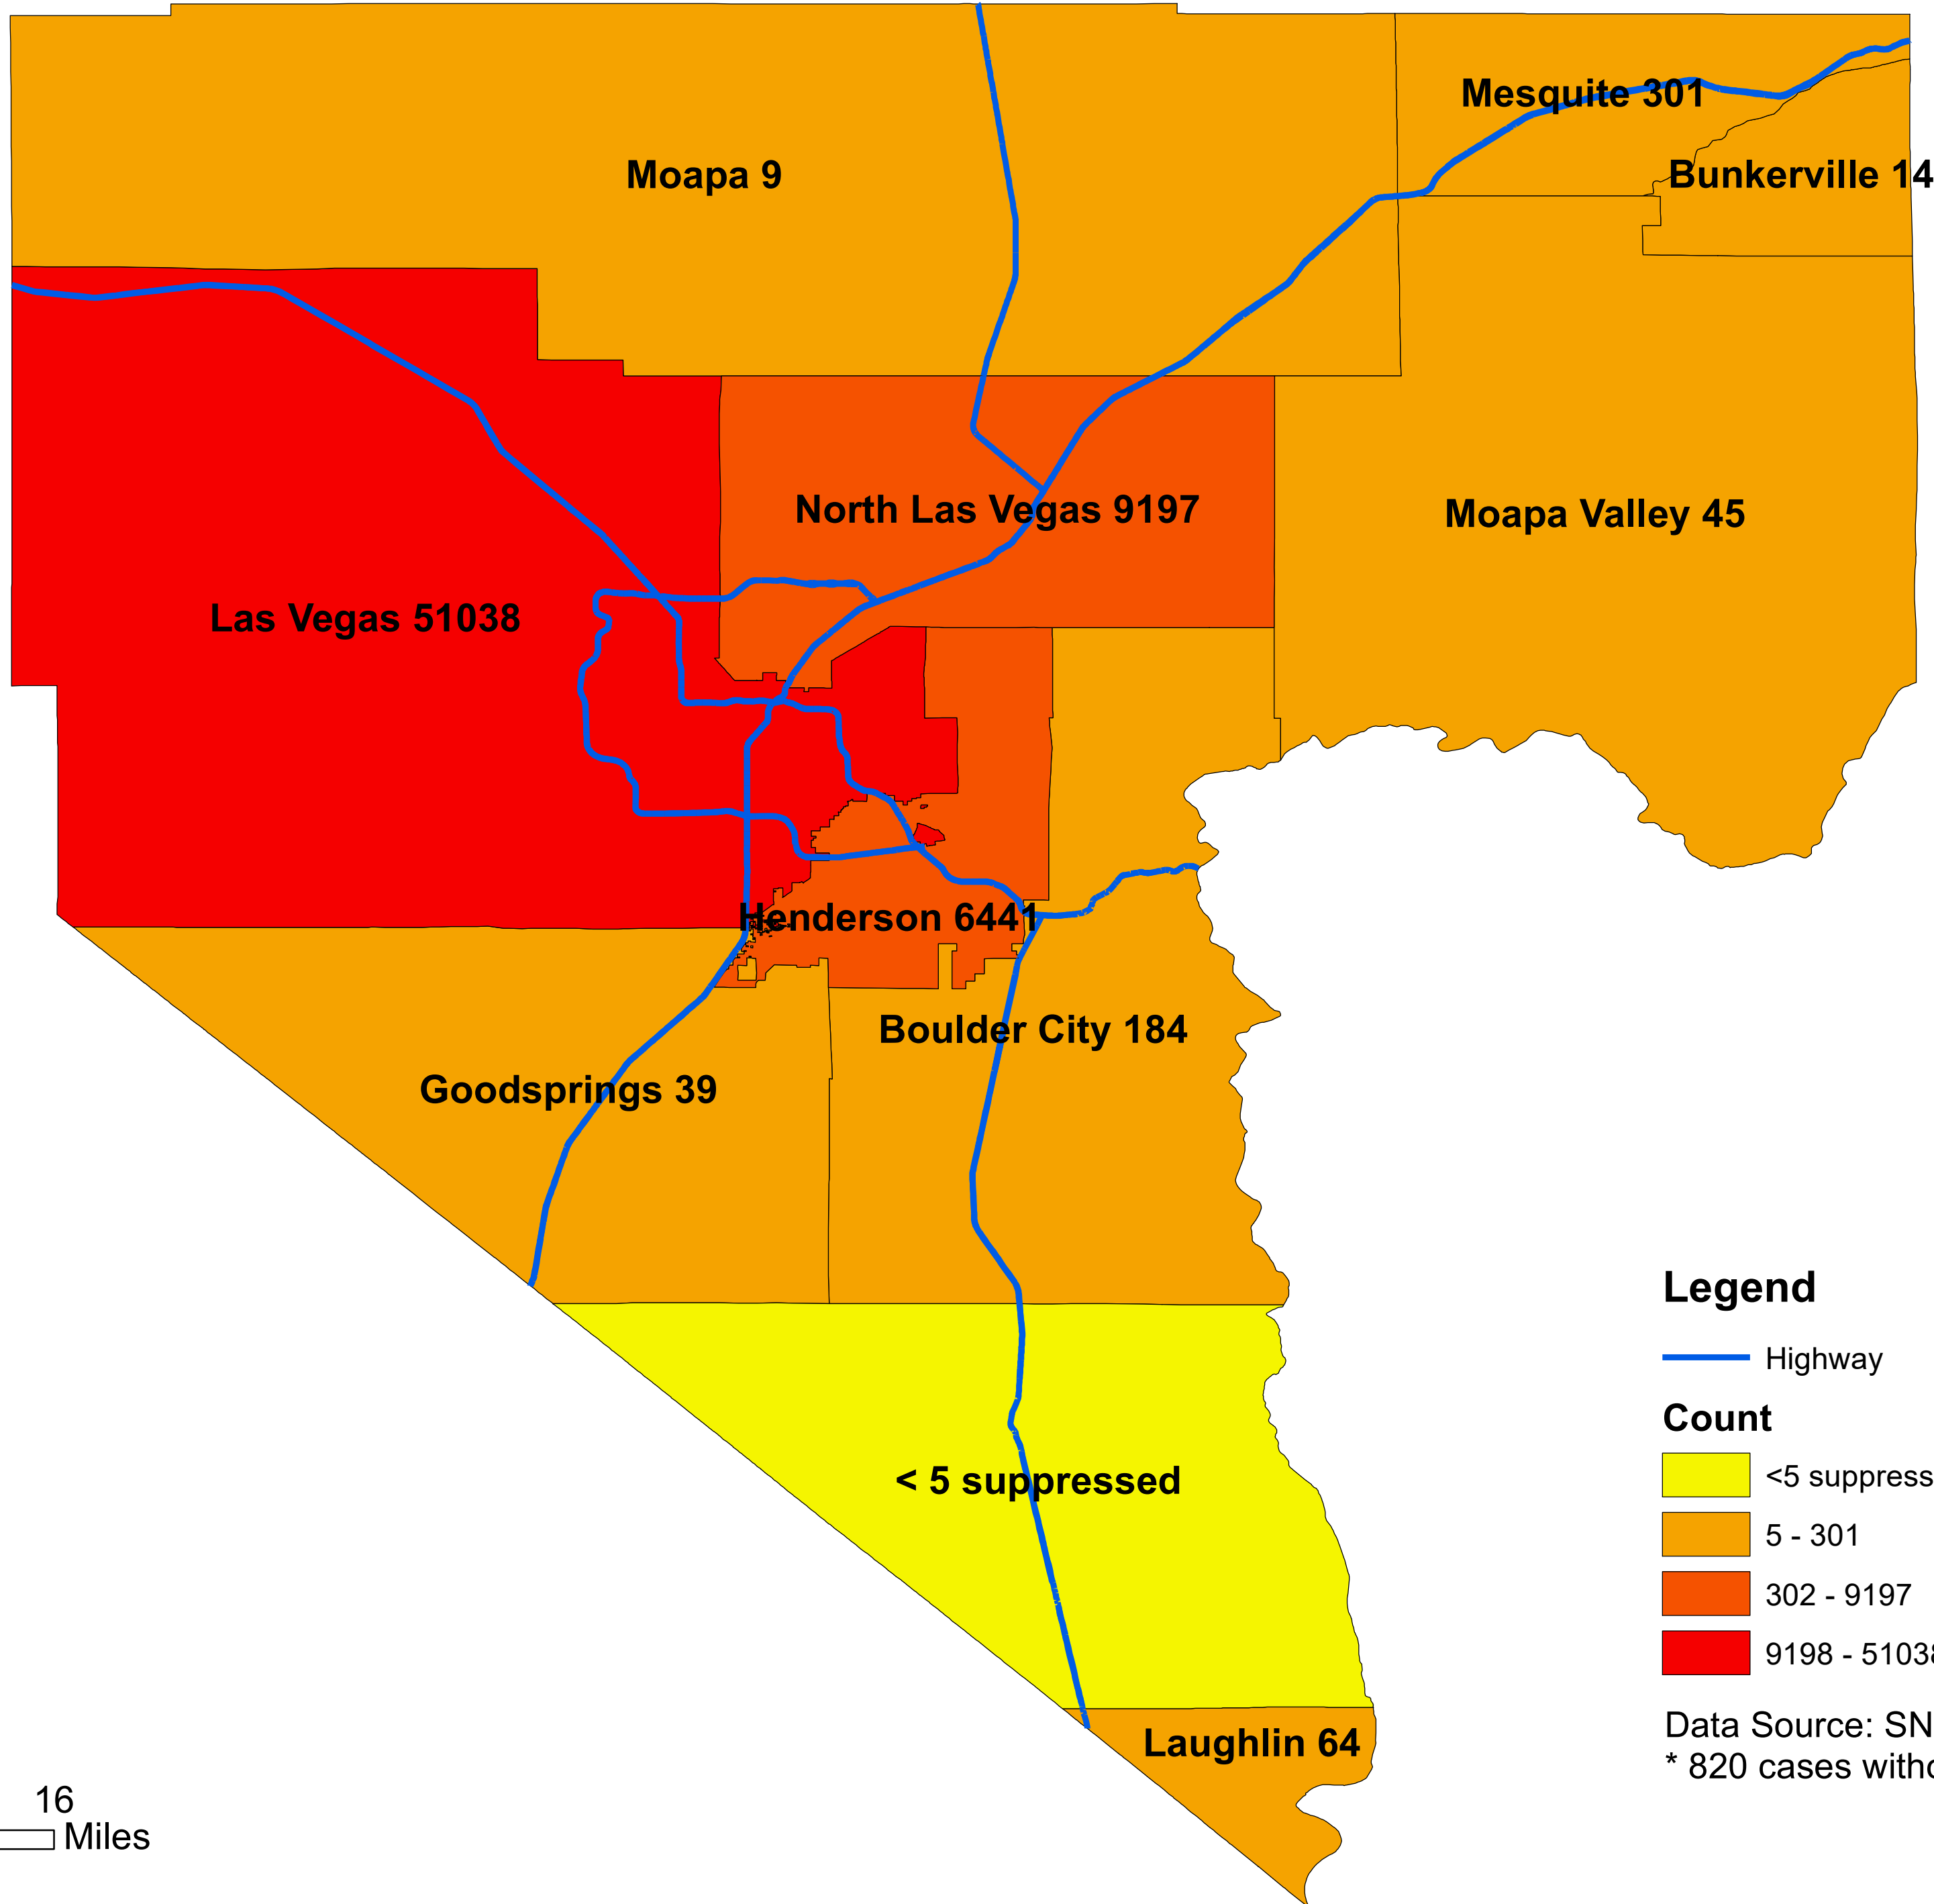

Number of COVID-19 cases by city in Clark county (10.02.2020)

Legend

— Highway

Count

<5 suppressed

5 - 301

302 - 9197

9198 - 51038

Data Source: SNHD

* 820 cases without city information

0 4 8 16
Miles