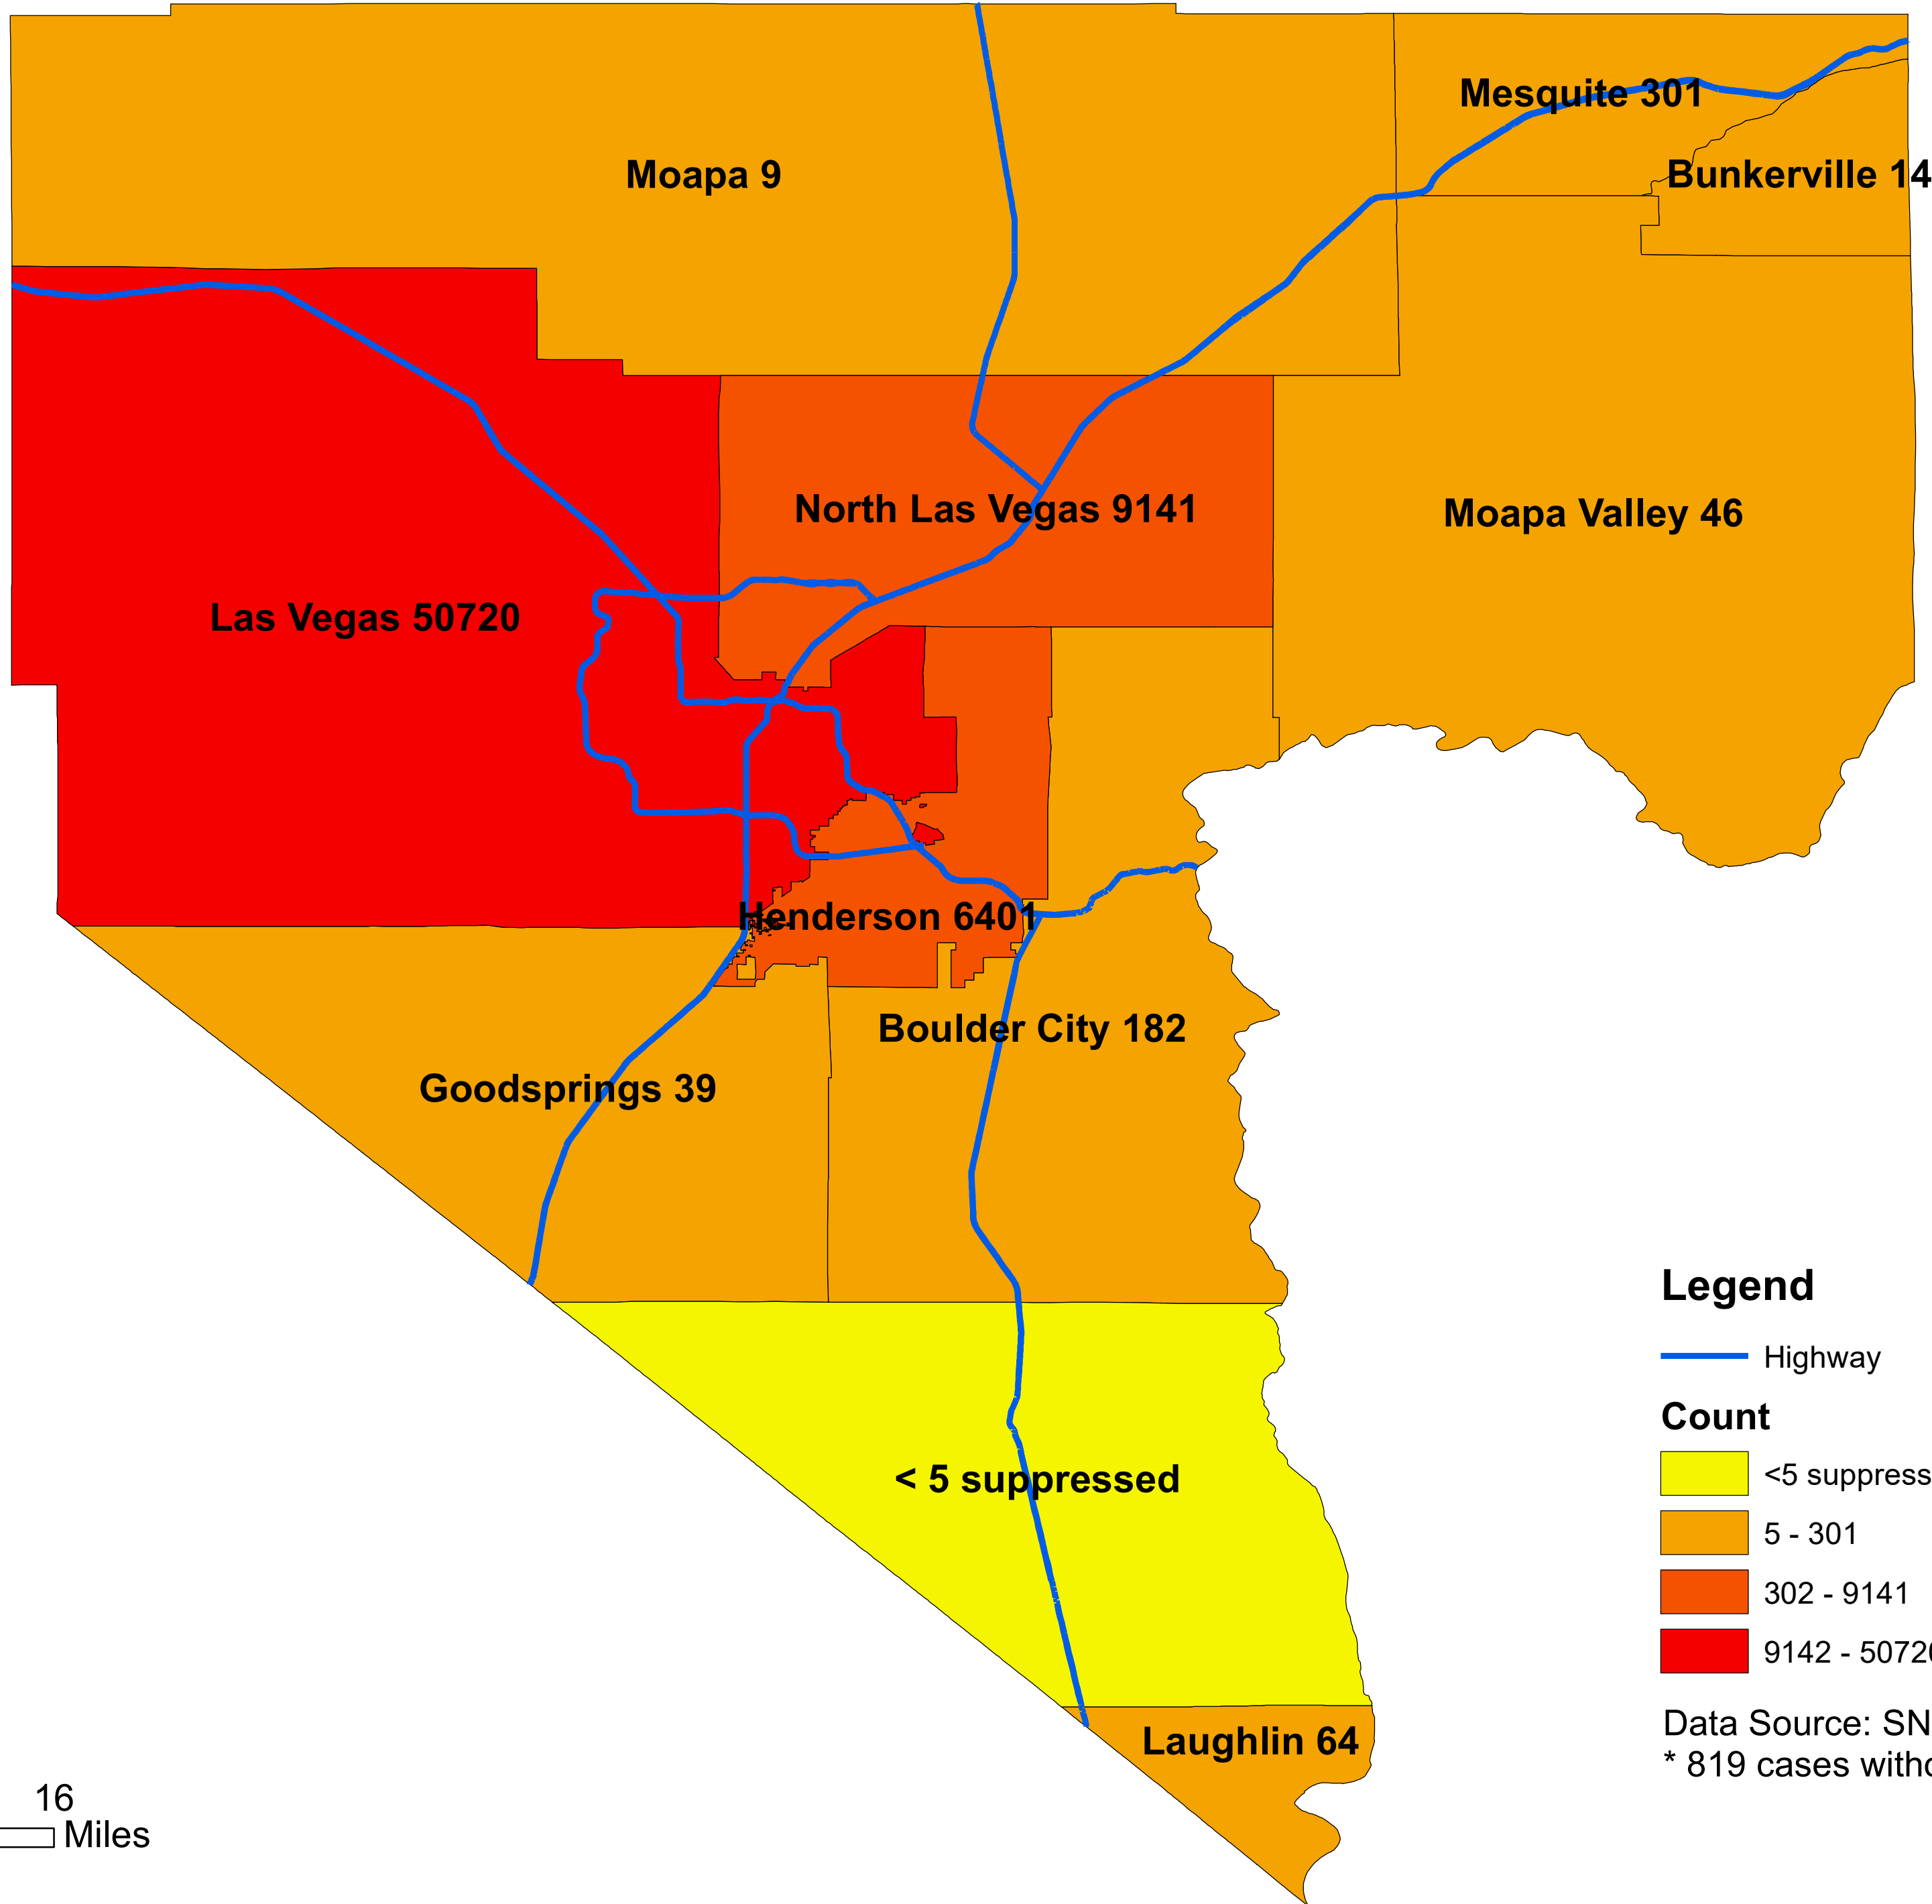

Number of COVID-19 cases by city in Clark county (10.01.2020)

Legend

— Highway

Count

- <5 suppressed
- 5 - 301
- 302 - 9141
- 9142 - 50720

Data Source: SNHD
* 819 cases without city information