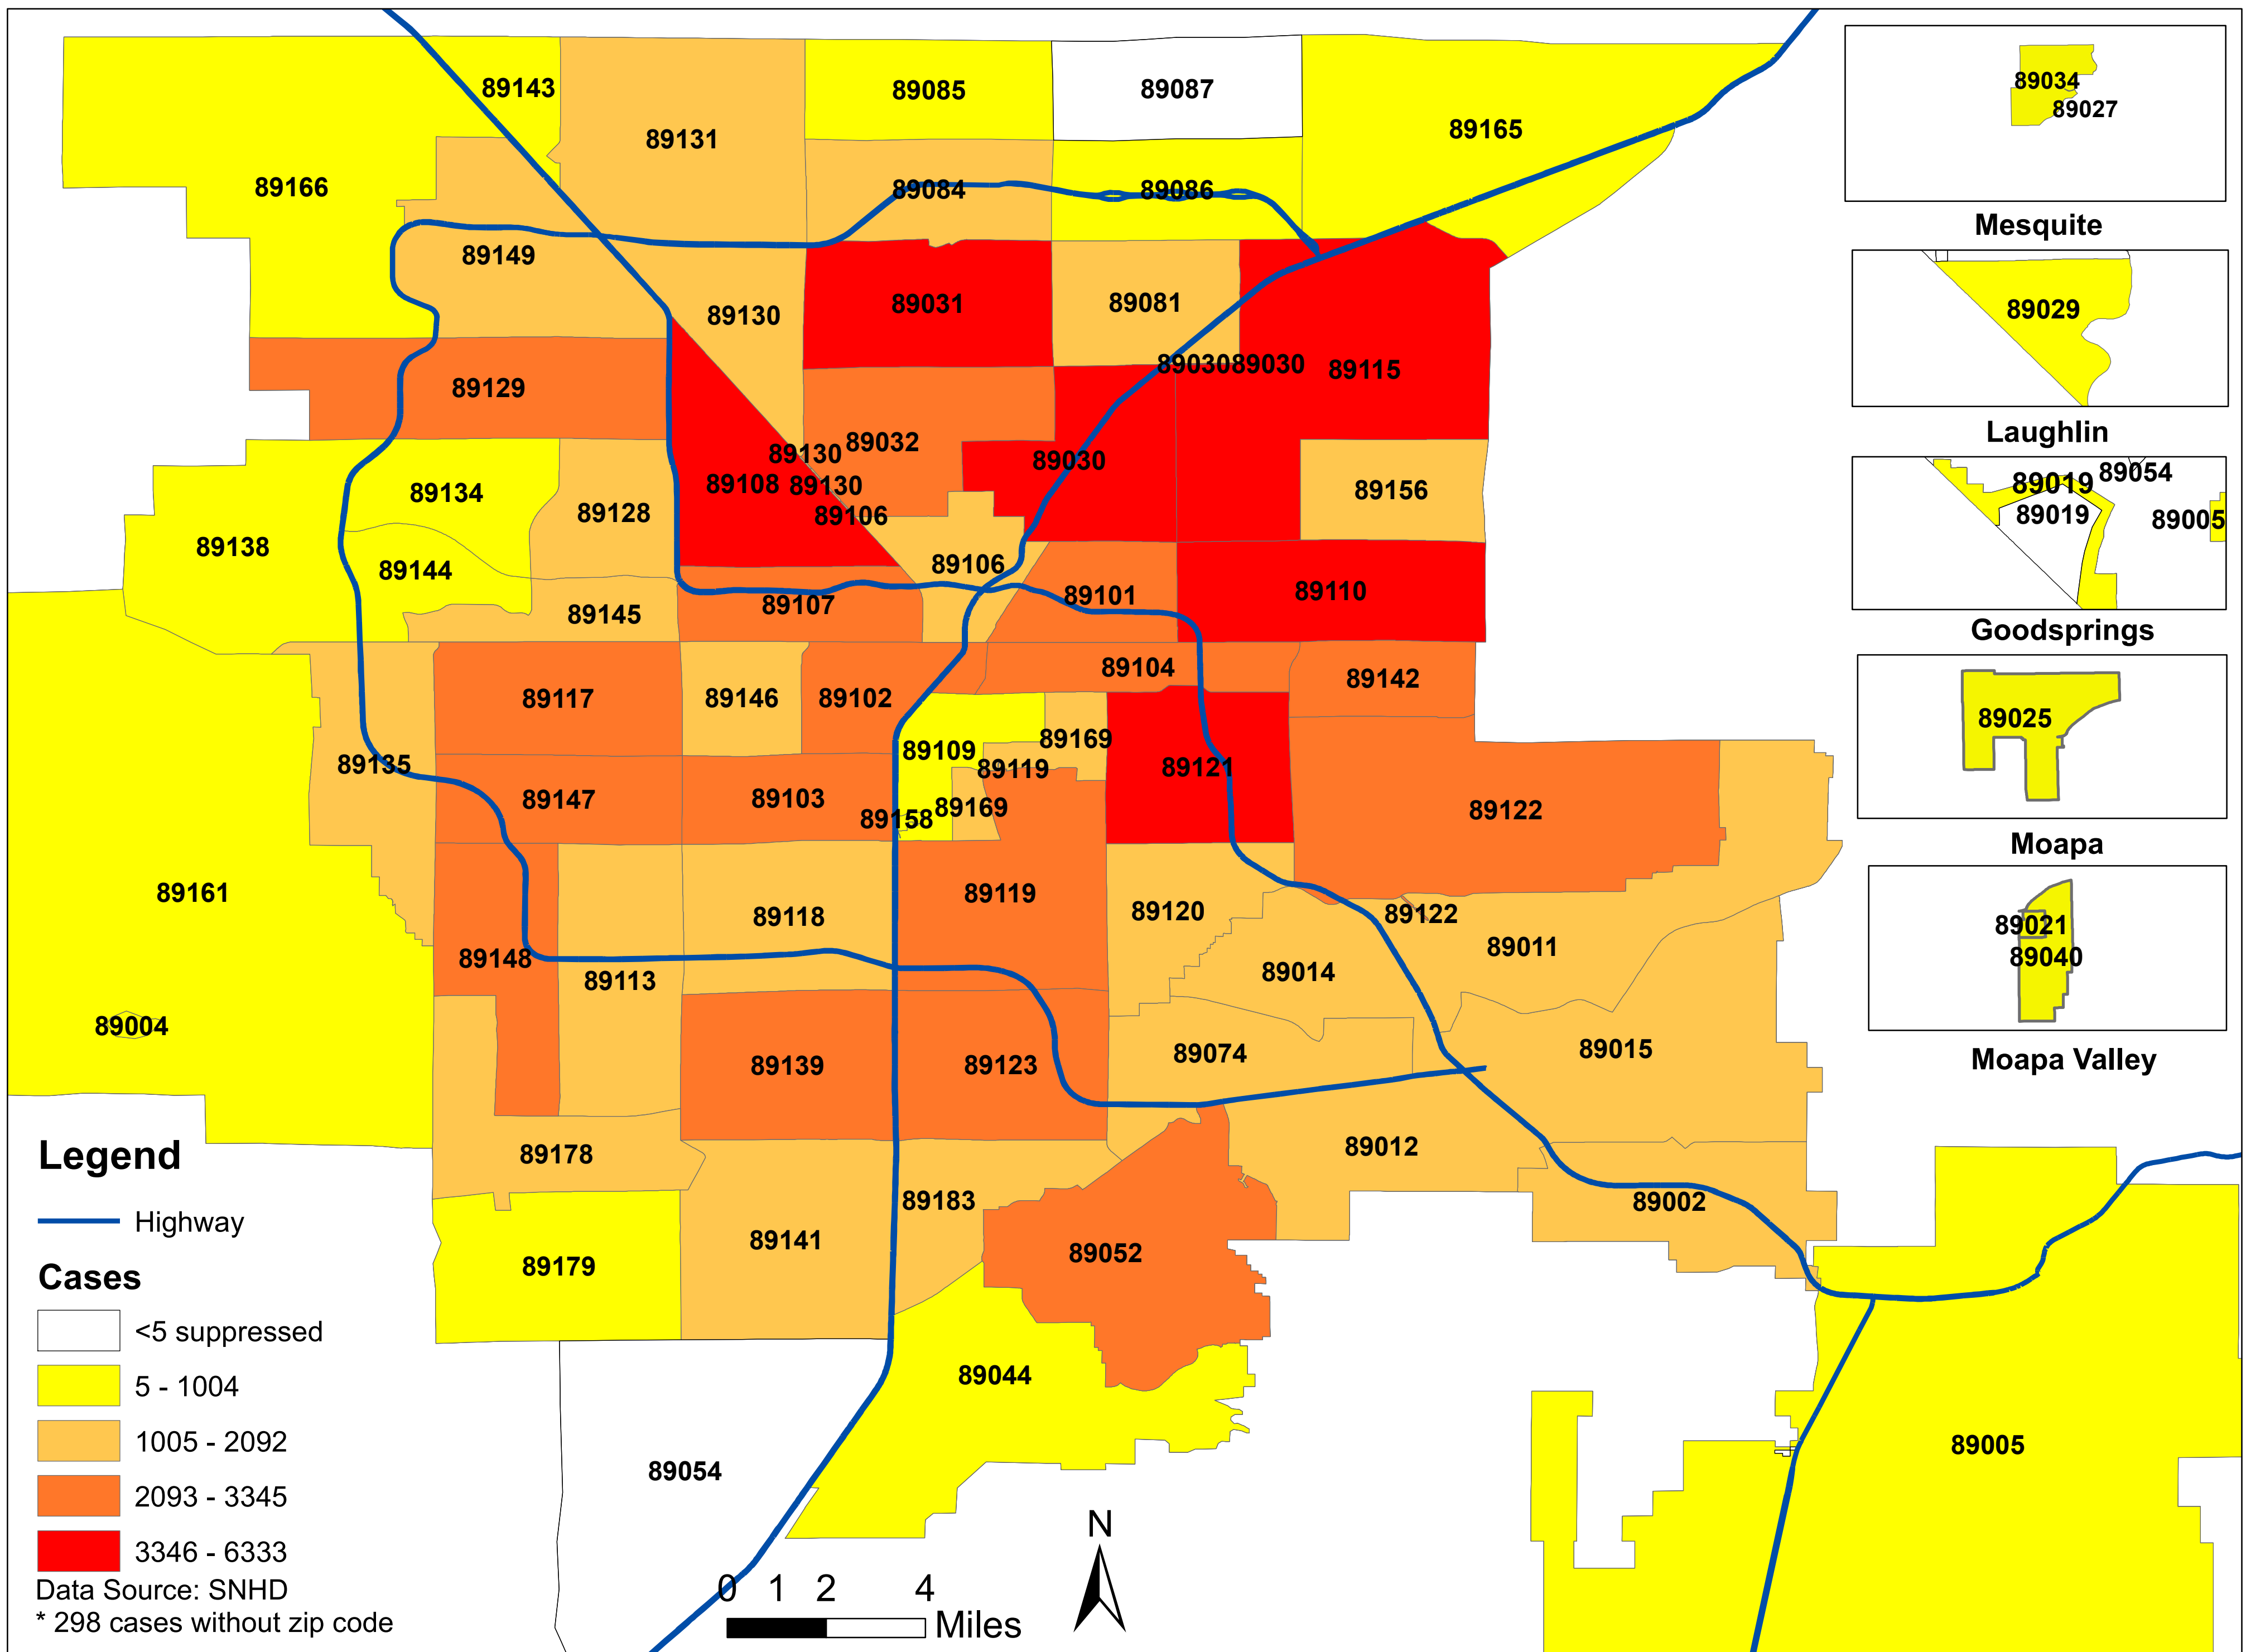

# Number of COVID-19 cases by zip code in Clark county (11.30.2020)

**Note: More than 5 cases reported from 89124**