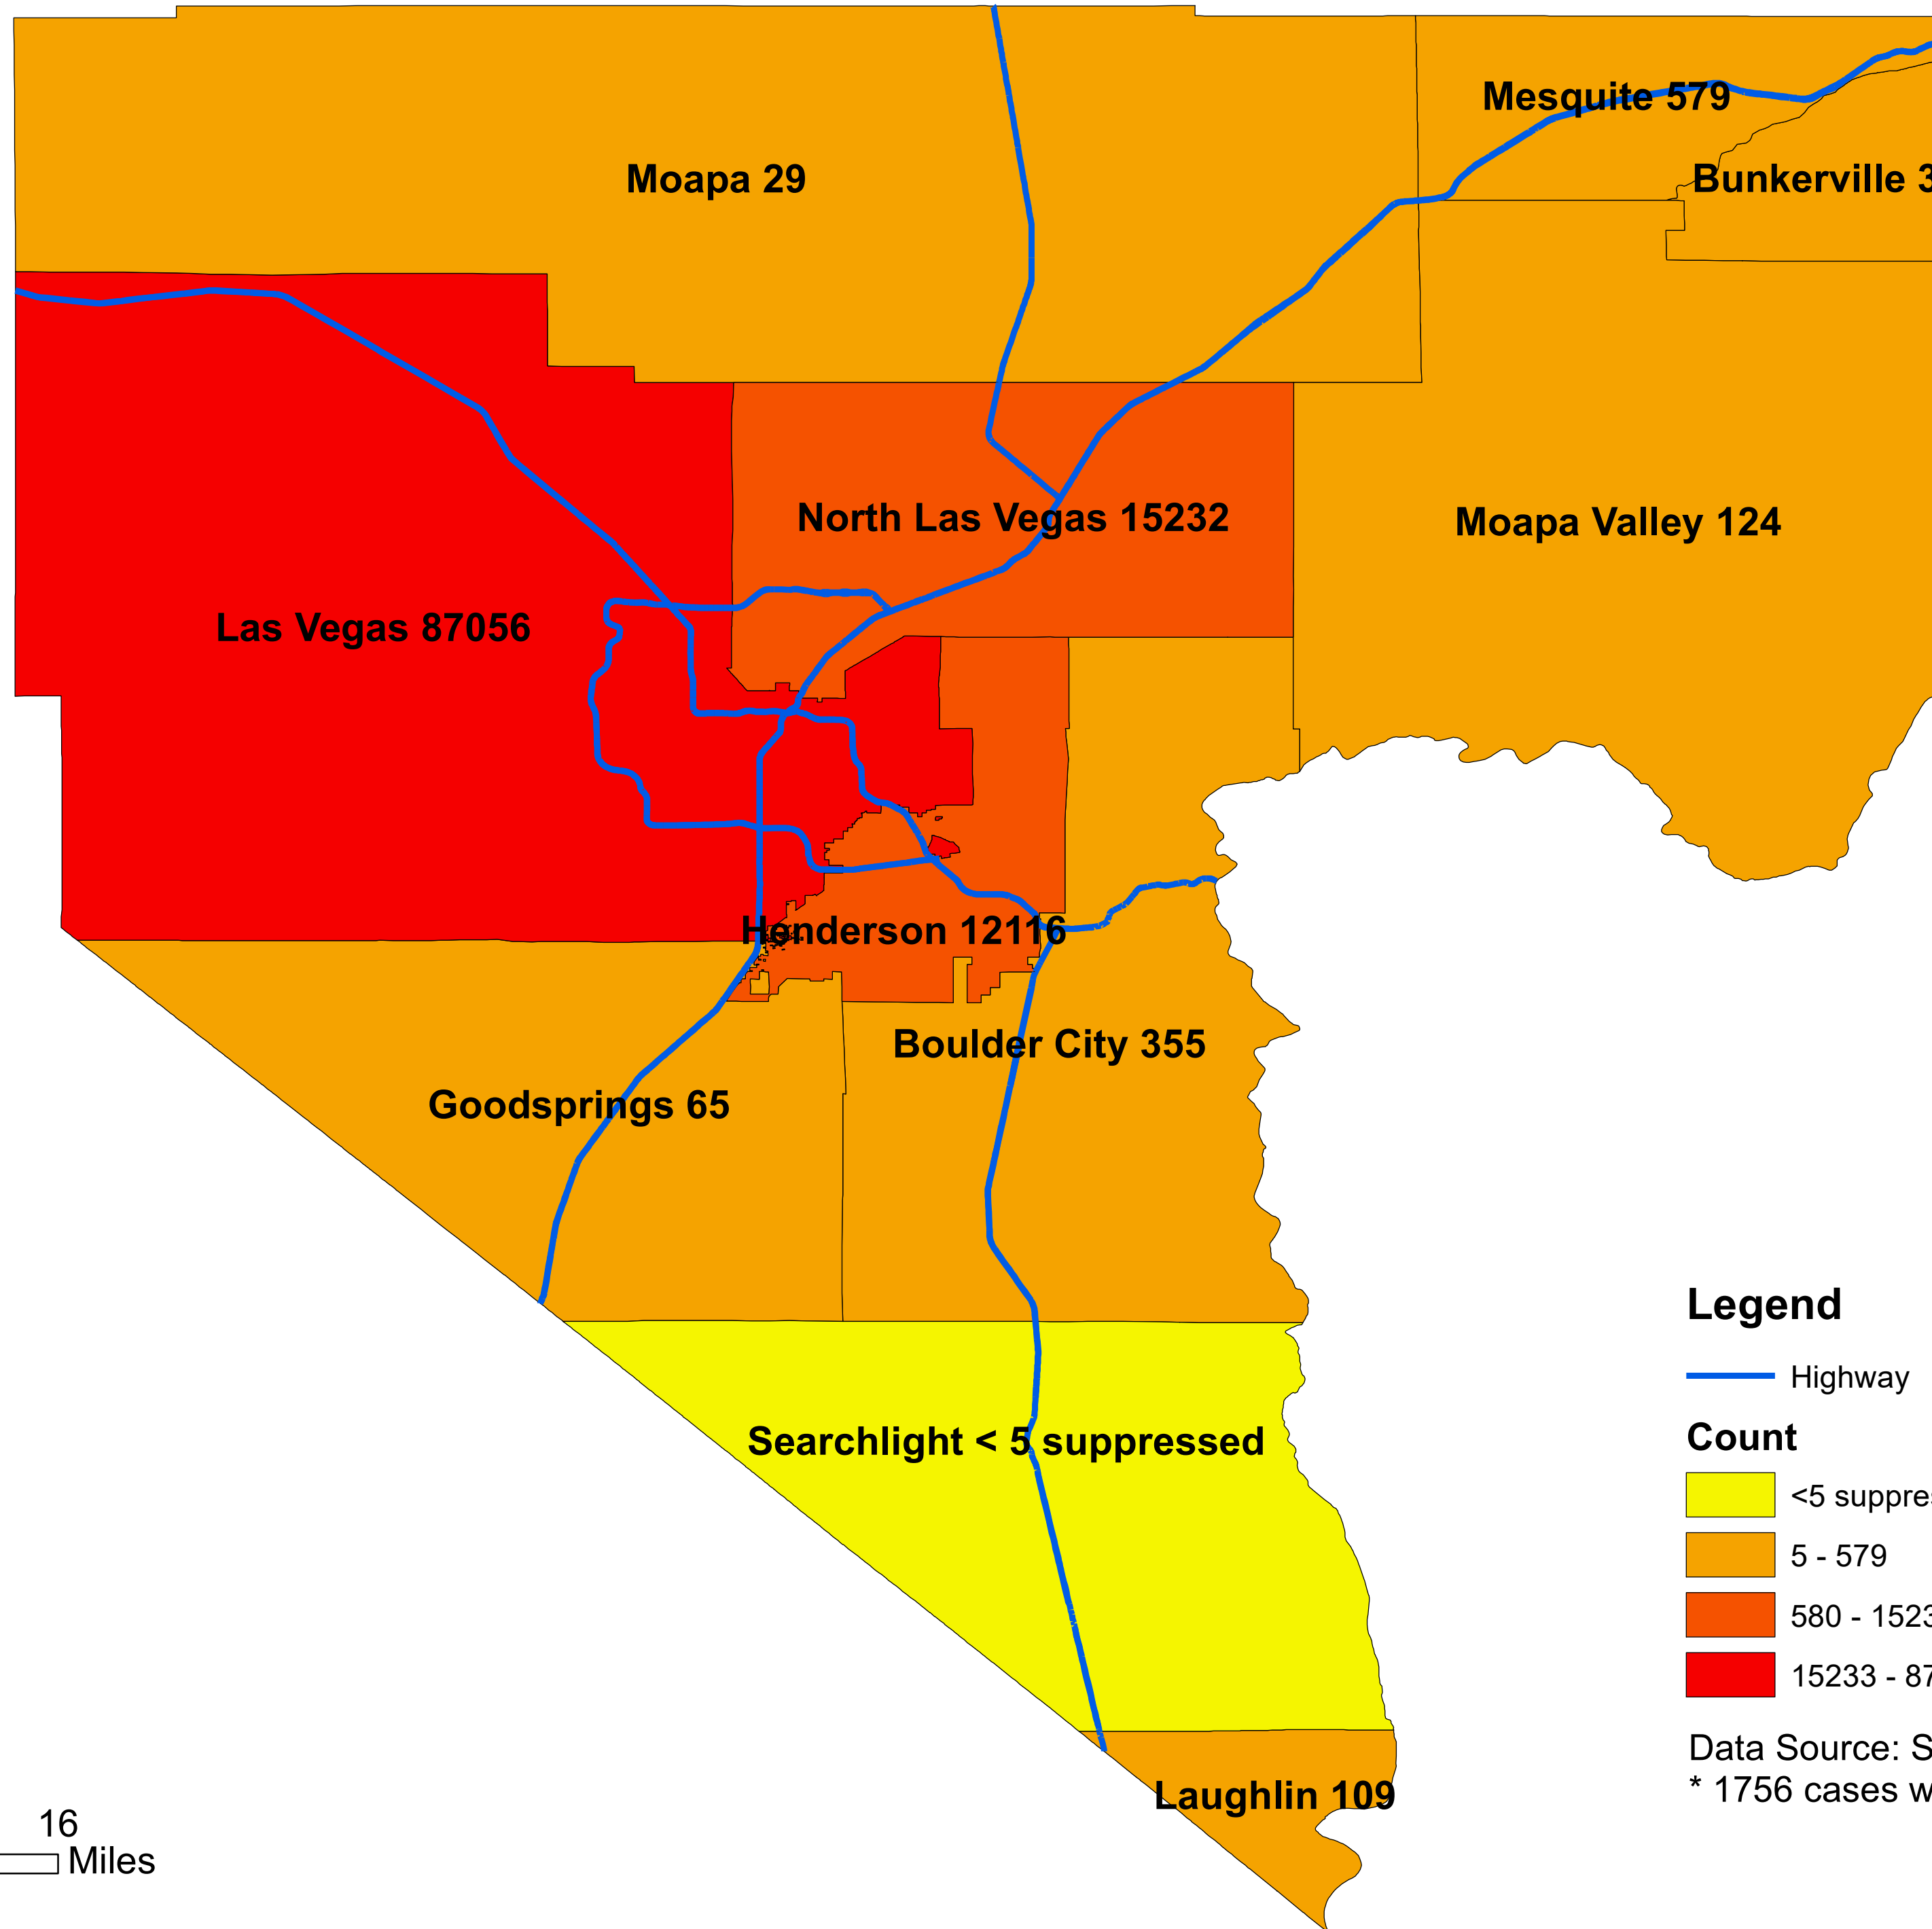

Number of COVID-19 cases by city in Clark county (11.30.2020)

Legend

— Highway

Count

<5 suppressed

5 - 579

580 - 15232

15233 - 87056

Data Source: SNHD

* 1756 cases without city information

0 4 8 16
Miles