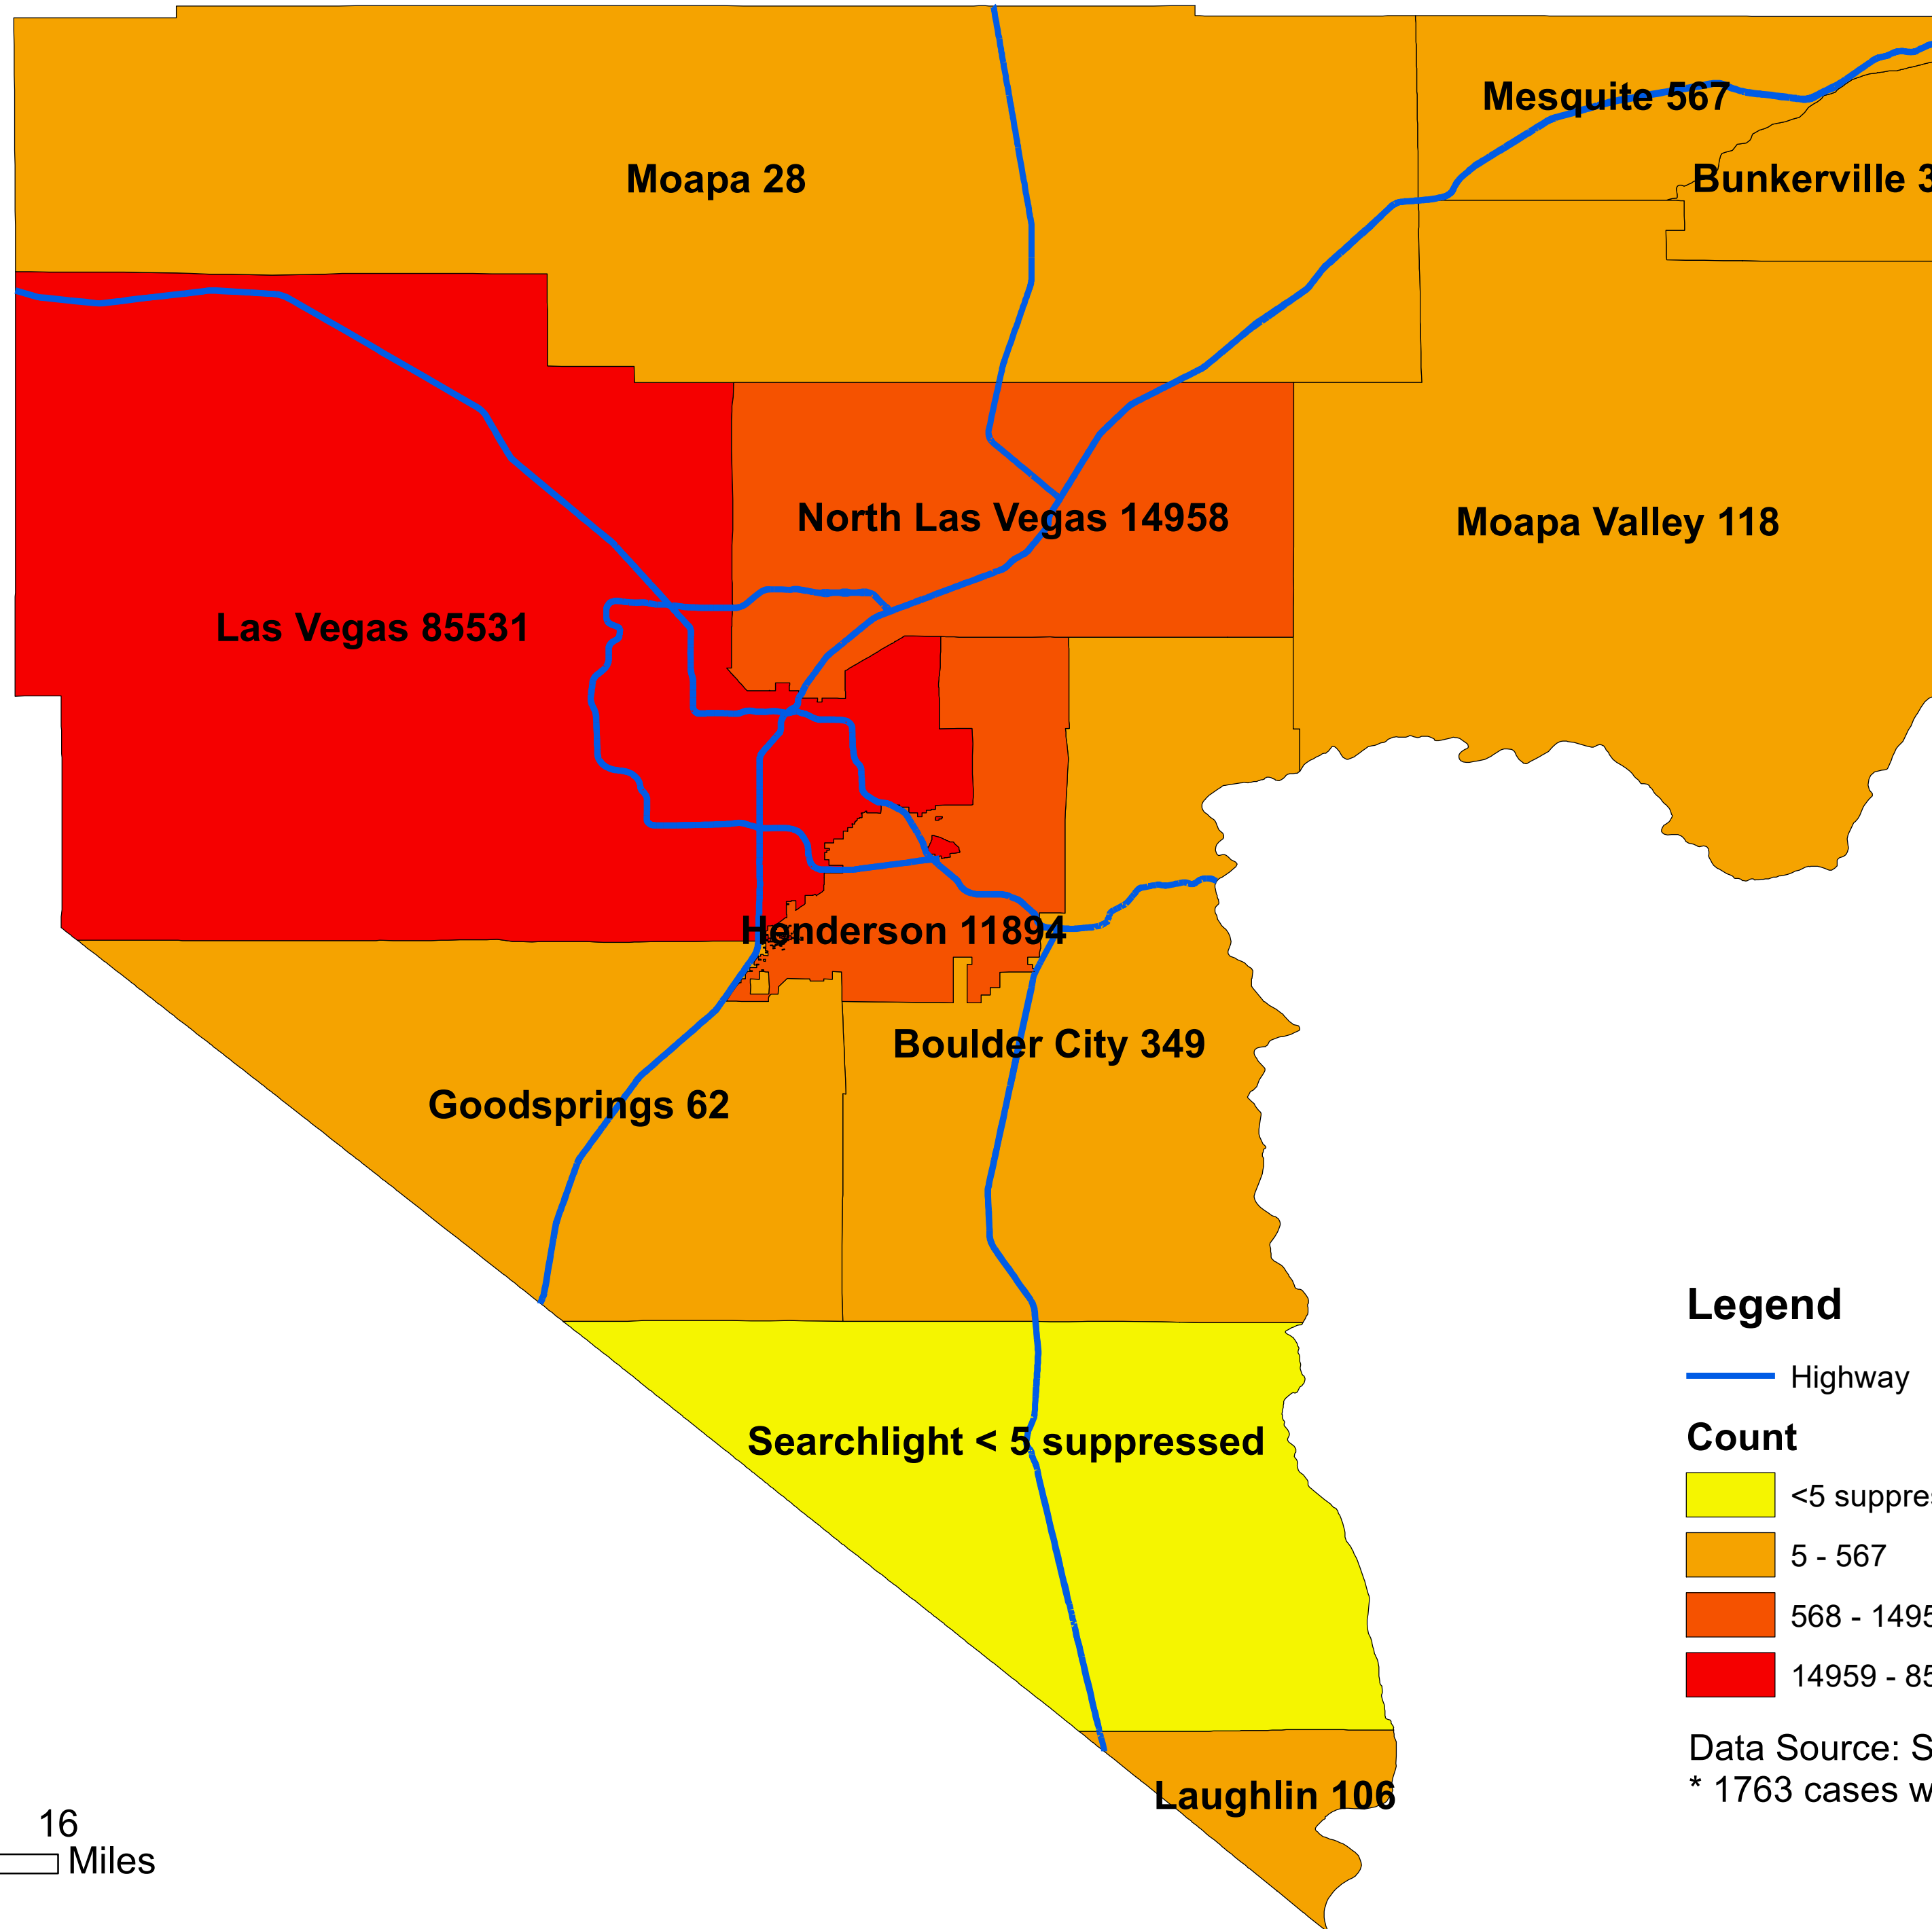

# Number of COVID-19 cases by city in Clark county (11.29.2020)

## Legend

— Highway

## Count

<5 suppressed

5 - 567

568 - 14958

14959 - 85531

Data Source: SNHD

\* 1763 cases without city information

0 4 8 16  
Miles