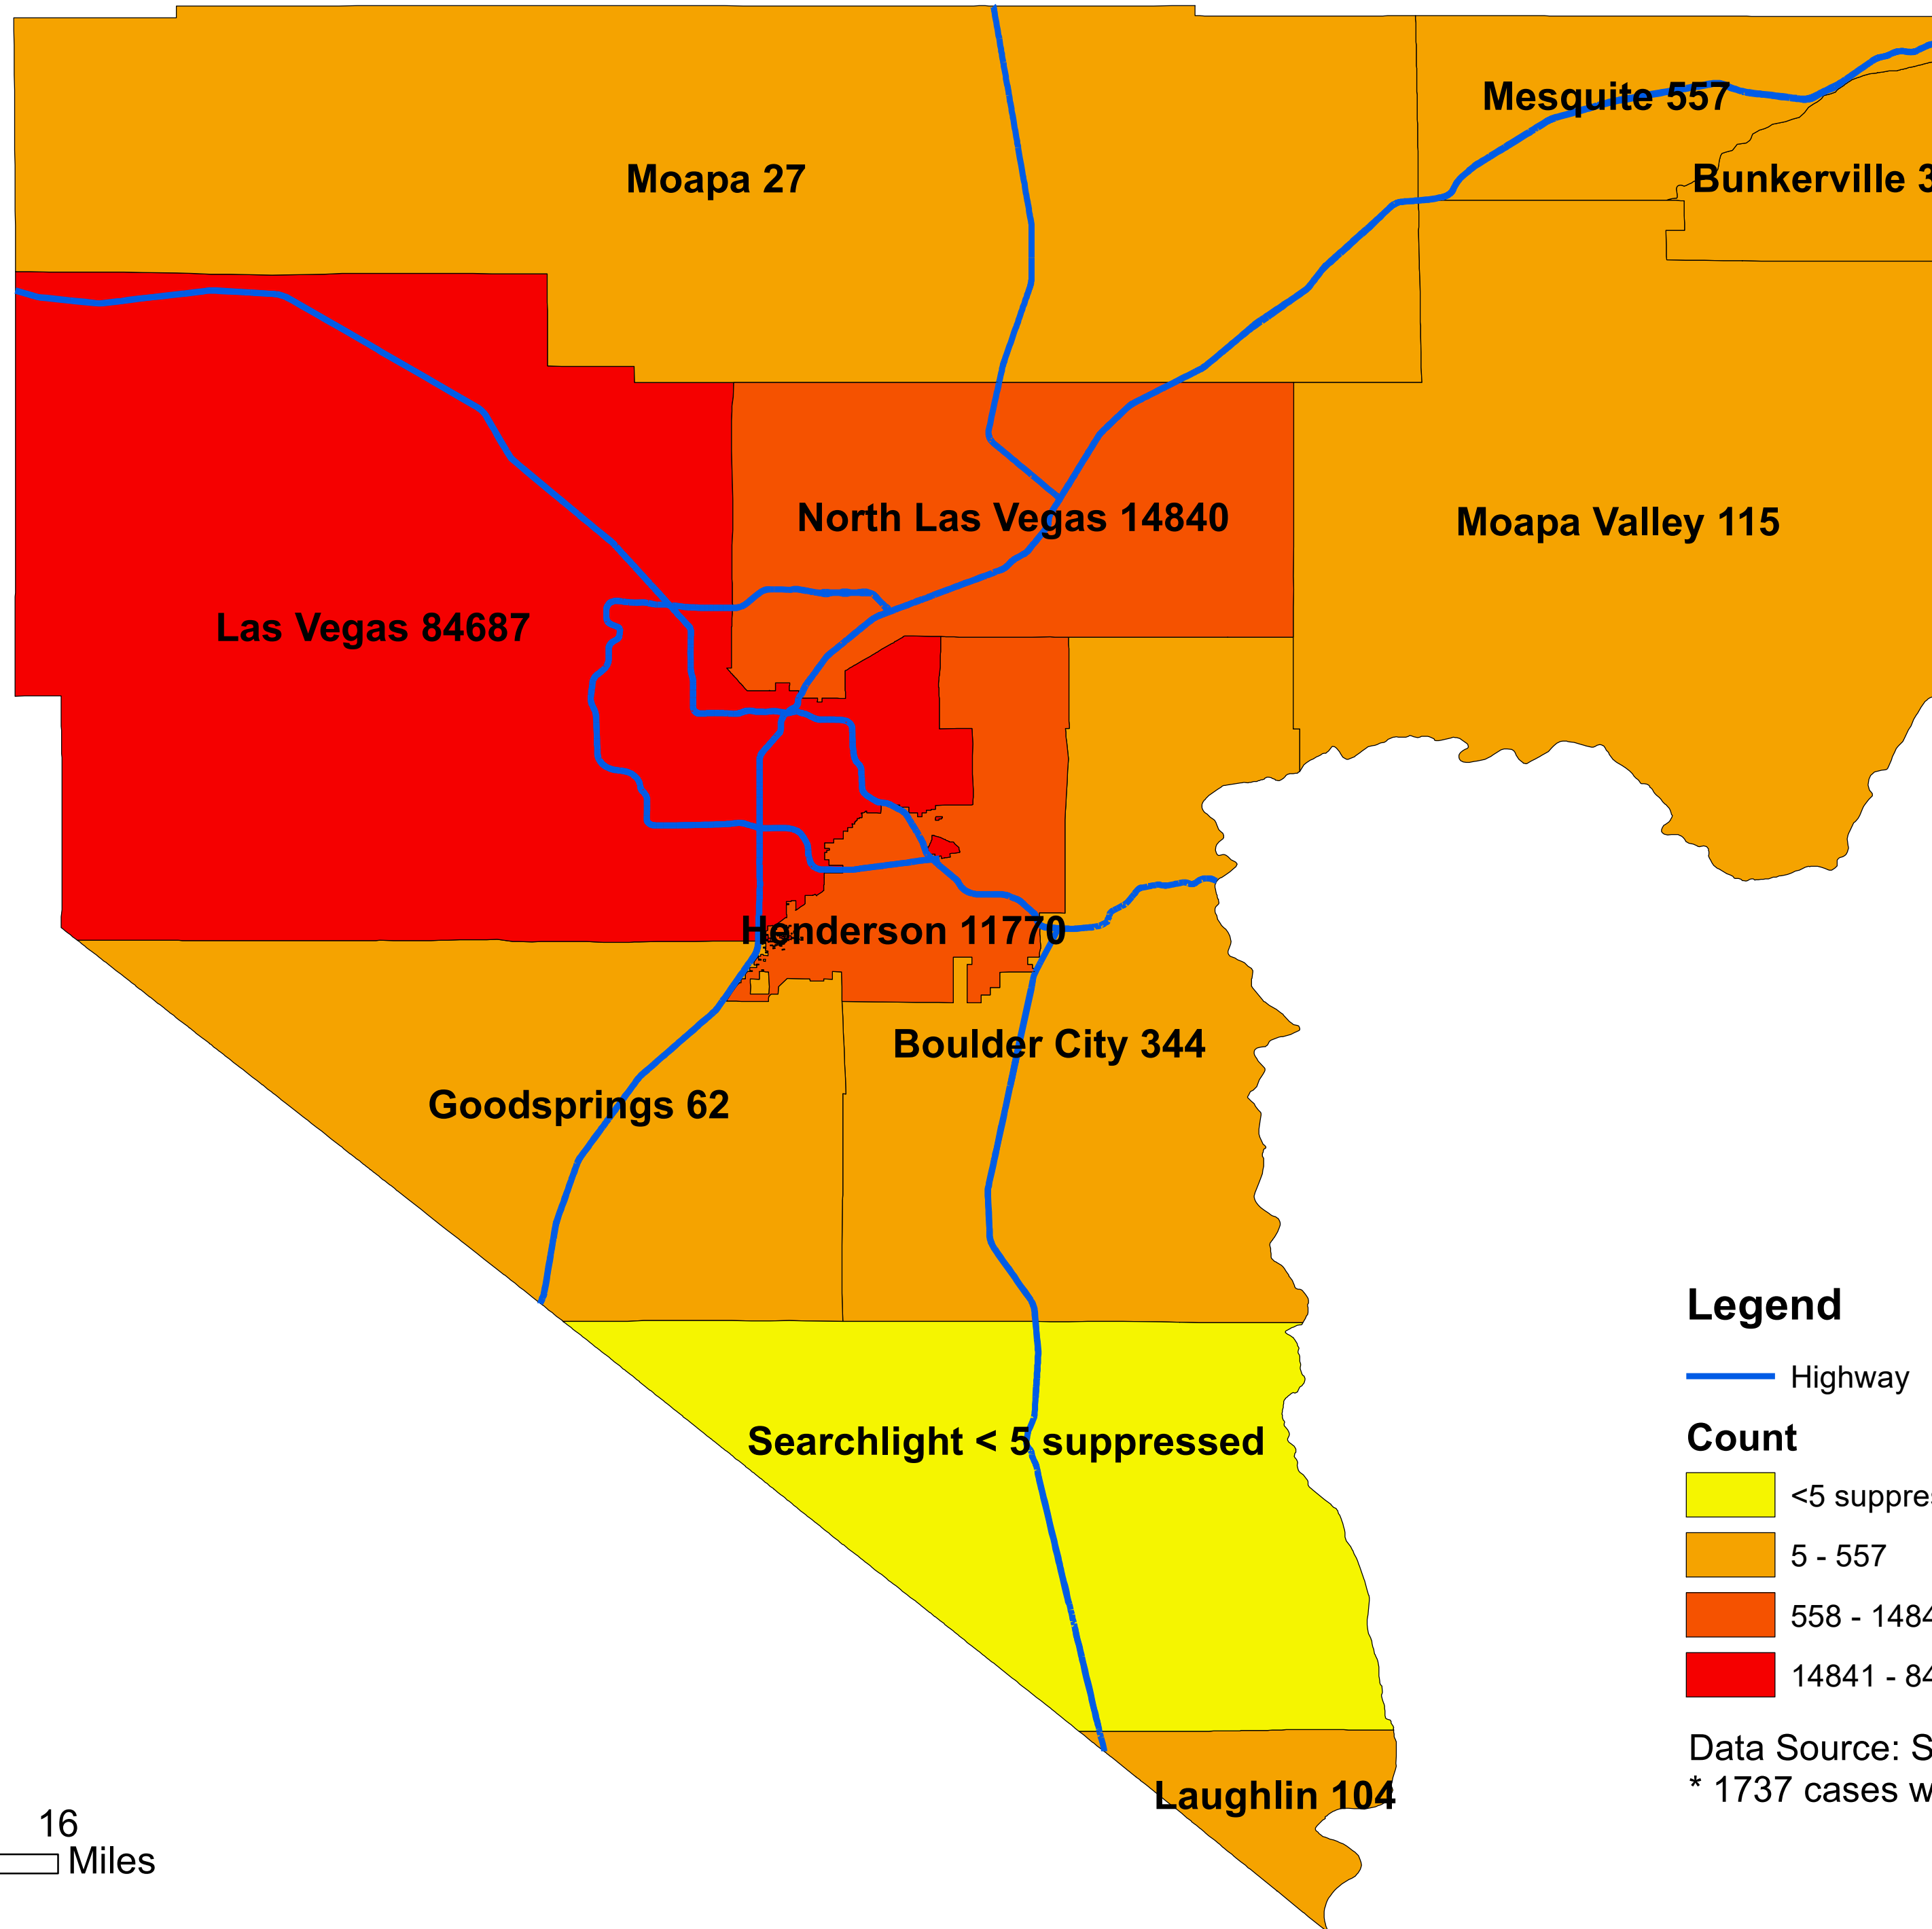

Number of COVID-19 cases by city in Clark county (11.28.2020)

Legend

— Highway

Count

<5 suppressed

5 - 557

558 - 14840

14841 - 84687

Data Source: SNHD

* 1737 cases without city information

0 4 8 16
Miles