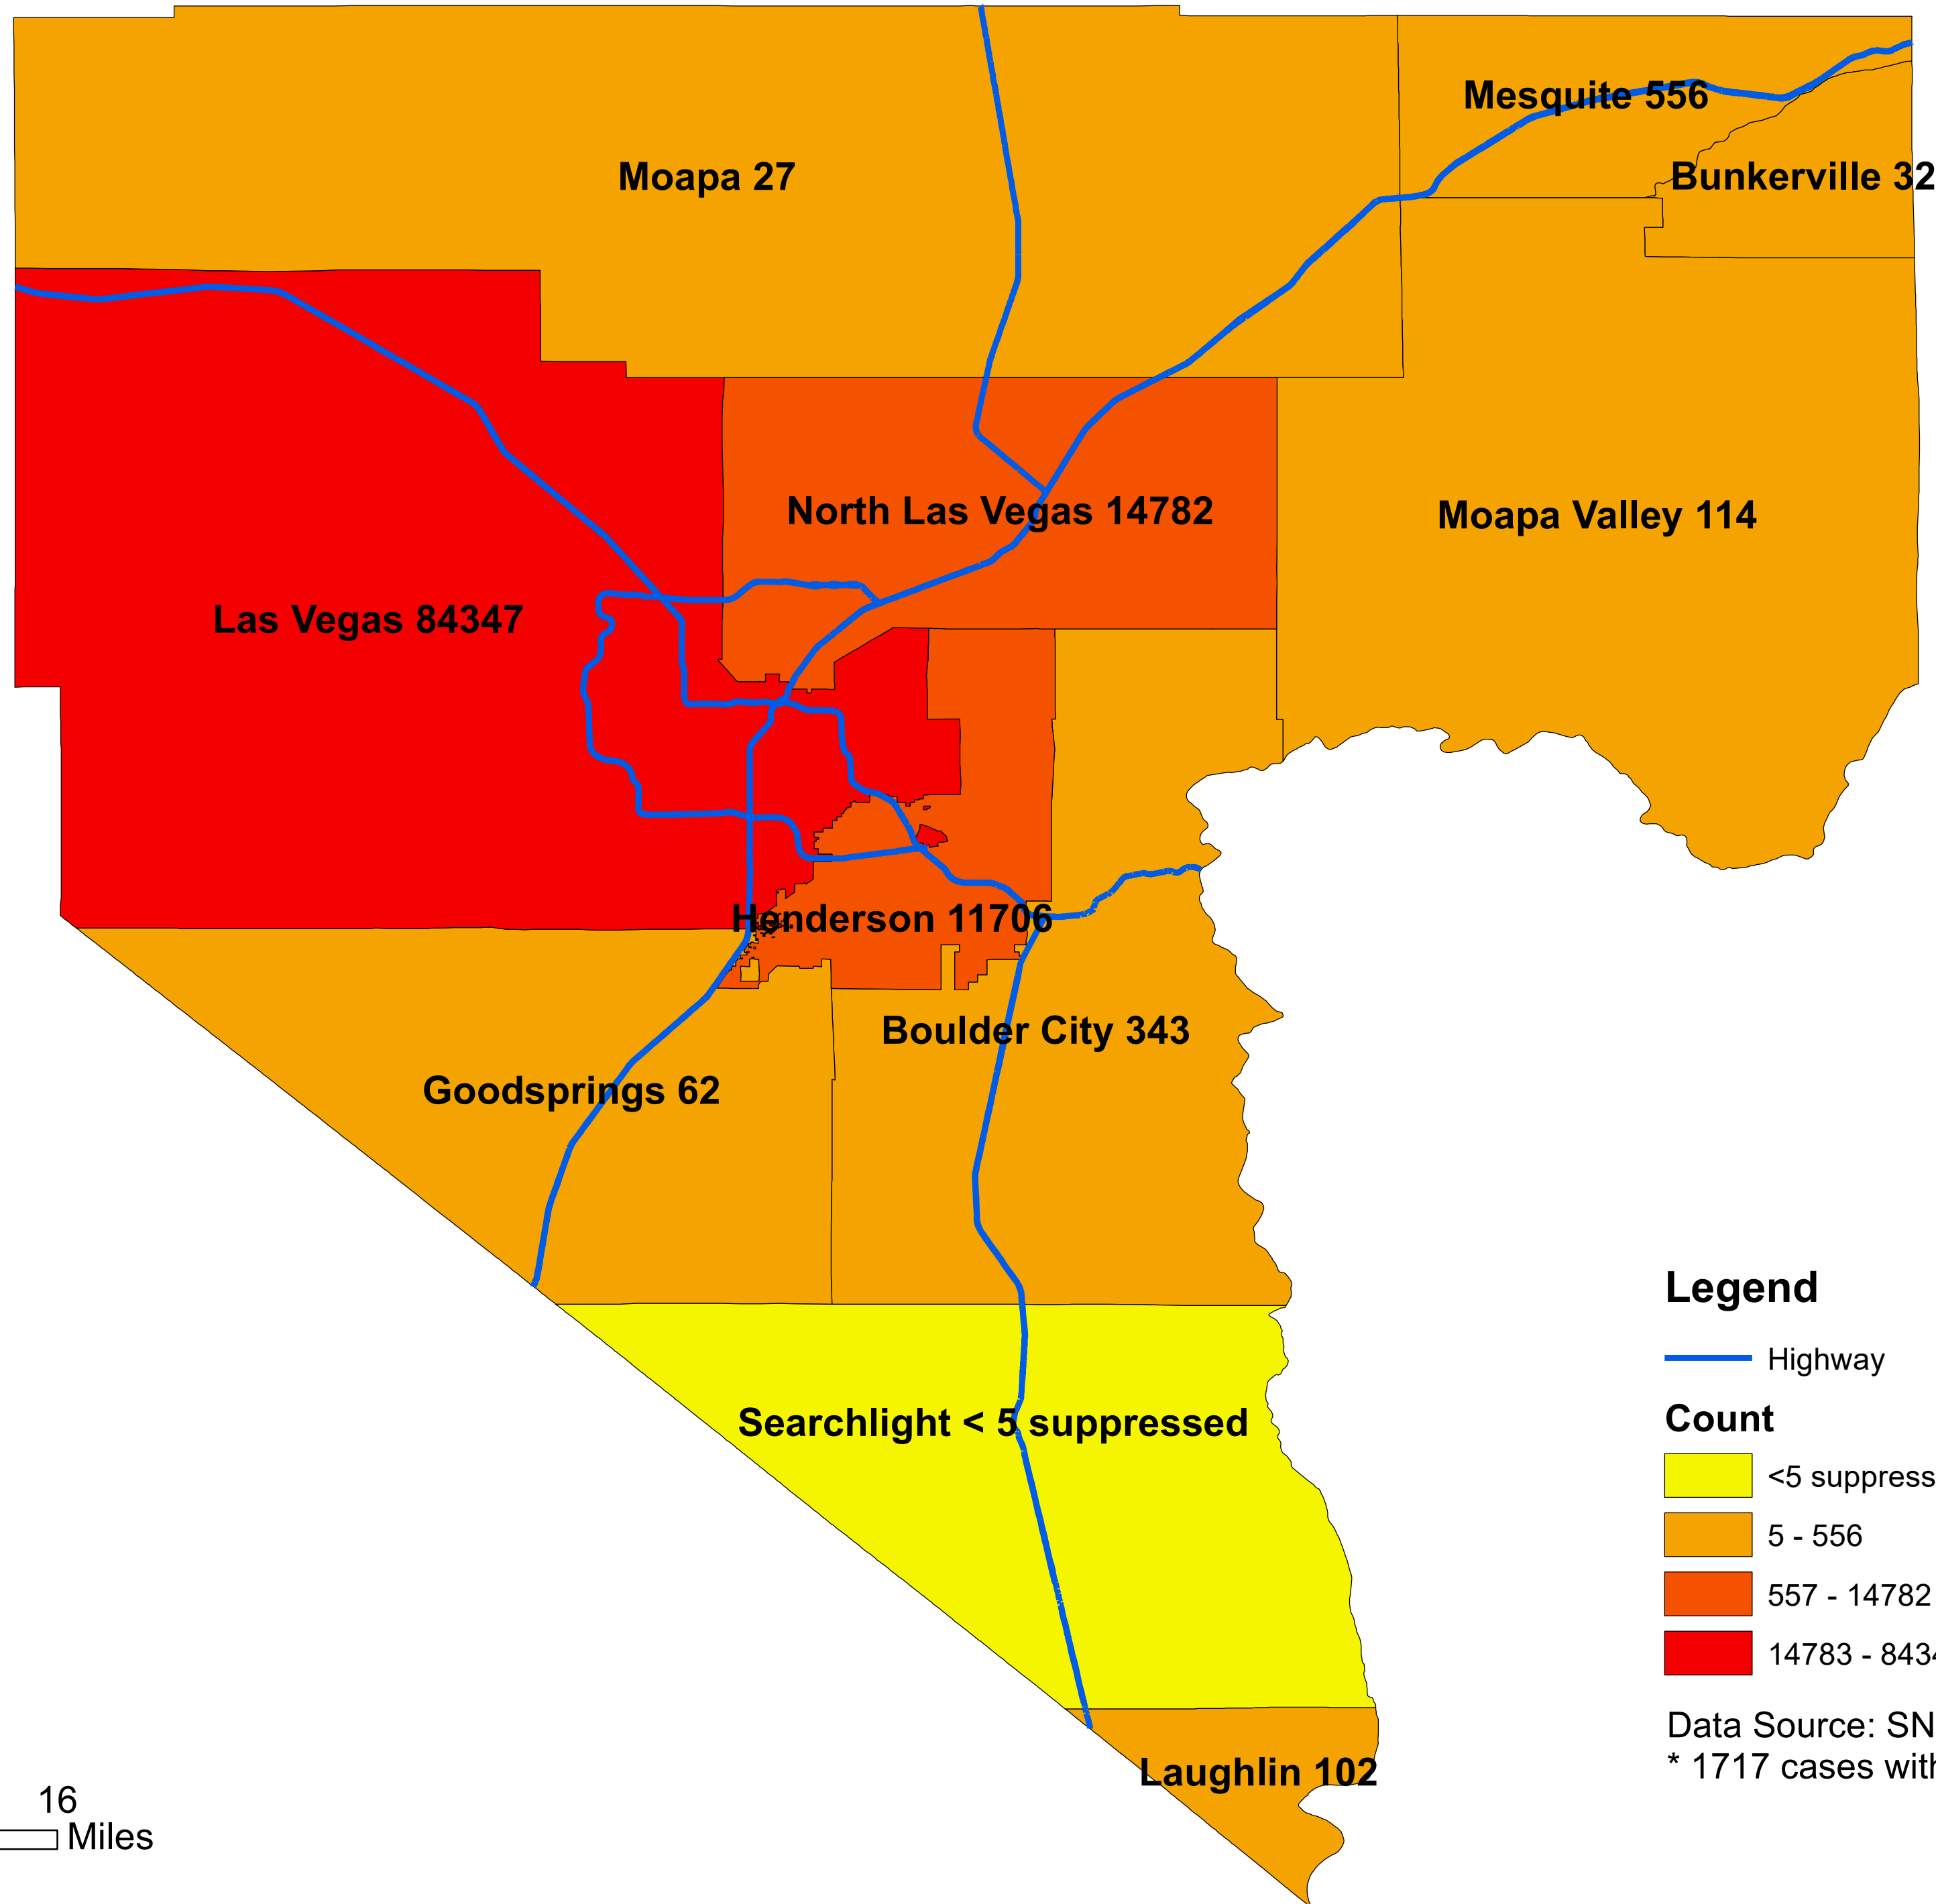

Number of COVID-19 cases by city in Clark county (11.27.2020)

Legend

— Highway

Count

Yellow: <5 suppressed

Light Orange: 5 - 556

Dark Orange: 557 - 14782

Red: 14783 - 84347

Data Source: SNHD

* 1717 cases without city information

0 4 8 16 Miles