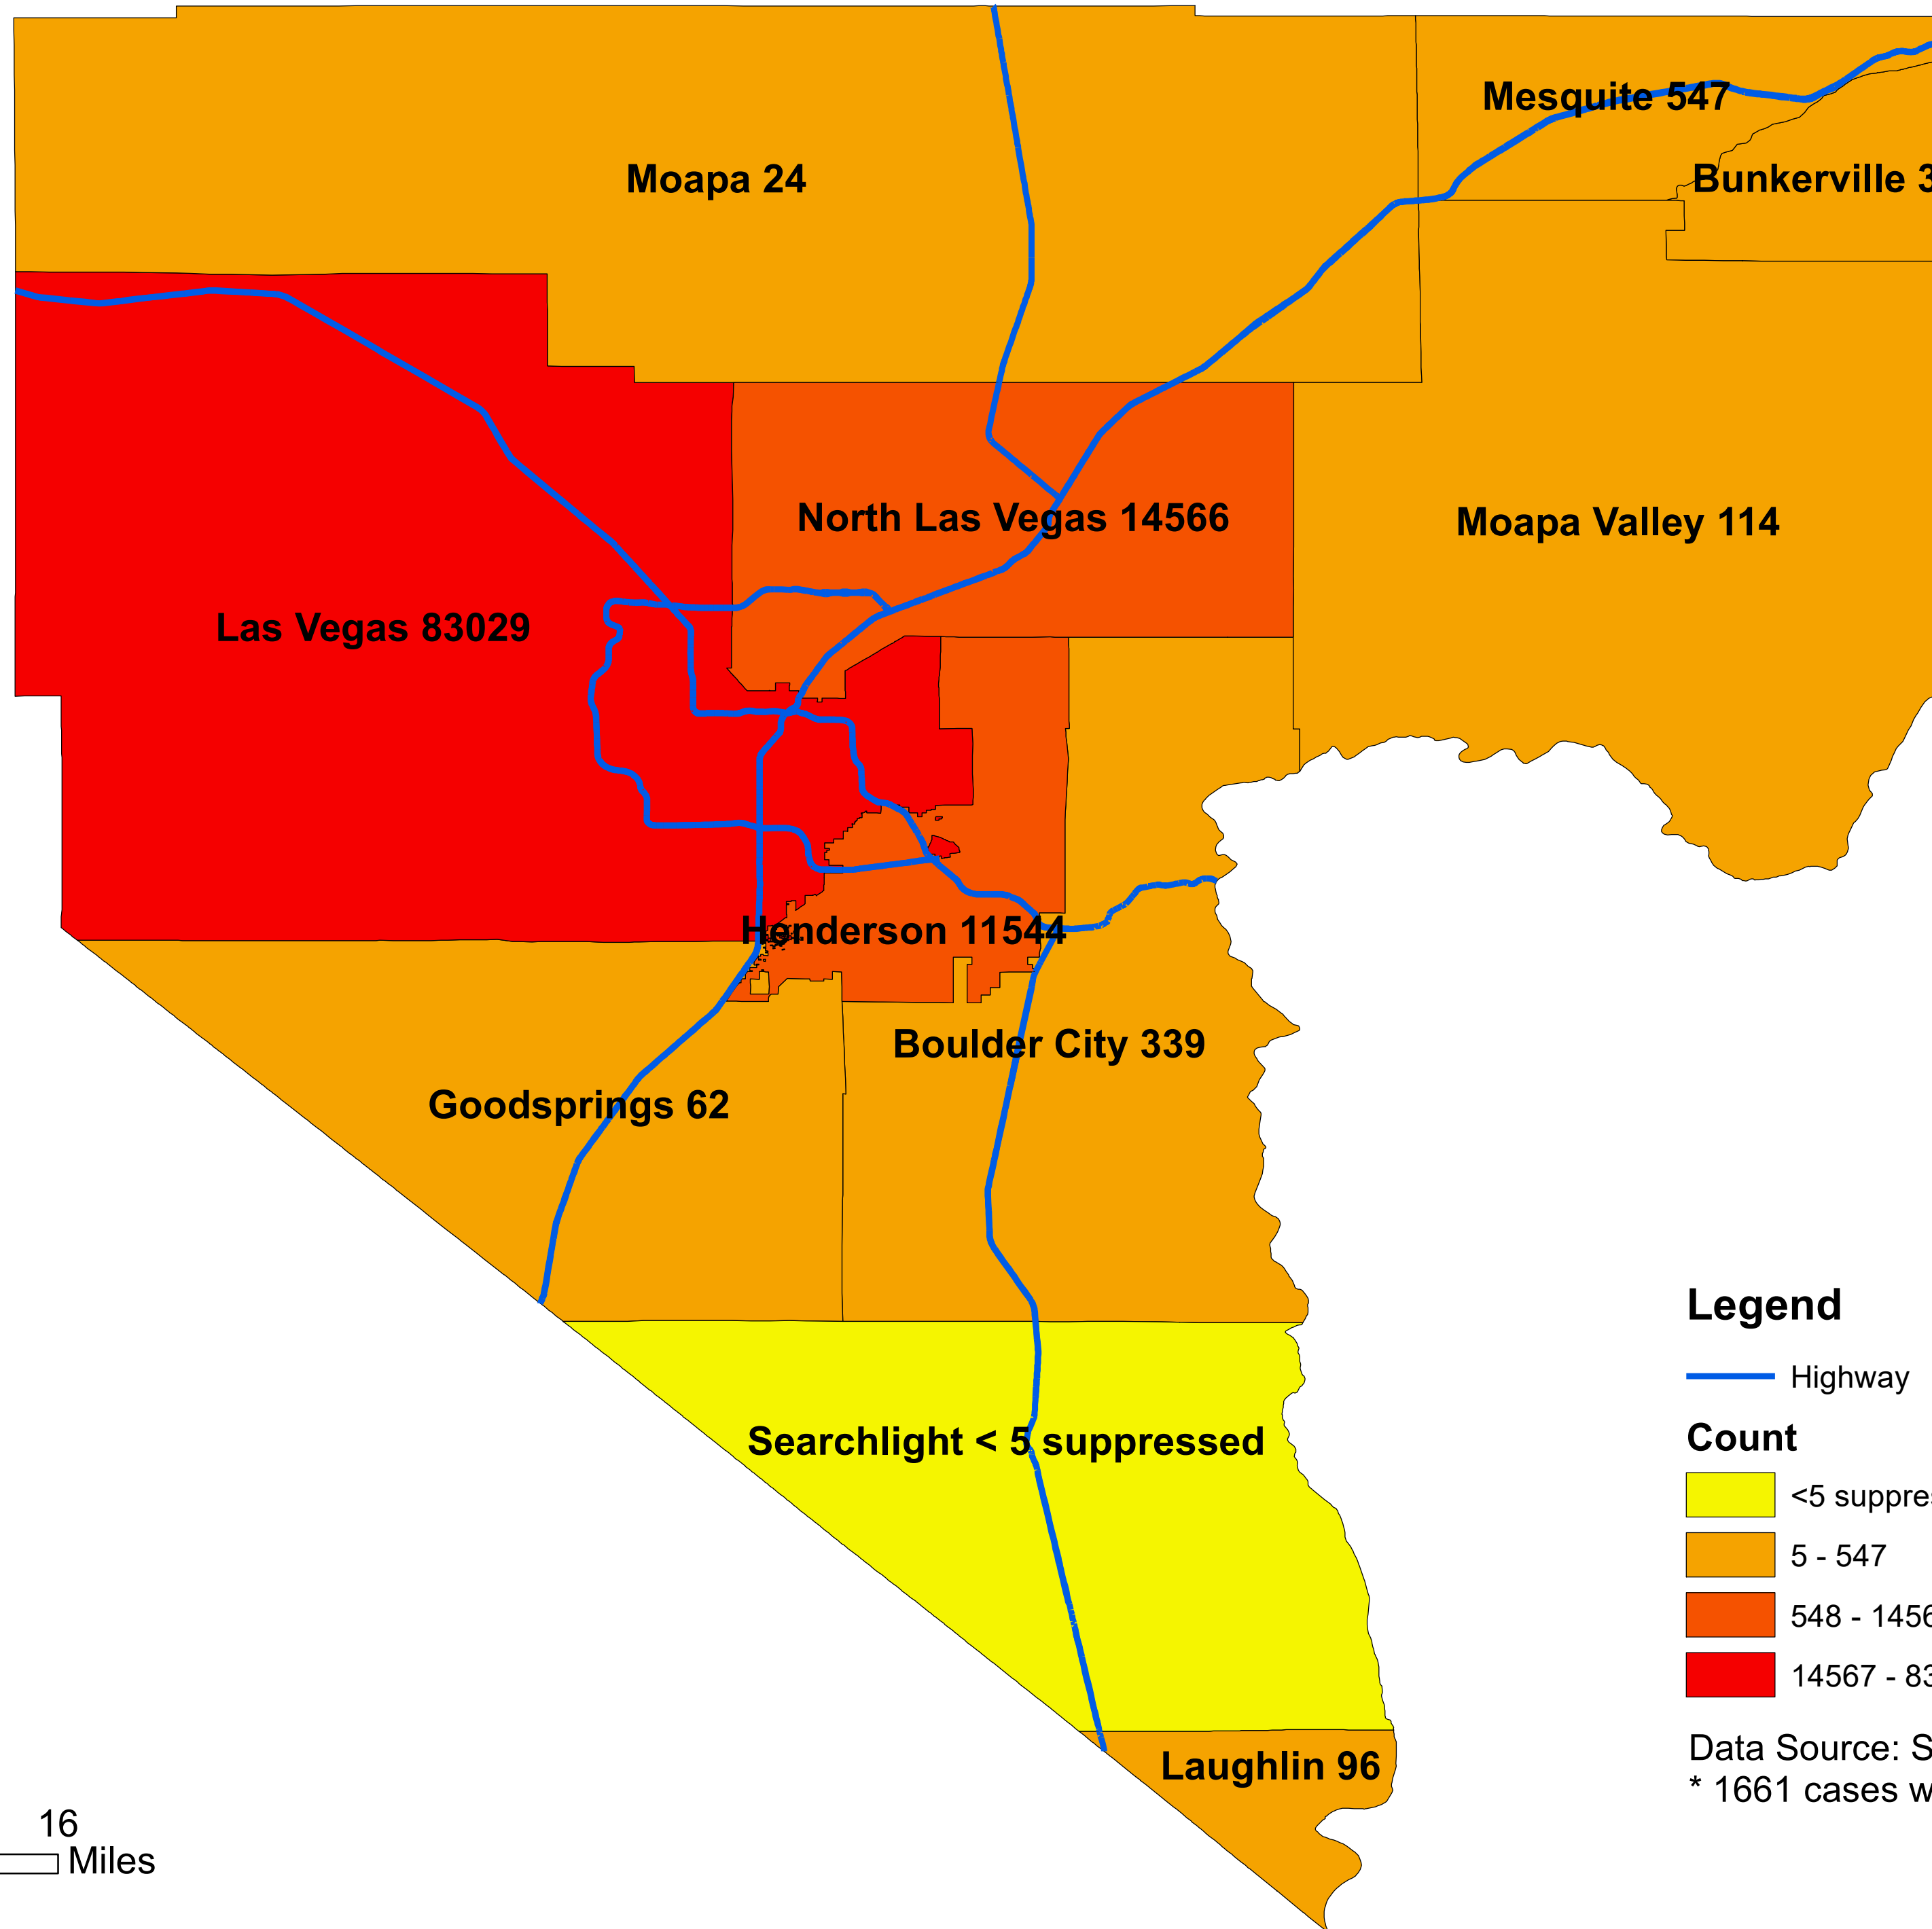

Number of COVID-19 cases by city in Clark county (11.26.2020)

Legend

— Highway

Count

<5 suppressed

5 - 547

548 - 14566

14567 - 83029

Data Source: SNHD

* 1661 cases without city information

0 4 8 16
Miles