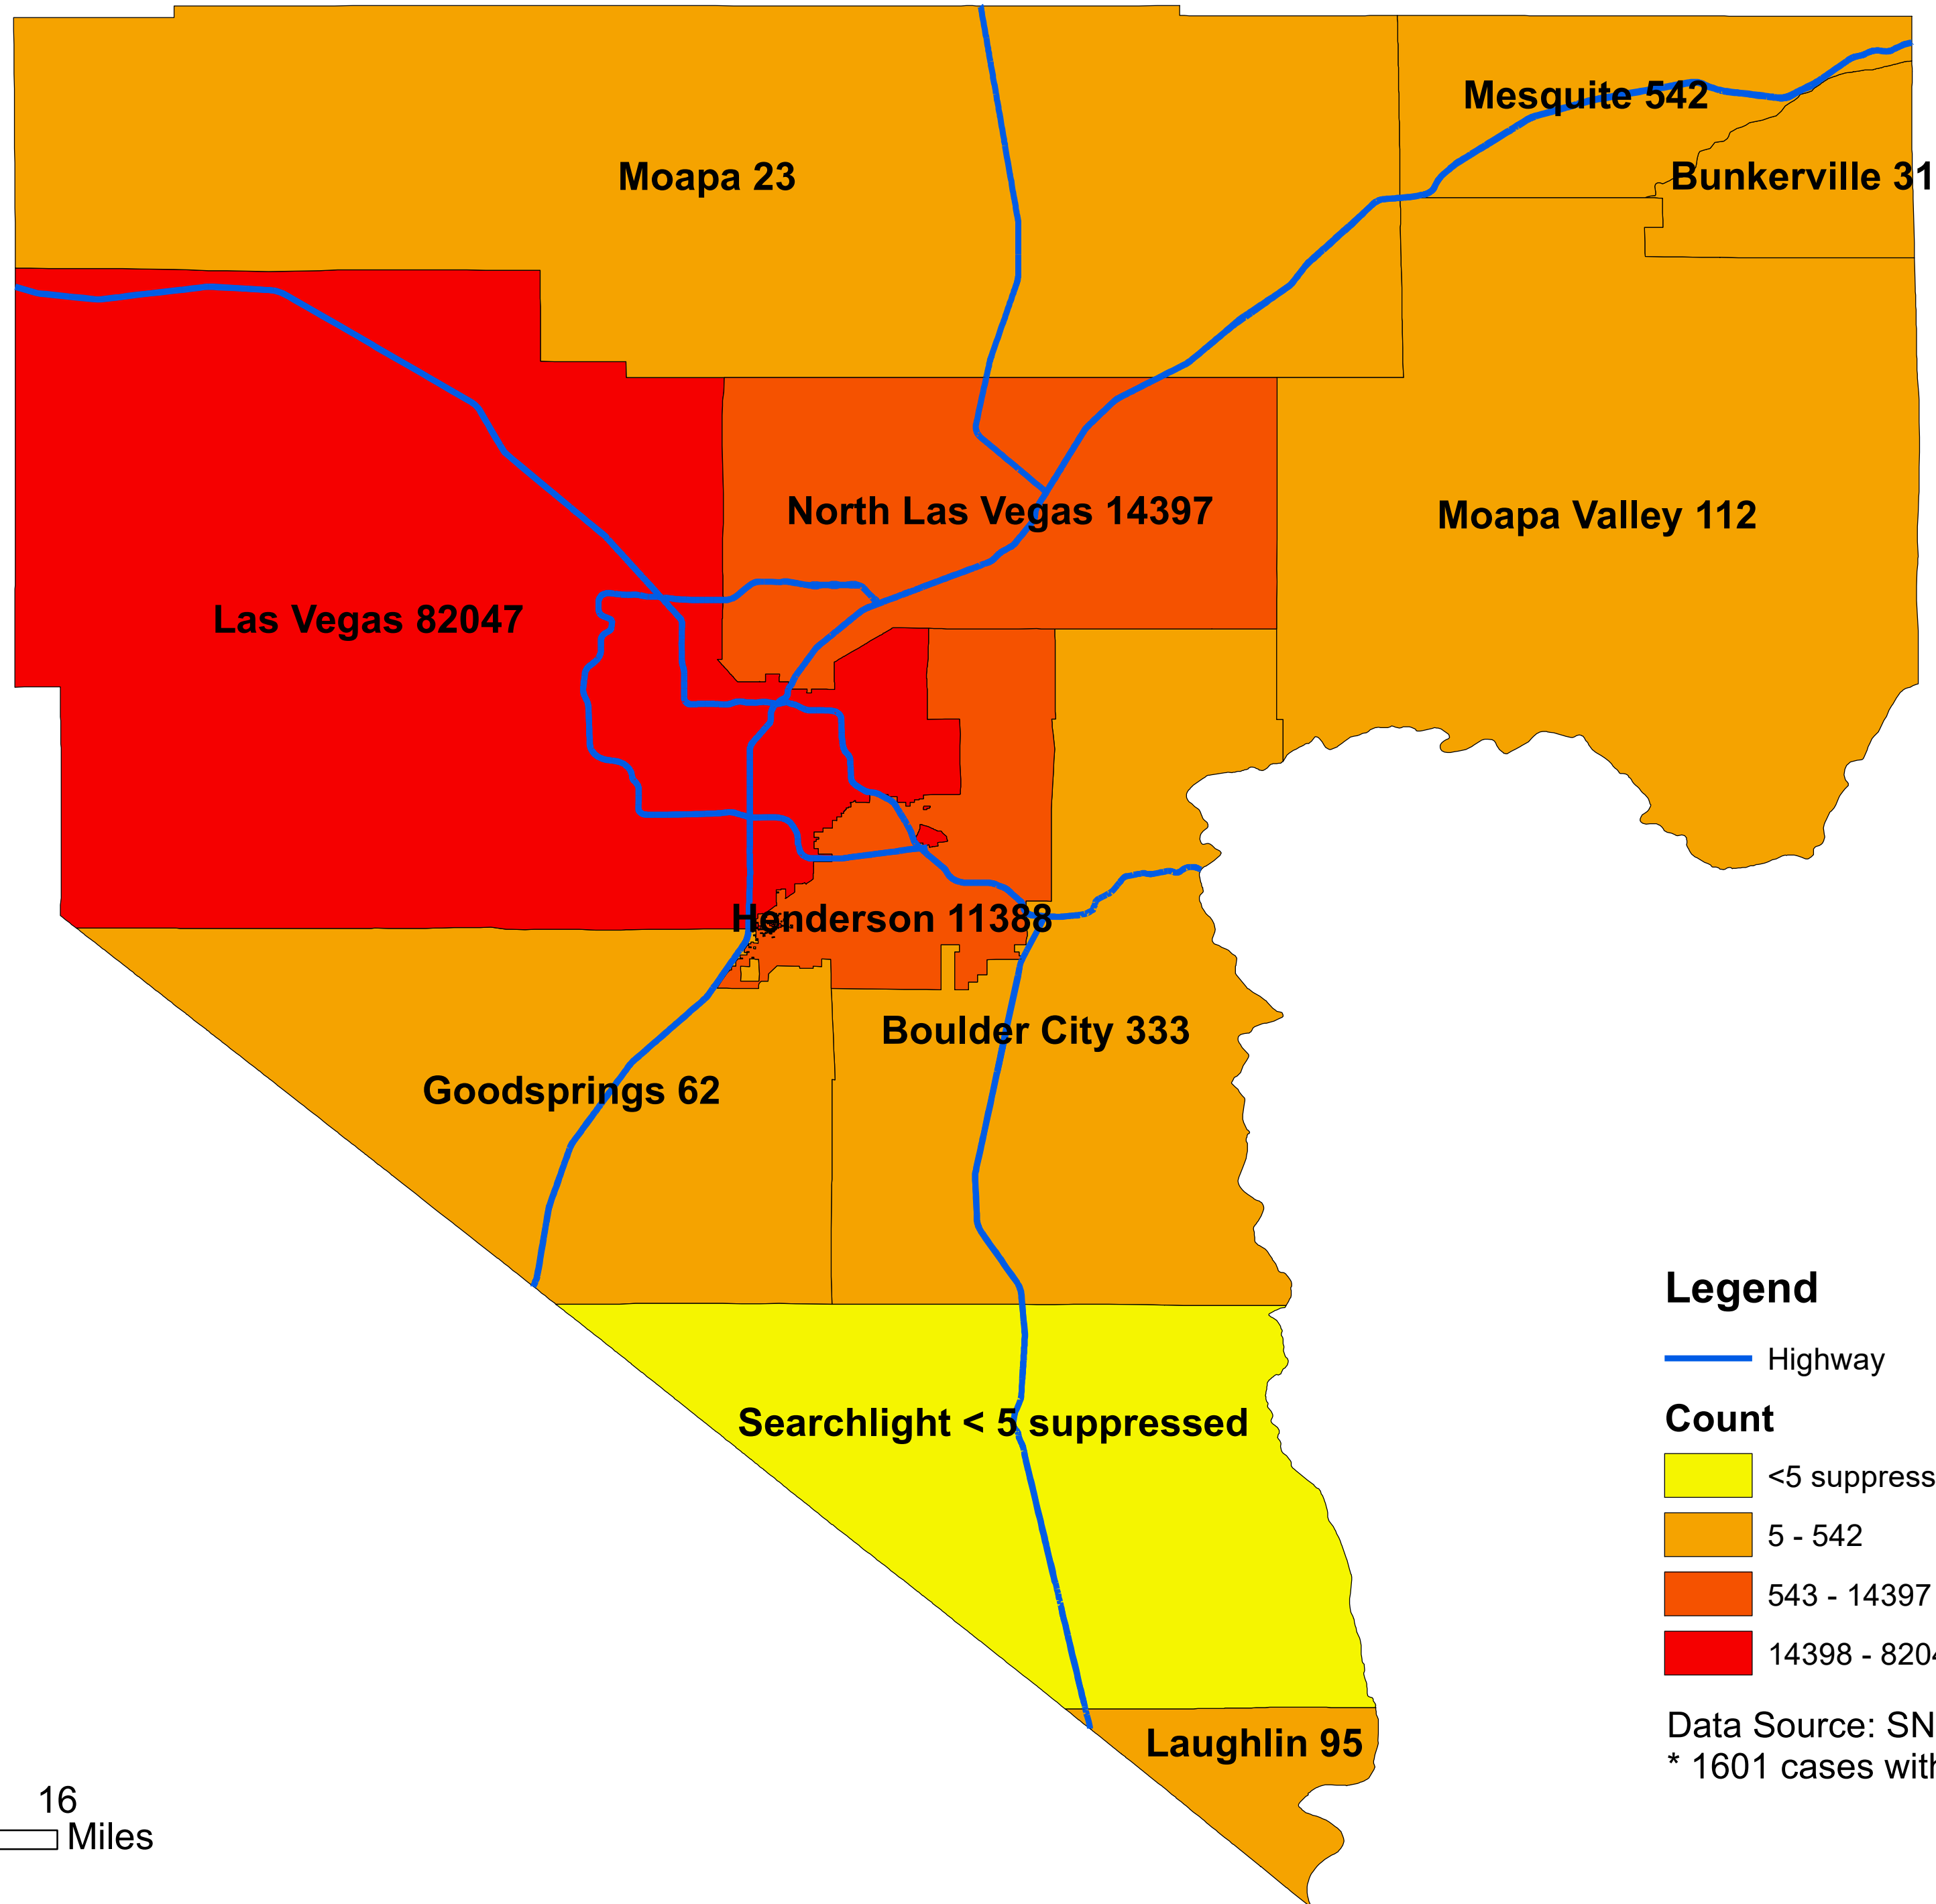

Number of COVID-19 cases by city in Clark county (11.25.2020)

Legend

— Highway

Count

Yellow: <5 suppressed

Light Orange: 5 - 542

Dark Orange: 543 - 14397

Red: 14398 - 82047

Data Source: SNHD

* 1601 cases without city information

0 4 8 16 Miles