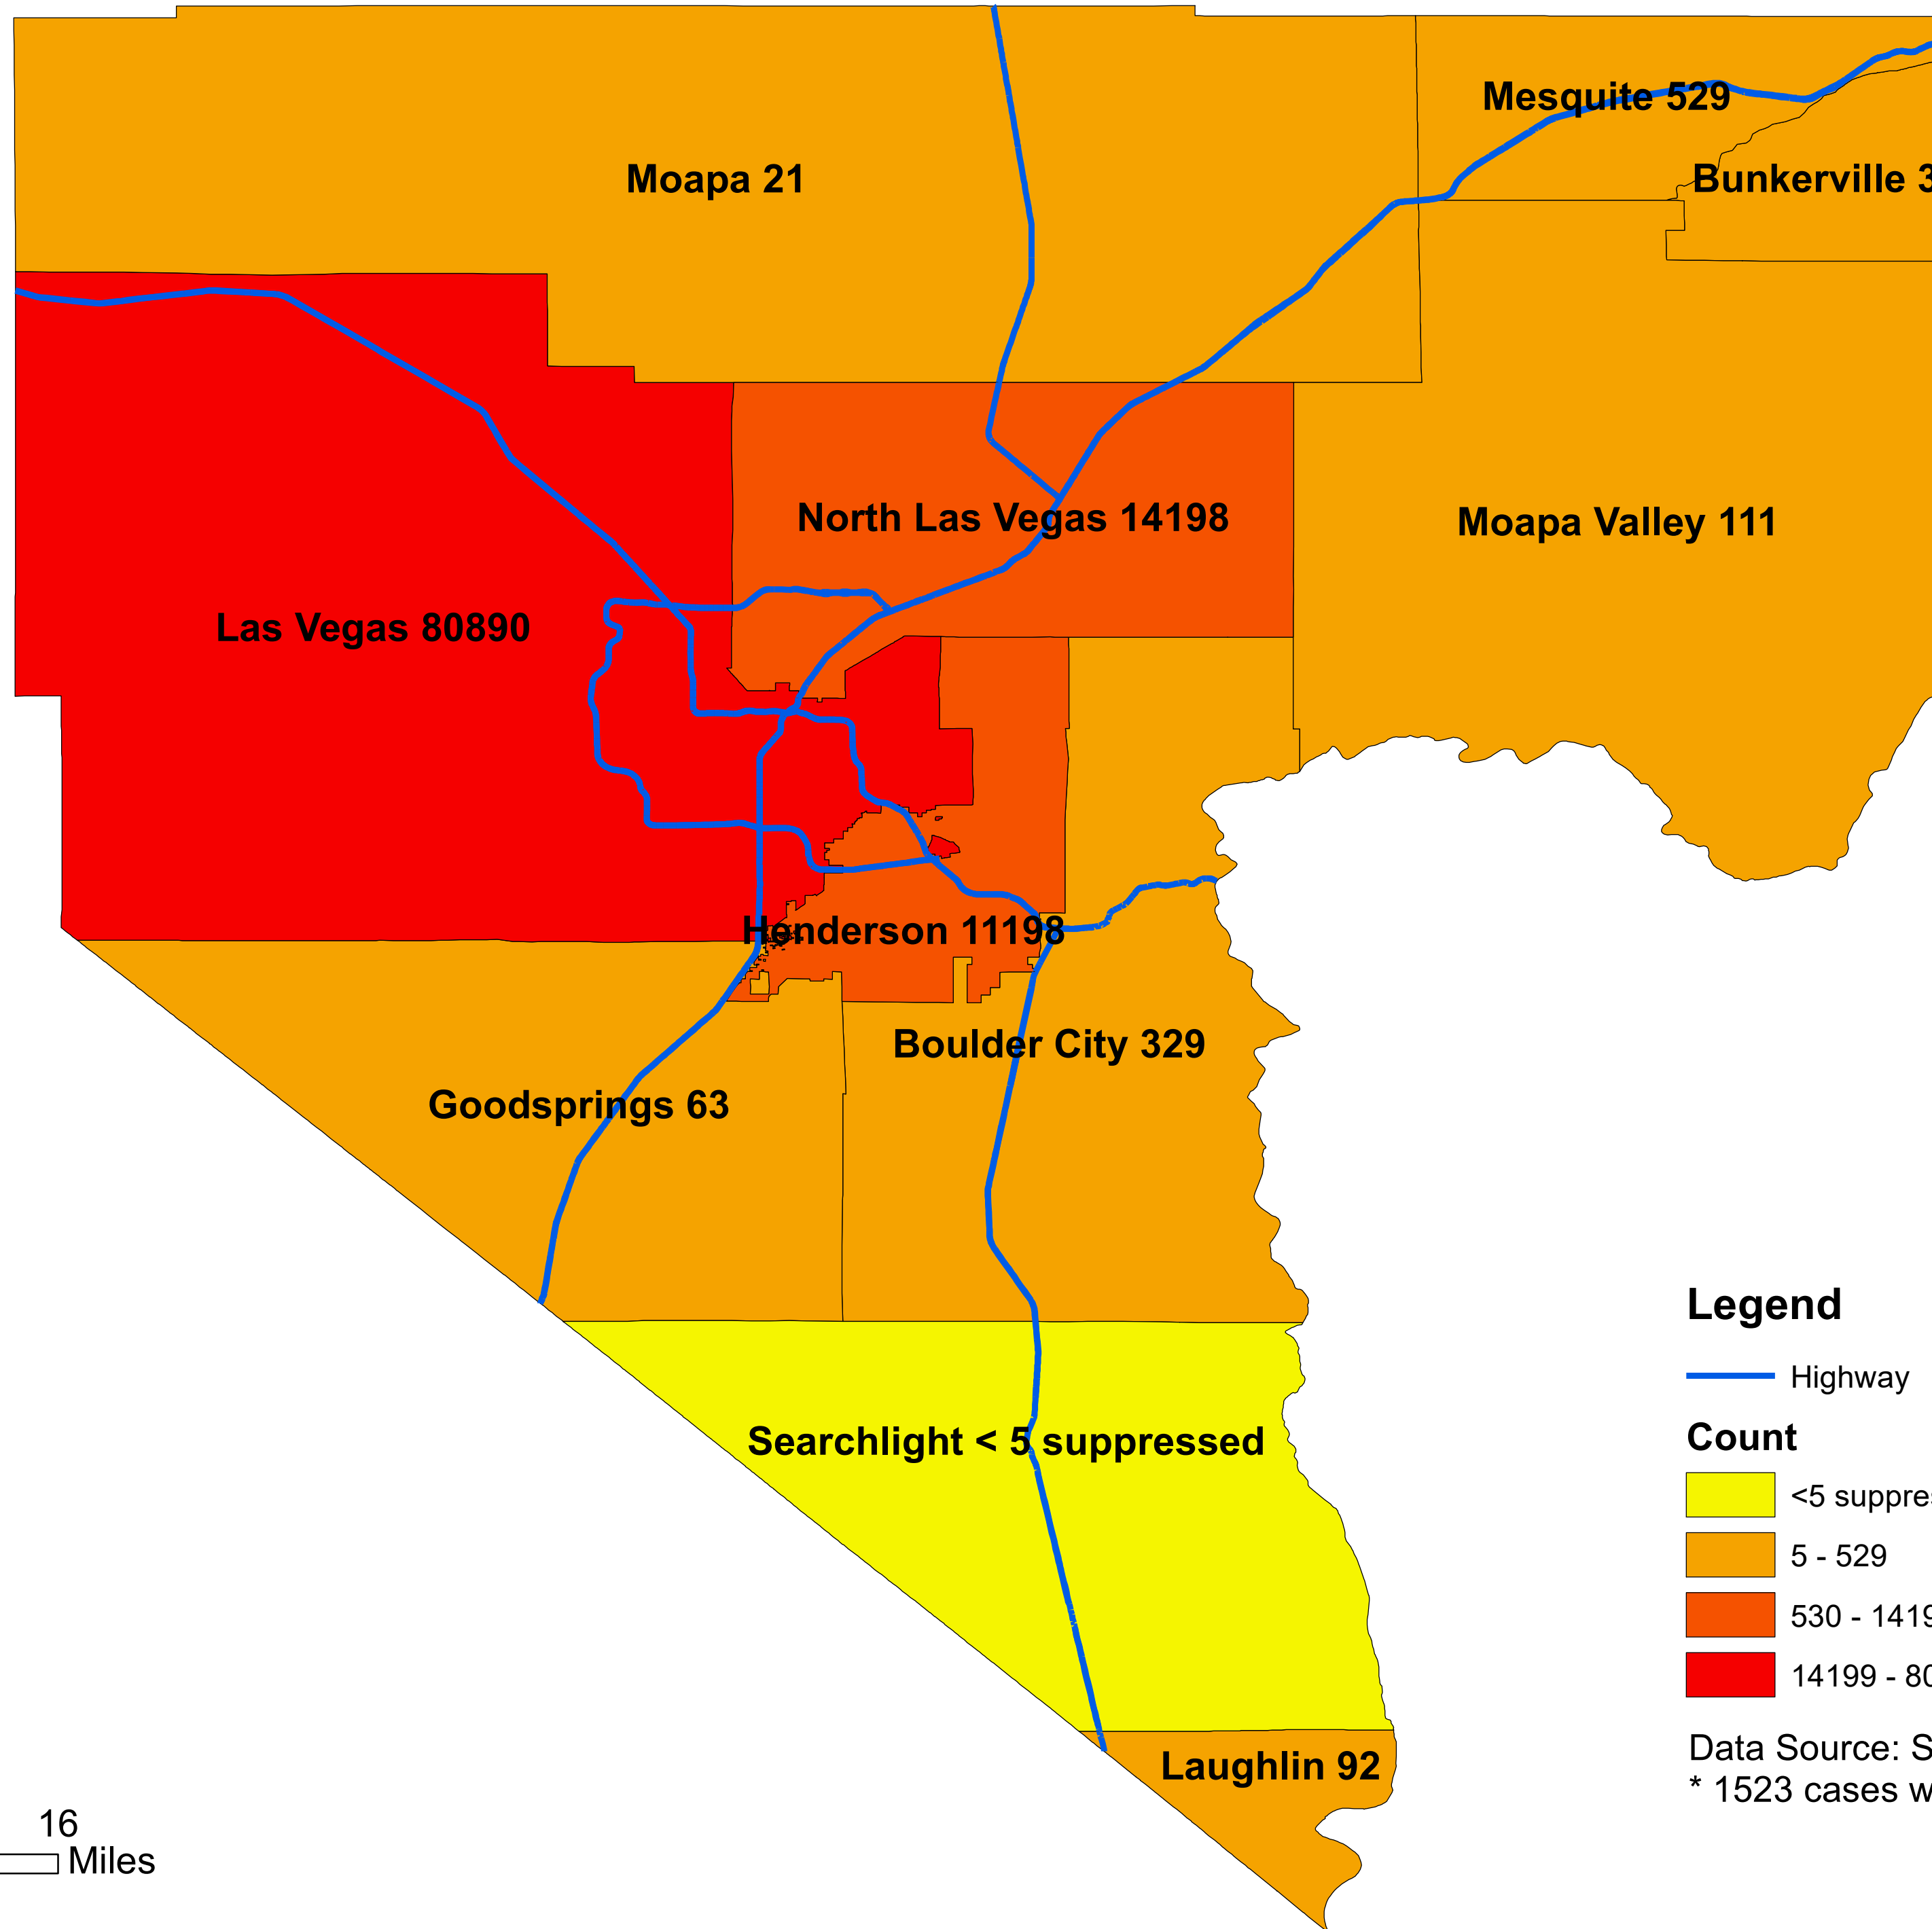

Number of COVID-19 cases by city in Clark county (11.24.2020)

Legend

— Highway

Count

<5 suppressed

5 - 529

530 - 14198

14199 - 80890

Data Source: SNHD

* 1523 cases without city information

0 4 8 16
Miles