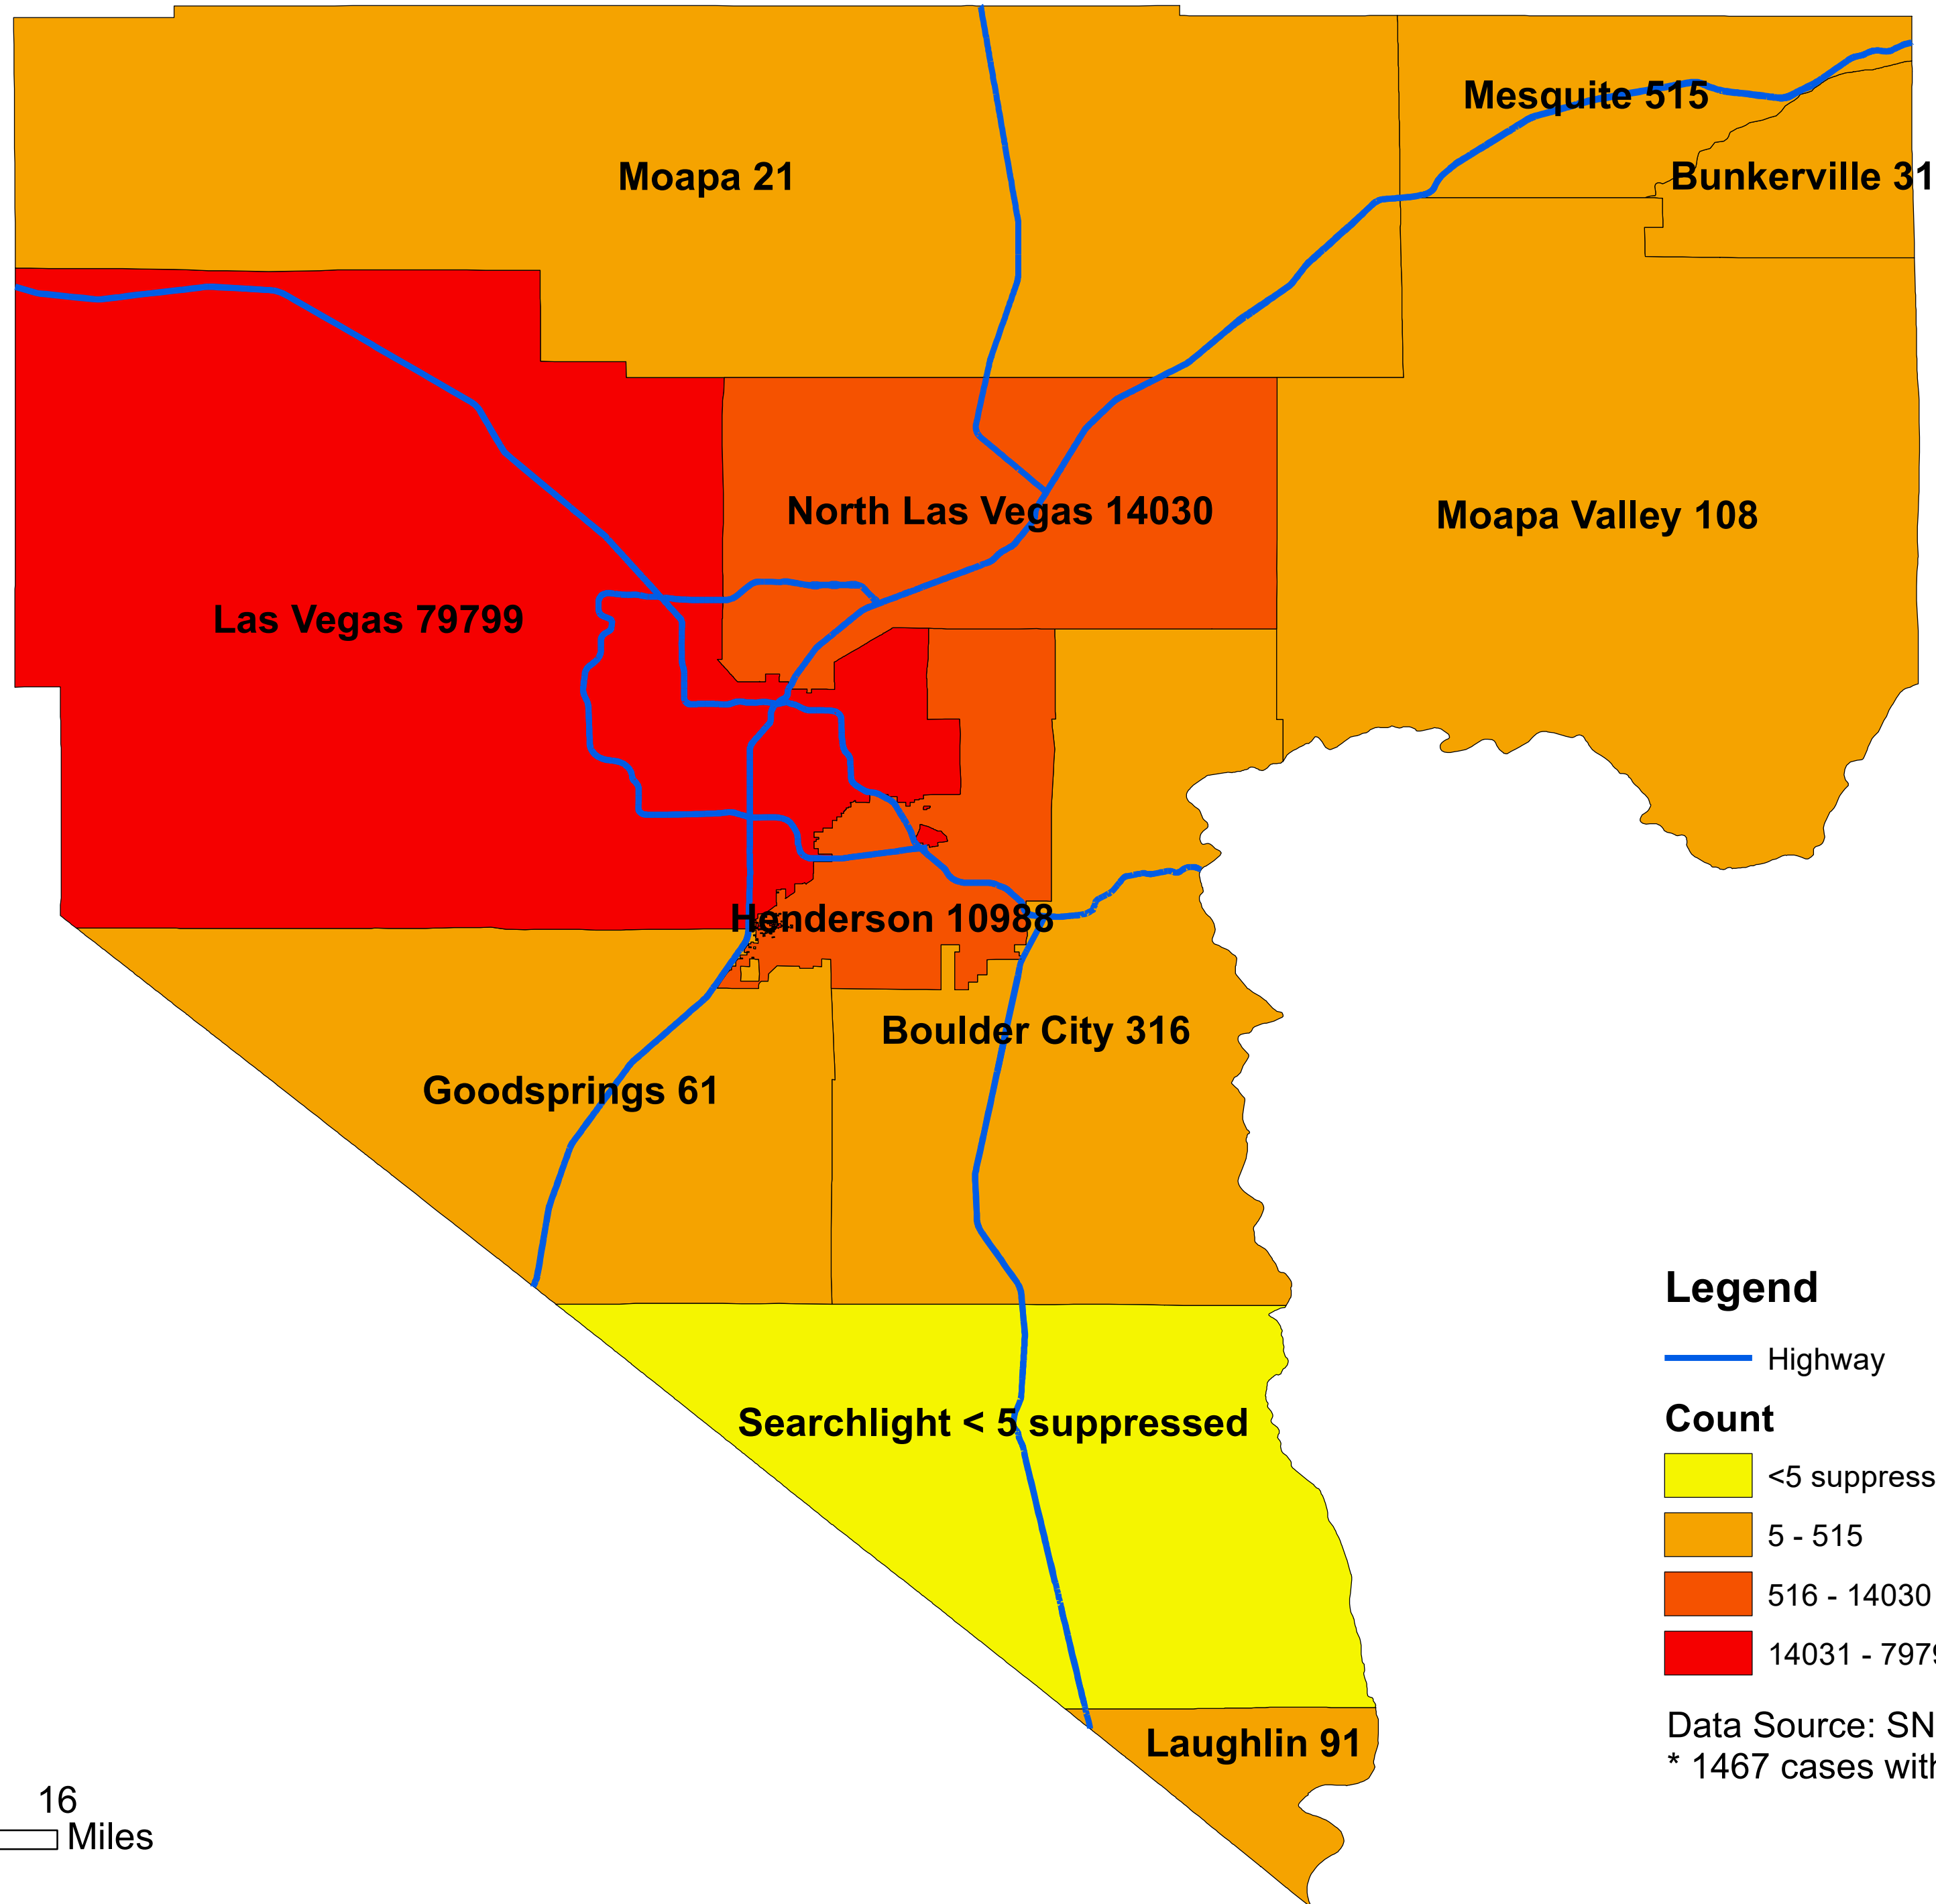

# Number of COVID-19 cases by city in Clark county (11.23.2020)

## Legend

— Highway

### Count

Yellow: <5 suppressed

Light Orange: 5 - 515

Dark Orange: 516 - 14030

Red: 14031 - 79799

Data Source: SNHD

\* 1467 cases without city information

0 4 8 16 Miles