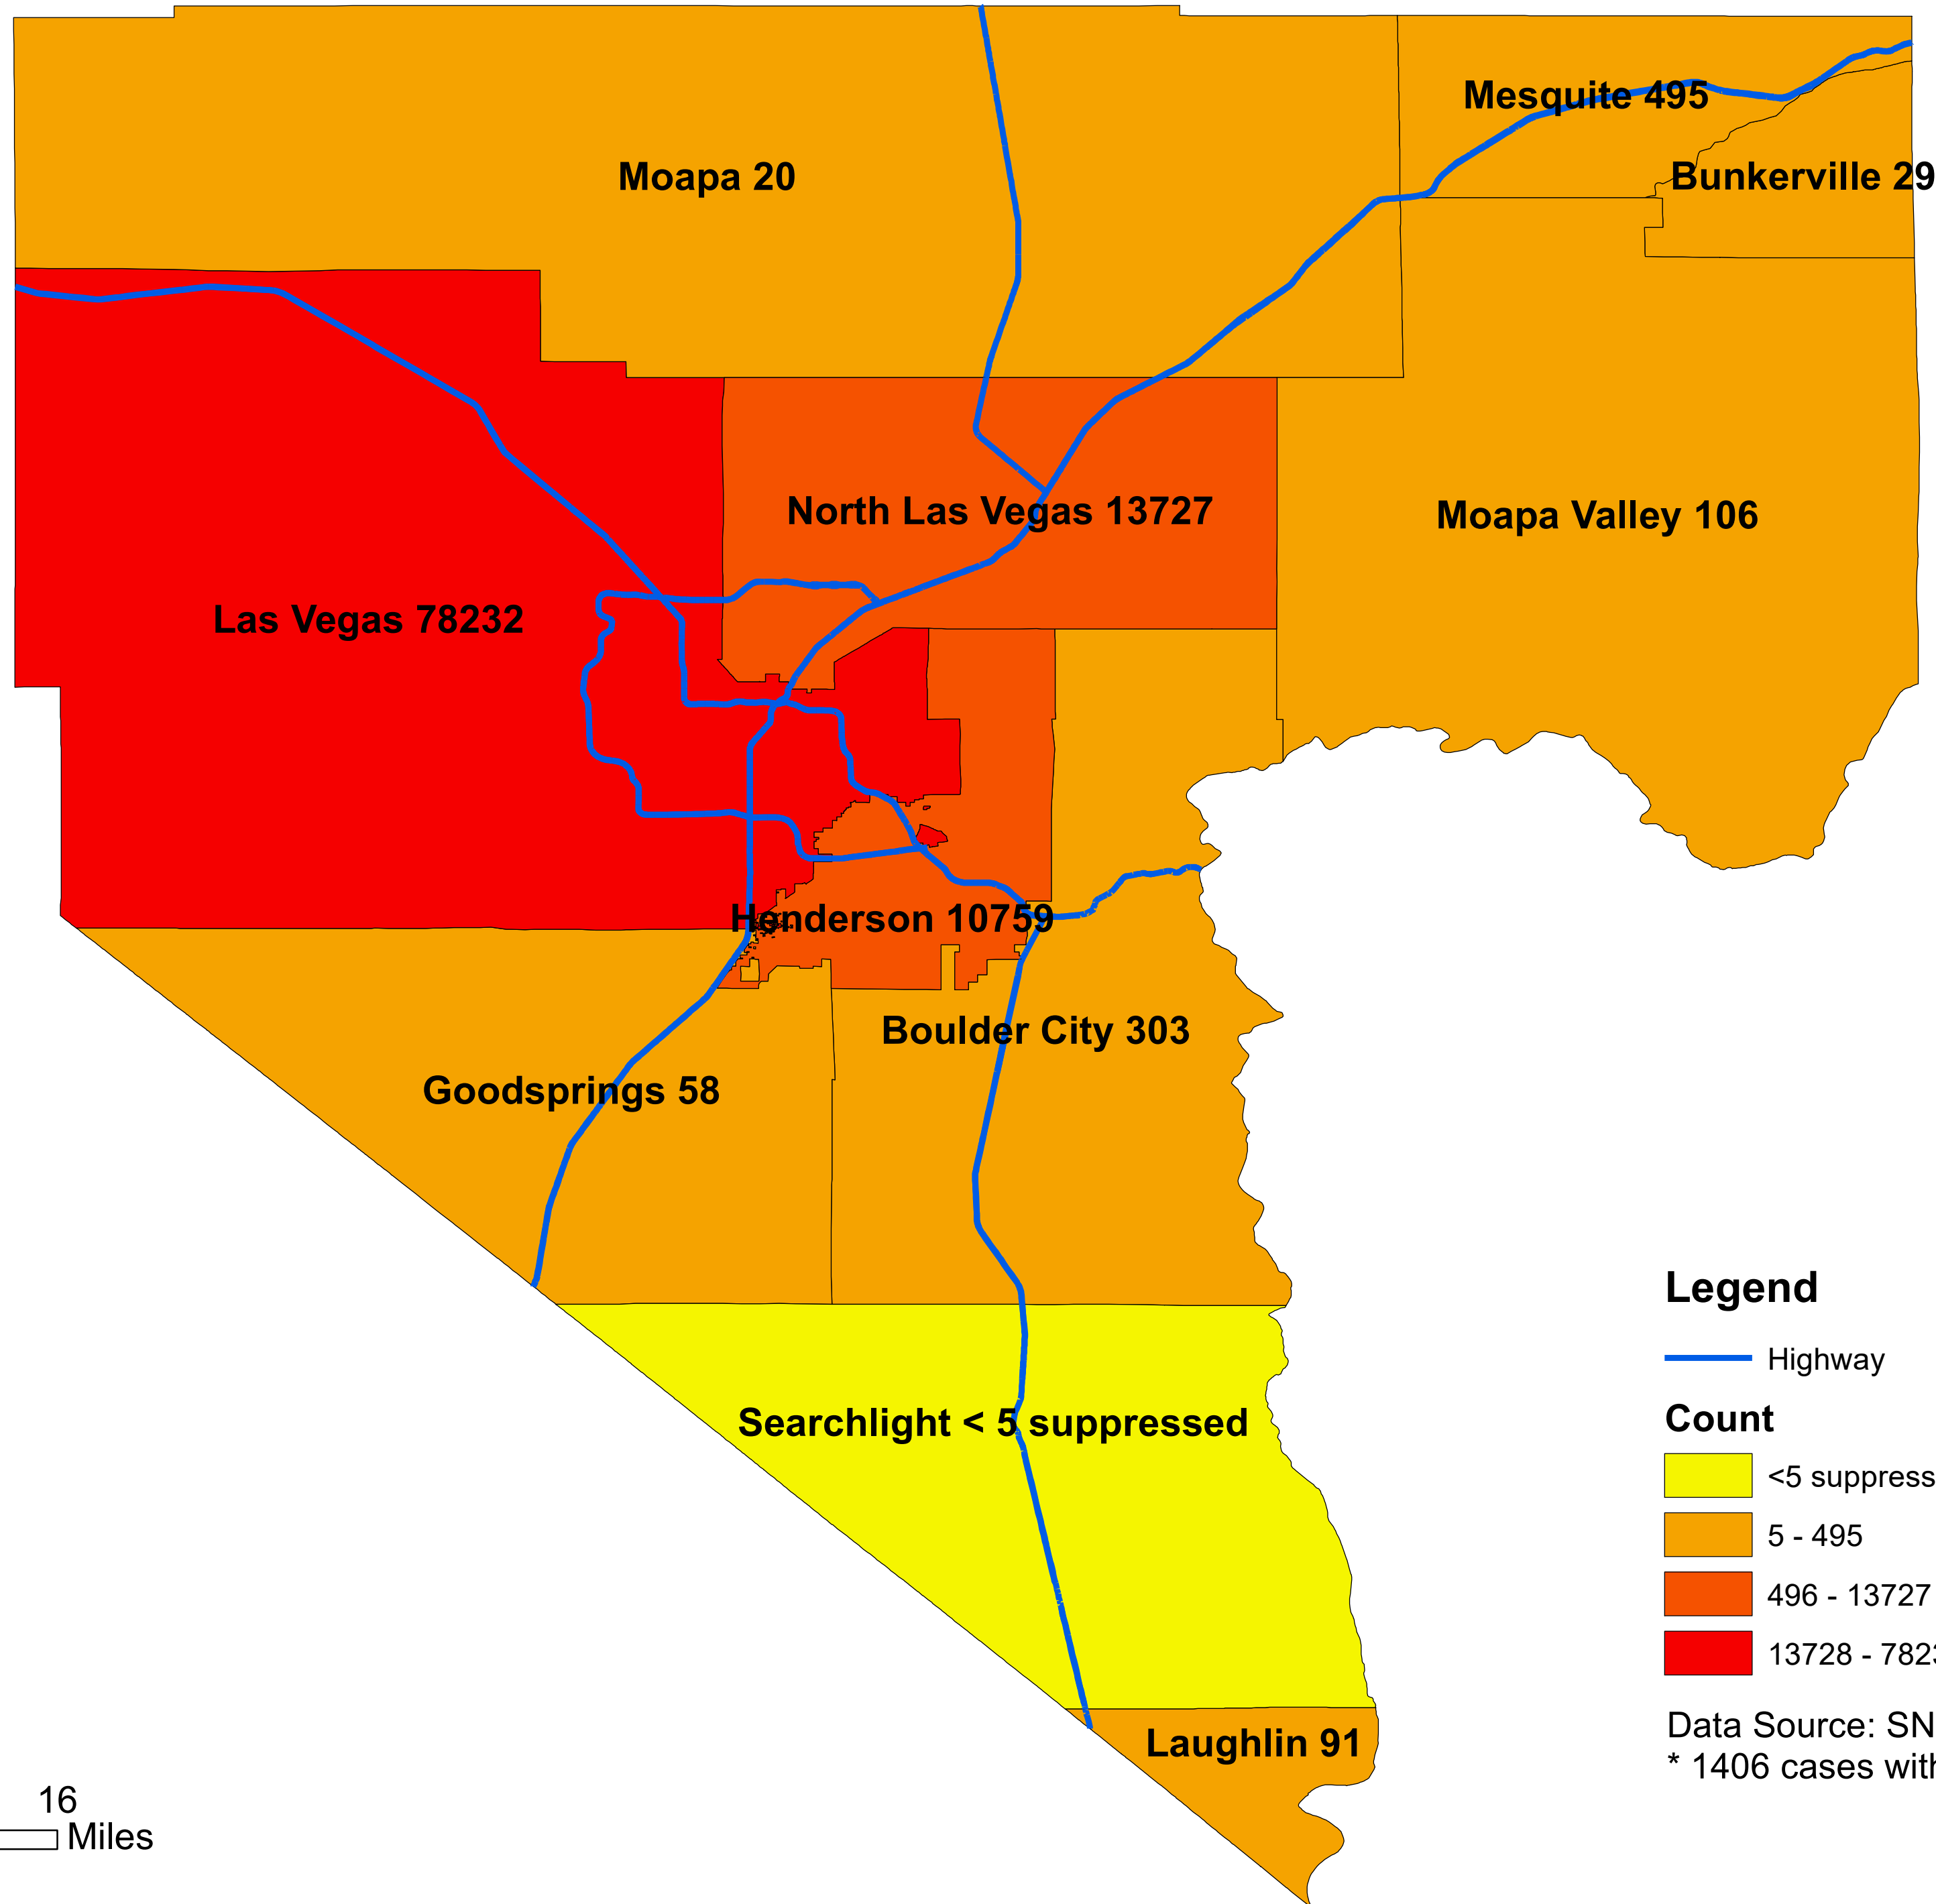

Number of COVID-19 cases by city in Clark county (11.22.2020)

Legend

— Highway

Count

Yellow: <5 suppressed

Light Orange: 5 - 495

Dark Orange: 496 - 13727

Red: 13728 - 78232

Data Source: SNHD

* 1406 cases without city information

0 4 8 16 Miles