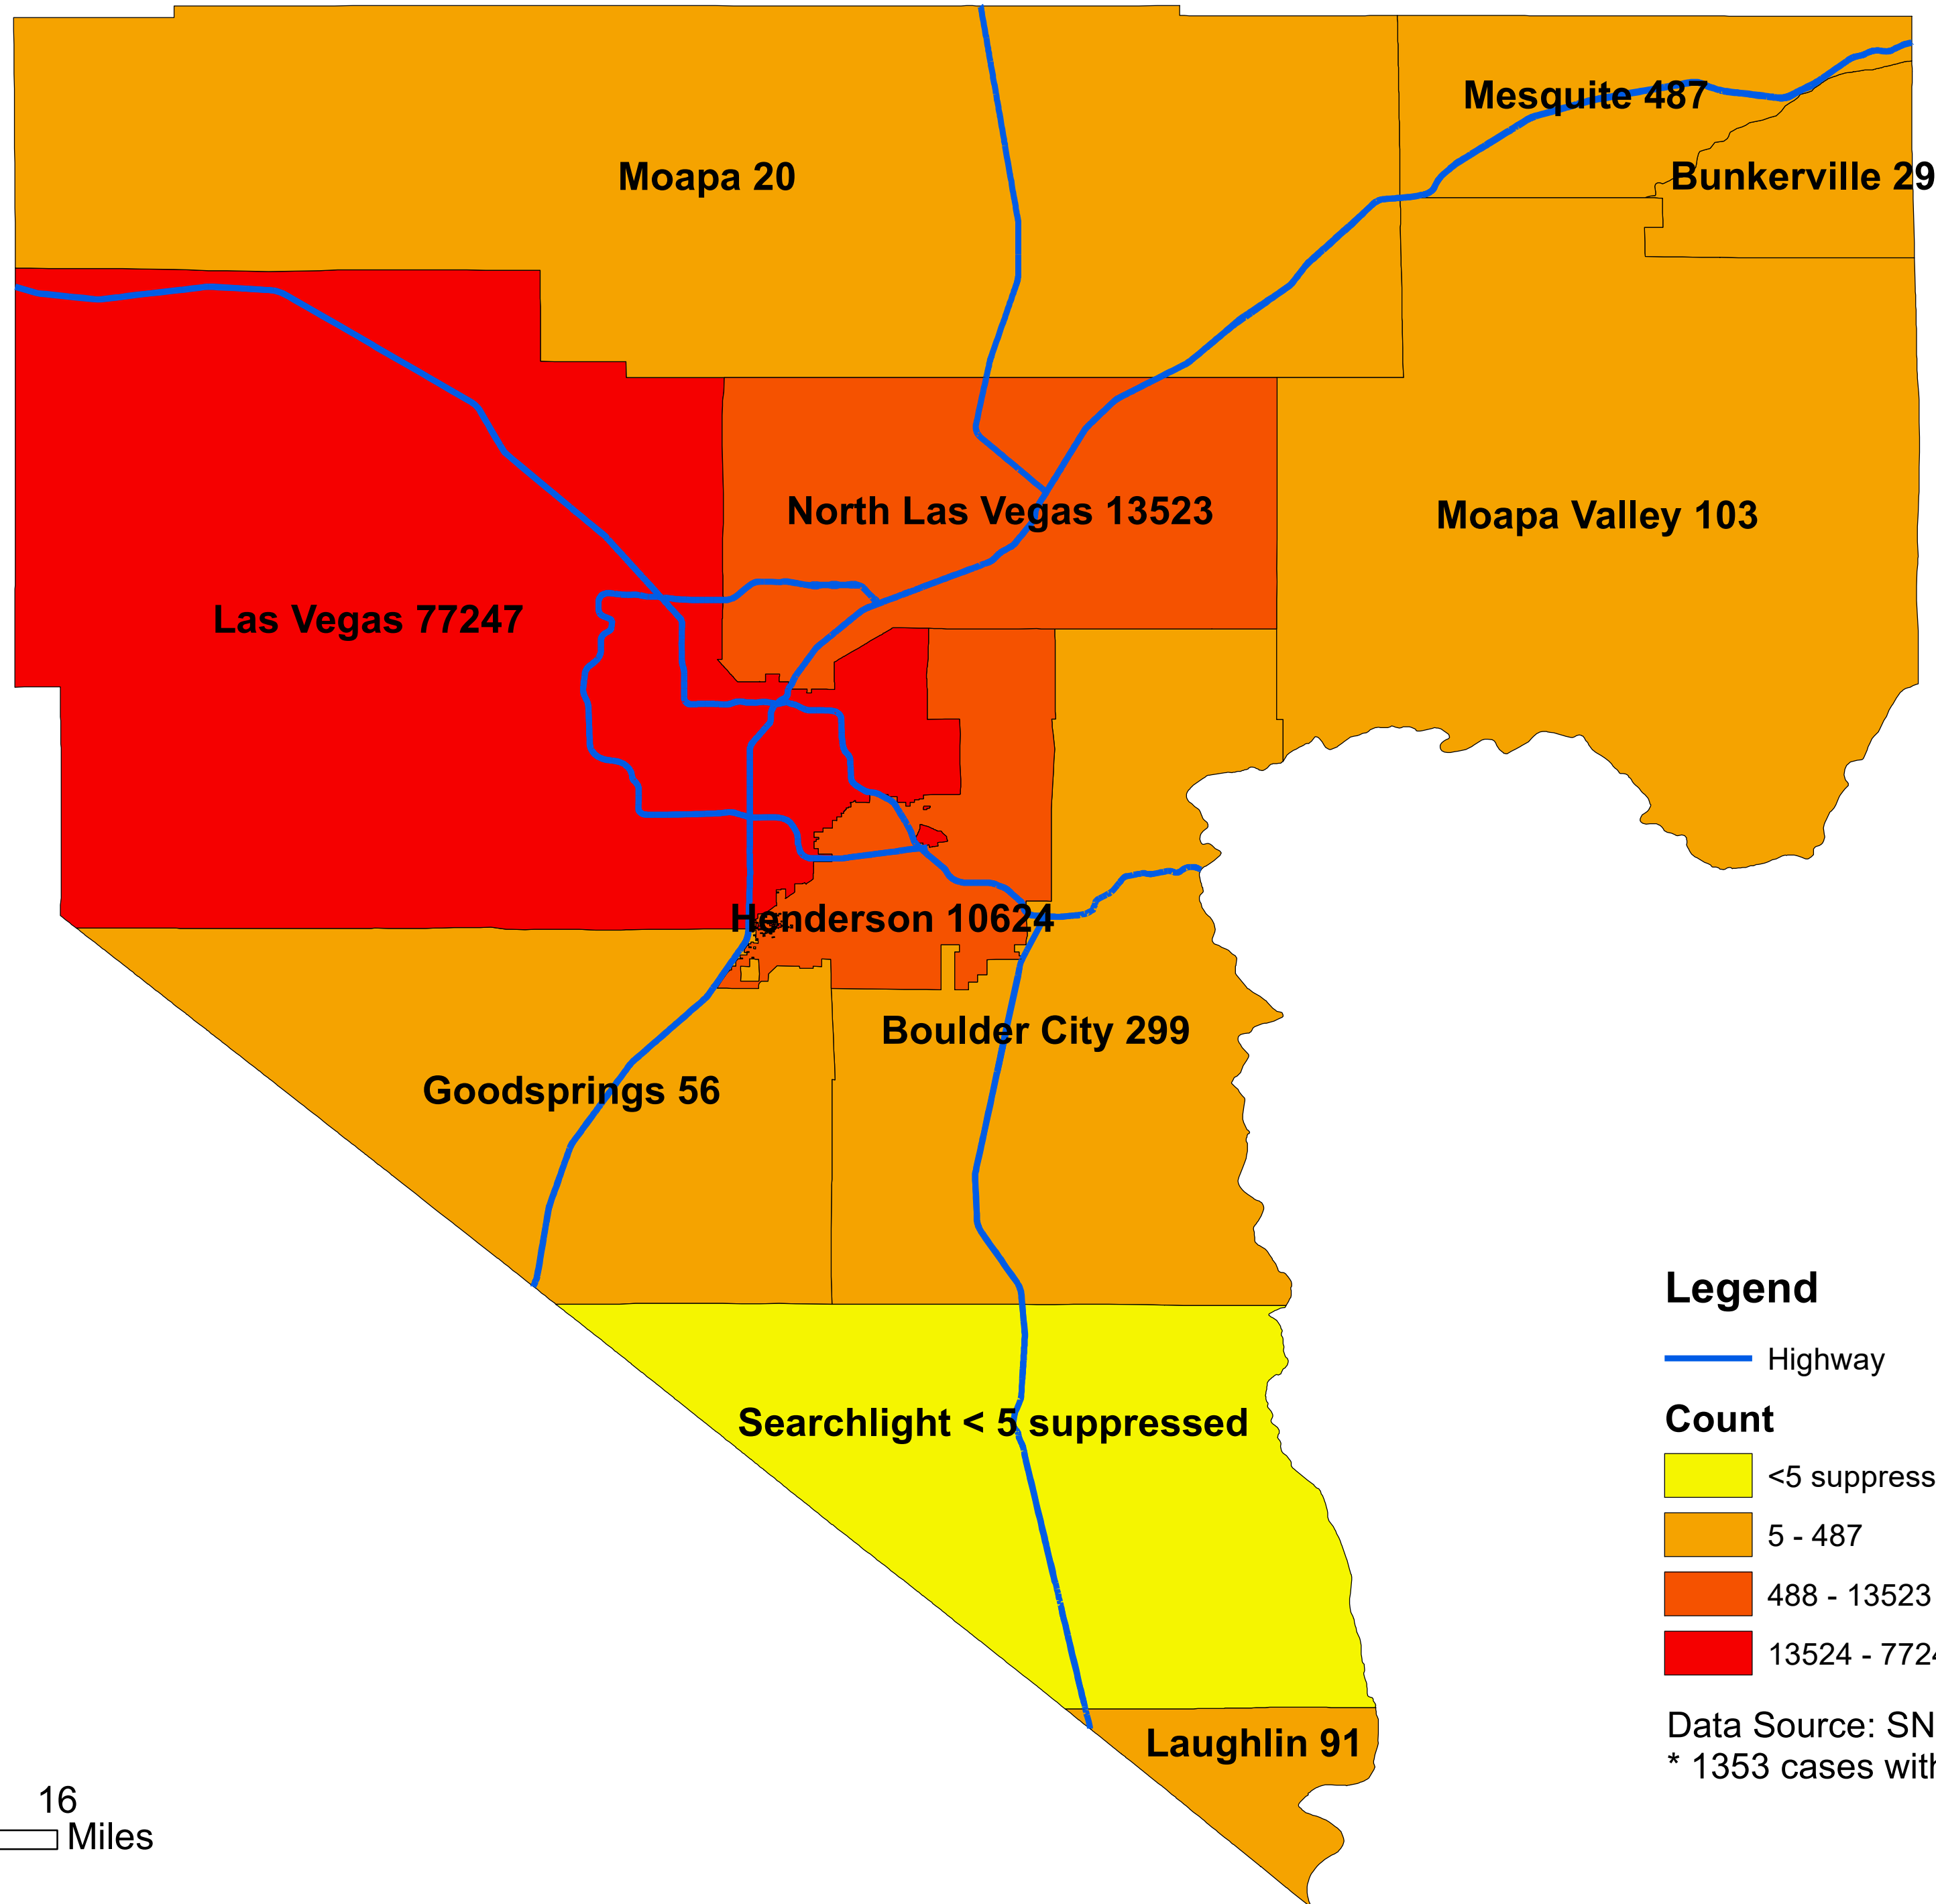

Number of COVID-19 cases by city in Clark county (11.21.2020)

Legend

— Highway

Count

Yellow: <5 suppressed

Light Orange: 5 - 487

Dark Orange: 488 - 13523

Red: 13524 - 77247

Data Source: SNHD

* 1353 cases without city information

0 4 8 16 Miles