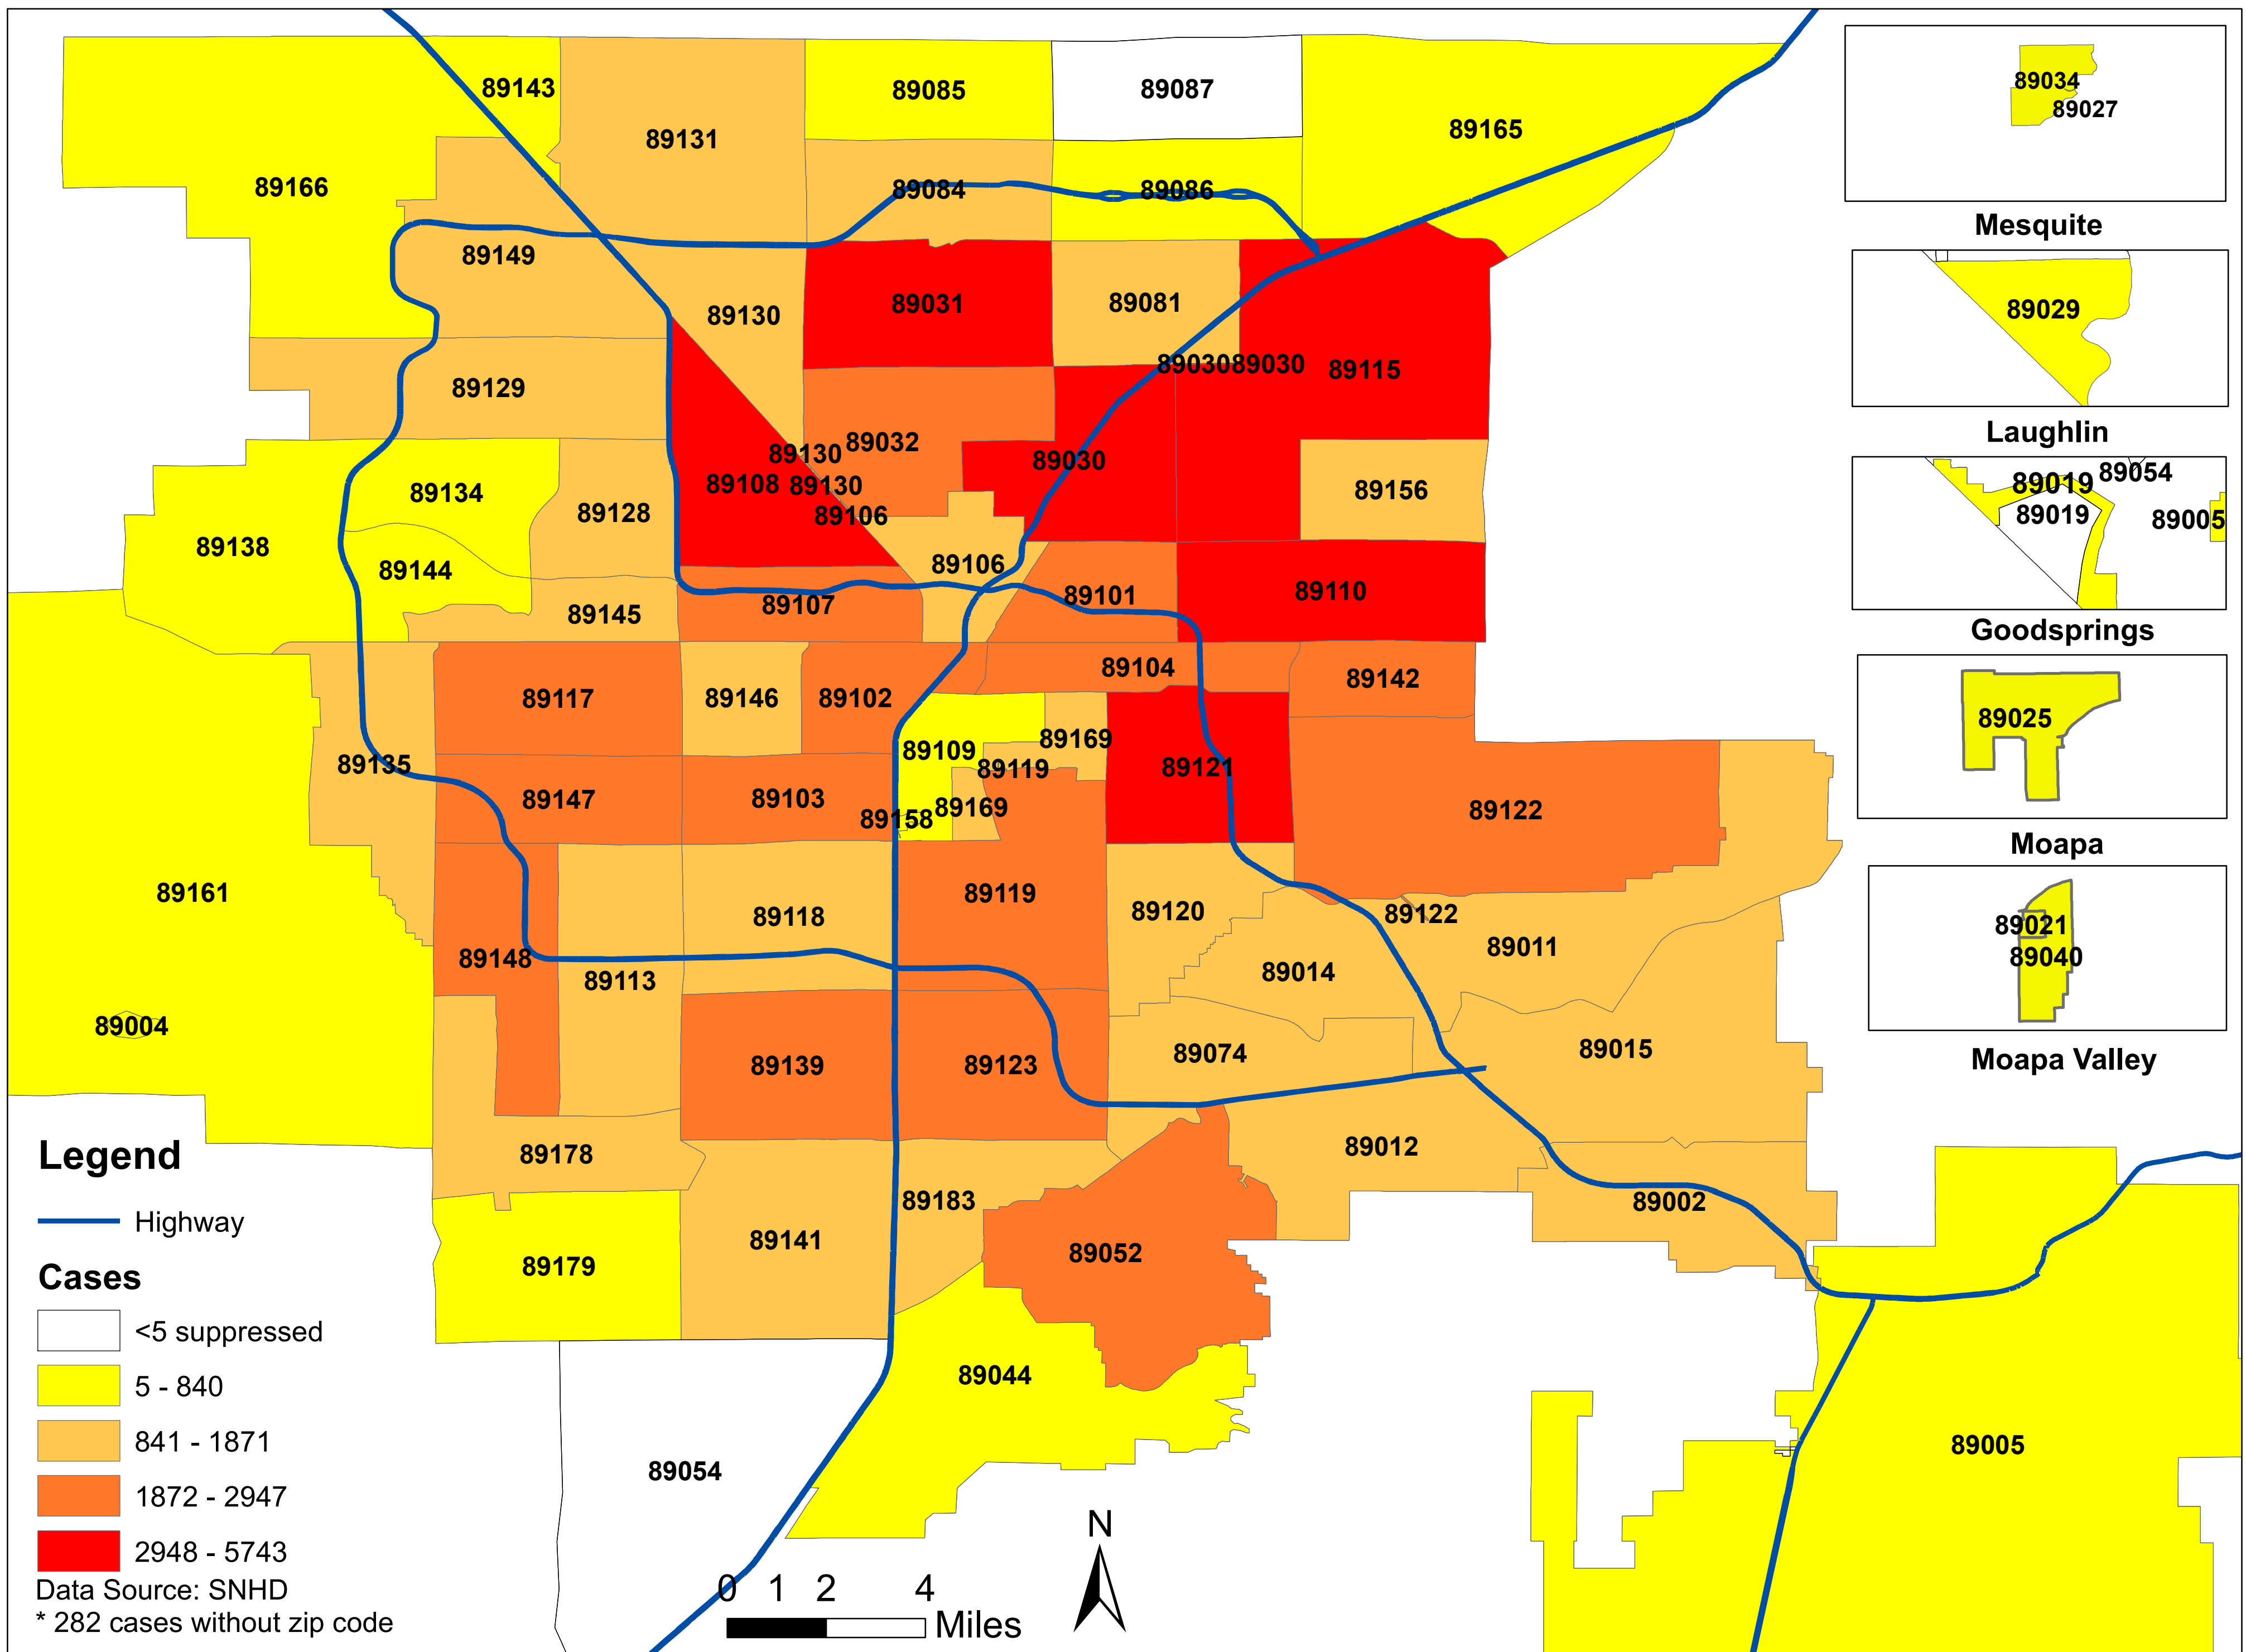

# Number of COVID-19 cases by zip code in Clark county (11.20.2020)

**Note: More than 5 cases reported from 89124**