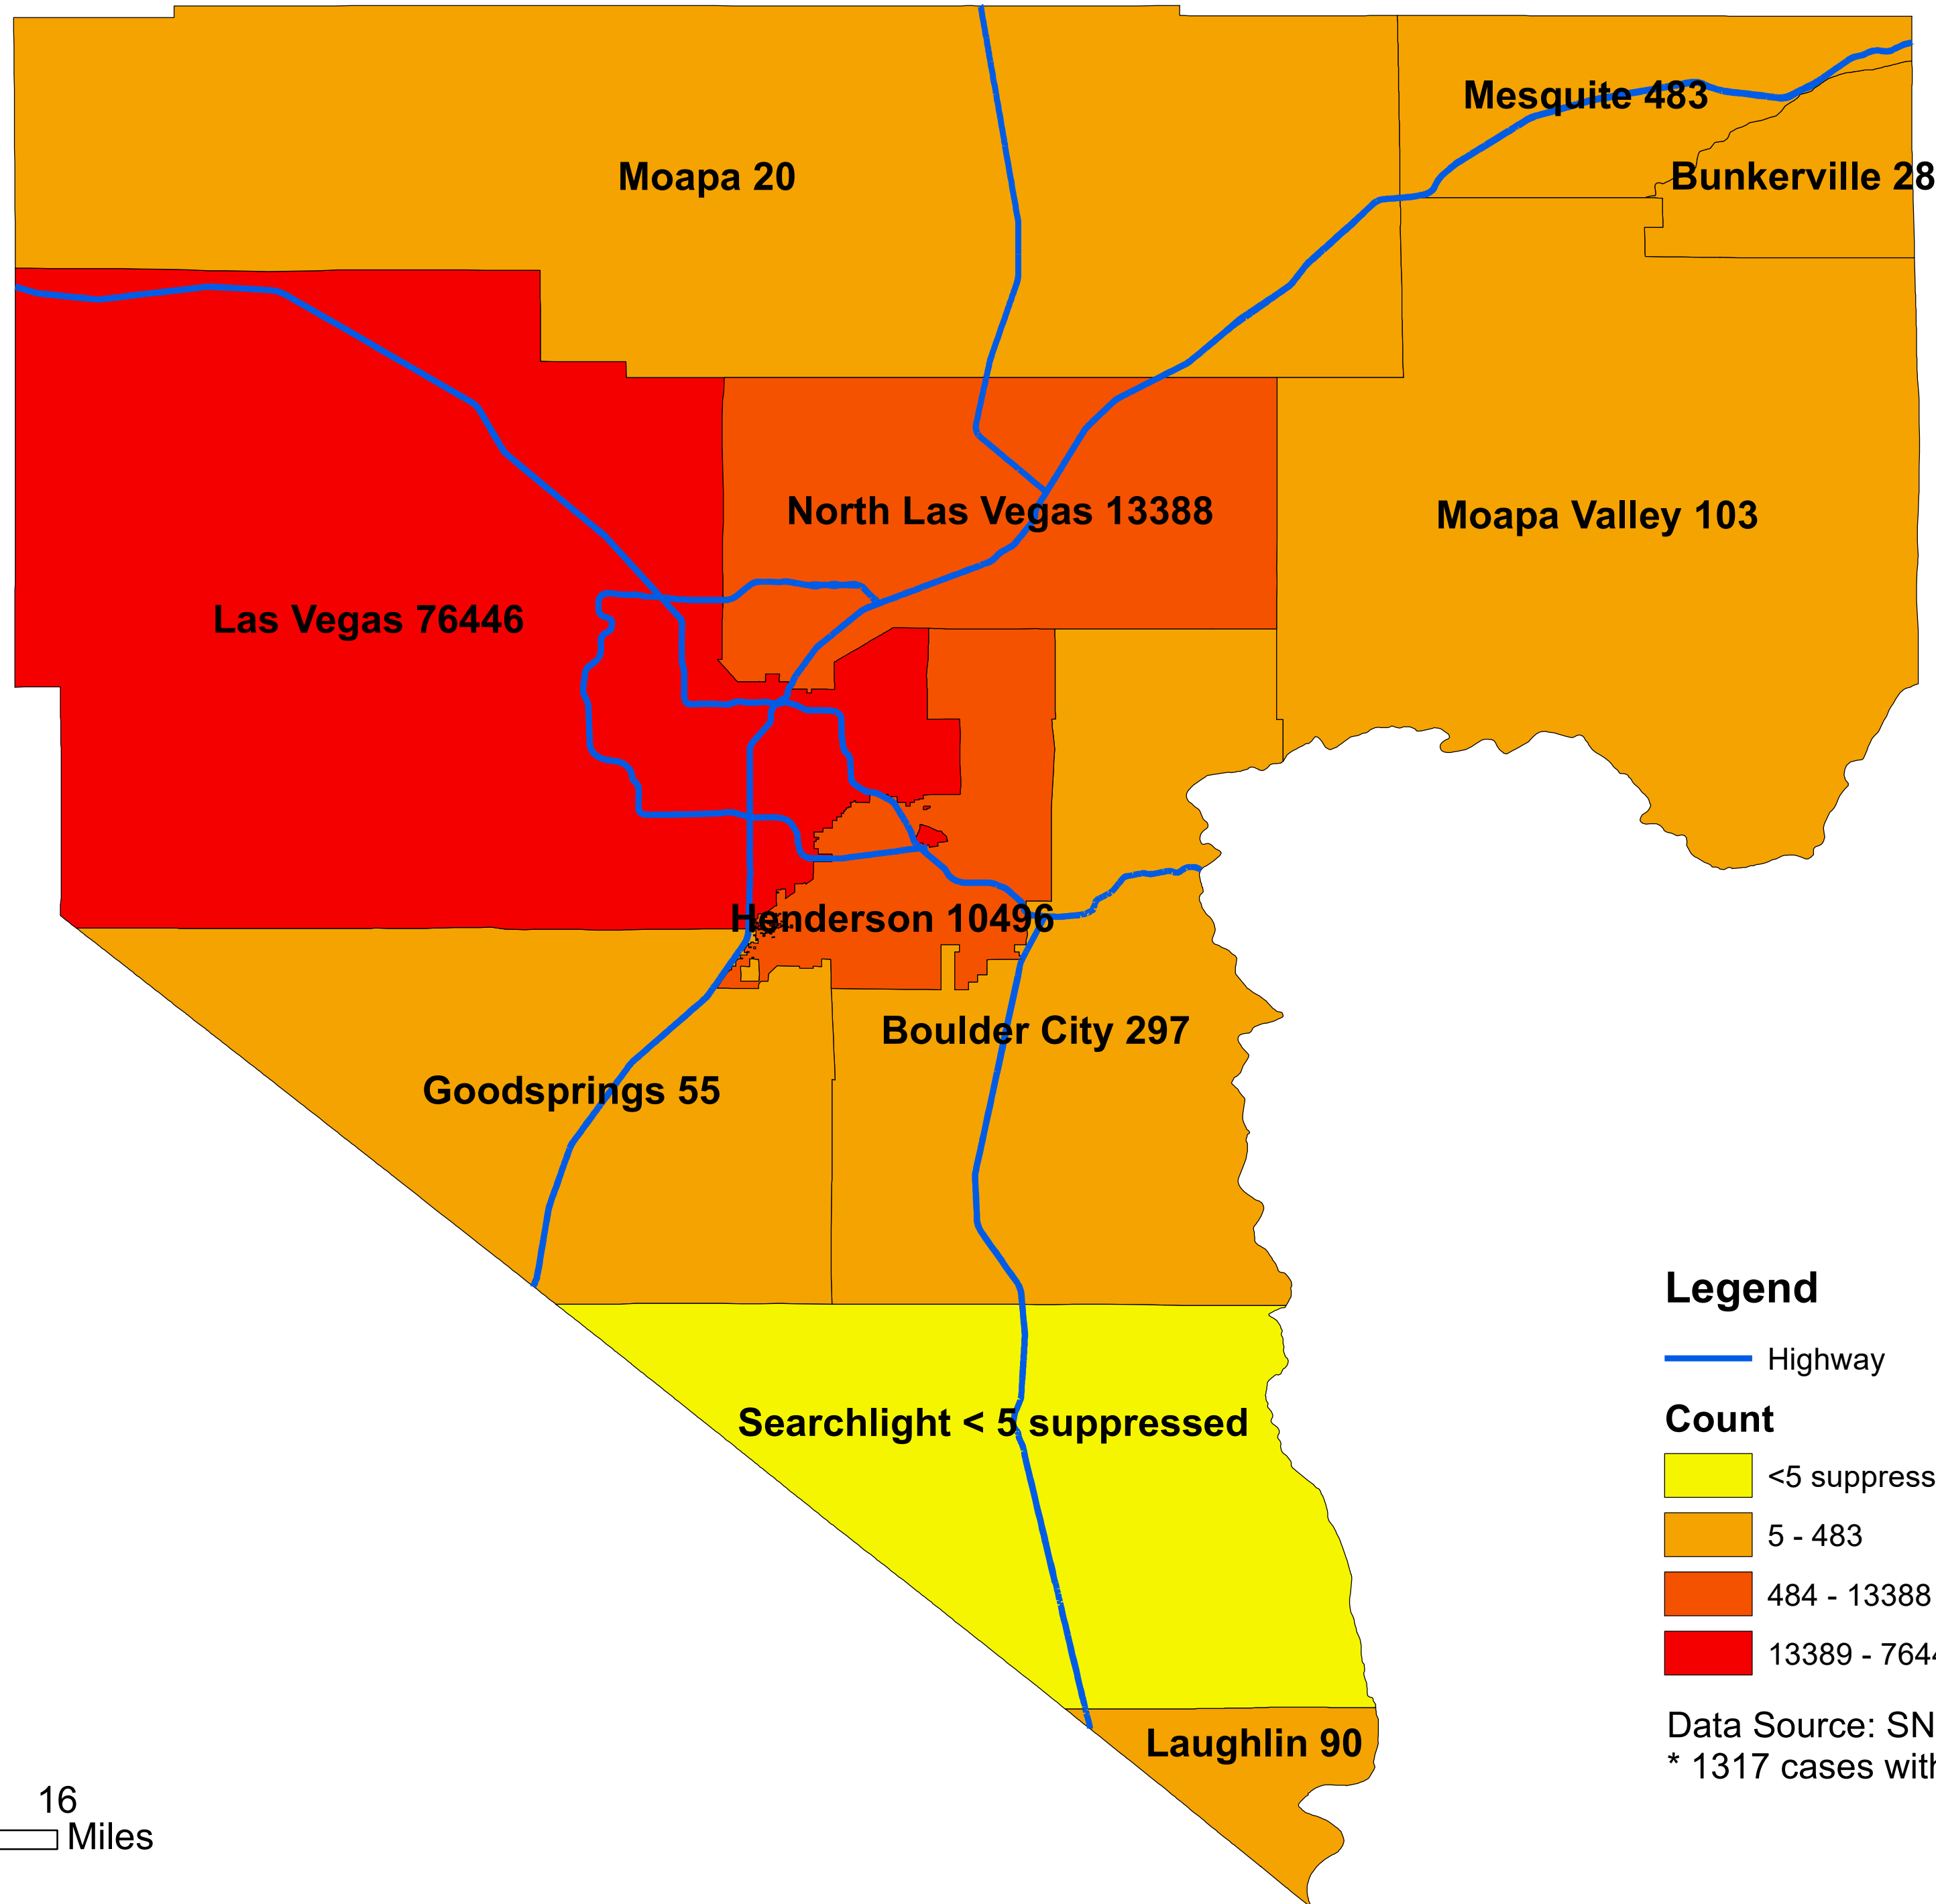

Number of COVID-19 cases by city in Clark county (11.20.2020)

Legend

— Highway

Count

<5 suppressed

5 - 483

484 - 13388

13389 - 76446

Data Source: SNHD

* 1317 cases without city information

0 4 8 16
Miles