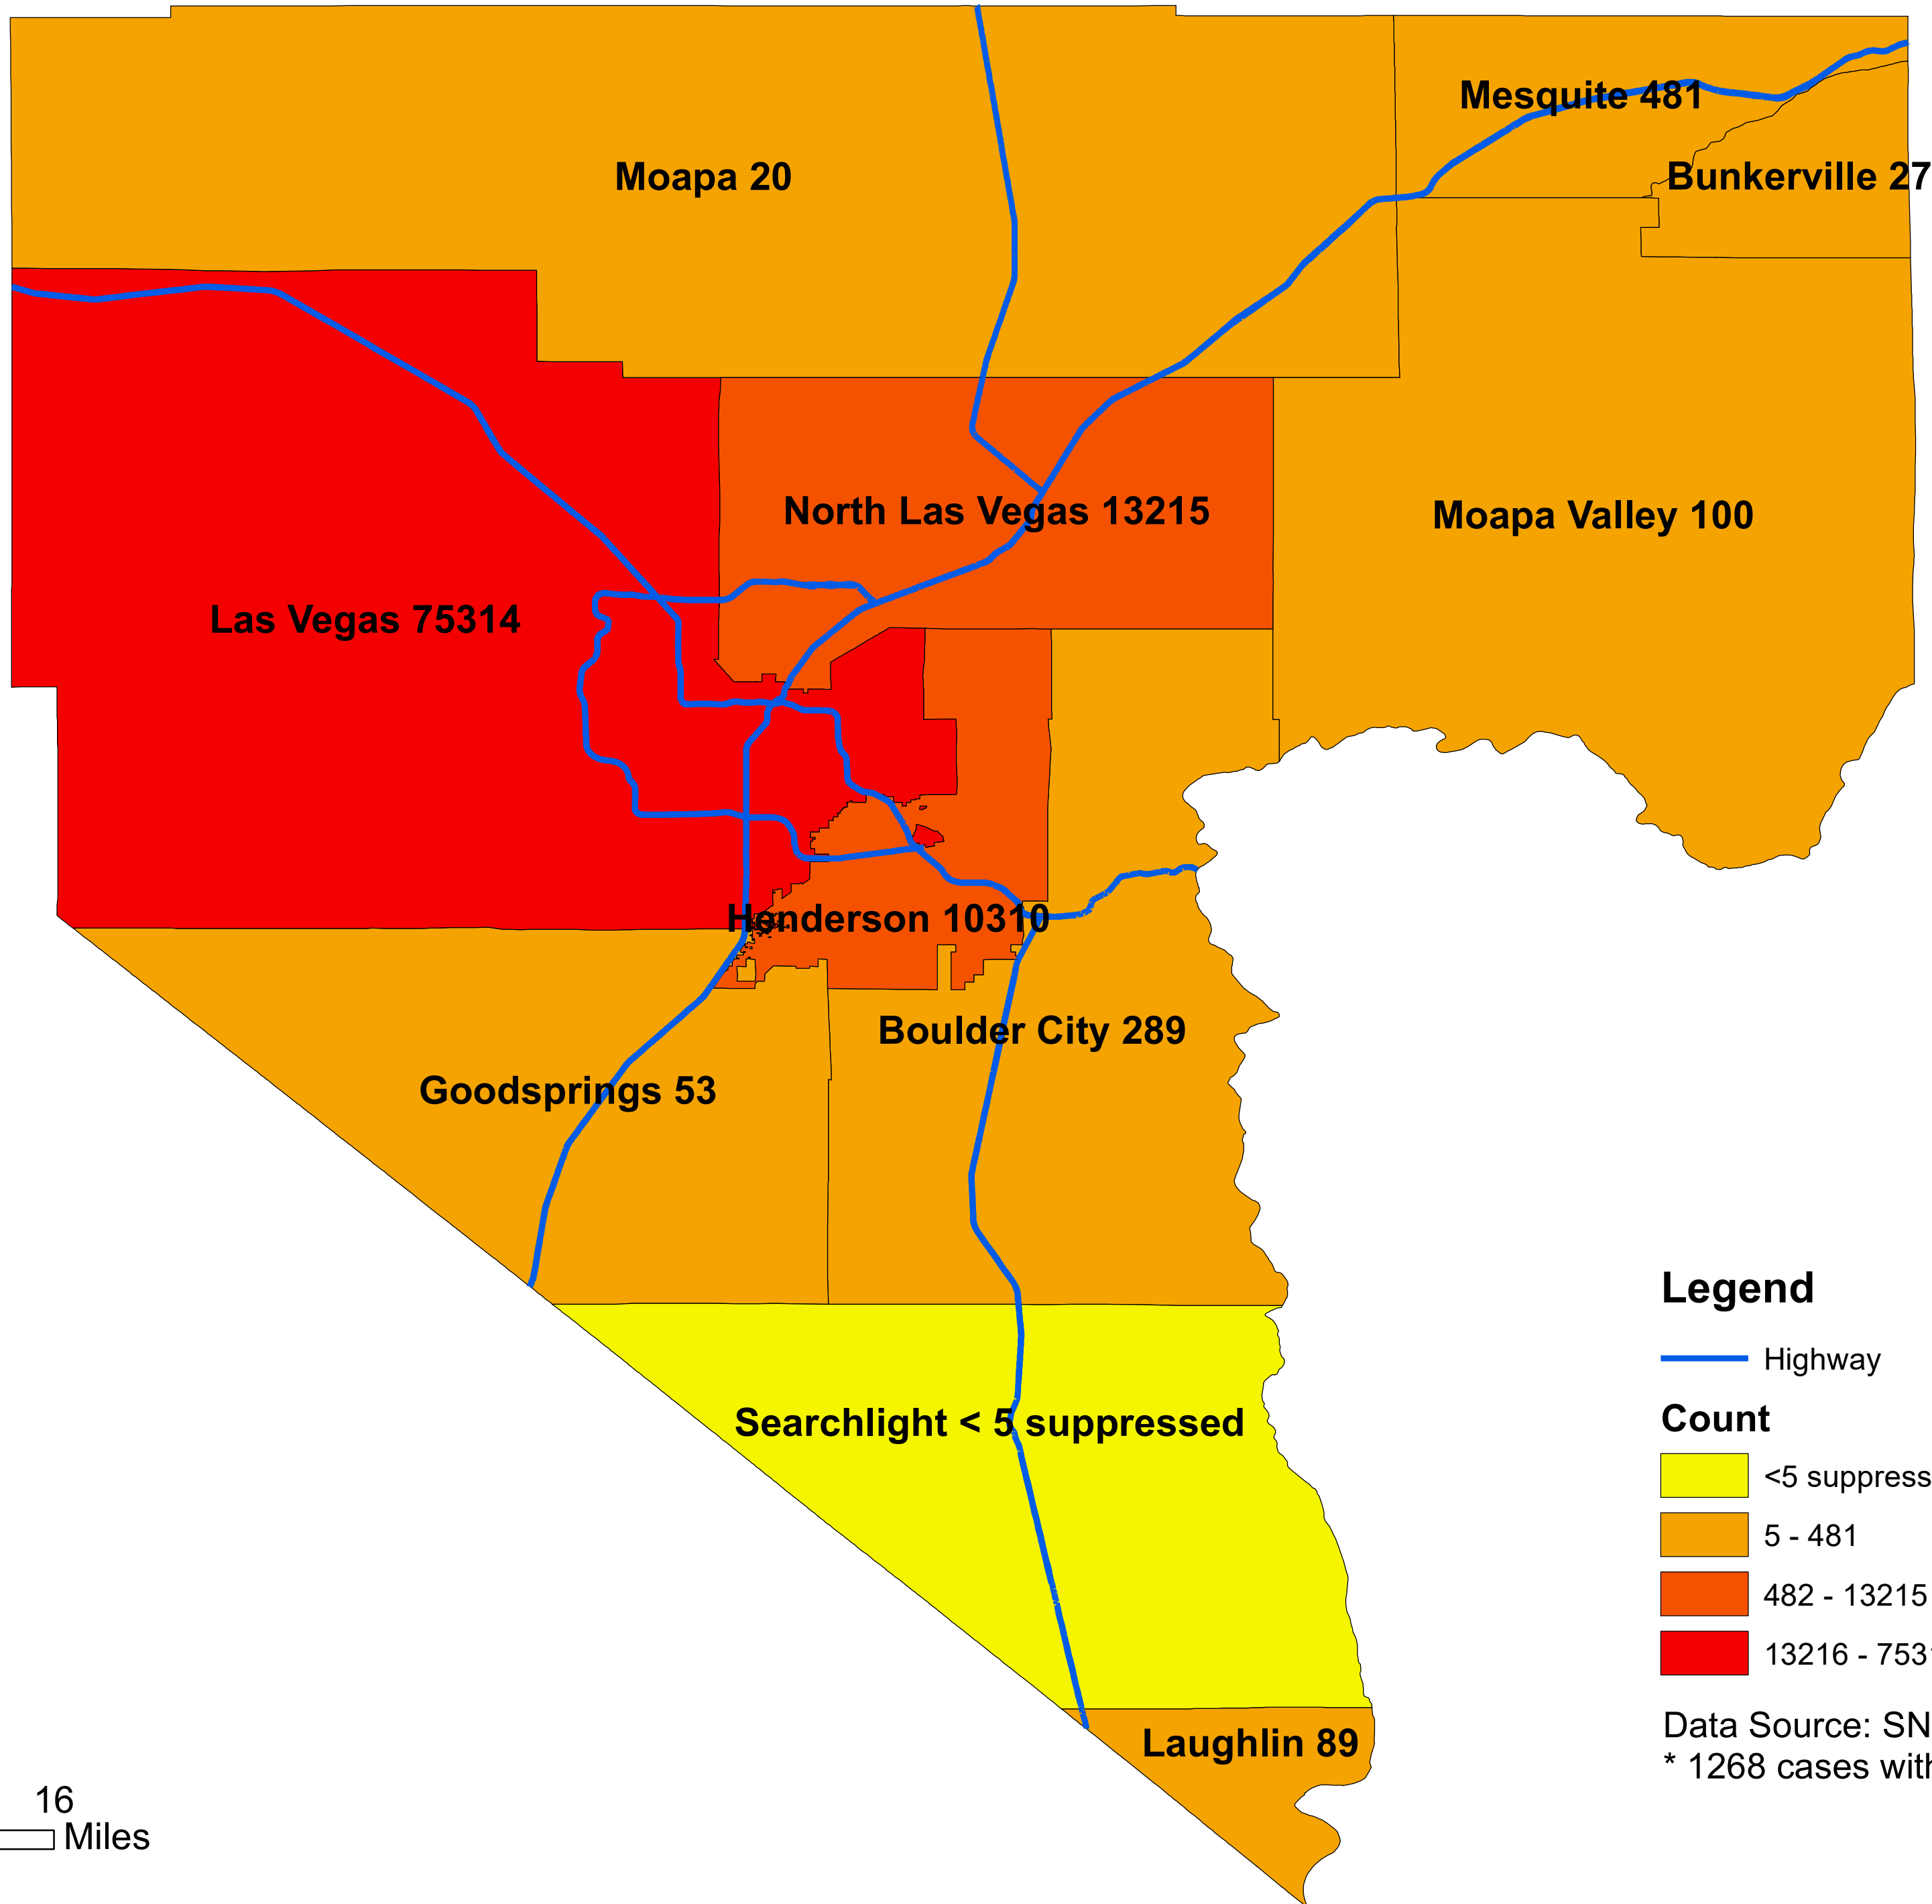

Number of COVID-19 cases by city in Clark county (11.19.2020)

Legend

— Highway

Count

Yellow <5 suppressed

Light Orange 5 - 481

Dark Orange 482 - 13215

Red 13216 - 75314

Data Source: SNHD

* 1268 cases without city information

0 4 8 16 Miles