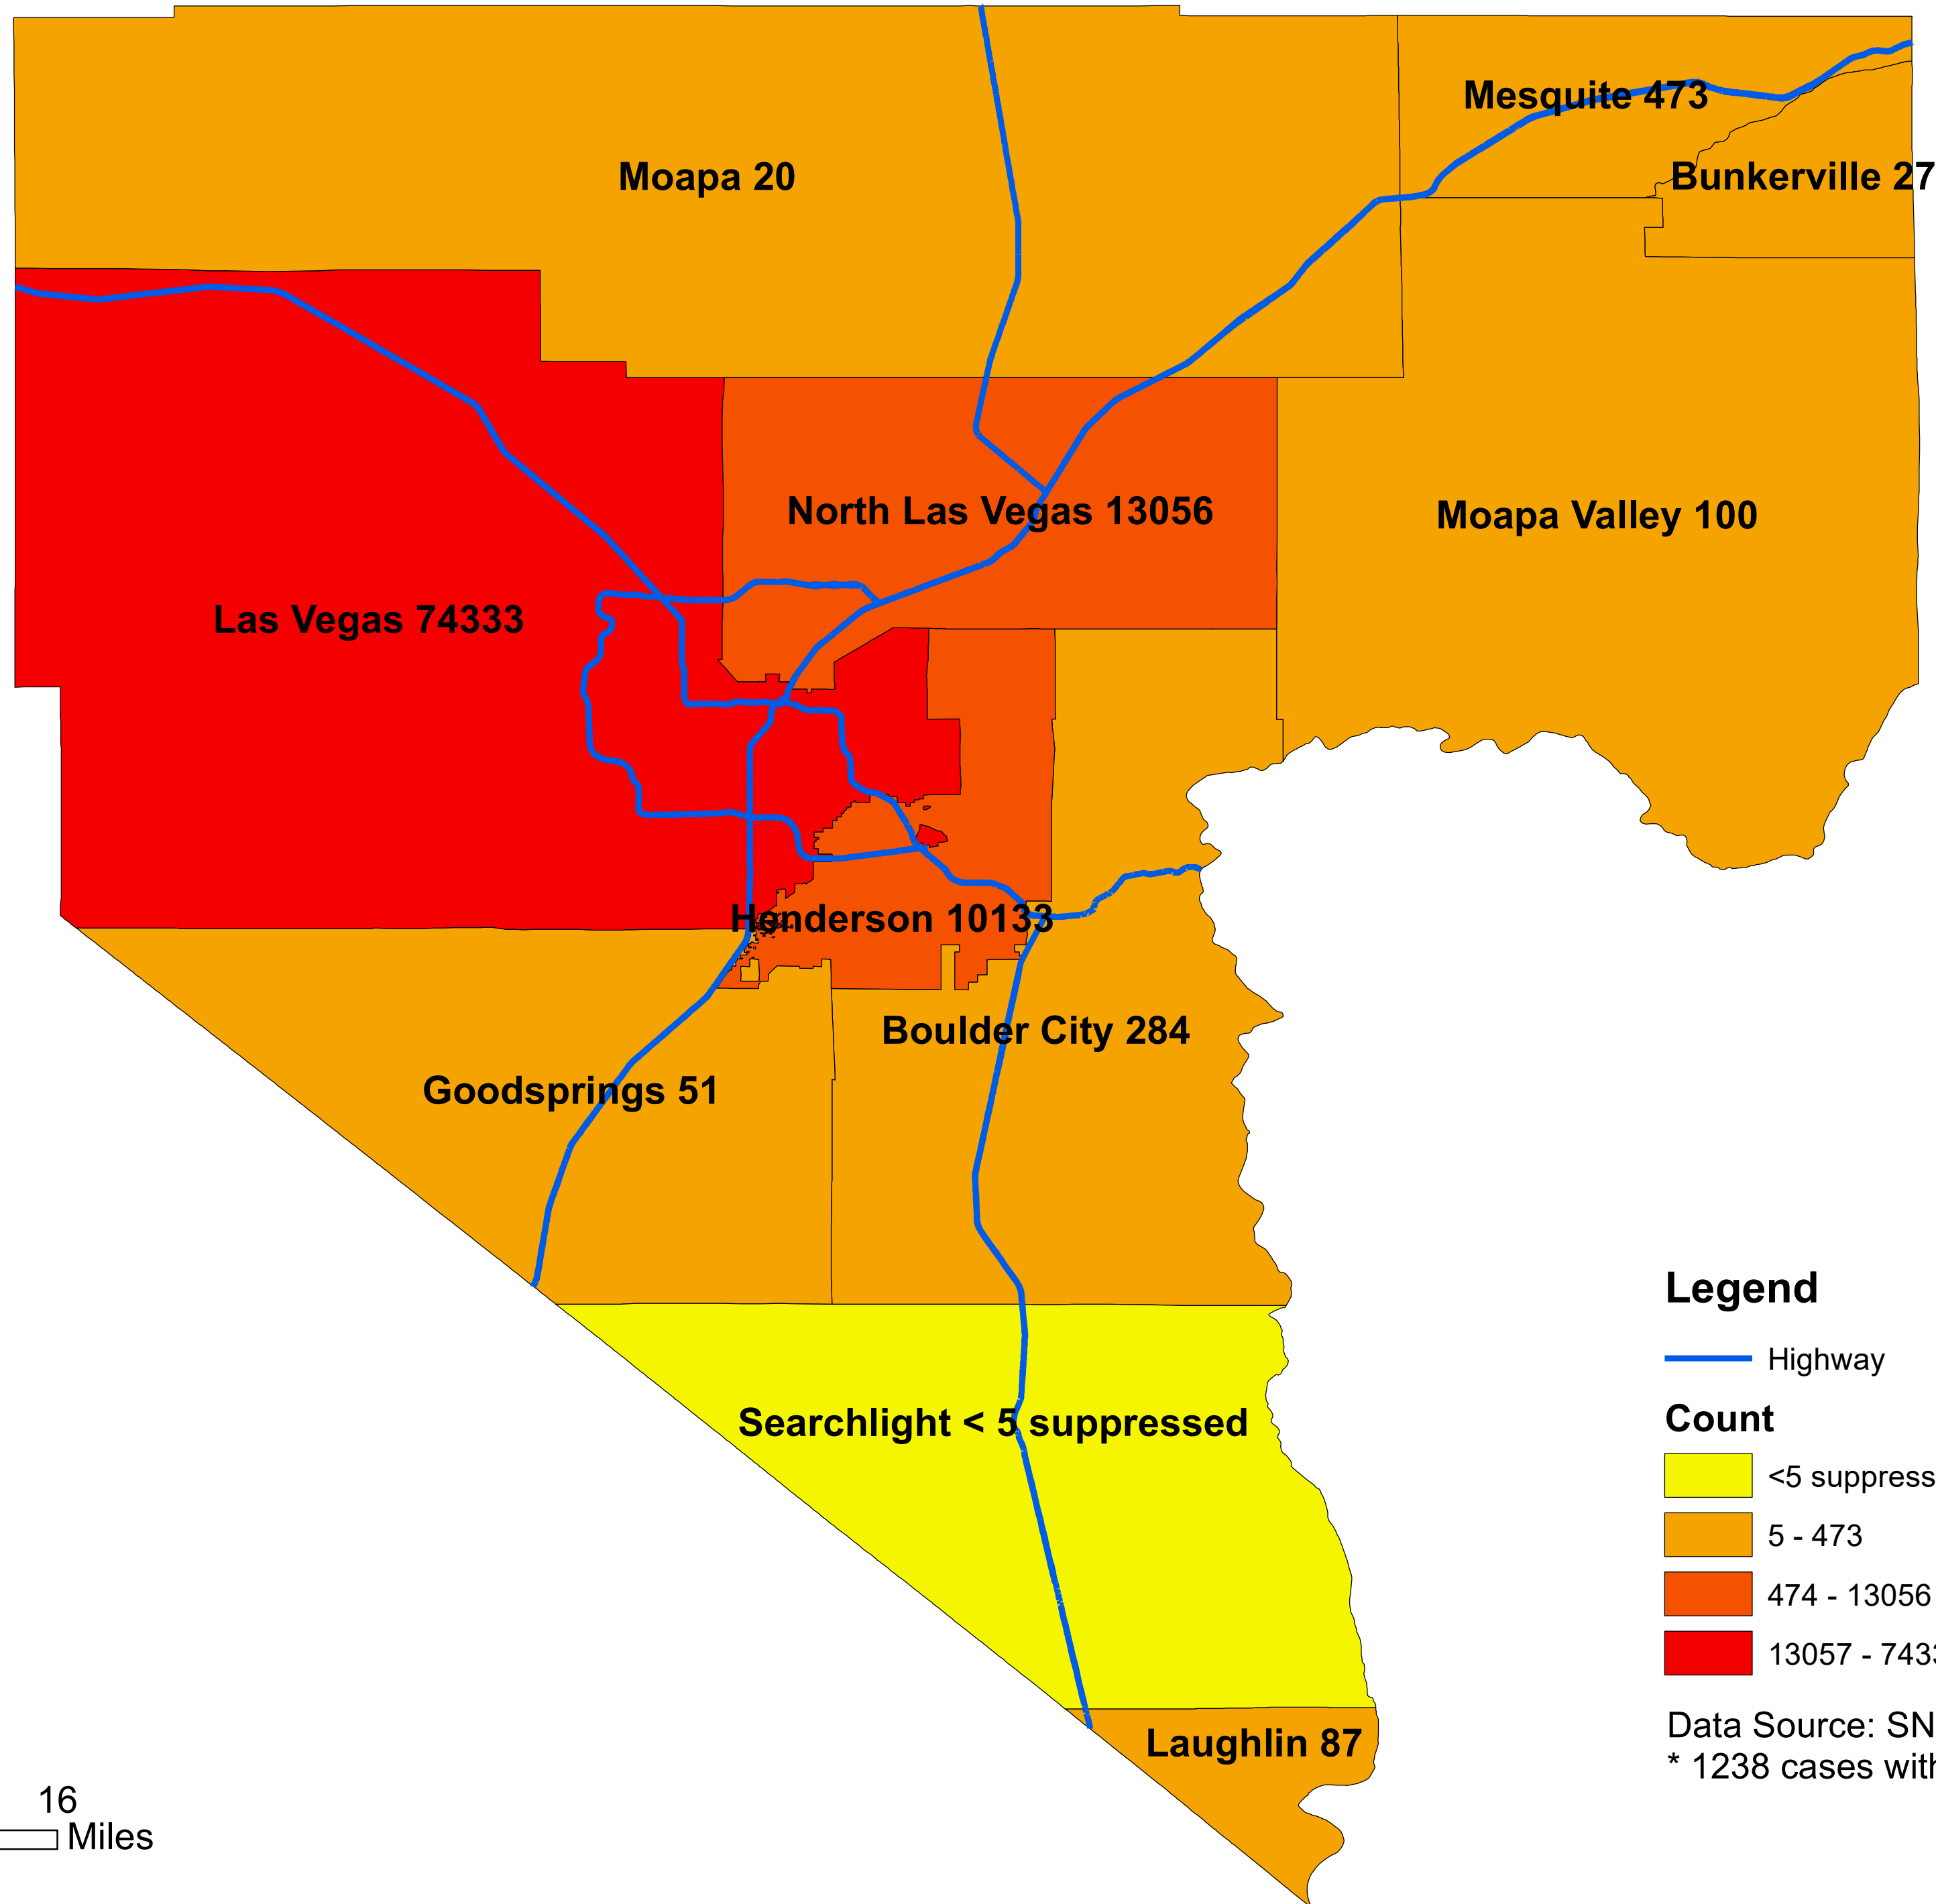

Number of COVID-19 cases by city in Clark county (11.18.2020)

Legend

— Highway

Count

Yellow: <5 suppressed

Light Orange: 5 - 473

Orange: 474 - 13056

Red: 13057 - 74333

Data Source: SNHD

* 1238 cases without city information

0 4 8 16 Miles