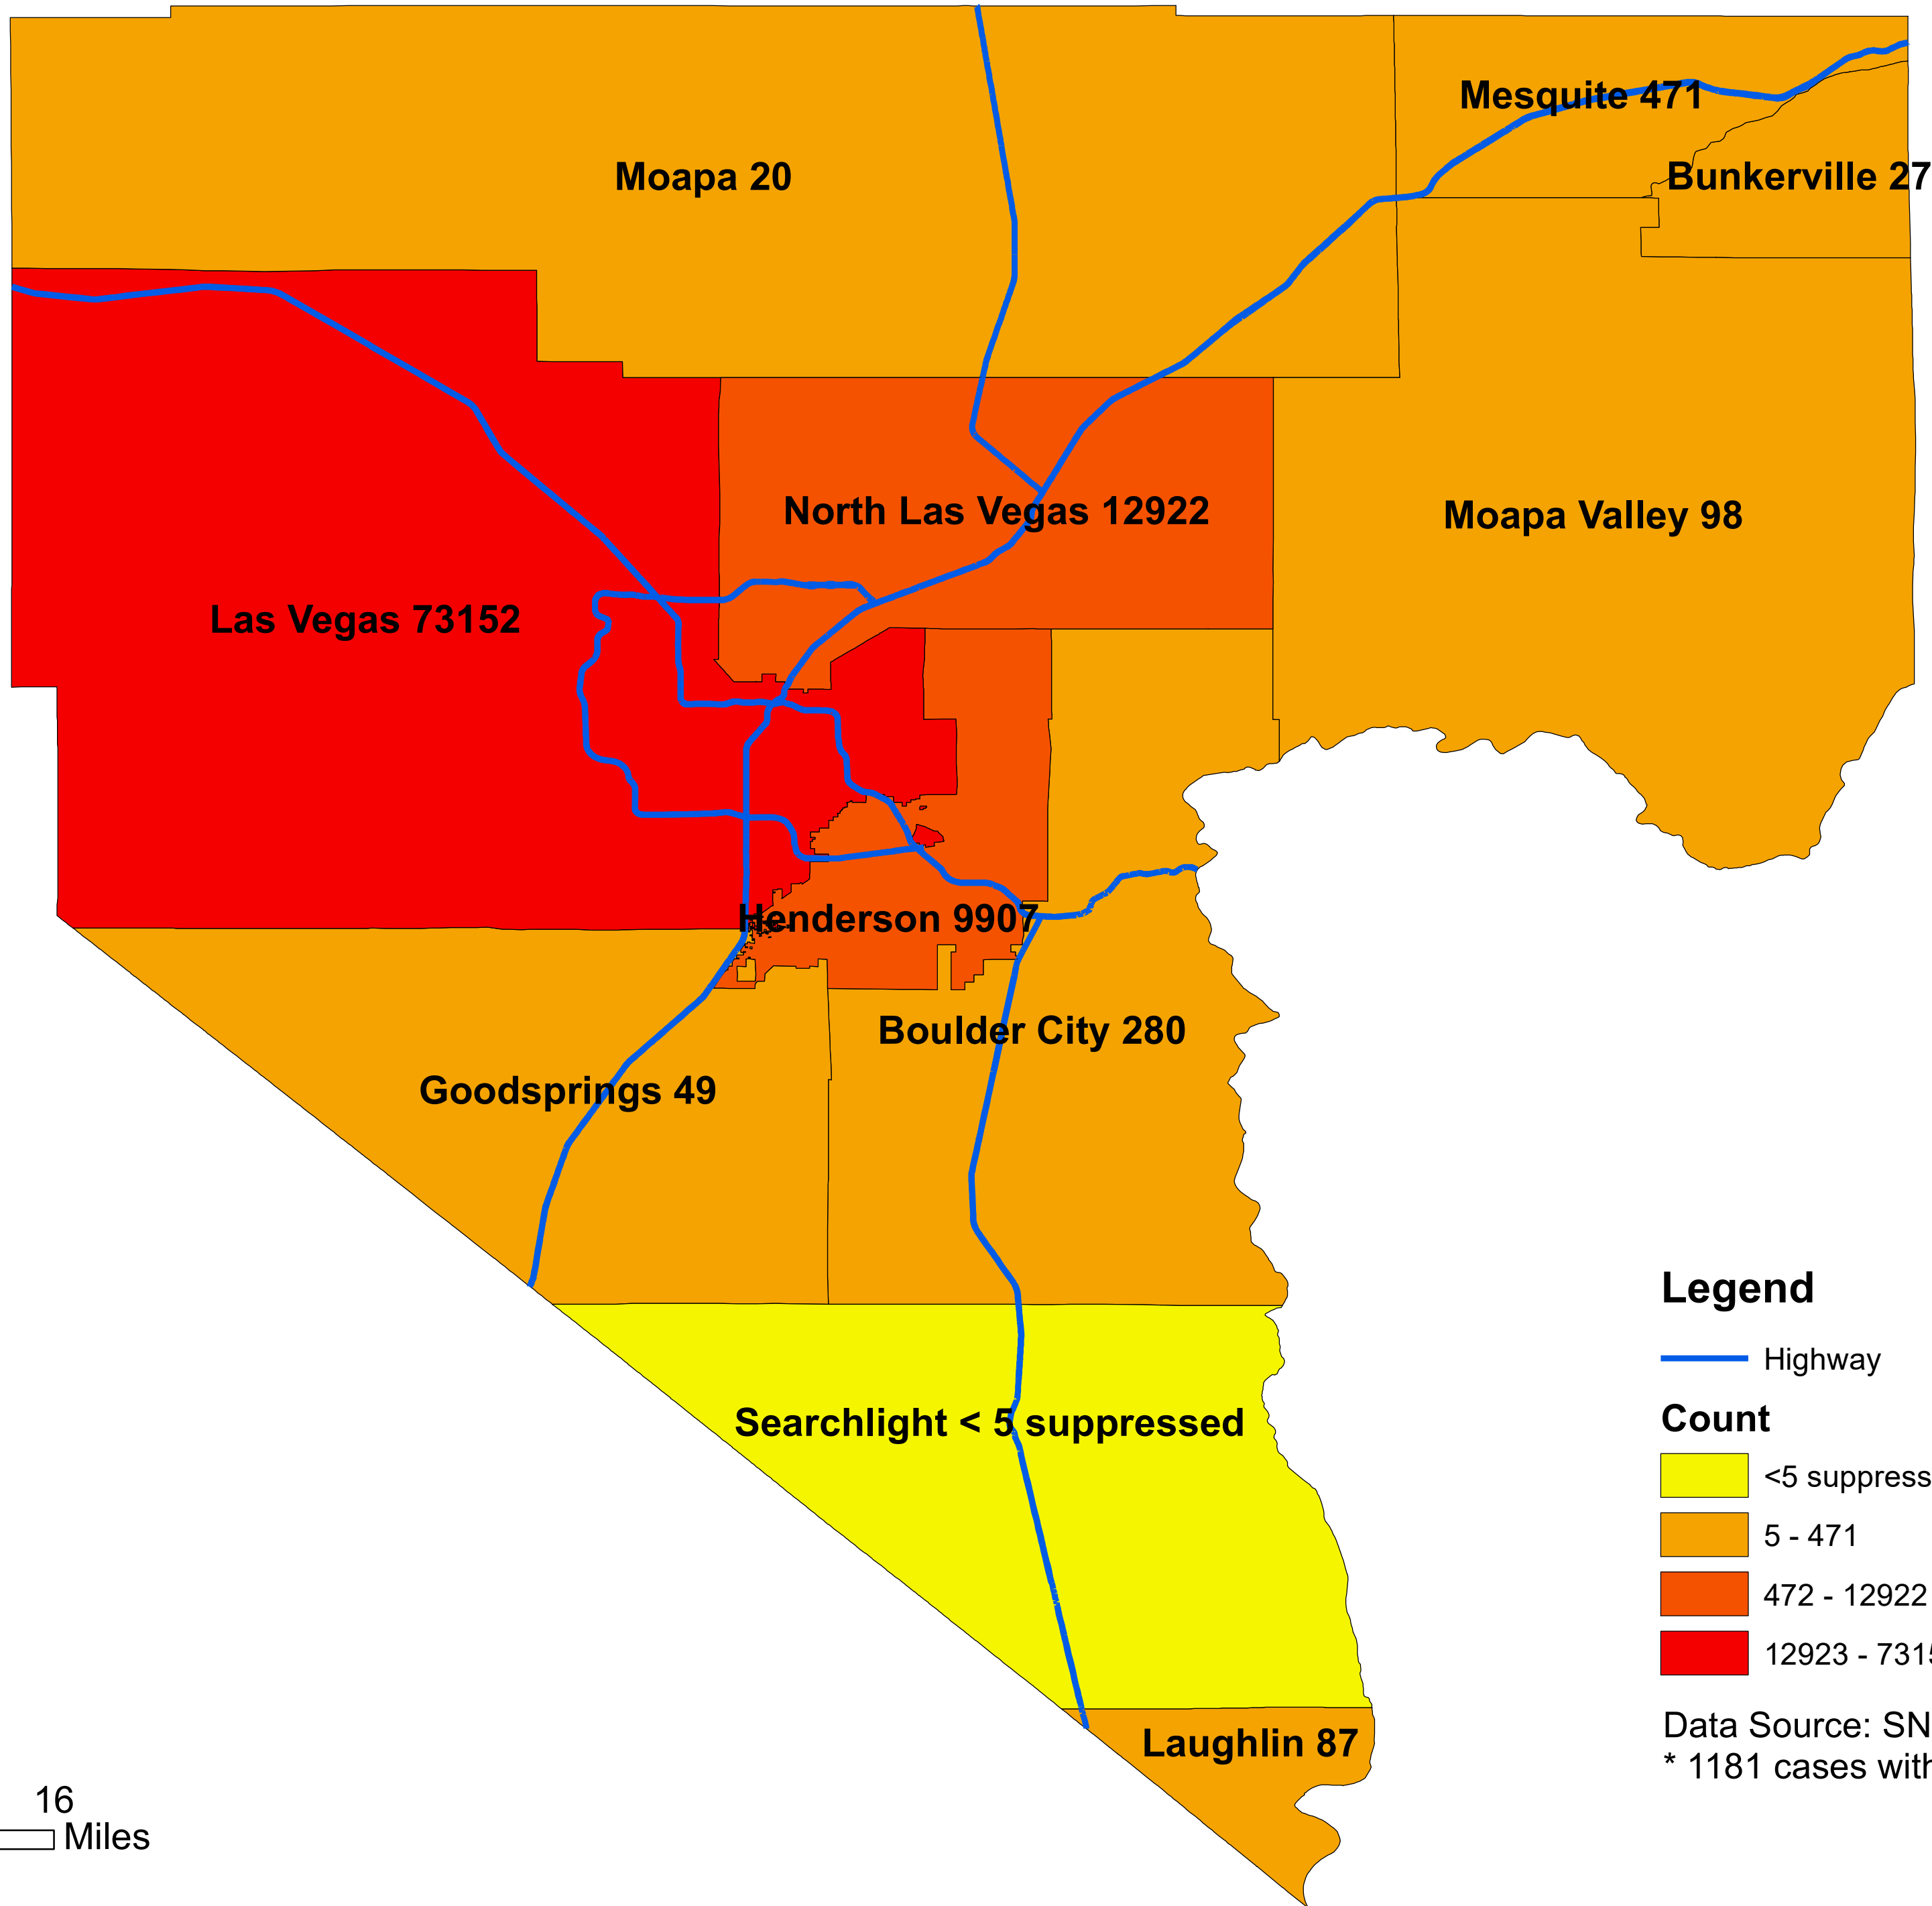

Number of COVID-19 cases by city in Clark county (11.17.2020)

Legend

— Highway

Count

Yellow <5 suppressed

Light Orange 5 - 471

Orange 472 - 12922

Red 12923 - 73152

Data Source: SNHD

* 1181 cases without city information

0 4 8 16 Miles