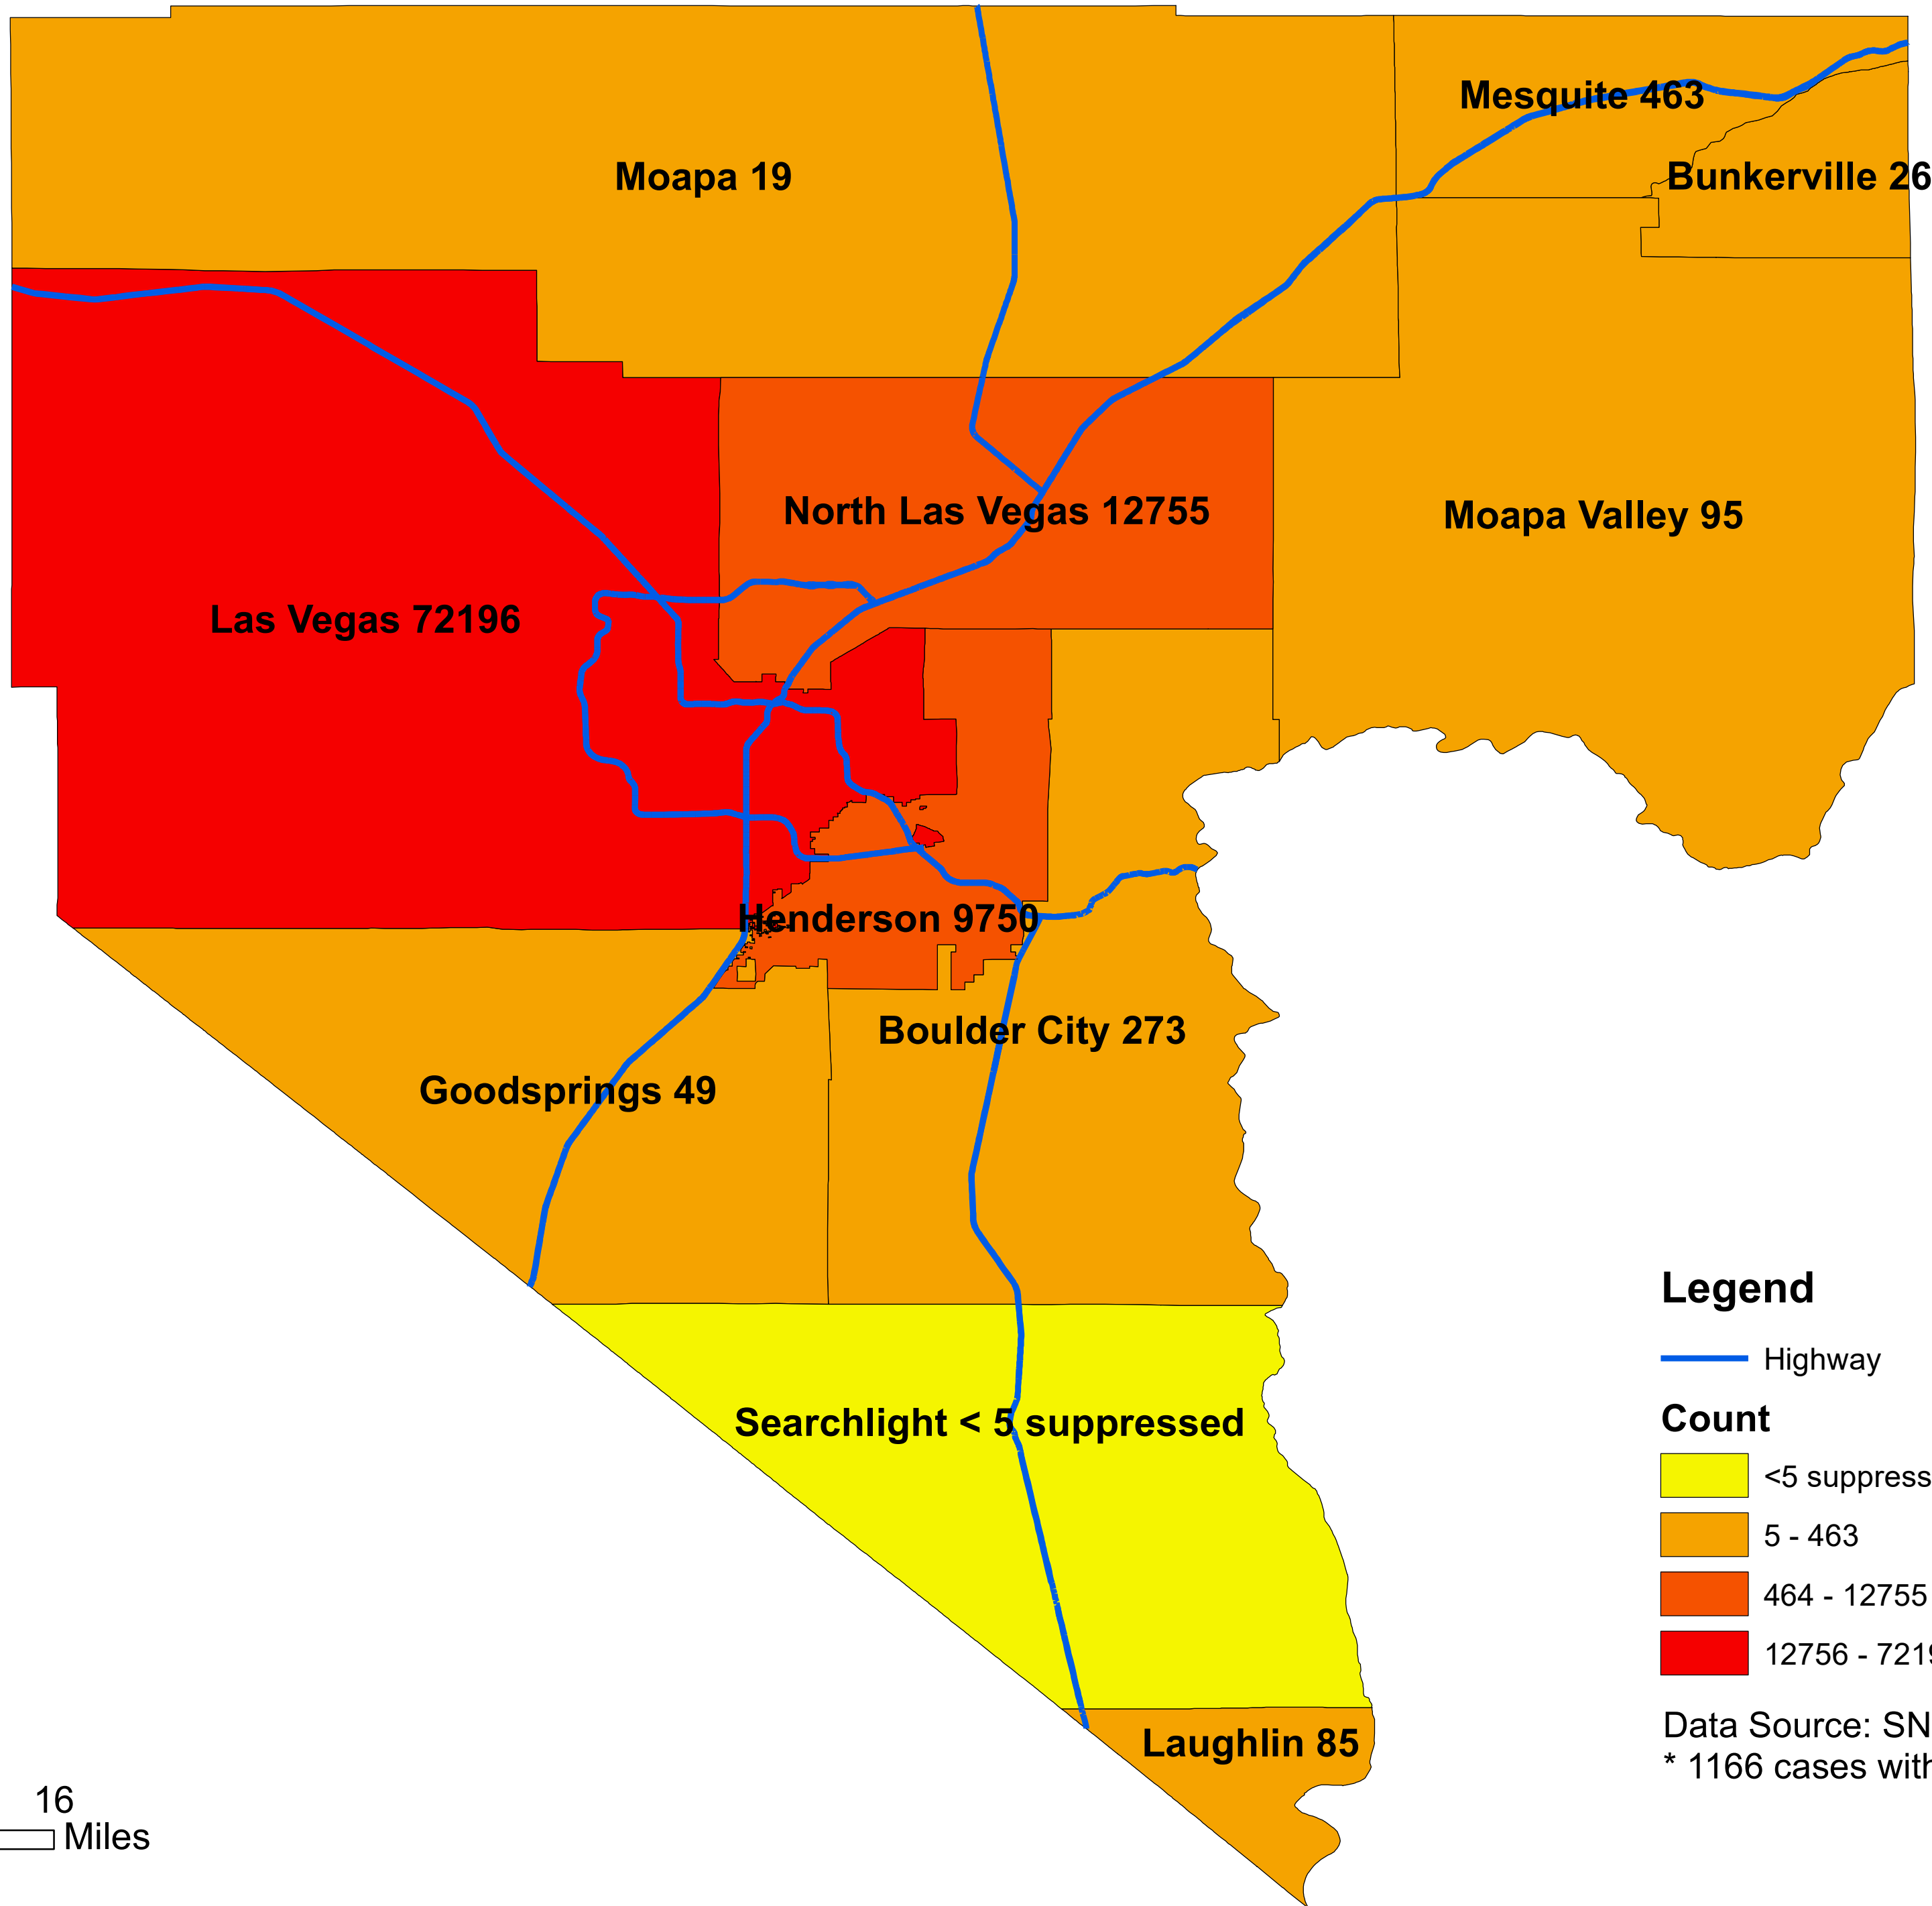

Number of COVID-19 cases by city in Clark county (11.16.2020)

Legend

— Highway

Count

<5 suppressed

5 - 463

464 - 12755

12756 - 72196

Data Source: SNHD

* 1166 cases without city information

0 4 8 16
Miles