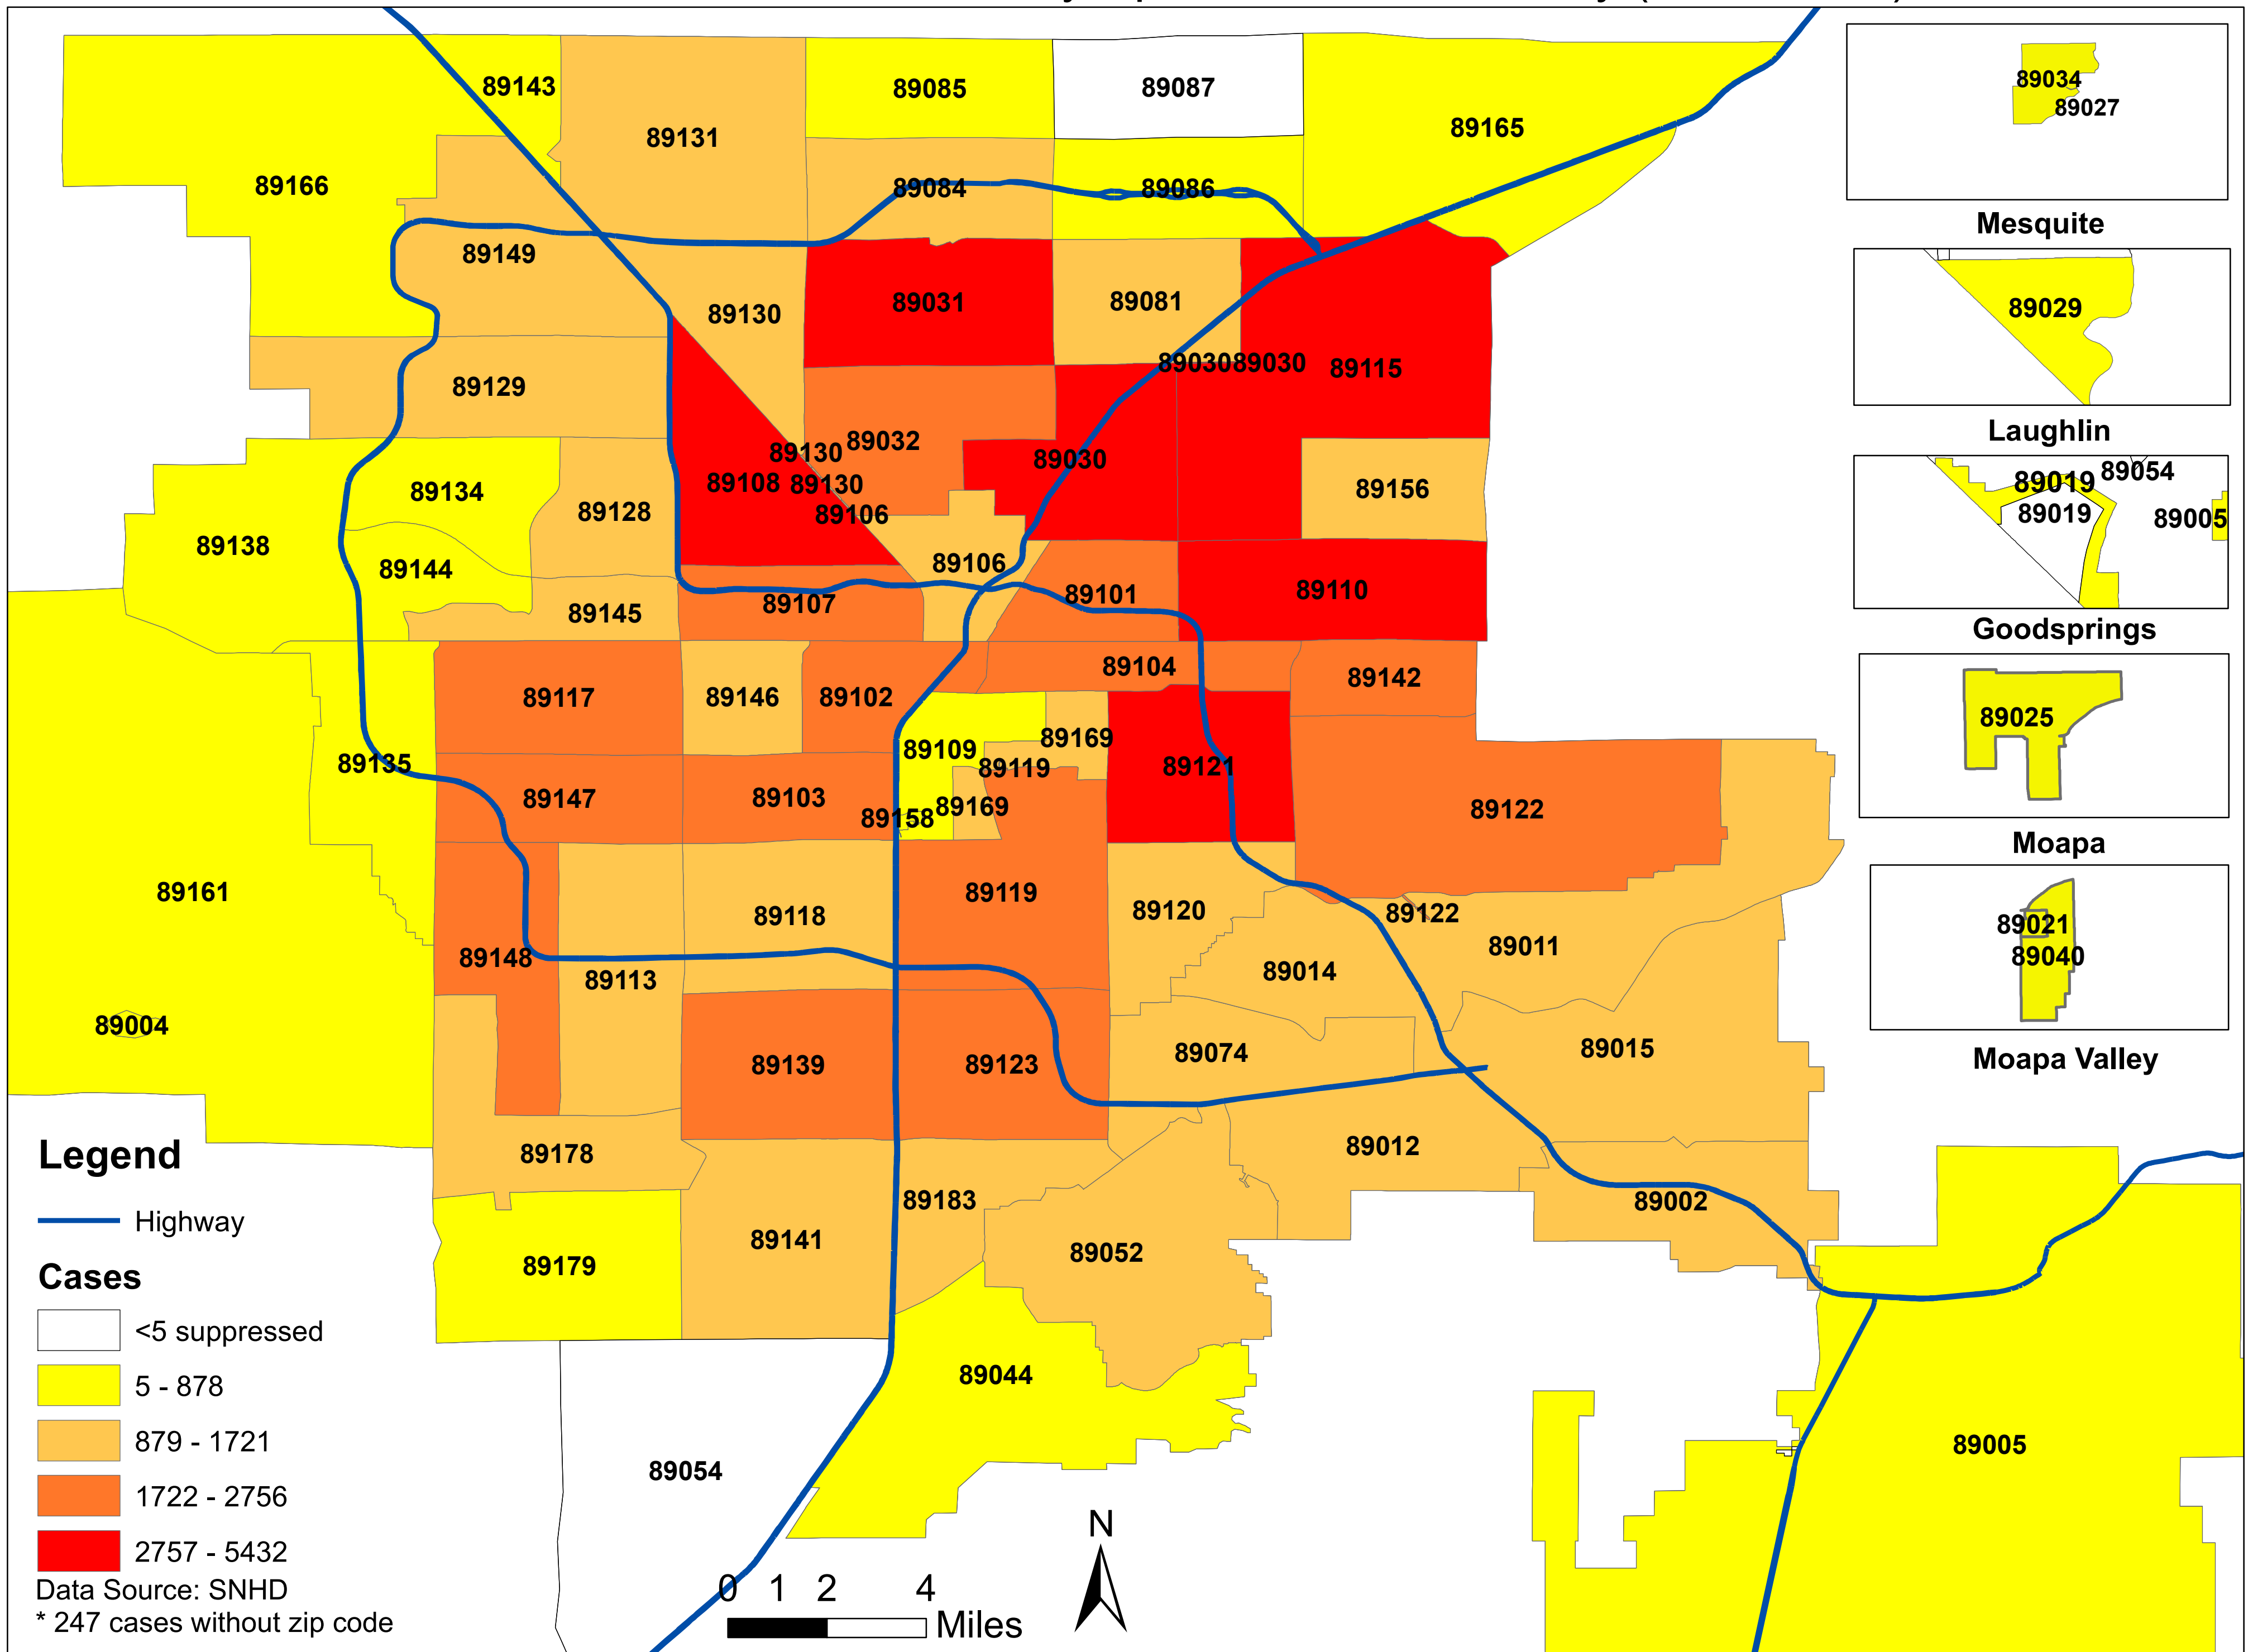

# Number of COVID-19 cases by zip code in Clark county (11.15.2020)

**Note: More than 5 cases reported from 89124**