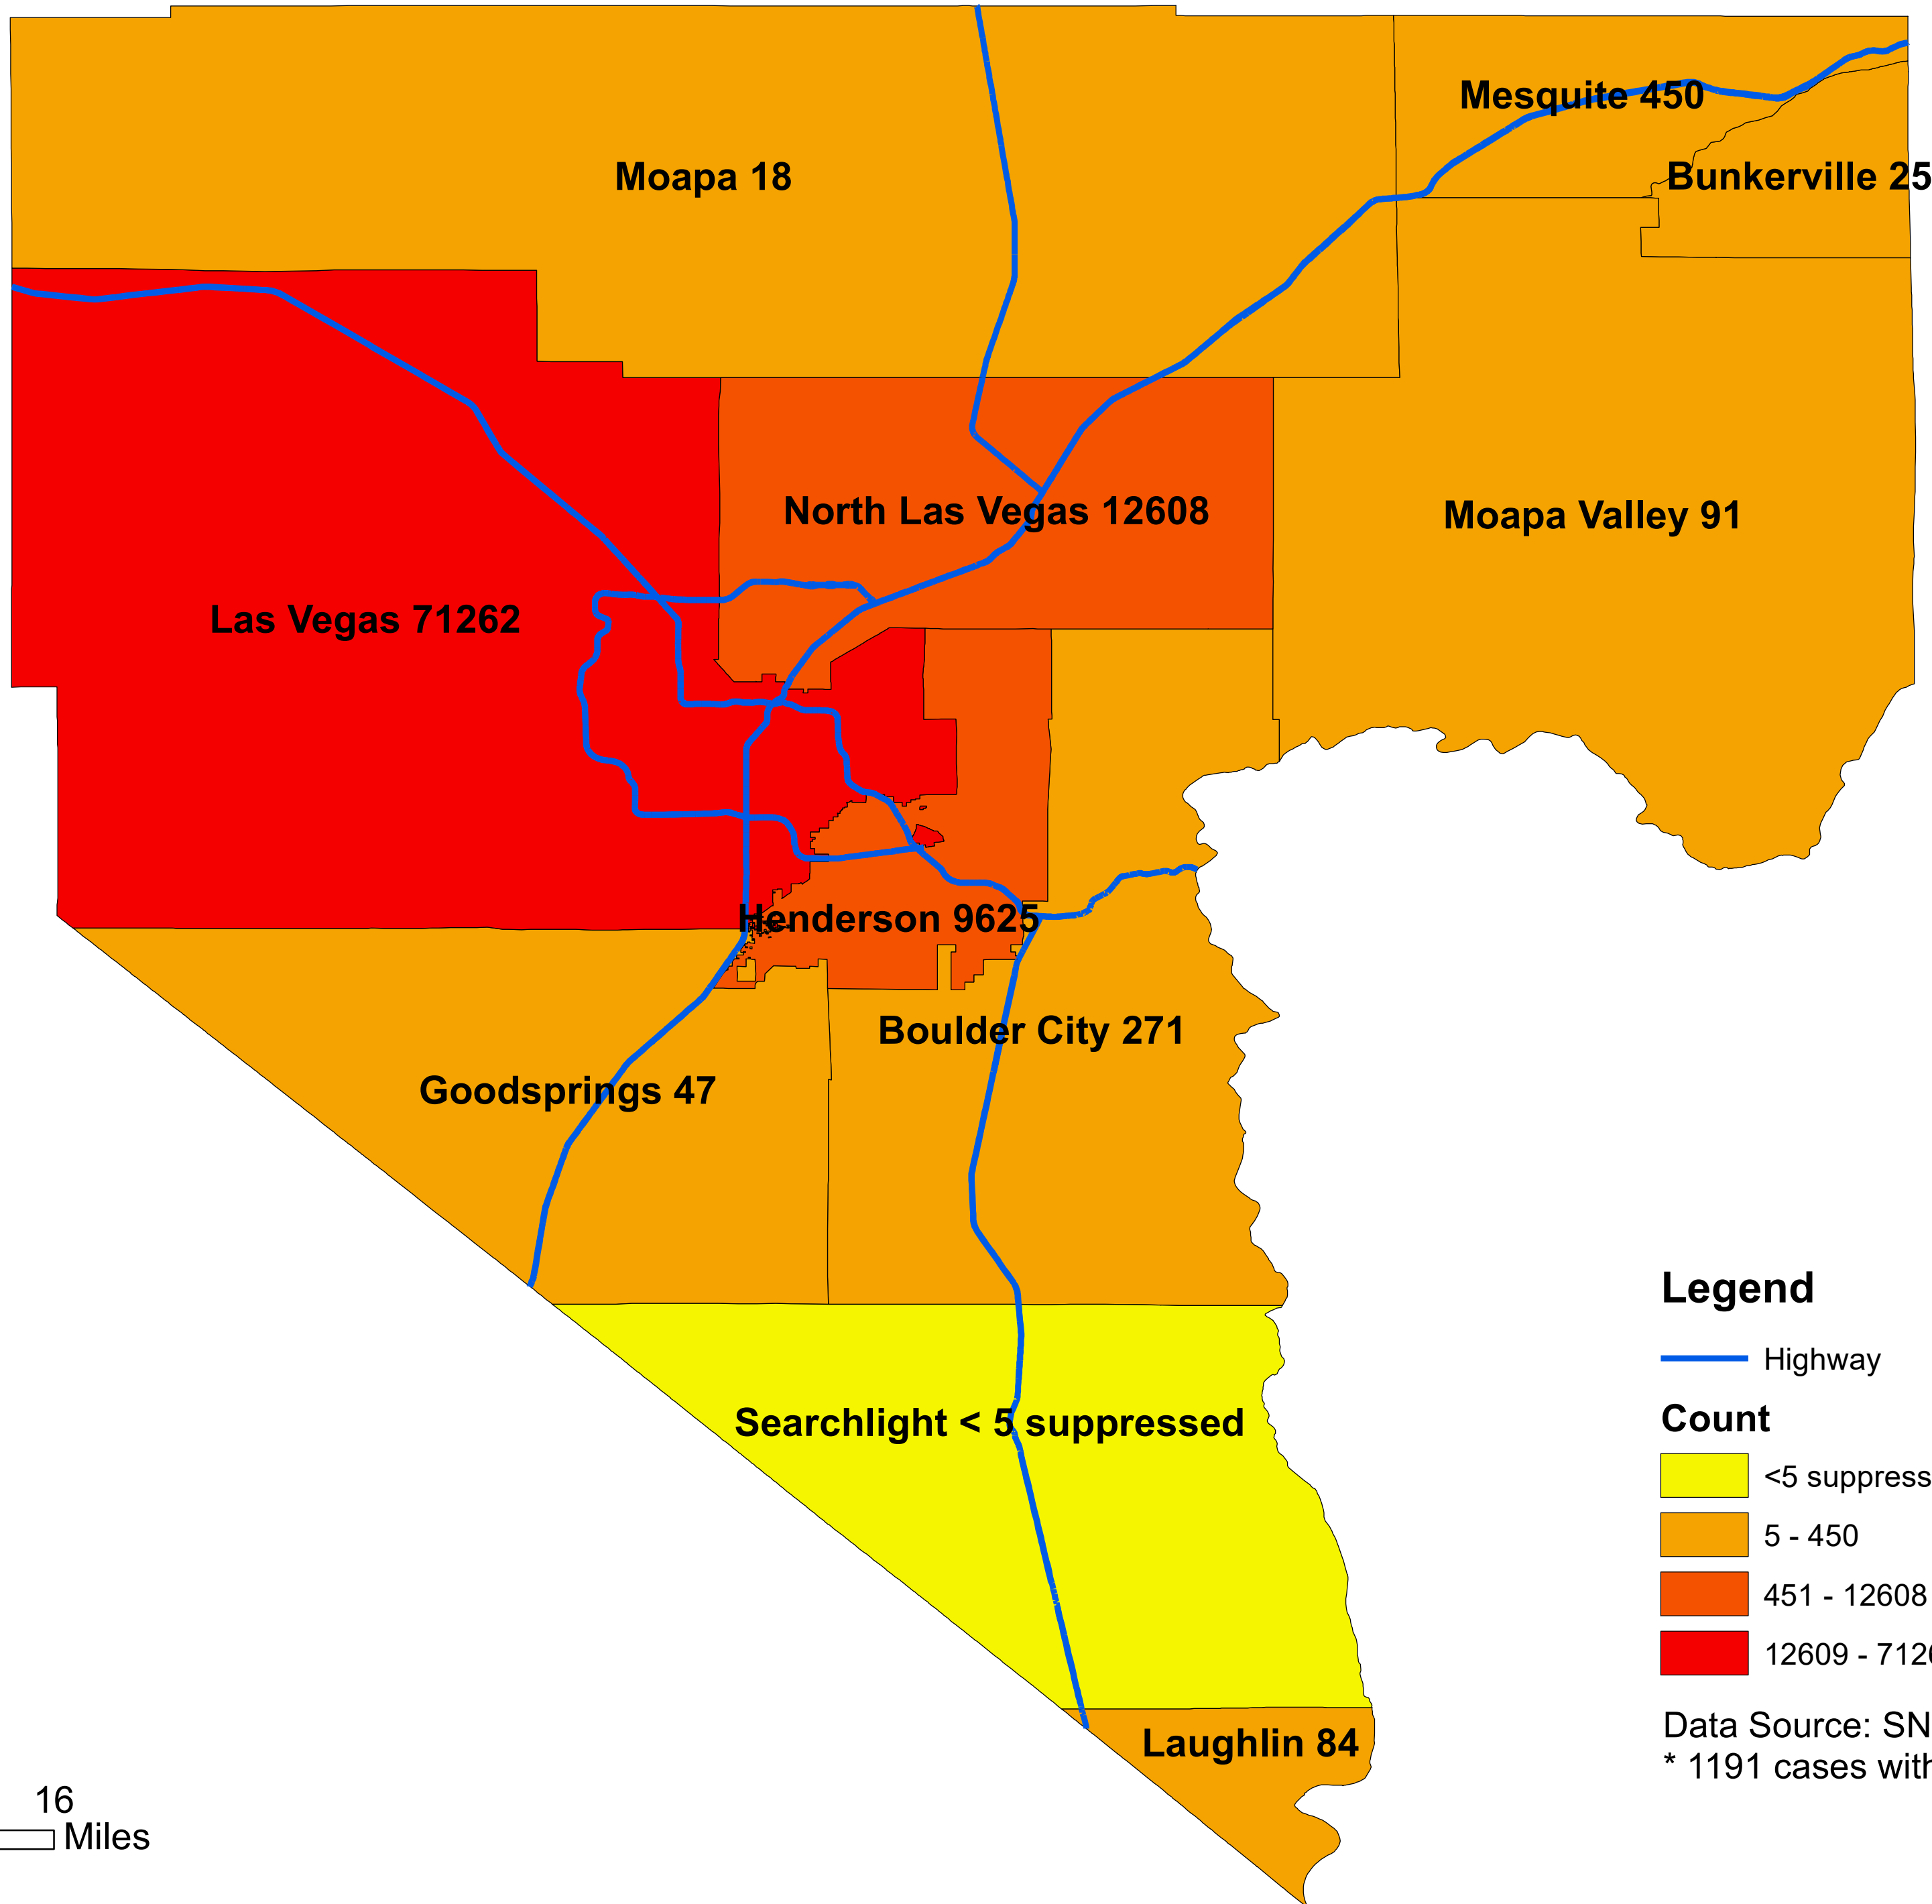

Number of COVID-19 cases by city in Clark county (11.15.2020)

Legend

— Highway

Count

<5 suppressed

5 - 450

451 - 12608

12609 - 71262

Data Source: SNHD

* 1191 cases without city information

0 4 8 16
Miles