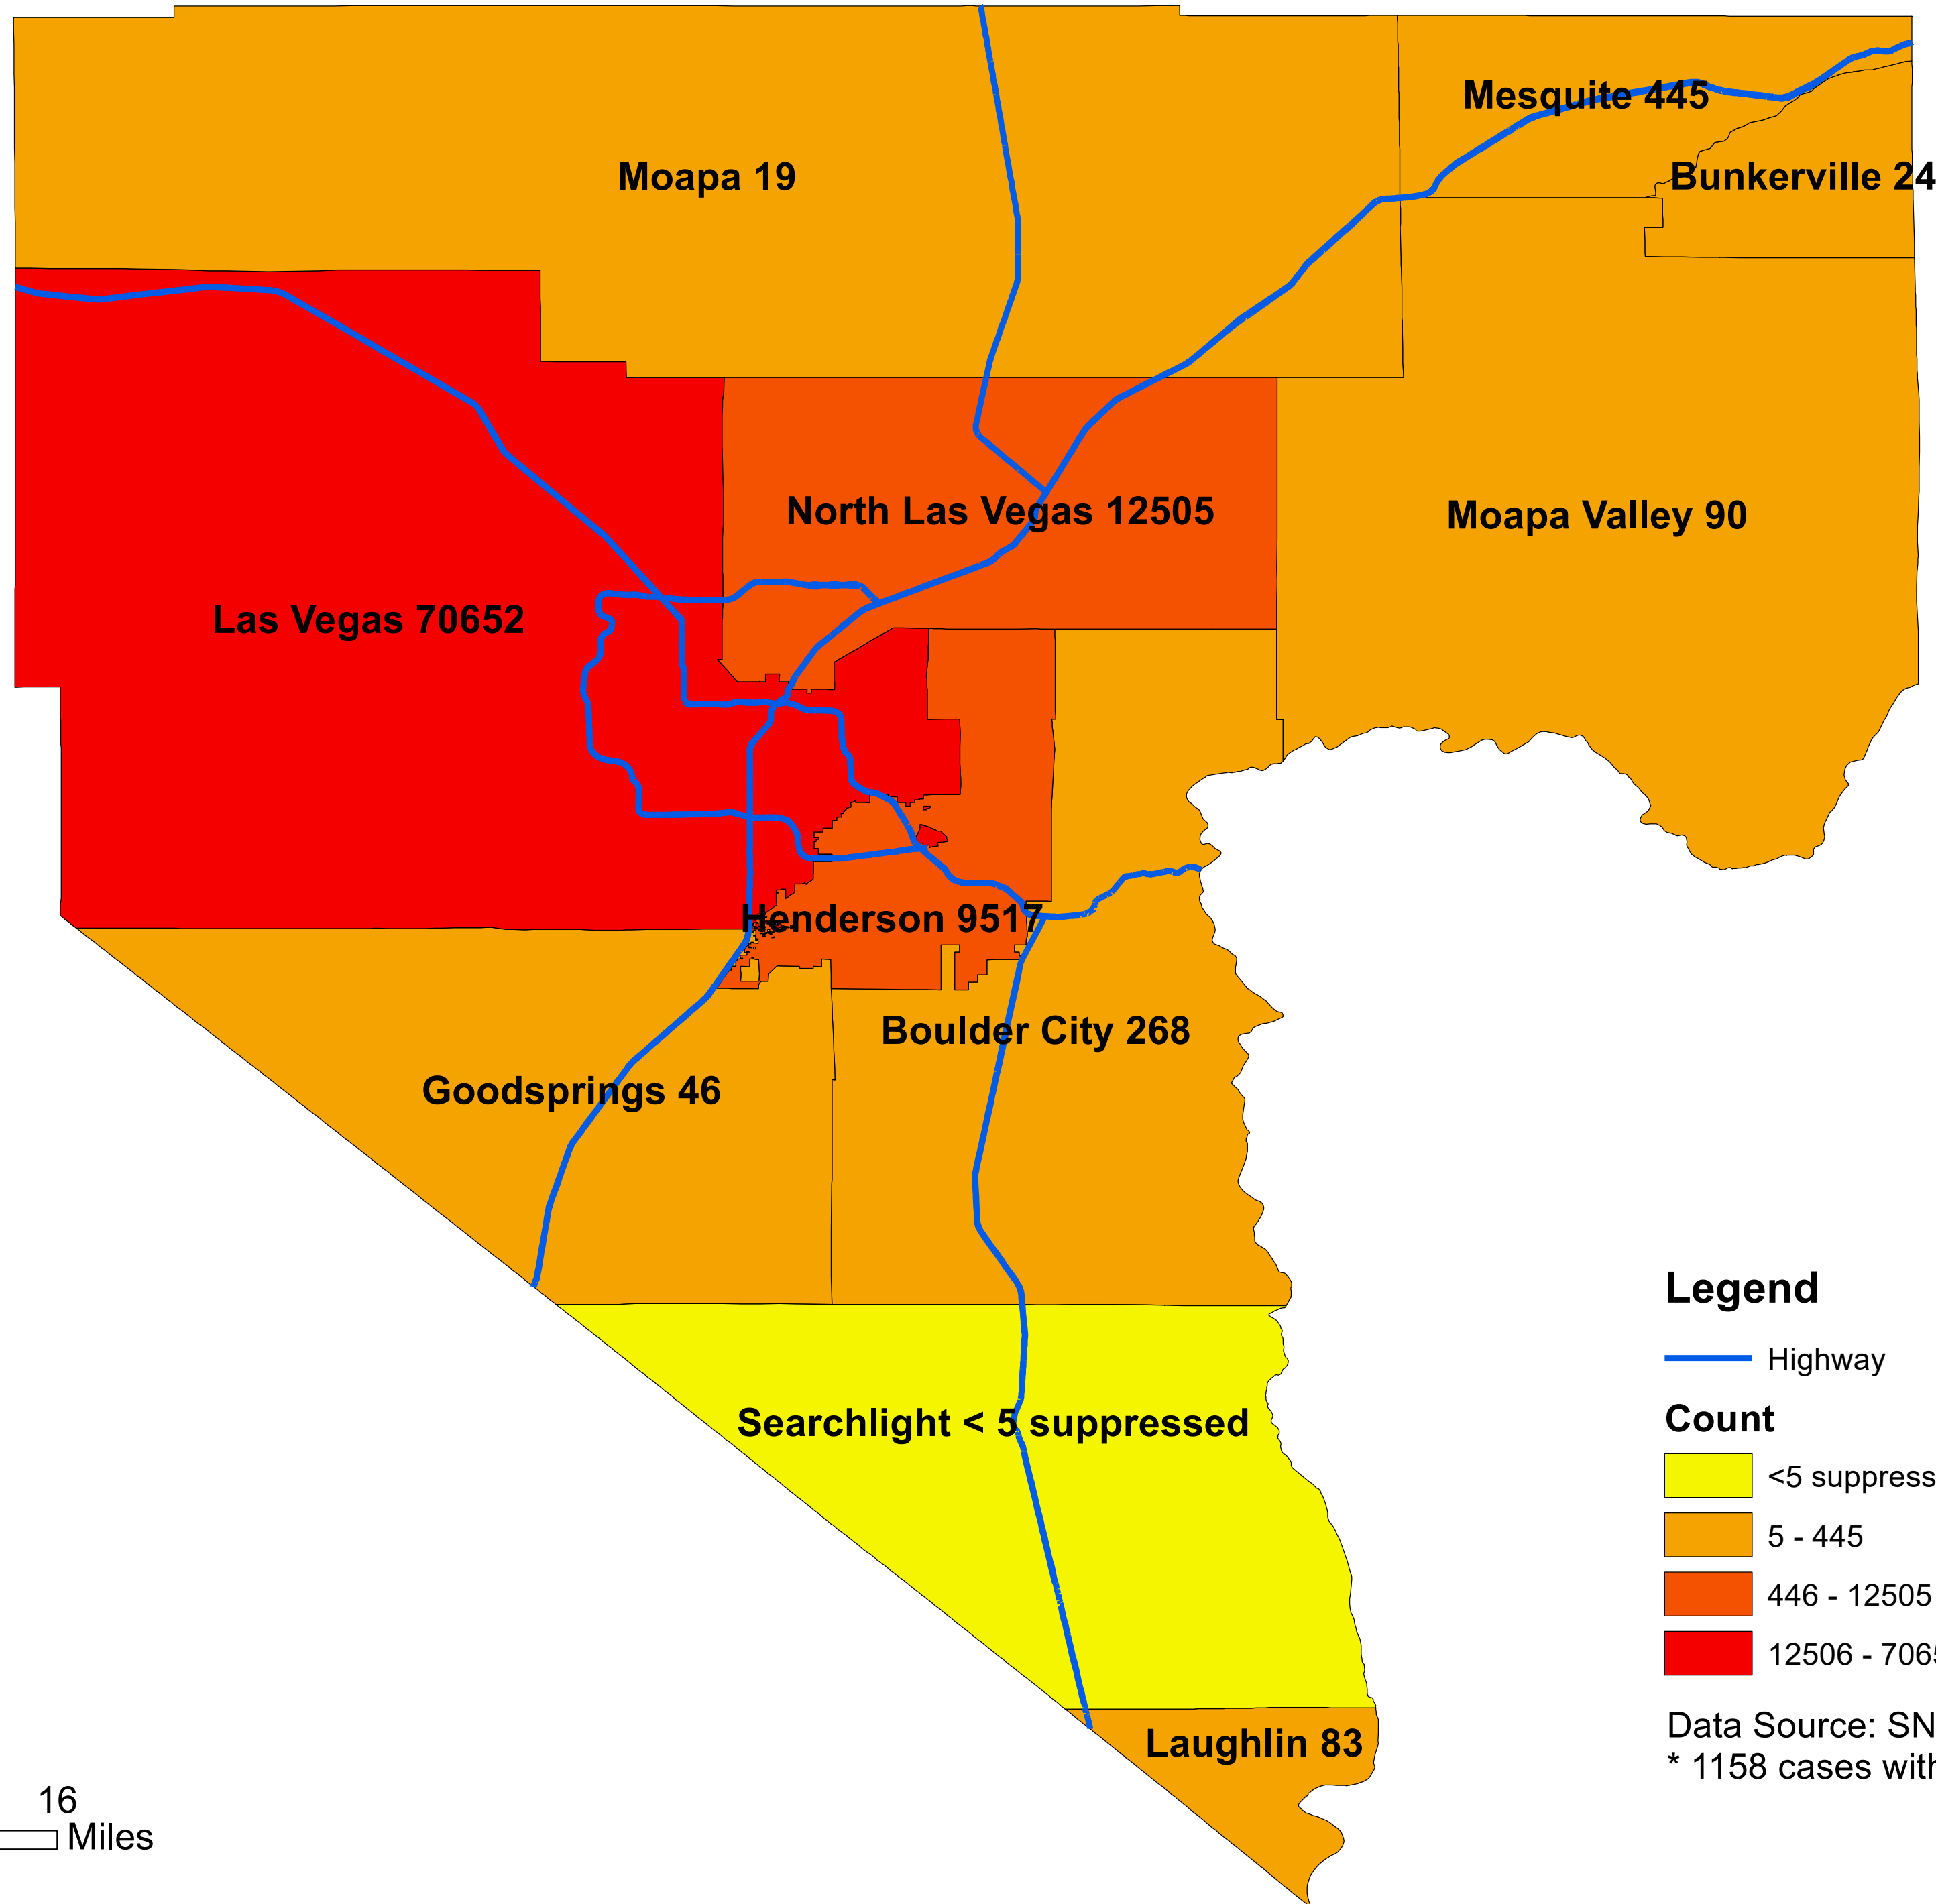

Number of COVID-19 cases by city in Clark county (11.14.2020)

Legend

— Highway

Count

<5 suppressed

5 - 445

446 - 12505

12506 - 70652

Data Source: SNHD

* 1158 cases without city information

0 4 8 16
Miles