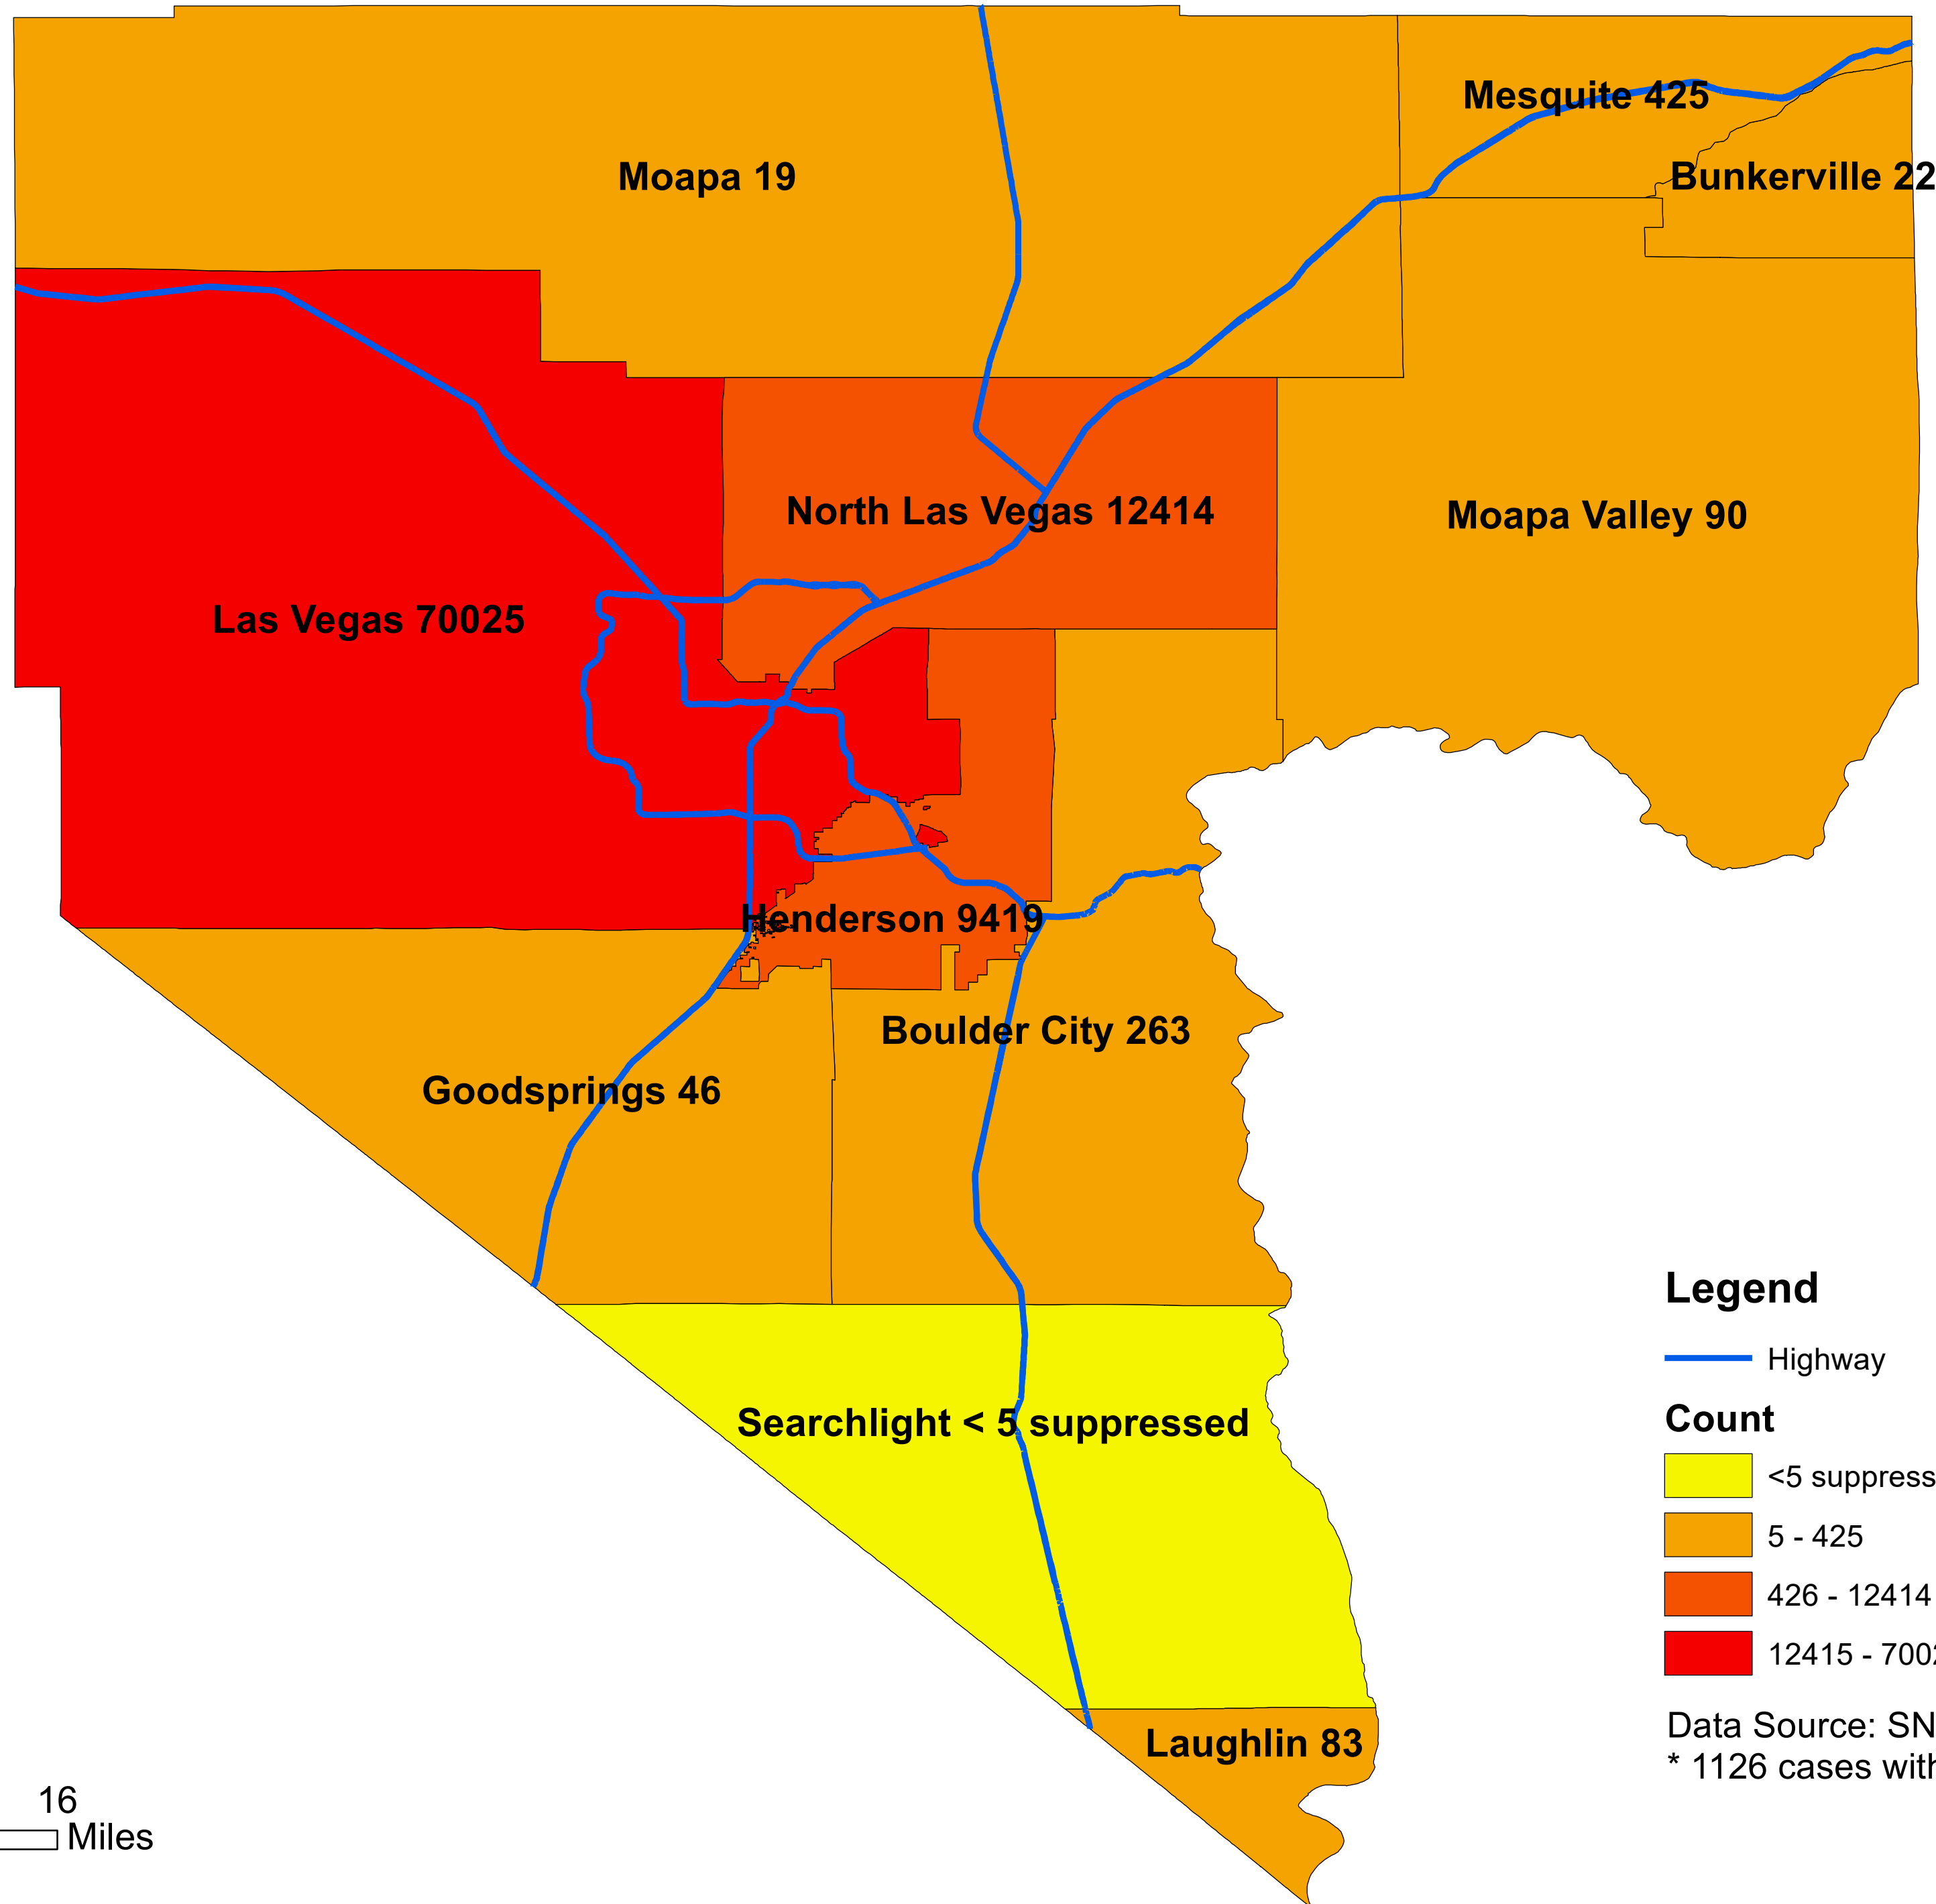

# Number of COVID-19 cases by city in Clark county (11.13.2020)

## Legend

— Highway

### Count

<5 suppressed

5 - 425

426 - 12414

12415 - 70025

Data Source: SNHD

\* 1126 cases without city information

0 4 8 16  
Miles