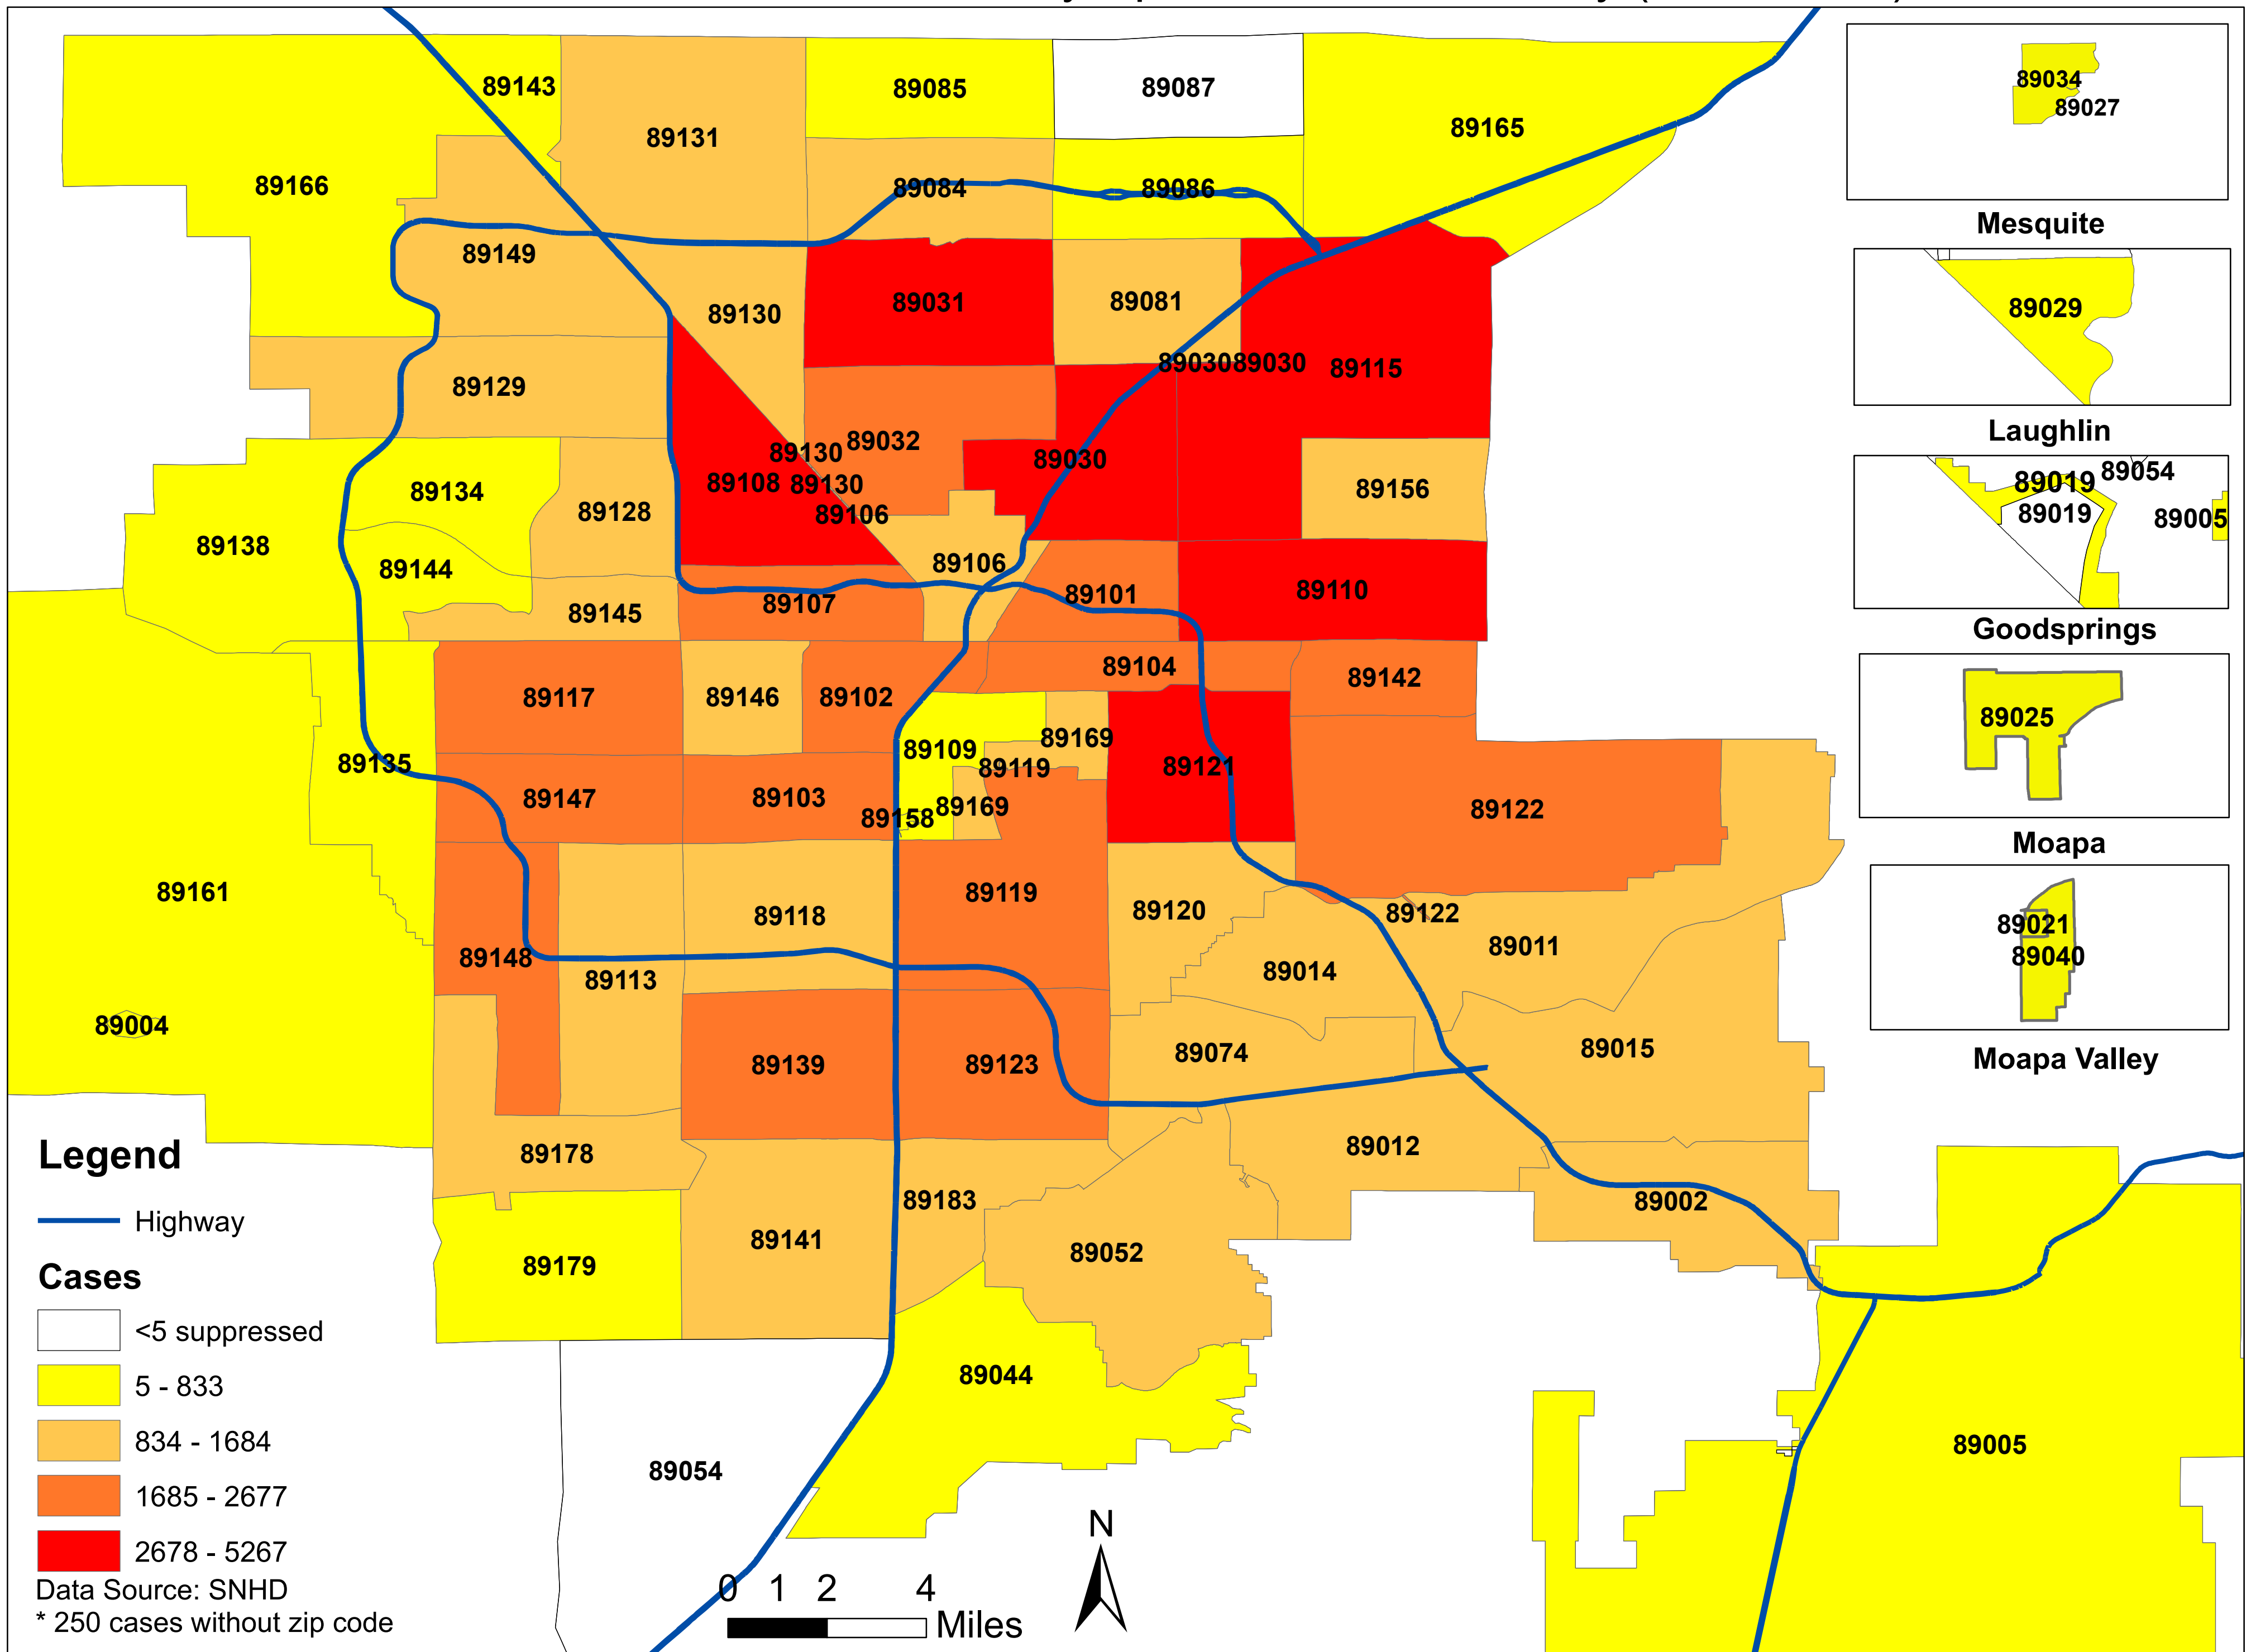

# Number of COVID-19 cases by zip code in Clark county (11.12.2020)

**Note: More than 5 cases reported from 89124**